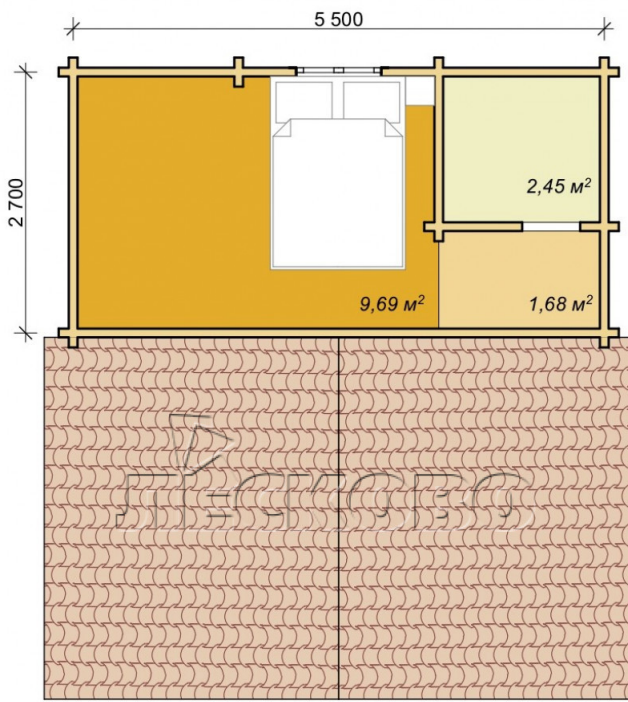

## Log Cabin "DS" series 3.5×3

Project Dimensions

5.8 × 5.8 / 39 m<sup>2</sup>

Цена

**8,934 €**

## House Kit

- Wall kit: 44 × 145mm mini-chamber drying chamber with bowls for the project. The material of the tree is spruce, pine (GOST 8486). Humidity 12-14%. The height of the walls is 2.16 m;

- Logs, lower harness: board 45 × 145 mm chamber drying 12-16%;
- Floors: floorboard 35 mm, Chamber drying;
- Ceiling: imitation of a bar 20 × 135 mm, Chamber drying;
- Wooden windows, glass 4 mm, Single. Treatment with a colorless antiseptic. Hardware;

Window 0.87×1.17 0.40×0.38 м.1 шт.  
м.2 шт.

0.87×0.78 м.2 шт.

1.34×0.91 м.1 шт.

- Wooden doors;

1 шт.

1.62×1.885 м.1 шт.

7. Platbands: dry planed board 20 × 100 mm;

8. Roof: shingles.