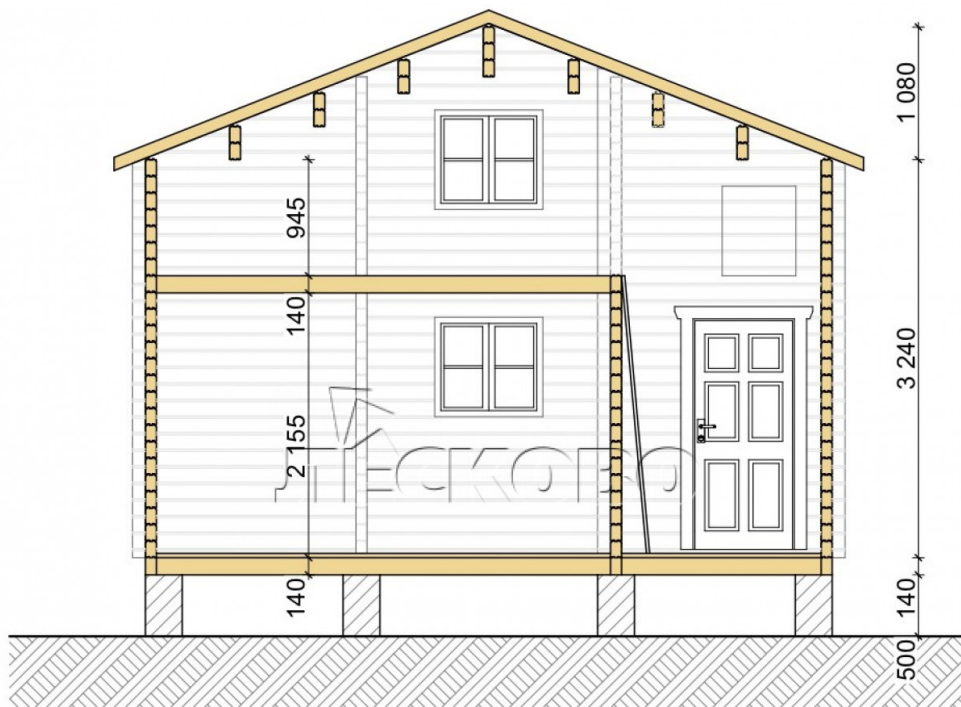

## Log Cabin "DS" series 3.5×3

Project Dimensions

5.8 × 5.8 / 39 m<sup>2</sup>

Цена

**8,934 €**

## House Kit

- Wall kit: 44 × 145mm mini-chamber drying chamber with bowls for the project. The material of the tree is spruce, pine (GOST 8486). Humidity 12-14%. The height of the walls is 2.16 m;

- Logs, lower harness: board 45 × 145 mm chamber drying 12-16%;
- Floors: floorboard 35 mm, Chamber drying;
- Ceiling: imitation of a bar 20 × 135 mm, Chamber drying;
- Wooden windows, glass 4 mm, Single. Treatment with a colorless antiseptic. Hardware;