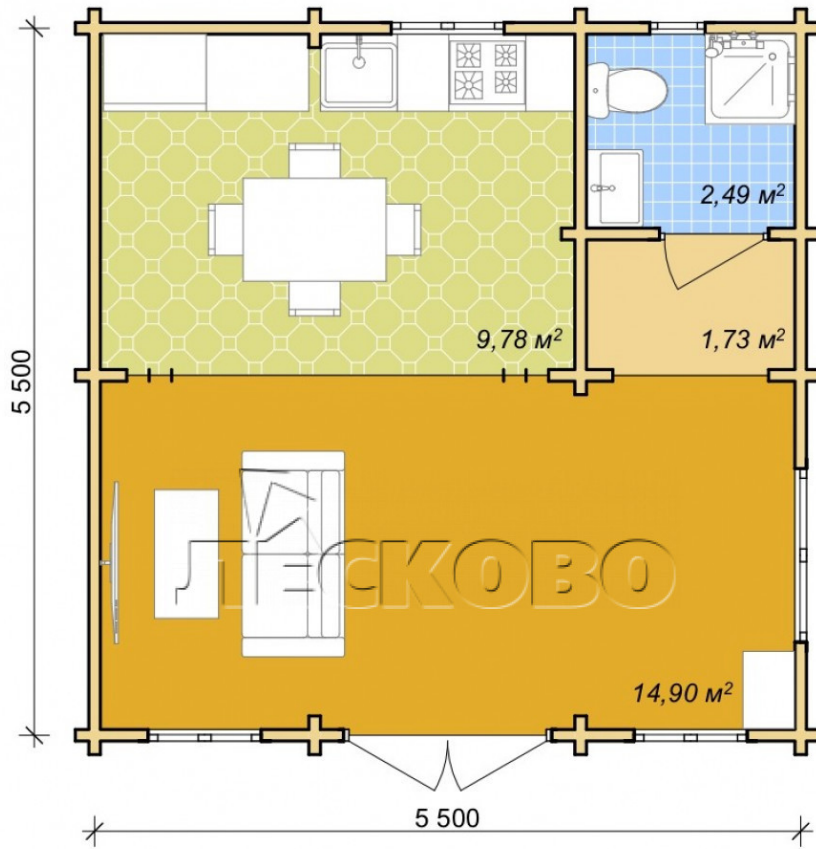

## Log Cabin "DS" series 3.5×3

Project Dimensions

5.8 × 5.8 / 39 m<sup>2</sup>

Full house set

**6,387 €**

## House Kit

- Wall kit: 44 × 145mm mini-chamber drying chamber with bowls for the project. The material of the tree is spruce, pine (GOST 8486). Humidity 12-14%. The height of the walls is 2.16 m;
- Logs, lower harness: board 45 × 145 mm chamber drying 10-12%;
- Floors: floorboard 35 mm, Chamber drying;
- Ceiling: imitation of a bar 20 × 135 mm, Chamber drying;
- Wooden windows, glass 4 mm, Single. Treatment with a colorless antiseptic. Hardware;

Window 0.87×1.17 0.40×0.38 м.1 шт.  
м.2 шт.

0.87×0.78 м.2 шт.

1.34×0.91 м.1 шт.

- Wooden doors;

1 шт.

1.62×1.885 м.1 шт.

7. Platbands: dry planed board 20 × 100 mm;

8. Roof: shingles.