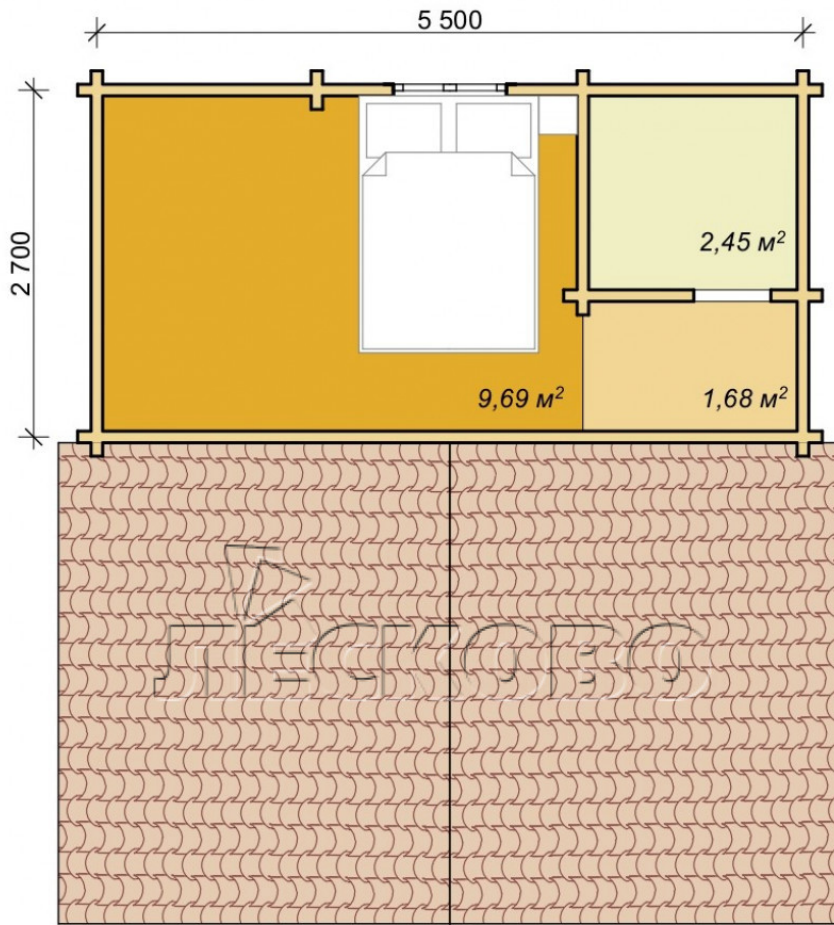

## Log Cabin "DS" series 3.5×3

Project Dimensions

5.8 × 5.8 / 39 m<sup>2</sup>

Full house set

**6,387 €**

## House Kit

- Wall kit: 44 × 145mm mini-chamber drying chamber with bowls for the project. The material of the tree is spruce, pine (GOST 8486). Humidity 12-14%. The height of the walls is 2.16 m;
- Logs, lower harness: board 45 × 145 mm chamber drying 10-12%;
- Floors: floorboard 35 mm, Chamber drying;
- Ceiling: imitation of a bar 20 × 135 mm, Chamber drying;
- Wooden windows, glass 4 mm, Single. Treatment with a colorless antiseptic. Hardware;

Window 0.87×1.17 0.40×0.38 м.1 шт.  
м.2 шт.

0.87×0.78 м.2 шт.

1.34×0.91 м.1 шт.

- Wooden doors;

1 шт.

1.62×1.885 м.1 шт.

7. Platbands: dry planed board 20 × 100 mm;

8. Roof: shingles.