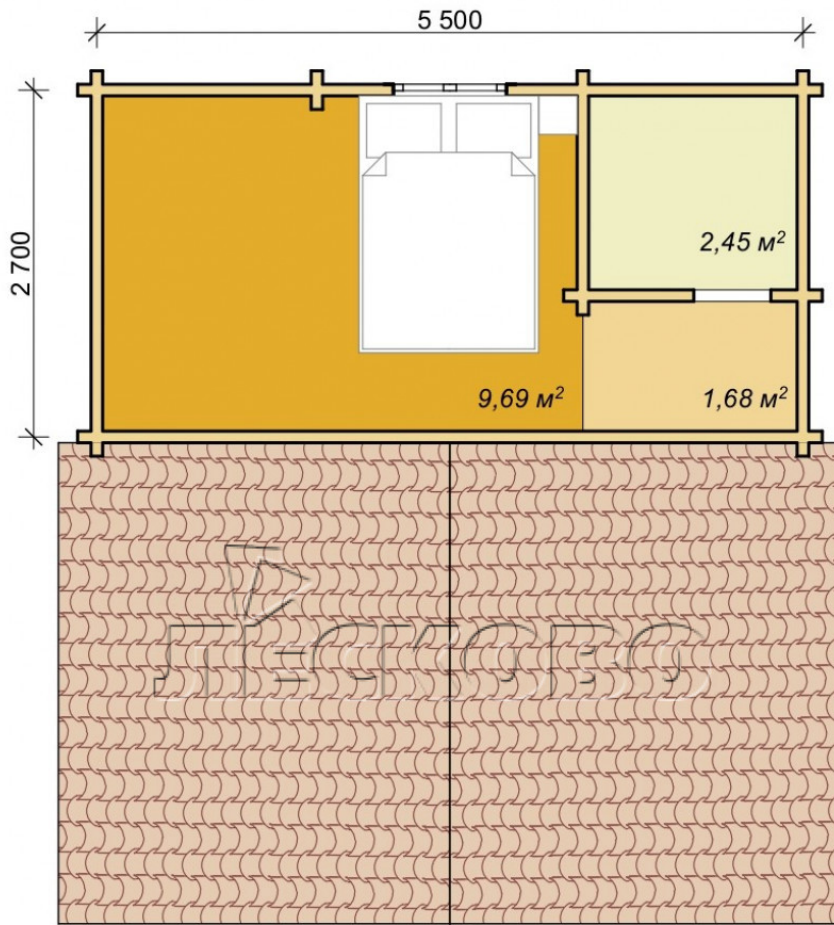

## Log Cabin "DS" series 3.5×3

Project Dimensions

5.8 × 5.8 / 39 m<sup>2</sup>

Full house set

**6,724 €**

## House Kit

- Wall kit: 44 × 145mm mini-chamber drying chamber with bowls for the project. The material of the tree is spruce, pine (GOST 8486). Humidity 12-14%. The height of the walls is 2.16 m;
- Logs, lower harness: board 45 × 145 mm chamber drying 10-12%;
- Floors: floorboard 35 mm, Chamber drying;
- Ceiling: imitation of a bar 20 × 135 mm, Chamber drying;
- Wooden windows, glass 4 mm, Single. Treatment with a colorless antiseptic. Hardware;

0.40×0.38 м.1 шт.

0.87×0.78 м.2 шт.

1.34×0.91 м.1 шт.

- Wooden doors;

1 шт.

1.62×1.885 м.1 шт.

7. Platbands: dry planed board 20 × 100 mm;

8. Roof: shingles.