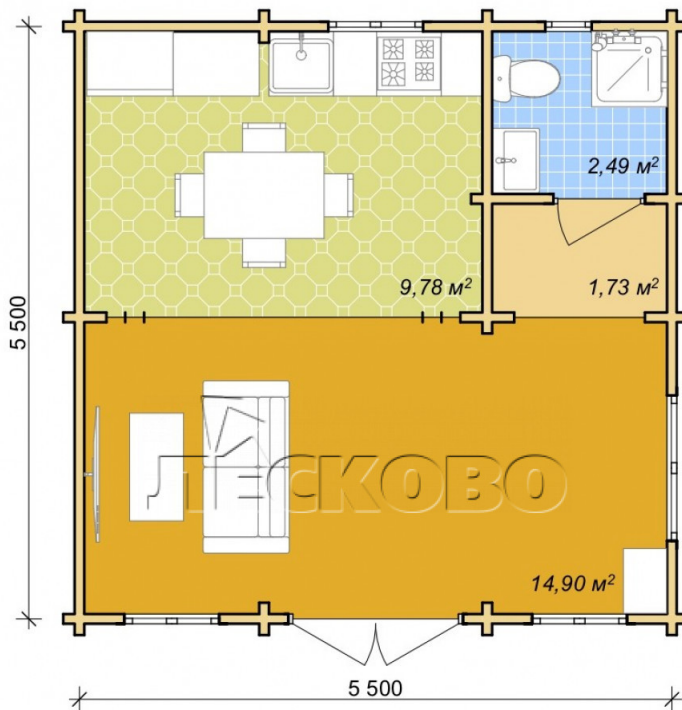

## Log Cabin "DS" series 3.5×3

Project Dimensions

5.8 × 5.8 / 39 m<sup>2</sup>

Цена

**8,934 €**

## House Kit

- Wall kit: 44 × 145mm mini-chamber drying chamber with bowls for the project. The material of the tree is spruce, pine (GOST 8486). Humidity 12-14%. The height of the walls is 2.16 m;

- Logs, lower harness: board 45 × 145 mm chamber drying 12-16%;
- Floors: floorboard 35 mm, Chamber drying;
- Ceiling: imitation of a bar 20 × 135 mm, Chamber drying;
- Wooden windows, glass 4 mm, Single. Treatment with a colorless antiseptic. Hardware;

Window 0.87×1.17 0.40×0.38 м.1 шт.  
м.2 шт.

0.87×0.78 м.2 шт.

1.34×0.91 м.1 шт.

- Wooden doors;

1 шт.

1.62×1.885 м.1 шт.

7. Platbands: dry planed board 20 × 100 mm;

8. Roof: shingles.