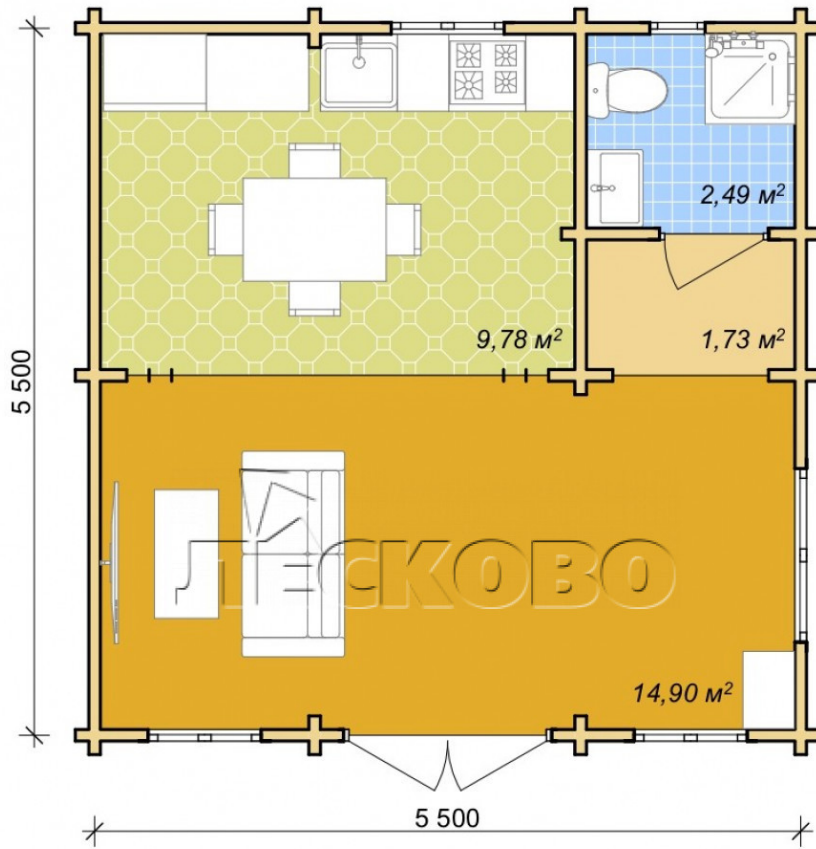

## Log Cabin "DS" series 3.5×3

Project Dimensions

5.8 × 5.8 / 39 m<sup>2</sup>

Full house set

**6,724 €**

### Timber

45 MM

65 MM  
+ 1,841 €

## House Kit

- Wall kit: 44 × 145mm mini-chamber drying chamber with bowls for the project. The material of the tree is spruce, pine (GOST 8486). Humidity 12-14%. The height of the walls is 2.16 m;
- Logs, lower harness: board 45 × 145 mm chamber drying 10-12%;
- Floors: floorboard 35 mm, Chamber drying;
- Ceiling: imitation of a bar 20 × 135 mm, Chamber drying;
- Wooden windows, glass 4 mm, Single. Treatment with a colorless antiseptic. Hardware;

0.40×0.38 м.1 шт.

0.87×0.78 м.2 шт.

1.34×0.91 м.1 шт.

- Wooden doors;

1 шт.

1.62×1.885 м.1 шт.

7. Platbands: dry planed board 20 × 100 mm;

8. Roof: shingles.