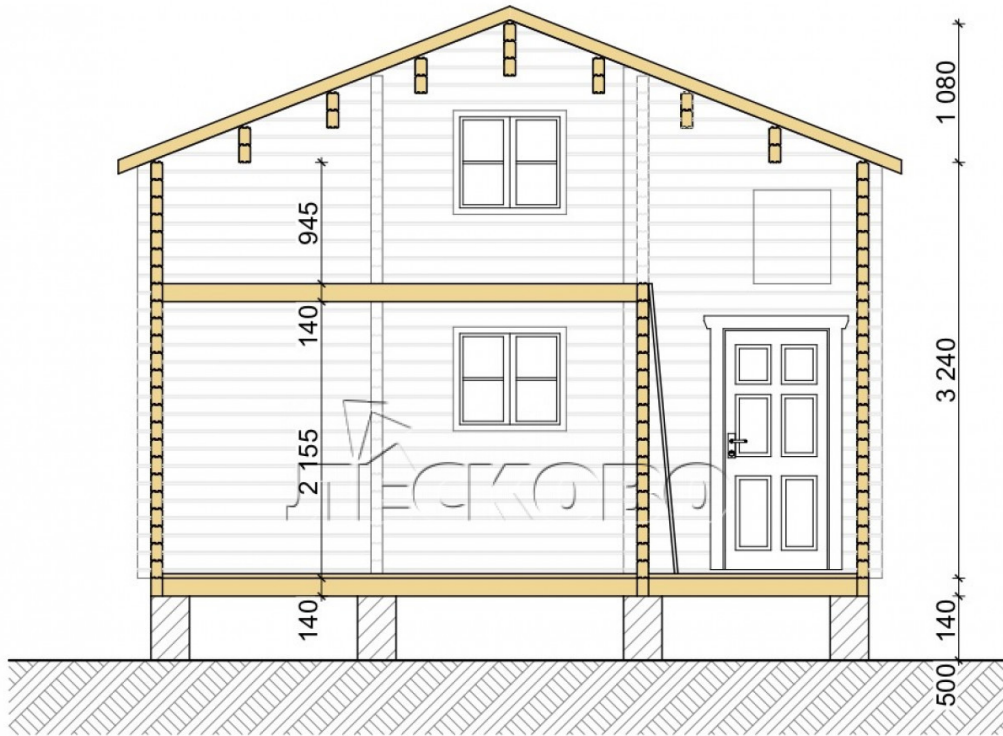

## Log Cabin "DS" series 3.5×3

Project Dimensions

5.8 × 5.8 / 39 m<sup>2</sup>

Full house set

**6,724 €**

## Project planning

## House Kit

- Wall kit: 44 × 145mm mini-chamber drying chamber with bowls for the project. The material of the tree is spruce, pine (GOST 8486). Humidity 12-14%. The height of the walls is 2.16 m;
- Logs, lower harness: board 45 × 145 mm chamber drying 10-12%;
- Floors: floorboard 35 mm, Chamber drying;
- Ceiling: imitation of a bar 20 × 135 mm, Chamber drying;
- Wooden windows, glass 4 mm, Single. Treatment with a colorless antiseptic. Hardware;