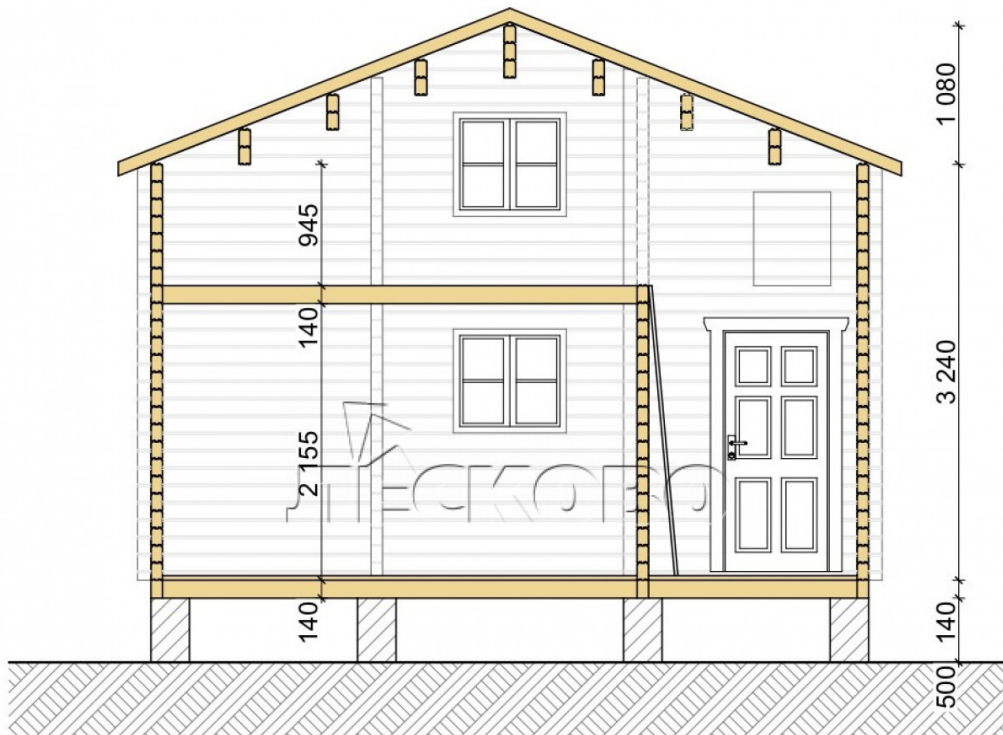

## Log Cabin "DS" series 3.5×3

Project Dimensions

5.8 × 5.8 / 39 m<sup>2</sup>

Full house set

**6,387 €**

## Project planning

## House Kit

- Wall kit: 44 × 145mm mini-chamber drying chamber with bowls for the project. The material of the tree is spruce, pine (GOST 8486). Humidity 12-14%. The height of the walls is 2.16 m;
- Logs, lower harness: board 45 × 145 mm chamber drying 10-12%;
- Floors: floorboard 35 mm, Chamber drying;
- Ceiling: imitation of a bar 20 × 135 mm, Chamber drying;
- Wooden windows, glass 4 mm, Single. Treatment with a colorless antiseptic. Hardware;