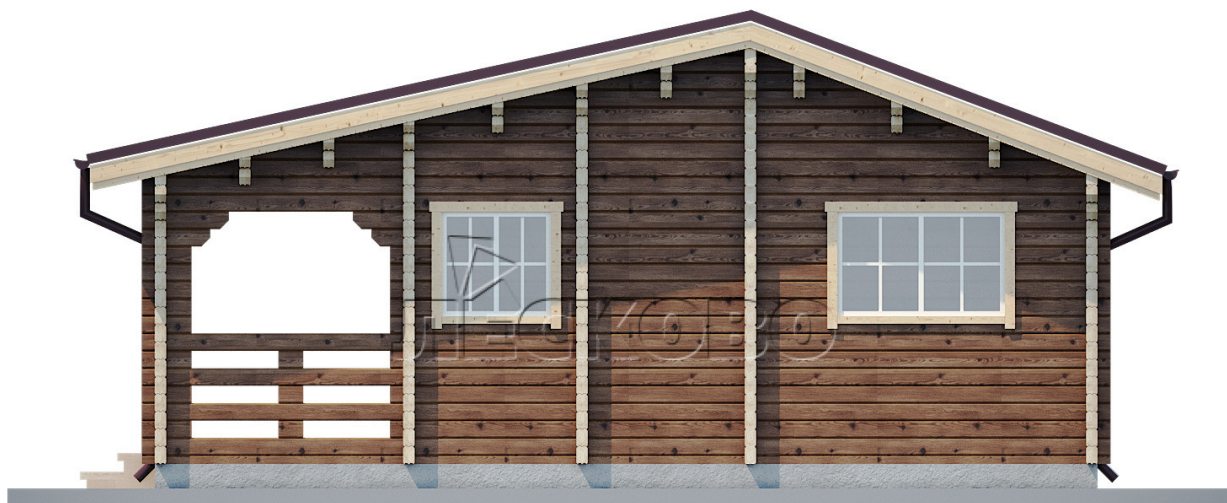

Log Cabin "DS" series 3.5×3

Project Dimensions

7.8 × 7.8 / 55 m²

Full house set

9,623 €

Timber

45 mm

65 mm
+ 2,694 €

Project planning

House Kit

- Wall kit: 44 × 145mm mini-chamber drying chamber with bowls for the project. The material of the tree is spruce, pine (GOST 8486). Humidity 12-14%. The height of the walls is 2.16 m;
- Logs, lower harness: board 45 × 145 mm chamber drying 10-12%;
- Floors: floorboard 35 mm, Chamber drying;
- Ceiling: imitation of a bar 20 × 135 mm, Chamber drying;
- Wooden windows, glass 4 mm, Single. Treatment with a colorless antiseptic. Hardware;

0.87×0.78 м.2 шт.

1.34×0.91 м.3 шт.

- Wooden doors;

3 шт.

0.84×1.885 м.

glass.1 шт.

7. Platbands: dry planed board 20 × 100 mm;

8. Roof: shingles.