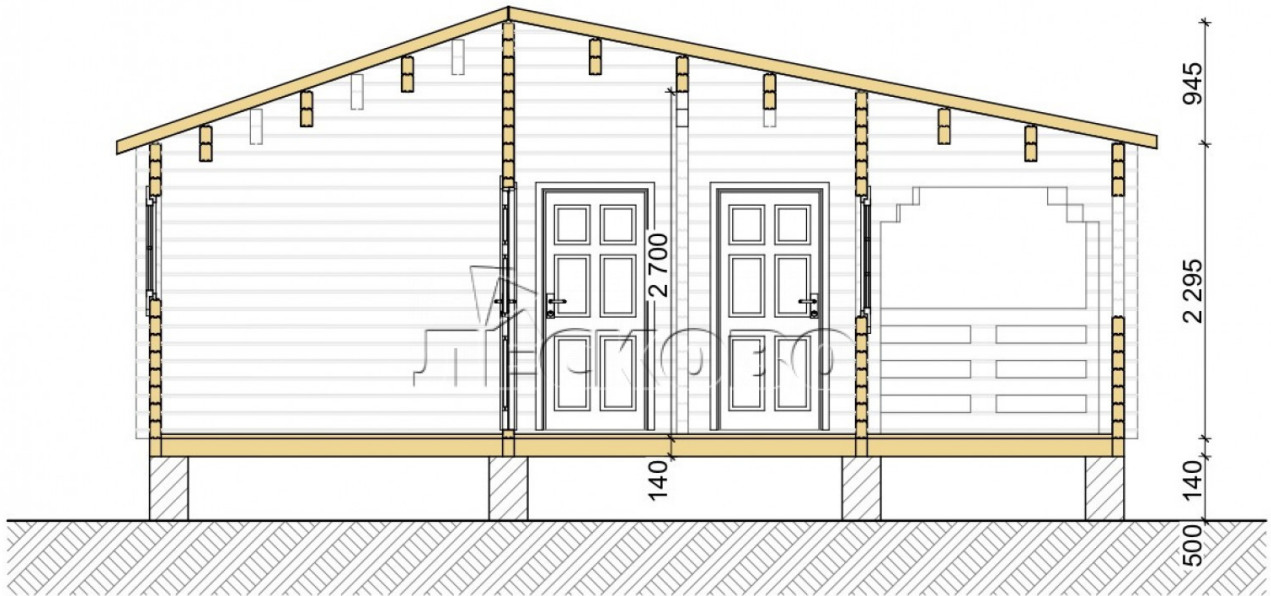

Log Cabin "DS" series 3.5×3

Project Dimensions

7.8 × 7.8 / 55 m²

Full house set

9,167 €

Timber

45 MM

65 MM
+ 2,567 €

Project planning

House Kit

- Wall kit: 44 × 145mm mini-chamber drying chamber with bowls for the project. The material of the tree is spruce, pine (GOST 8486). Humidity 12-14%. The height of the walls is 2.16 m;
- Logs, lower harness: board 45 × 145 mm chamber drying 10-12%;
- Floors: floorboard 35 mm, Chamber drying;
- Ceiling: imitation of a bar 20 × 135 mm, Chamber drying;
- Wooden windows, glass 4 mm, Single. Treatment with a colorless antiseptic. Hardware;

Window 1.34×1.17
м.2 шт.

0.87×0.78 м.2 шт.

1.34×0.91 м.3 шт.

- Wooden doors;

3 шт.

0.84×1.885 м.

glass.1 шт.

7. Platbands: dry planed board 20 × 100 mm;