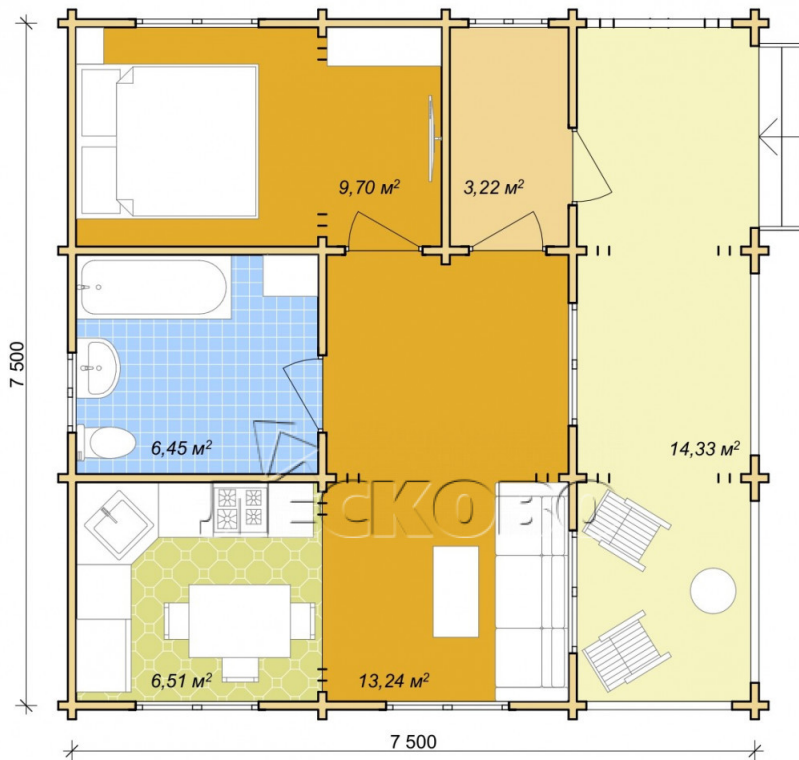

## Log Cabin "DS" series 3.5×3

Project Dimensions

7.8 × 7.8 / 55 m<sup>2</sup>

Цена

12,709 €

## House Kit

- Wall kit: 44 × 145mm mini-chamber drying chamber with bowls for the project. The material of the tree is spruce, pine (GOST 8486). Humidity 12-14%. The height of the walls is 2.16 m;
- Logs, lower harness: board 45 × 145 mm chamber drying 12-16%;
- Floors: floorboard 35 mm, Chamber drying;
- Ceiling: imitation of a bar 20 × 135 mm, Chamber drying;
- Wooden windows, glass 4 mm, Single. Treatment with a colorless antiseptic. Hardware;

Window 1.34×1.17  
м.2 шт.

0.87×0.78 м.2 шт.

1.34×0.91 м.3 шт.

- Wooden doors;

3 шт.

0.84×1.885 м.

glass.1 шт.

7. Platbands: dry planed board 20 × 100 mm;