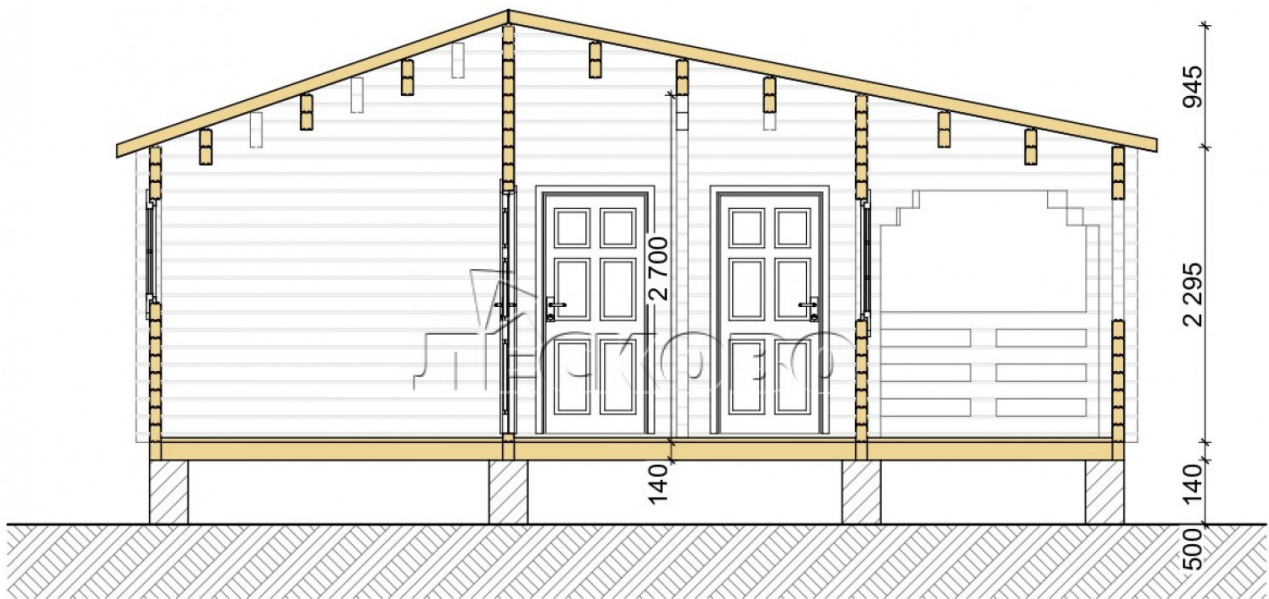

## Log Cabin "DS" series 3.5×3

Project Dimensions

7.8 × 7.8 / 55 m<sup>2</sup>

Цена

12,709 €

## House Kit

- Wall kit: 44 × 145mm mini-chamber drying chamber with bowls for the project. The material of the tree is spruce, pine (GOST 8486). Humidity 12-14%. The height of the walls is 2.16 m;
- Logs, lower harness: board 45 × 145 mm chamber drying 12-16%;
- Floors: floorboard 35 mm, Chamber drying;
- Ceiling: imitation of a bar 20 × 135 mm, Chamber drying;
- Wooden windows, glass 4 mm, Single. Treatment with a colorless antiseptic. Hardware;