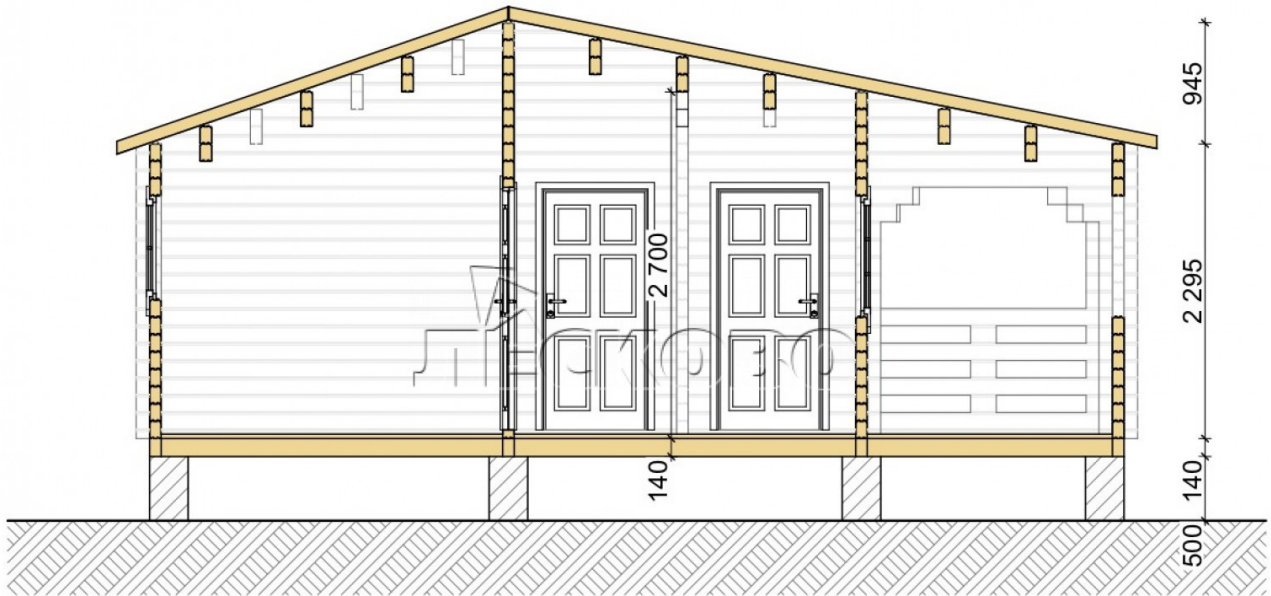

Log Cabin "DS" series 3.5×3

Project Dimensions

7.8 × 7.8 / 55 m²

Full house set

9,623 €

Timber

45 mm

65 mm
+ 2,694 €

Project planning

House Kit

- Wall kit: 44 × 145mm mini-chamber drying chamber with bowls for the project. The material of the tree is spruce, pine (GOST 8486). Humidity 12-14%. The height of the walls is 2.16 m;
- Logs, lower harness: board 45 × 145 mm chamber drying 10-12%;
- Floors: floorboard 35 mm, Chamber drying;
- Ceiling: imitation of a bar 20 × 135 mm, Chamber drying;
- Wooden windows, glass 4 mm, Single. Treatment with a colorless antiseptic. Hardware;

0.87×0.78 м.2 шт.

1.34×0.91 м.3 шт.

- Wooden doors;

3 шт.

0.84×1.885 м.

glass.1 шт.

7. Platbands: dry planed board 20 × 100 mm;

8. Roof: shingles.