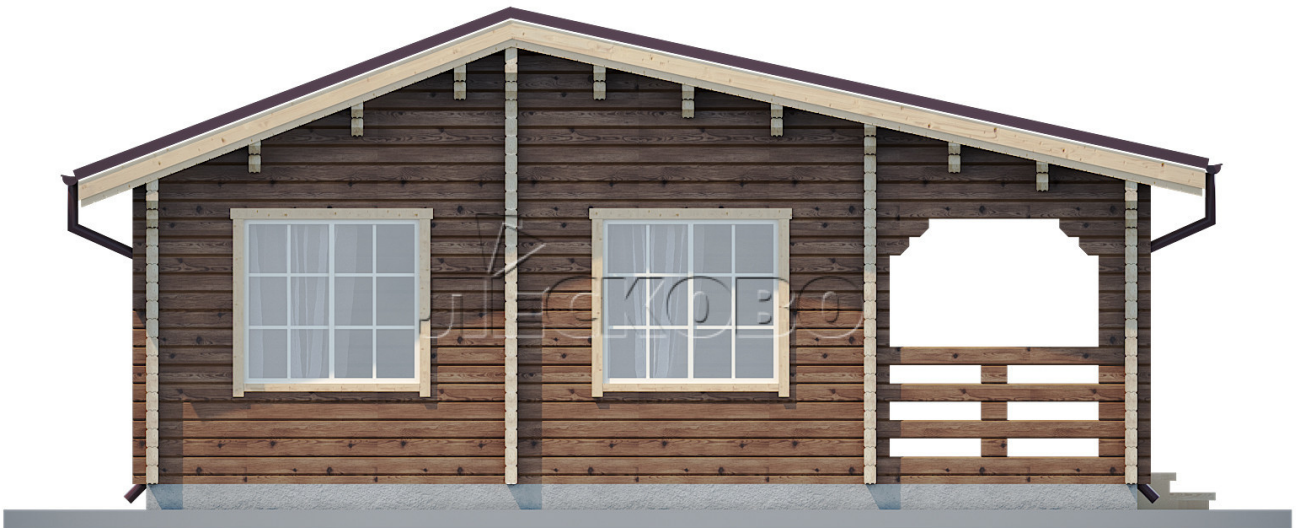

## Log Cabin "DS" series 3.5×3

Project Dimensions

7.8 × 7.8 / 55 m<sup>2</sup>

Цена

12,709 €

## House Kit

- Wall kit: 44 × 145mm mini-chamber drying chamber with bowls for the project. The material of the tree is spruce, pine (GOST 8486). Humidity 12-14%. The height of the walls is 2.16 m;
- Logs, lower harness: board 45 × 145 mm chamber drying 12-16%;
- Floors: floorboard 35 mm, Chamber drying;
- Ceiling: imitation of a bar 20 × 135 mm, Chamber drying;
- Wooden windows, glass 4 mm, Single. Treatment with a colorless antiseptic. Hardware;