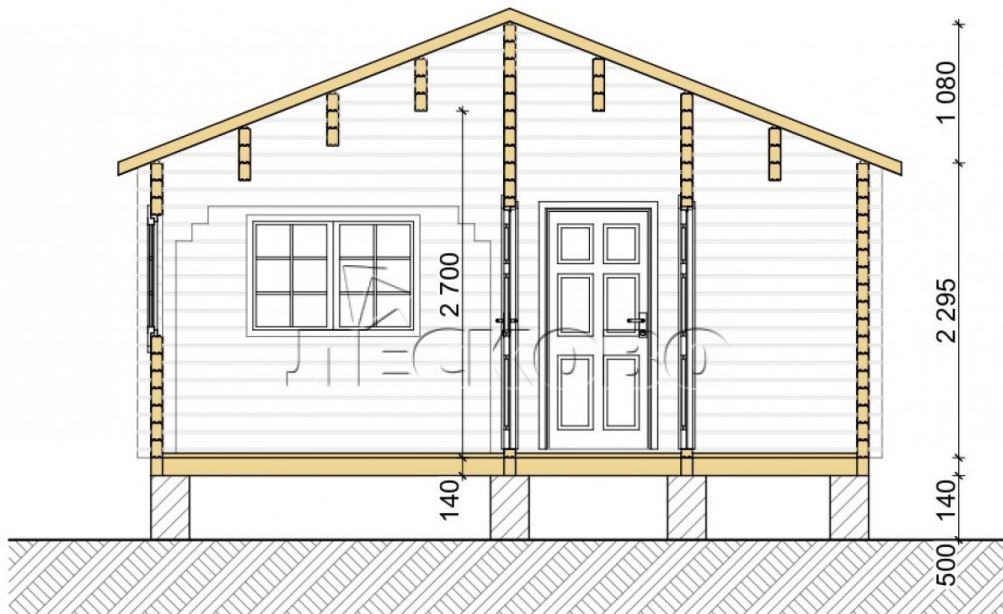

## Log Cabin "DS" series 3.5×3

Project Dimensions

5.8 × 7.1 / 36 m<sup>2</sup>

Цена

**9,981 €**

## House Kit

- Wall kit: 44 × 145mm mini-chamber drying chamber with bowls for the project. The material of the tree is spruce, pine (GOST 8486). Humidity 12-14%. The height of the walls is 2.16 m;
- Logs, lower harness: board 45 × 145 mm chamber drying 12-16%;
- Floors: floorboard 35 mm, Chamber drying;
- Ceiling: imitation of a bar 20 × 135 mm, Chamber drying;
- Wooden windows, glass 4 mm, Single. Treatment with a colorless antiseptic. Hardware;