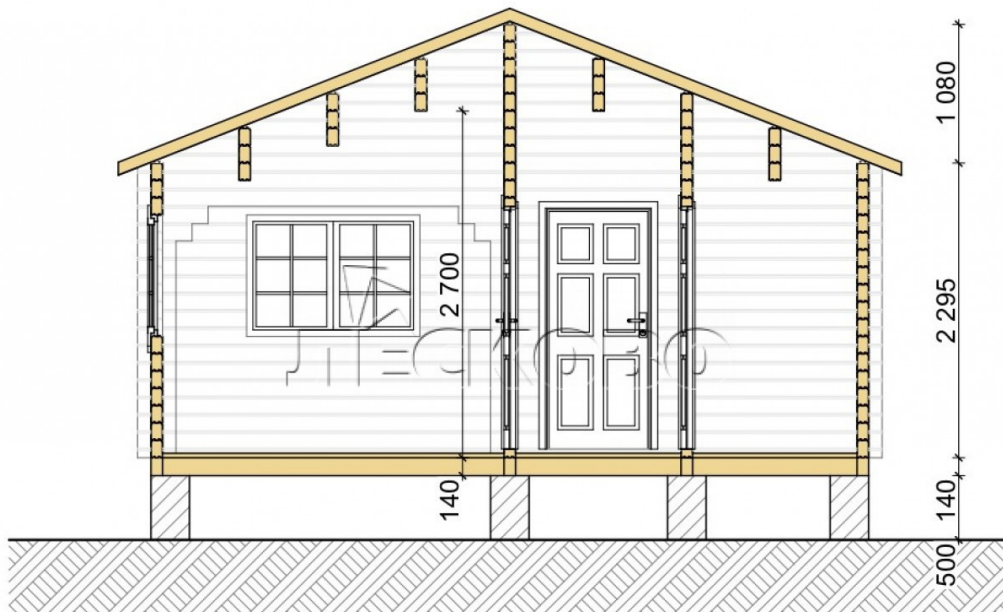

Log Cabin "DS" series 3.5×3

Project Dimensions

5.8 × 7.1 / 36 m²

Full house set

7,418 €

Timber

45 MM

65 MM
+ 2,065 €

Project planning

House Kit

- Wall kit: 44 × 145mm mini-chamber drying chamber with bowls for the project. The material of the tree is spruce, pine (GOST 8486). Humidity 12-14%. The height of the walls is 2.16 m;
- Logs, lower harness: board 45 × 145 mm chamber drying 10-12%;
- Floors: floorboard 35 mm, Chamber drying;
- Ceiling: imitation of a bar 20 × 135 mm, Chamber drying;
- Wooden windows, glass 4 mm, Single. Treatment with a colorless antiseptic. Hardware;

0.87×0.78 м.1 шт.

1.34×0.91 м.3 шт.

- Wooden doors;

3 шт.

0.84×1.885 м.

glass.1 шт.

7. Platbands: dry planed board 20 × 100 mm;

8. Roof: shingles.