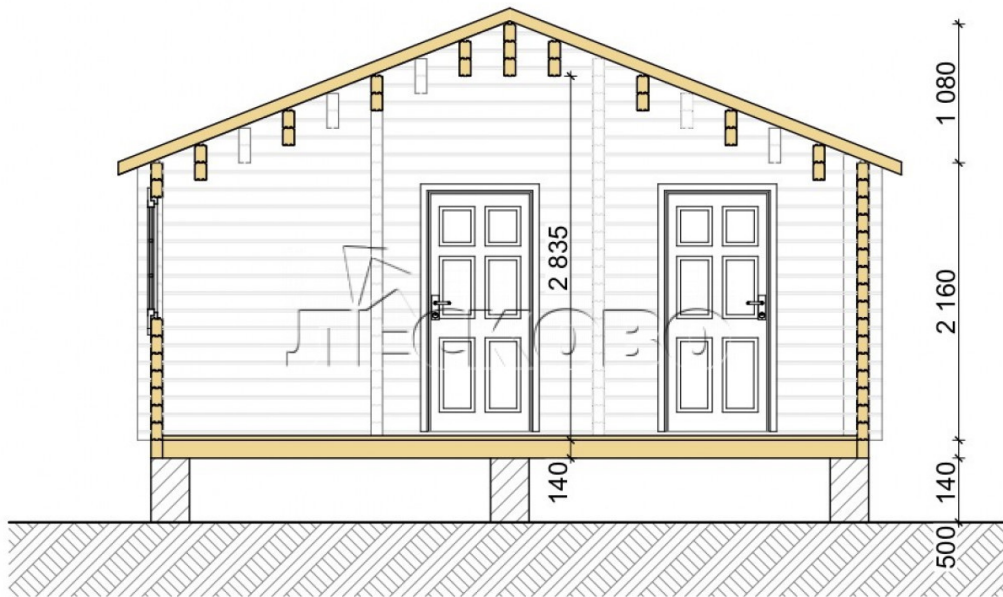

Log Cabin "DS" series 3.5×3

Project Dimensions

5.8 × 8.7 / 44 m²

Full house set

7,670 €

Timber

45 mm

65 mm
+ 2,204 €

Project planning

House Kit

- Wall kit: 44 × 145mm mini-chamber drying chamber with bowls for the project. The material of the tree is spruce, pine (GOST 8486). Humidity 12-14%. The height of the walls is 2.16 m;
- Logs, lower harness: board 45 × 145 mm chamber drying 10-12%;
- Floors: floorboard 35 mm, Chamber drying;
- Ceiling: imitation of a bar 20 × 135 mm, Chamber drying;
- Wooden windows, glass 4 mm, Single. Treatment with a colorless antiseptic. Hardware;

0.40×0.38 м.1 шт.

0.42×1.885 м.2 шт.

0.87×0.78 м.1 шт.

1.34×0.91 м.2 шт.

- Wooden doors;

1.62×1.885 м.1 шт.

7. Platbands: dry planed board 20 × 100 mm;

8. Roof: shingles.