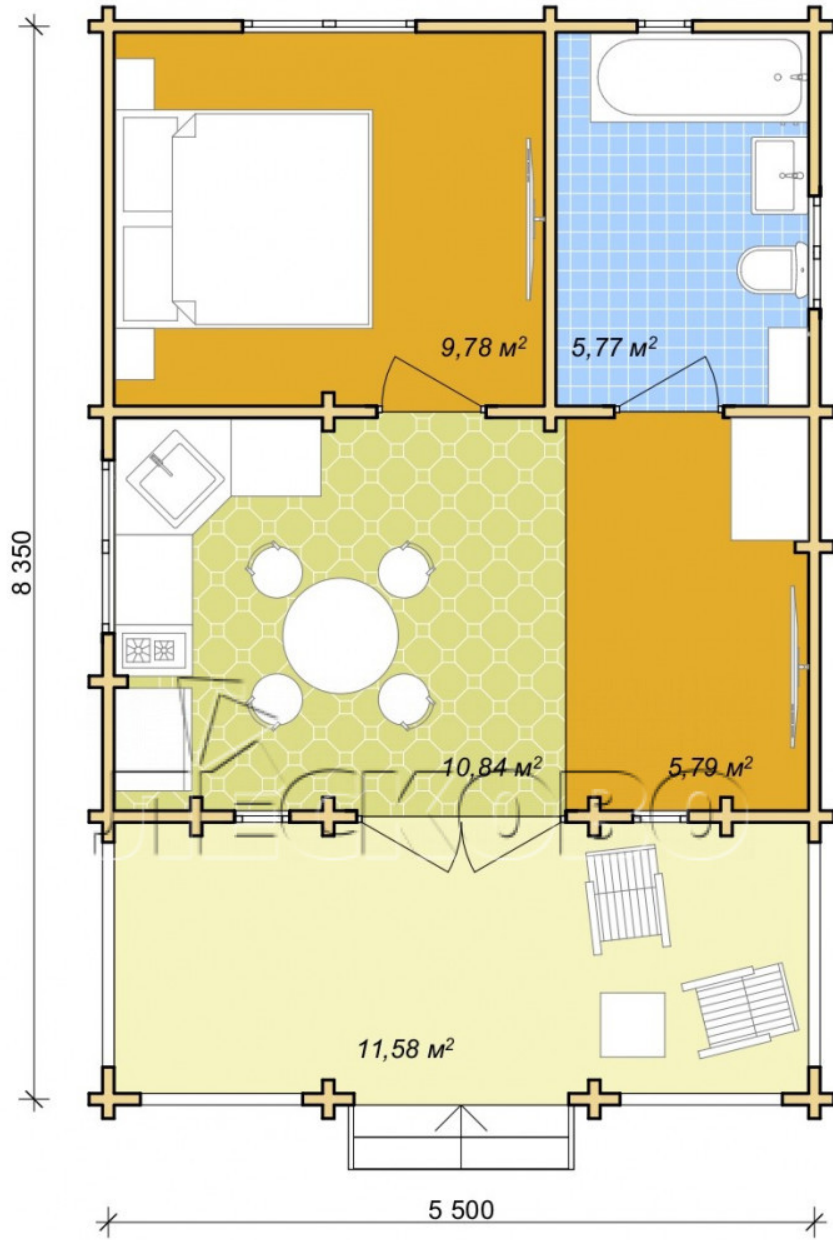

Log Cabin "DS" series 3.5×3

Project Dimensions

5.8 × 8.7 / 44 m²

Full house set

7,670 €

Timber

45 mm

65 mm
+ 2,204 €

Project planning

House Kit

- Wall kit: 44 × 145mm mini-chamber drying chamber with bowls for the project. The material of the tree is spruce, pine (GOST 8486). Humidity 12-14%. The height of the walls is 2.16 m;
- Logs, lower harness: board 45 × 145 mm chamber drying 10-12%;
- Floors: floorboard 35 mm, Chamber drying;
- Ceiling: imitation of a bar 20 × 135 mm, Chamber drying;
- Wooden windows, glass 4 mm, Single. Treatment with a colorless antiseptic. Hardware;

0.40×0.38 м.1 шт.

0.42×1.885 м.2 шт.

0.87×0.78 м.1 шт.

1.34×0.91 м.2 шт.

- Wooden doors;

1.62×1.885 м.1 шт.

7. Platbands: dry planed board 20 × 100 mm;

8. Roof: shingles.