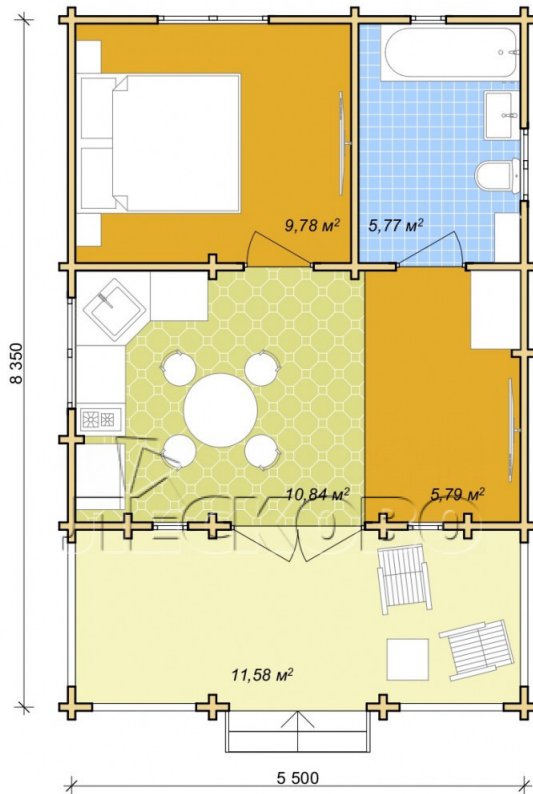

Log Cabin "DS" series 3.5×3

Project Dimensions

5.8 × 8.7 / 44 m²

Цена

10,567 €

Timber

45 mm

65 mm
+ 2,833 €

Assembling a house kit

No assembly required

Assembly required
+ 2,642 €

Project planning

House Kit

- Wall kit: 44 × 145mm mini-chamber drying chamber with bowls for the project. The material of the tree is spruce, pine (GOST 8486). Humidity 12-14%. The height of the walls is 2.16 m;
- Logs, lower harness: board 45 × 145 mm chamber drying 12-16%;
- Floors: floorboard 35 mm, Chamber drying;
- Ceiling: imitation of a bar 20 × 135 mm, Chamber drying;
- Wooden windows, glass 4 mm, Single. Treatment with a colorless antiseptic. Hardware;

0.40×0.38 м.1 шт.

0.42×1.885 м.2 шт.

0.87×0.78 м.1 шт.

1.34×0.91 м.2 шт.

- Wooden doors;

2 шт.

1.62×1.885 м.1 шт.

7. Platbands: dry planed board 20 × 100 mm;