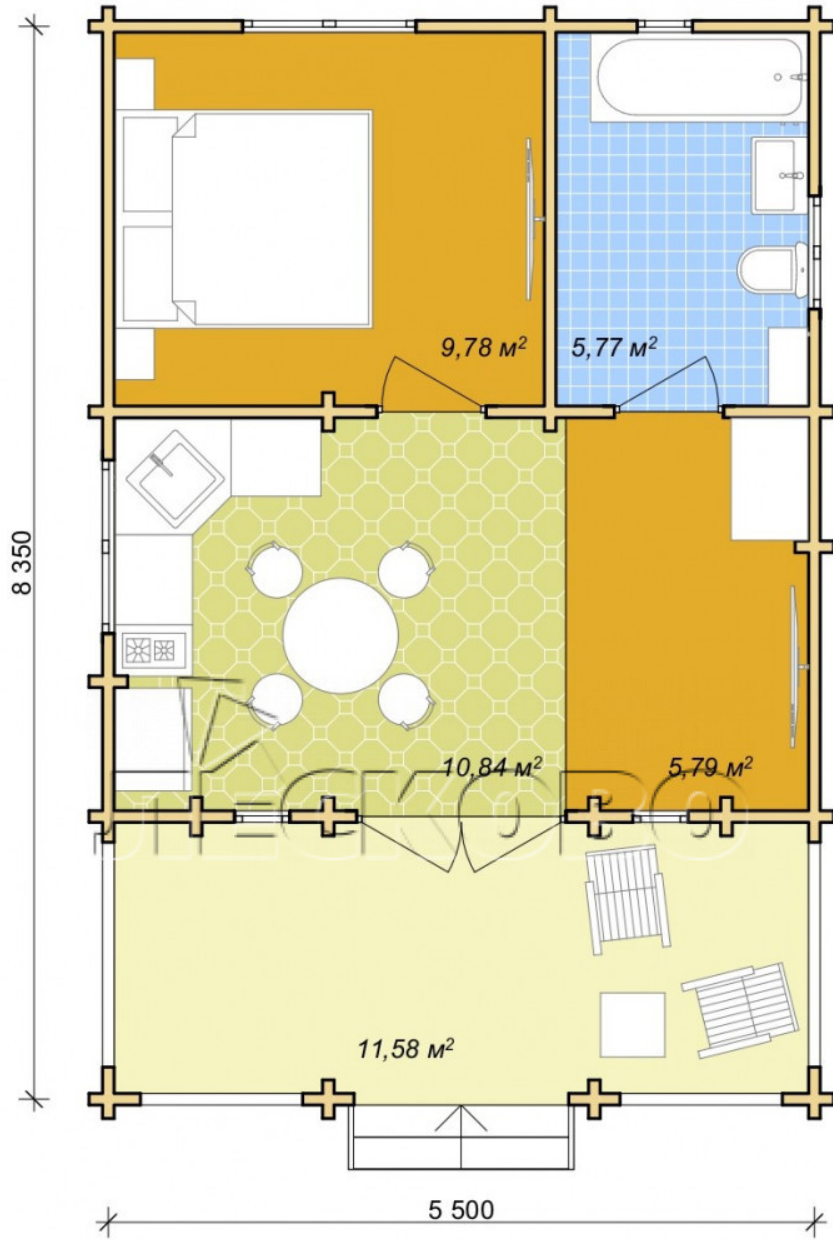

Log Cabin "DS" series 3.5×3

Project Dimensions

5.8 × 8.7 / 44 m²

Full house set

7,397 €

Timber

45 mm

65 mm
+ 2,125 €

Project planning

House Kit

- Wall kit: 44 × 145mm mini-chamber drying chamber with bowls for the project. The material of the tree is spruce, pine (GOST 8486). Humidity 12-14%. The height of the walls is 2.16 m;
- Logs, lower harness: board 45 × 145 mm chamber drying 10-12%;
- Floors: floorboard 35 mm, Chamber drying;
- Ceiling: imitation of a bar 20 × 135 mm, Chamber drying;
- Wooden windows, glass 4 mm, Single. Treatment with a colorless antiseptic. Hardware;

0.40×0.38 м.1 шт.

0.42×1.885 м.2 шт.

0.87×0.78 м.1 шт.

1.34×0.91 м.2 шт.

- Wooden doors;

1.62×1.885 м.1 шт.

7. Platbands: dry planed board 20 × 100 mm;

8. Roof: shingles.