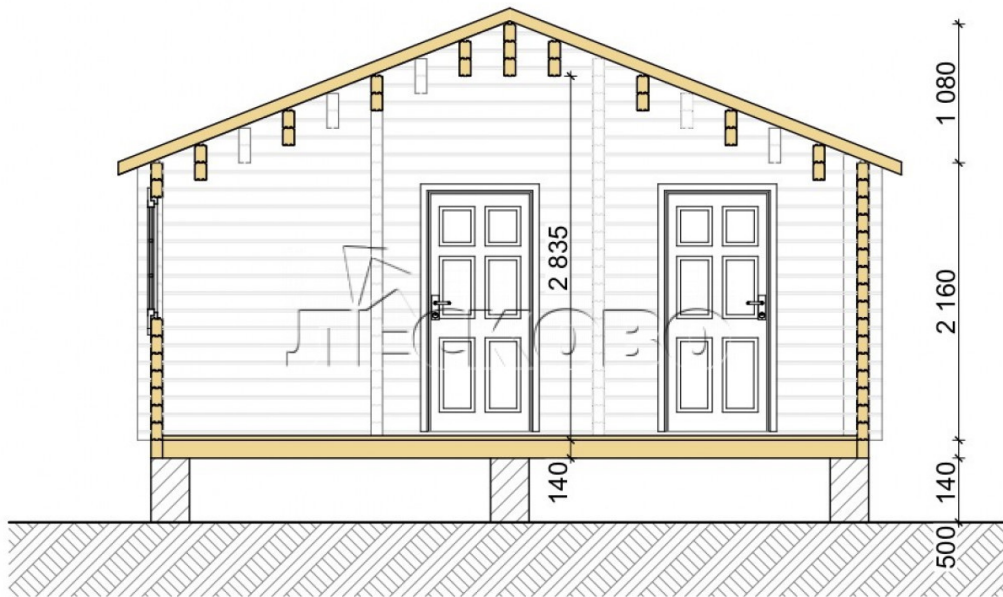

Log Cabin "DS" series 3.5×3

Project Dimensions

5.8 × 8.7 / 44 m²

Full house set

7,397 €

Timber

45 mm

65 mm
+ 2,125 €

Project planning

House Kit

- Wall kit: 44 × 145mm mini-chamber drying chamber with bowls for the project. The material of the tree is spruce, pine (GOST 8486). Humidity 12-14%. The height of the walls is 2.16 m;
- Logs, lower harness: board 45 × 145 mm chamber drying 10-12%;
- Floors: floorboard 35 mm, Chamber drying;
- Ceiling: imitation of a bar 20 × 135 mm, Chamber drying;
- Wooden windows, glass 4 mm, Single. Treatment with a colorless antiseptic. Hardware;

0.40×0.38 м.1 шт.

0.42×1.885 м.2 шт.

0.87×0.78 м.1 шт.

1.34×0.91 м.2 шт.

- Wooden doors;

1.62×1.885 м.1 шт.

7. Platbands: dry planed board 20 × 100 mm;

8. Roof: shingles.