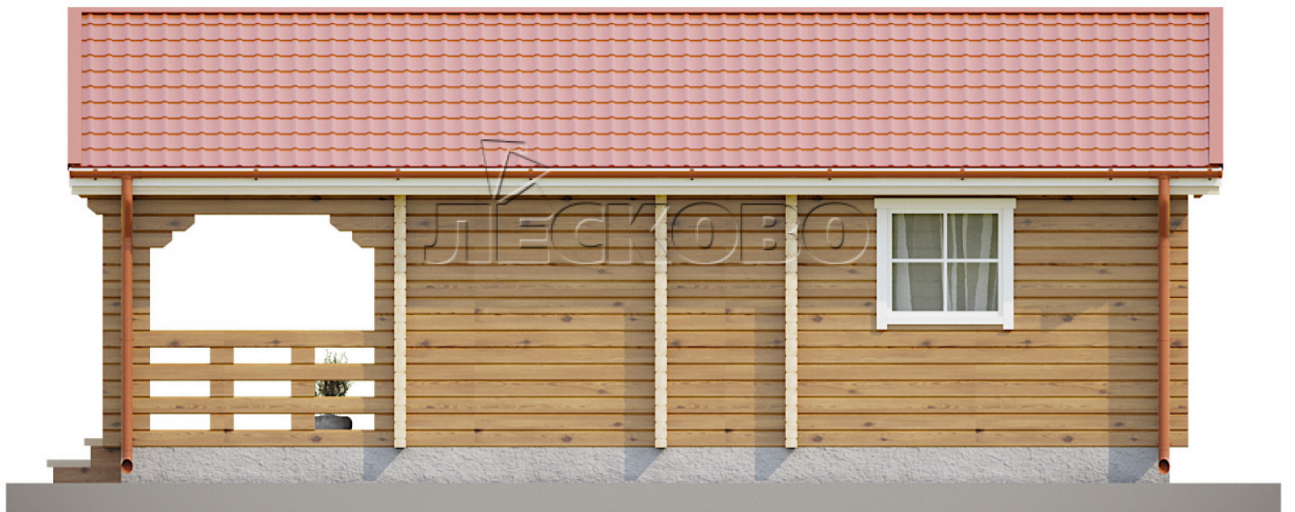

Log Cabin "DS" series 3.5×3

Project Dimensions

5.8 × 8.7 / 44 m²

Full house set

7,670 €

Timber

45 mm

65 mm
+ 2,204 €

Project planning

House Kit

- Wall kit: 44 × 145mm mini-chamber drying chamber with bowls for the project. The material of the tree is spruce, pine (GOST 8486). Humidity 12-14%. The height of the walls is 2.16 m;
- Logs, lower harness: board 45 × 145 mm chamber drying 10-12%;
- Floors: floorboard 35 mm, Chamber drying;
- Ceiling: imitation of a bar 20 × 135 mm, Chamber drying;
- Wooden windows, glass 4 mm, Single. Treatment with a colorless antiseptic. Hardware;

0.40×0.38 м.1 шт.

0.42×1.885 м.2 шт.

0.87×0.78 м.1 шт.

1.34×0.91 м.2 шт.

- Wooden doors;

1.62×1.885 м.1 шт.

7. Platbands: dry planed board 20 × 100 mm;

8. Roof: shingles.