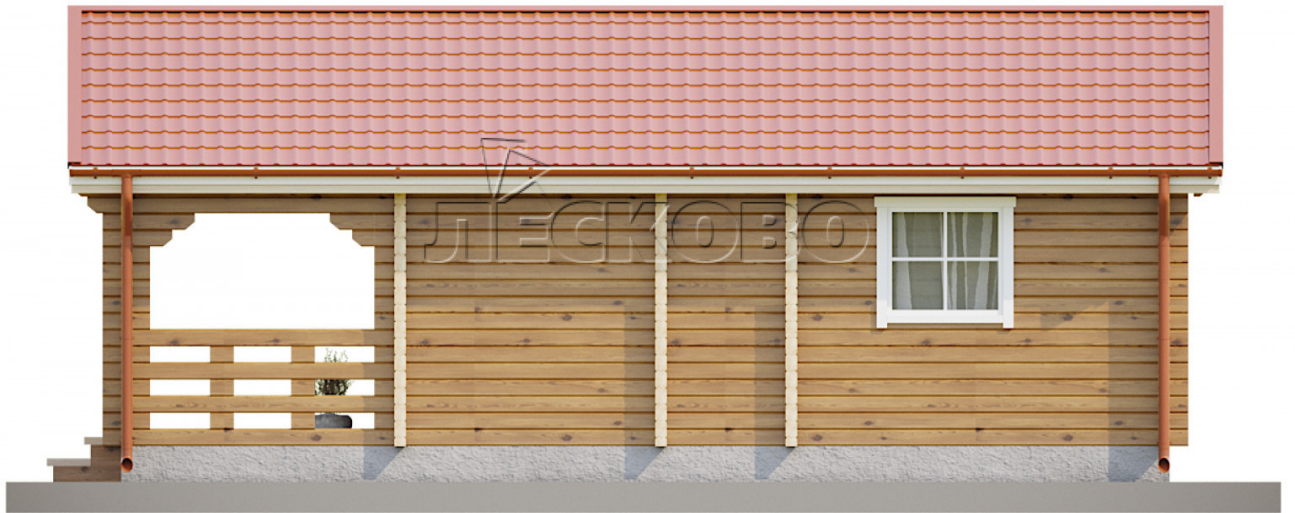

Log Cabin "DS" series 3.5×3

Project Dimensions

5.8 × 8.7 / 44 m²

Цена

10,567 €

Timber

45 mm

65 mm
+ 2,833 €

Assembling a house kit

No assembly required

Assembly required
+ 2,642 €

Project planning

House Kit

- Wall kit: 44 × 145mm mini-chamber drying chamber with bowls for the project. The material of the tree is spruce, pine (GOST 8486). Humidity 12-14%. The height of the walls is 2.16 m;
- Logs, lower harness: board 45 × 145 mm chamber drying 12-16%;
- Floors: floorboard 35 mm, Chamber drying;
- Ceiling: imitation of a bar 20 × 135 mm, Chamber drying;
- Wooden windows, glass 4 mm, Single. Treatment with a colorless antiseptic. Hardware;