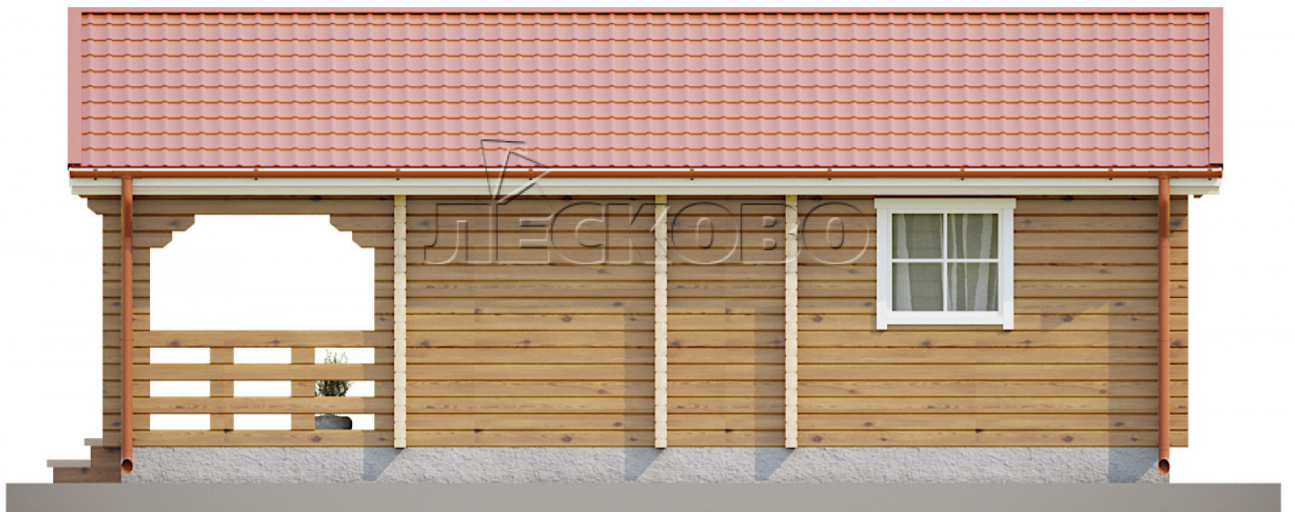

Log Cabin "DS" series 3.5×3

Project Dimensions

5.8 × 8.7 / 44 m²

Full house set

7,397 €

Timber

45 mm

65 mm
+ 2,125 €

Project planning

House Kit

- Wall kit: 44 × 145mm mini-chamber drying chamber with bowls for the project. The material of the tree is spruce, pine (GOST 8486). Humidity 12-14%. The height of the walls is 2.16 m;
- Logs, lower harness: board 45 × 145 mm chamber drying 10-12%;
- Floors: floorboard 35 mm, Chamber drying;
- Ceiling: imitation of a bar 20 × 135 mm, Chamber drying;
- Wooden windows, glass 4 mm, Single. Treatment with a colorless antiseptic. Hardware;

0.40×0.38 м.1 шт.

0.42×1.885 м.2 шт.

0.87×0.78 м.1 шт.

1.34×0.91 м.2 шт.

- Wooden doors;

1.62×1.885 м.1 шт.

7. Platbands: dry planed board 20 × 100 mm;

8. Roof: shingles.