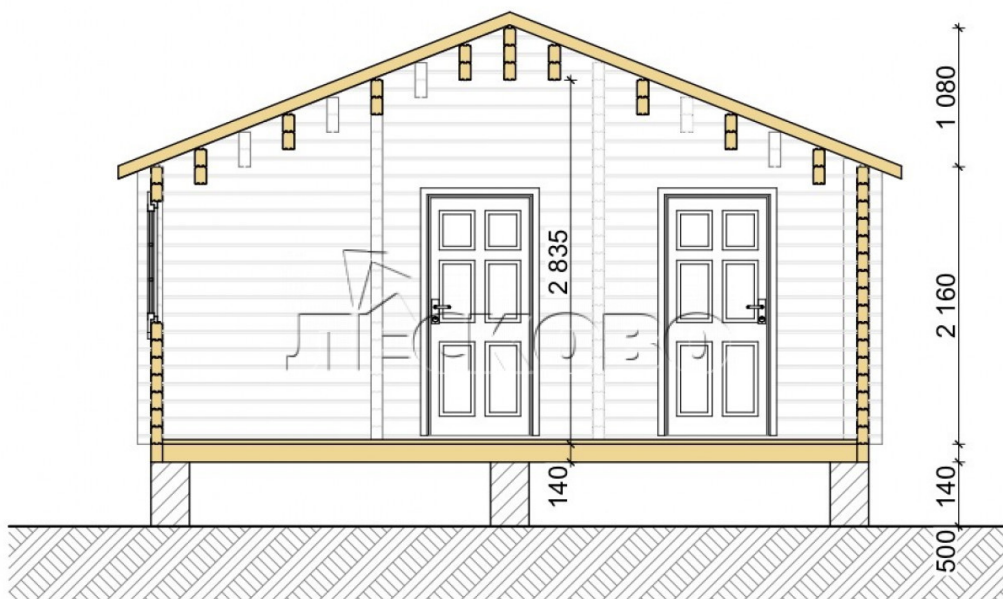

Log Cabin "DS" series 3.5×3

Project Dimensions

5.8 × 8.7 / 44 m²

Цена

10,567 €

Timber

45 mm

65 mm
+ 2,833 €

Assembling a house kit

No assembly required

Assembly required
+ 2,642 €

Project planning

House Kit

- Wall kit: 44 × 145mm mini-chamber drying chamber with bowls for the project. The material of the tree is spruce, pine (GOST 8486). Humidity 12-14%. The height of the walls is 2.16 m;
- Logs, lower harness: board 45 × 145 mm chamber drying 12-16%;
- Floors: floorboard 35 mm, Chamber drying;
- Ceiling: imitation of a bar 20 × 135 mm, Chamber drying;
- Wooden windows, glass 4 mm, Single. Treatment with a colorless antiseptic. Hardware;

0.40×0.38 м.1 шт.

0.42×1.885 м.2 шт.

0.87×0.78 м.1 шт.

1.34×0.91 м.2 шт.

- Wooden doors;

2 шт.

1.62×1.885 м.1 шт.

7. Platbands: dry planed board 20 × 100 mm;