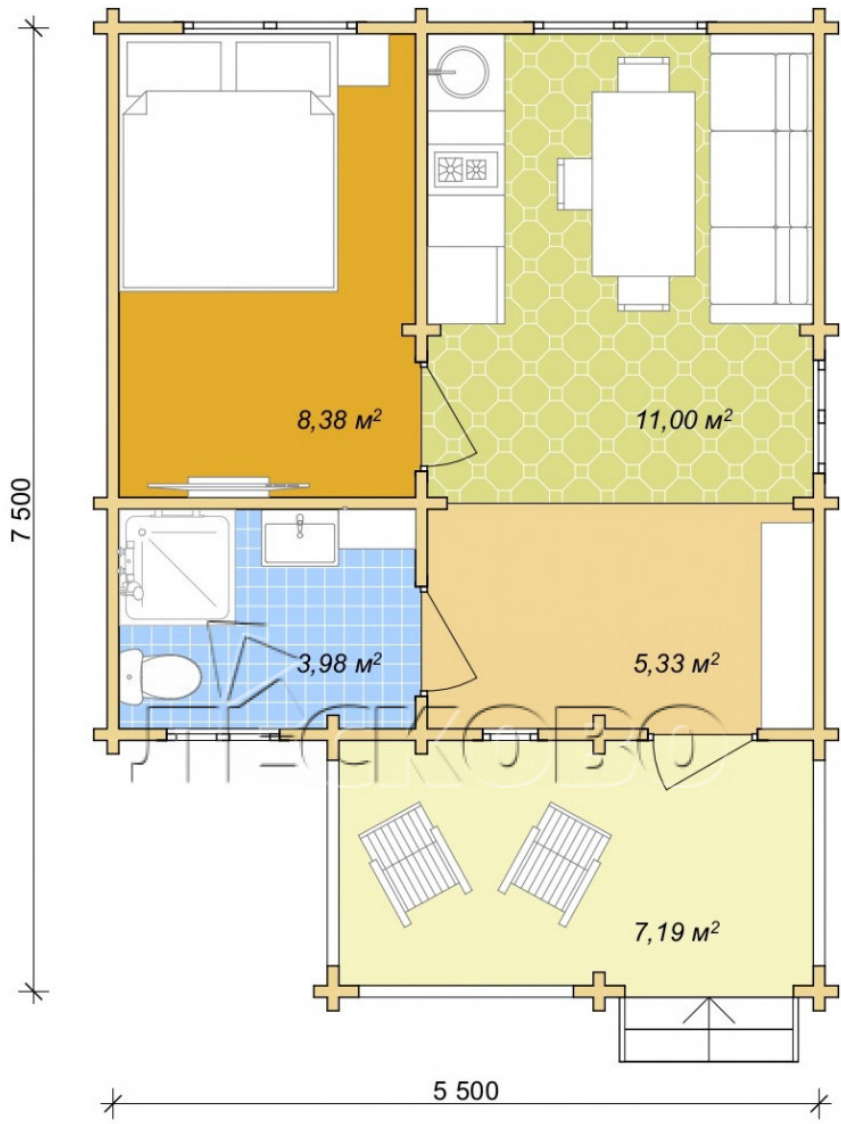

## Log Cabin "DS" series 3.5×3

Project Dimensions

5.8 × 7.8 / 37 m<sup>2</sup>

Full house set

**6,355 €**

## Project planning

## House Kit

- Wall kit: 44 × 145mm mini-chamber drying chamber with bowls for the project. The material of the tree is spruce, pine (GOST 8486). Humidity 12-14%. The height of the walls is 2.16 m;
- Logs, lower harness: board 45 × 145 mm chamber drying 10-12%;
- Floors: floorboard 35 mm, Chamber drying;
- Ceiling: imitation of a bar 20 × 135 mm, Chamber drying;
- Wooden windows, glass 4 mm, Single. Treatment with a colorless antiseptic. Hardware;

0.42×1.885 м.1 шт.

0.87×0.78 м.2 шт.

1.34×0.91 м.3 шт.

- Wooden doors;

0.84×1.885 м.

glass.1 шт.

7. Platbands: dry planed board 20 × 100 mm;

8. Roof: shingles.