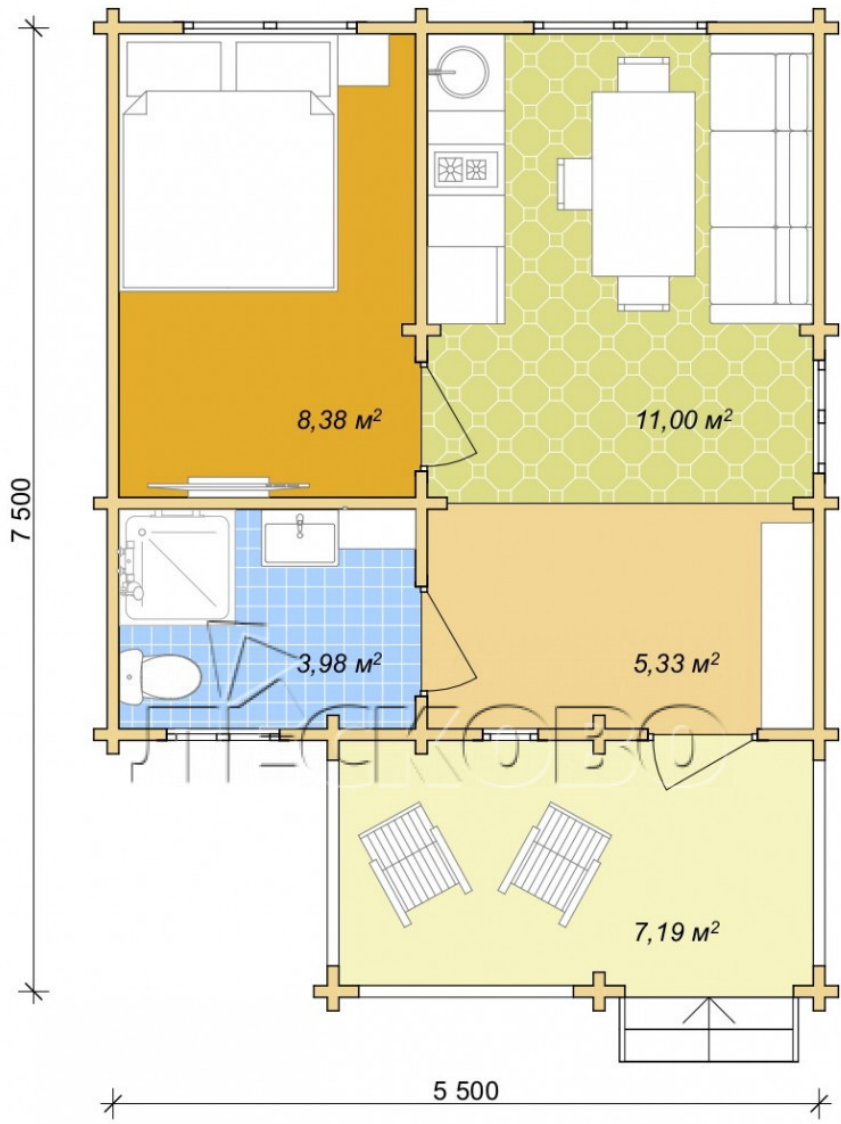

Log Cabin "DS" series 3.5×3

Project Dimensions

5.8 × 7.8 / 37 m²

Full house set

6,977 €

Timber

45 mm

65 mm
+ 2,034 €

Project planning

House Kit

- Wall kit: 44 × 145mm mini-chamber drying chamber with bowls for the project. The material of the tree is spruce, pine (GOST 8486). Humidity 12-14%. The height of the walls is 2.16 m;
- Logs, lower harness: board 45 × 145 mm chamber drying 10-12%;
- Floors: floorboard 35 mm, Chamber drying;
- Ceiling: imitation of a bar 20 × 135 mm, Chamber drying;
- Wooden windows, glass 4 mm, Single. Treatment with a colorless antiseptic. Hardware;

0.42×1.885 м.1 шт.

0.87×0.78 м.2 шт.

1.34×0.91 м.3 шт.

- Wooden doors;

0.84×1.885 м.

glass.1 шт.

7. Platbands: dry planed board 20 × 100 mm;

8. Roof: shingles.