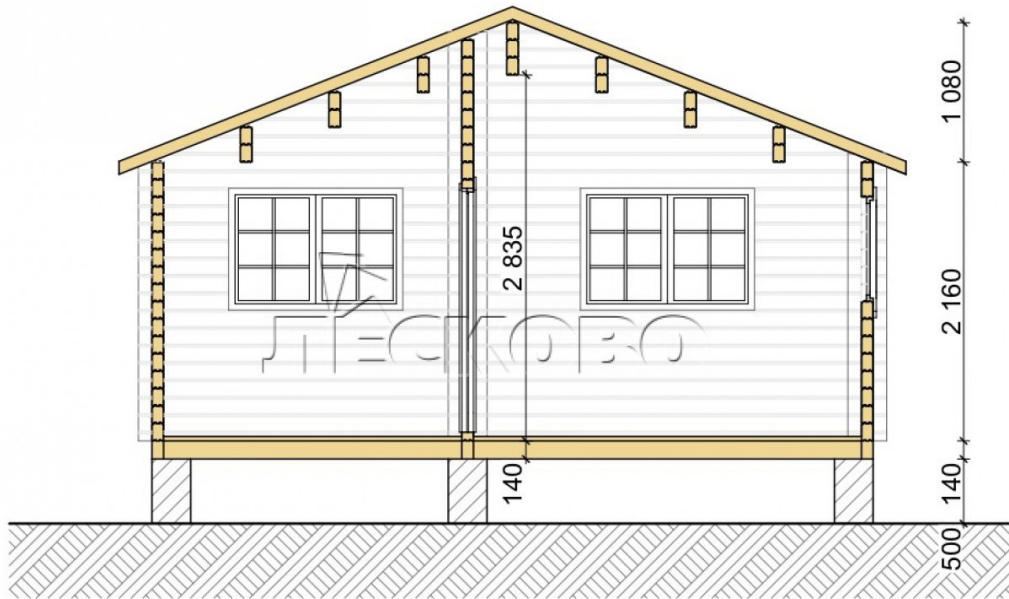

## Log Cabin "DS" series 3.5×3

Project Dimensions

5.8 × 7.8 / 37 m<sup>2</sup>

Цена

**9,739 €**

## House Kit

- Wall kit: 44 × 145mm mini-chamber drying chamber with bowls for the project. The material of the tree is spruce, pine (GOST 8486). Humidity 12-14%. The height of the walls is 2.16 m;
- Logs, lower harness: board 45 × 145 mm chamber drying 12-16%;
- Floors: floorboard 35 mm, Chamber drying;
- Ceiling: imitation of a bar 20 × 135 mm, Chamber drying;
- Wooden windows, glass 4 mm, Single. Treatment with a colorless antiseptic. Hardware;