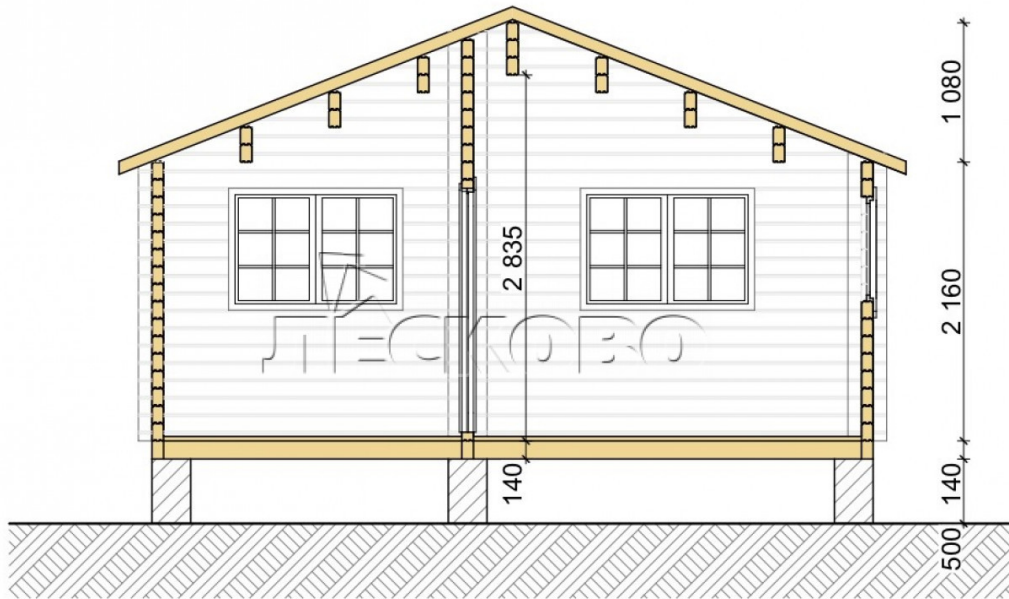

## Log Cabin "DS" series 3.5×3

Project Dimensions

5.8 × 7.8 / 37 m<sup>2</sup>

Full house set

**6,355 €**

### Timber

45 MM

65 MM  
+ 1,853 €

## House Kit

- Wall kit: 44 × 145mm mini-chamber drying chamber with bowls for the project. The material of the tree is spruce, pine (GOST 8486). Humidity 12-14%. The height of the walls is 2.16 m;
- Logs, lower harness: board 45 × 145 mm chamber drying 10-12%;
- Floors: floorboard 35 mm, Chamber drying;
- Ceiling: imitation of a bar 20 × 135 mm, Chamber drying;
- Wooden windows, glass 4 mm, Single. Treatment with a colorless antiseptic. Hardware;

0.42×1.885 м.1 шт.

0.87×0.78 м.2 шт.

1.34×0.91 м.3 шт.

- Wooden doors;

0.84×1.885 м.

glass.1 шт.

7. Platbands: dry planed board 20 × 100 mm;

8. Roof: shingles.