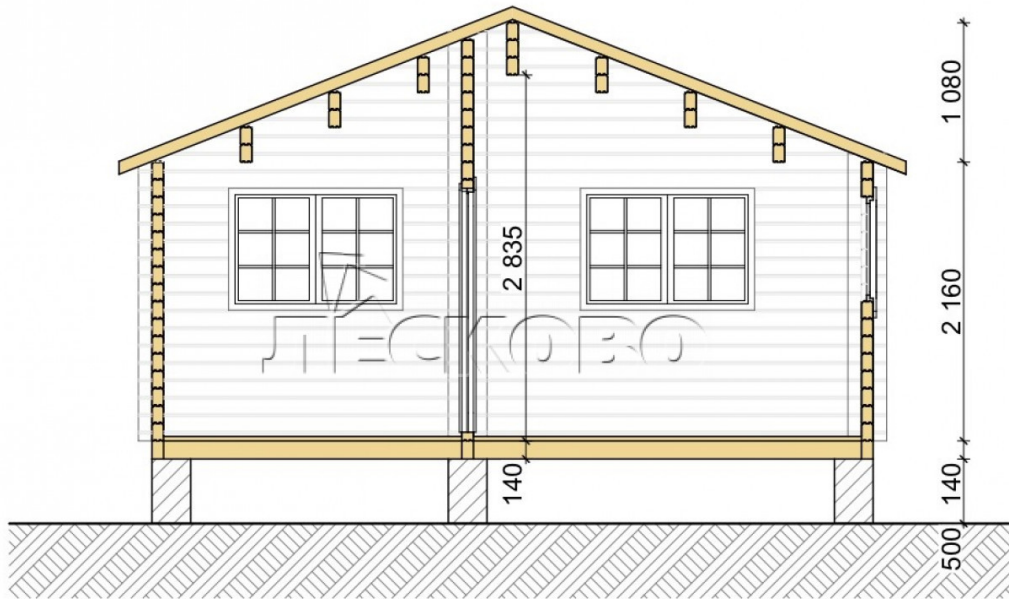

Log Cabin "DS" series 3.5×3

Project Dimensions

5.8 × 7.8 / 37 m²

Full house set

6,977 €

Timber

45 mm

65 mm
+ 2,034 €

Project planning

House Kit

- Wall kit: 44 × 145mm mini-chamber drying chamber with bowls for the project. The material of the tree is spruce, pine (GOST 8486). Humidity 12-14%. The height of the walls is 2.16 m;
- Logs, lower harness: board 45 × 145 mm chamber drying 10-12%;
- Floors: floorboard 35 mm, Chamber drying;
- Ceiling: imitation of a bar 20 × 135 mm, Chamber drying;
- Wooden windows, glass 4 mm, Single. Treatment with a colorless antiseptic. Hardware;

0.42×1.885 м.1 шт.

0.87×0.78 м.2 шт.

1.34×0.91 м.3 шт.

- Wooden doors;

0.84×1.885 м.

glass.1 шт.

7. Platbands: dry planed board 20 × 100 mm;

8. Roof: shingles.