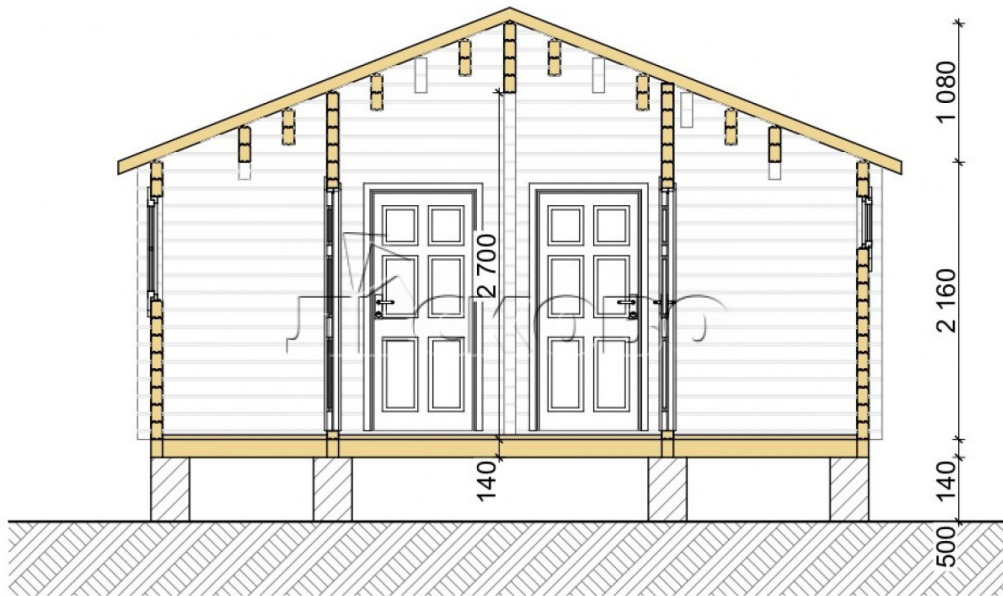

Log Cabin "DS" series 3.5×3

Project Dimensions

5.8 × 9 / 47 m²

Цена

12,046 €

Timber

45 mm

65 mm
+ 3,244 €

Assembling a house kit

No assembly required

Assembly required
+ 3,012 €

Project planning

House Kit

- Wall kit: 44 × 145mm mini-chamber drying chamber with bowls for the project. The material of the tree is spruce, pine (GOST 8486). Humidity 12-14%. The height of the walls is 2.16 m;
- Logs, lower harness: board 45 × 145 mm chamber drying 12-16%;
- Floors: floorboard 35 mm, Chamber drying;
- Ceiling: imitation of a bar 20 × 135 mm, Chamber drying;
- Wooden windows, glass 4 mm, Single. Treatment with a colorless antiseptic. Hardware;

0.40×0.38 м.1 шт.

0.87×0.78 м.1 шт.

1.34×0.91 м.4 шт.

- Wooden doors;

4 шт.

0.84×1.885 м.
glass.1 шт.

7. Platbands: dry planed board 20 × 100 mm;

8. Roof: shingles.