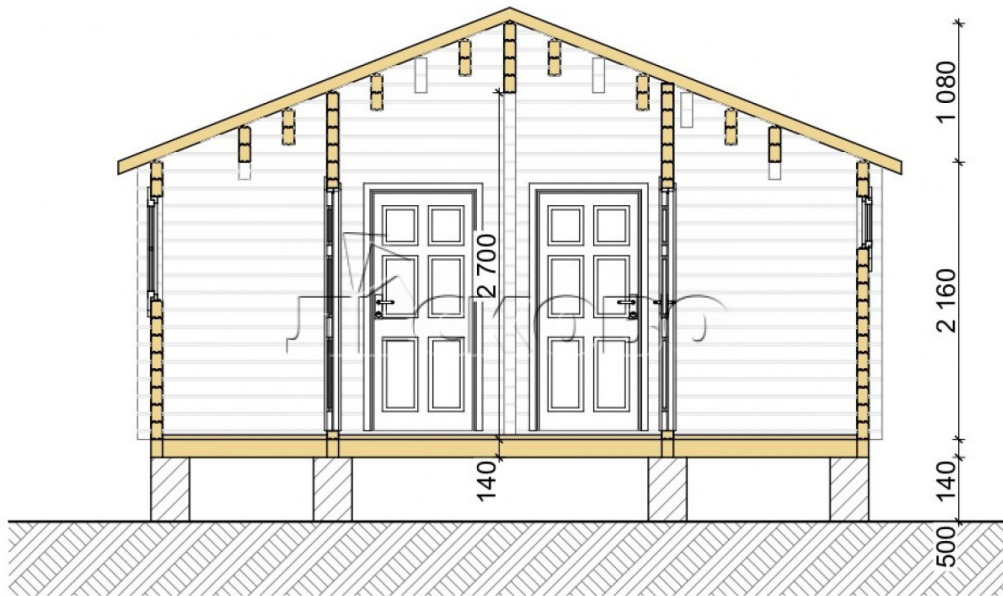

Log Cabin "DS" series 3.5×3

Project Dimensions

5.8 × 9 / 47 m²

Цена

11,963 €

Timber

45 mm

65 mm
+ 3,222 €

Assembling a house kit

No assembly required

Assembly required
+ 2,991 €

Project planning

House Kit

- Wall kit: 44 × 145mm mini-chamber drying chamber with bowls for the project. The material of the tree is spruce, pine (GOST 8486). Humidity 12-14%. The height of the walls is 2.16 m;
- Logs, lower harness: board 45 × 145 mm chamber drying 12-16%;
- Floors: floorboard 35 mm, Chamber drying;
- Ceiling: imitation of a bar 20 × 135 mm, Chamber drying;
- Wooden windows, glass 4 mm, Single. Treatment with a colorless antiseptic. Hardware;

0.40×0.38 м.1 шт.

0.87×0.78 м.1 шт.

1.34×0.91 м.4 шт.

- Wooden doors;

4 шт.

0.84×1.885 м.
glass.1 шт.

7. Platbands: dry planed board 20 × 100 mm;

8. Roof: shingles.