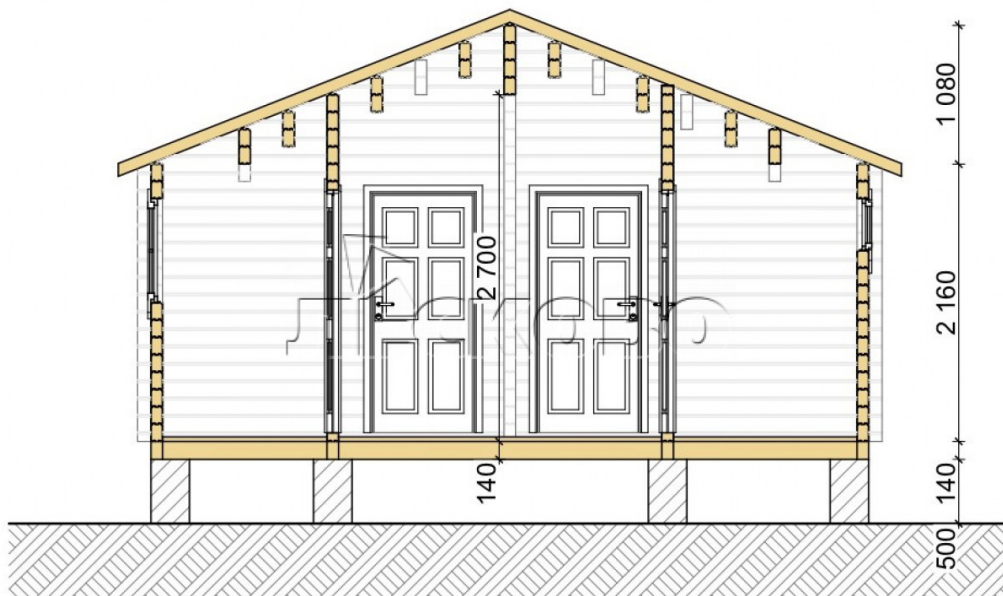

Log Cabin "DS" series 3.5×3

Project Dimensions

5.8 × 9 / 47 m²

Full house set

8,965 €

Timber

45 MM

65 MM
+ 2,520 €

Project planning

House Kit

- Wall kit: 44 × 145mm mini-chamber drying chamber with bowls for the project. The material of the tree is spruce, pine (GOST 8486). Humidity 12-14%. The height of the walls is 2.16 m;
- Logs, lower harness: board 45 × 145 mm chamber drying 10-12%;
- Floors: floorboard 35 mm, Chamber drying;
- Ceiling: imitation of a bar 20 × 135 mm, Chamber drying;
- Wooden windows, glass 4 mm, Single. Treatment with a colorless antiseptic. Hardware;

0.40×0.38 м.1 шт.

0.87×0.78 м.1 шт.

1.34×0.91 м.4 шт.

- Wooden doors;

4 шт.

0.84×1.885 м.

glass.1 шт.

7. Platbands: dry planed board 20 × 100 mm;