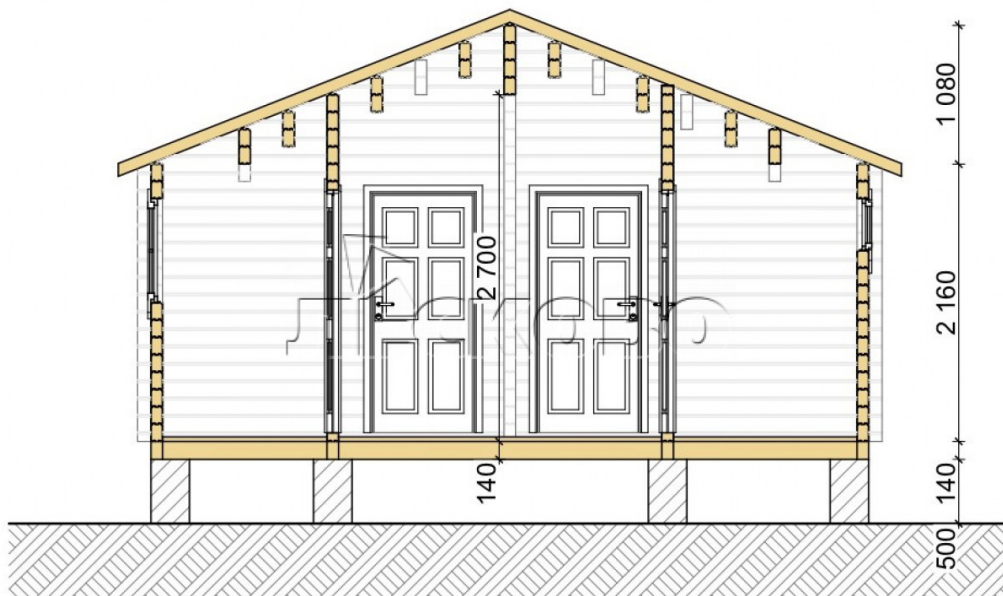

## Log Cabin "DS" series 3.5×3

Project Dimensions

5.8 × 9 / 47 m<sup>2</sup>

Full house set

**8,516 €**

### Timber

45 MM

65 MM  
+ 2,394 €

## House Kit

- Wall kit: 44 × 145mm mini-chamber drying chamber with bowls for the project. The material of the tree is spruce, pine (GOST 8486). Humidity 12-14%. The height of the walls is 2.16 m;
- Logs, lower harness: board 45 × 145 mm chamber drying 10-12%;
- Floors: floorboard 35 mm, Chamber drying;
- Ceiling: imitation of a bar 20 × 135 mm, Chamber drying;
- Wooden windows, glass 4 mm, Single. Treatment with a colorless antiseptic. Hardware;