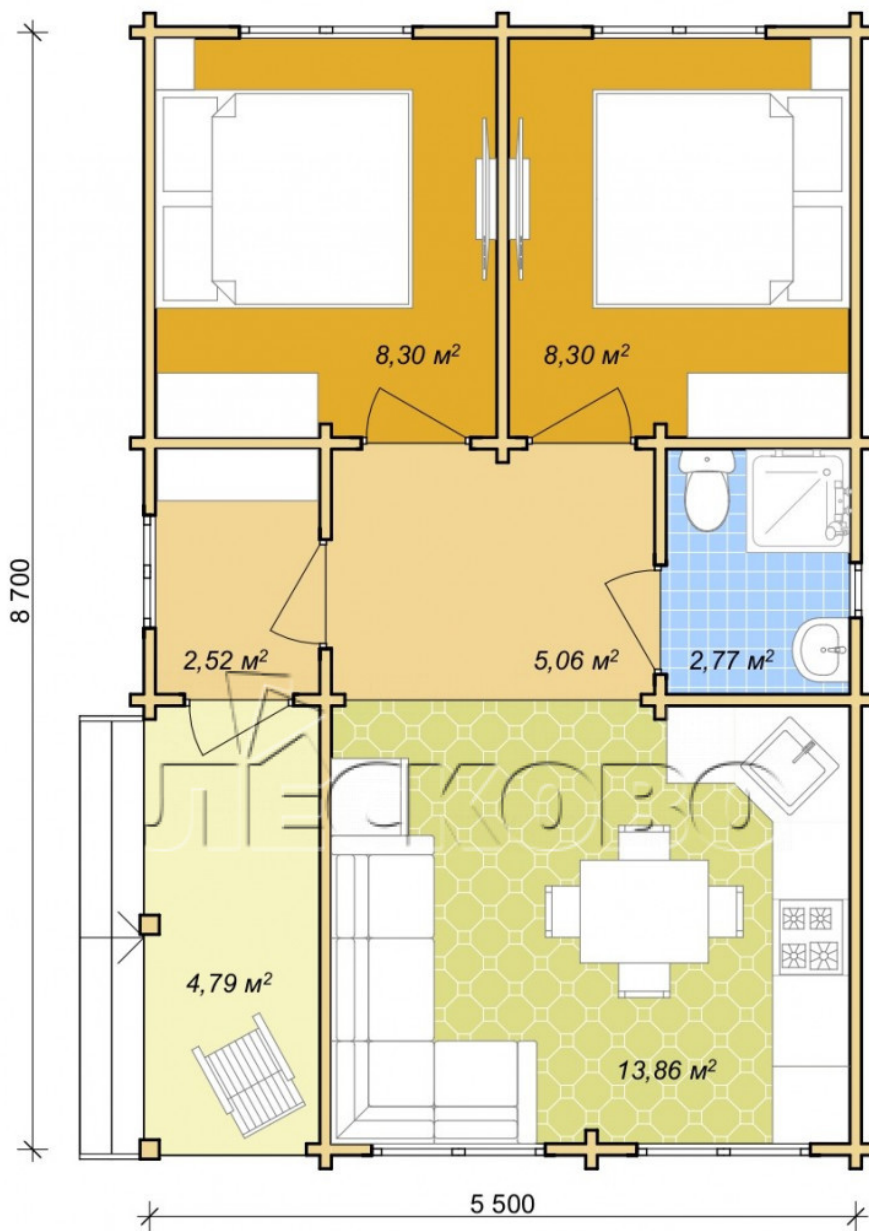

## Log Cabin "DS" series 3.5×3

Project Dimensions

5.8 × 9 / 47 m<sup>2</sup>

Full house set

**8,516 €**

## Project planning

## House Kit

- Wall kit: 44 × 145mm mini-chamber drying chamber with bowls for the project. The material of the tree is spruce, pine (GOST 8486). Humidity 12-14%. The height of the walls is 2.16 m;
- Logs, lower harness: board 45 × 145 mm chamber drying 10-12%;
- Floors: floorboard 35 mm, Chamber drying;
- Ceiling: imitation of a bar 20 × 135 mm, Chamber drying;
- Wooden windows, glass 4 mm, Single. Treatment with a colorless antiseptic. Hardware;

0.40×0.38 м.1 шт.

0.87×0.78 м.1 шт.

1.34×0.91 м.4 шт.

- Wooden doors;

4 шт.

0.84×1.885 м.

glass.1 шт.

7. Platbands: dry planed board 20 × 100 mm;