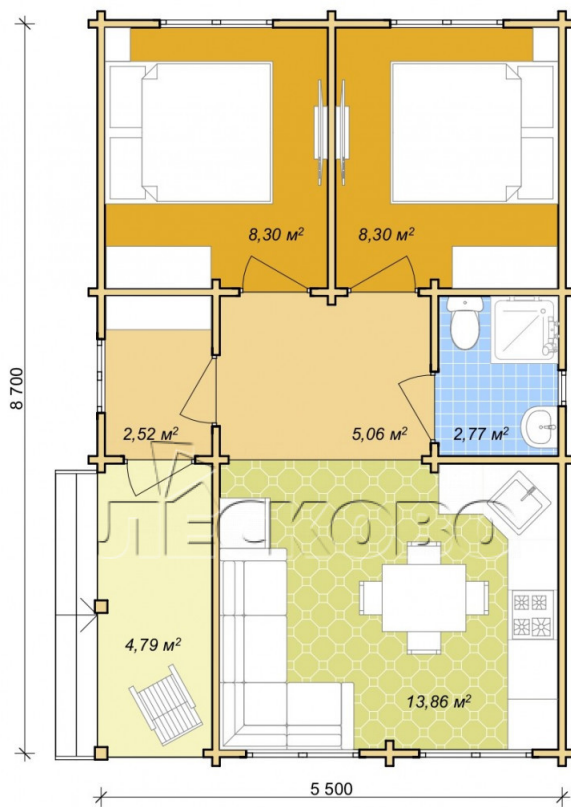

Log Cabin "DS" series 3.5×3

Project Dimensions

5.8 × 9 / 47 m²

Цена

11,963 €

Timber

45 mm

65 mm
+ 3,222 €

Assembling a house kit

No assembly required

Assembly required
+ 2,991 €

Project planning

House Kit

- Wall kit: 44 × 145mm mini-chamber drying chamber with bowls for the project. The material of the tree is spruce, pine (GOST 8486). Humidity 12-14%. The height of the walls is 2.16 m;
- Logs, lower harness: board 45 × 145 mm chamber drying 12-16%;
- Floors: floorboard 35 mm, Chamber drying;
- Ceiling: imitation of a bar 20 × 135 mm, Chamber drying;
- Wooden windows, glass 4 mm, Single. Treatment with a colorless antiseptic. Hardware;

0.40×0.38 м.1 шт.

0.87×0.78 м.1 шт.

1.34×0.91 м.4 шт.

- Wooden doors;

4 шт.

0.84×1.885 м.
glass.1 шт.

7. Platbands: dry planed board 20 × 100 mm;

8. Roof: shingles.