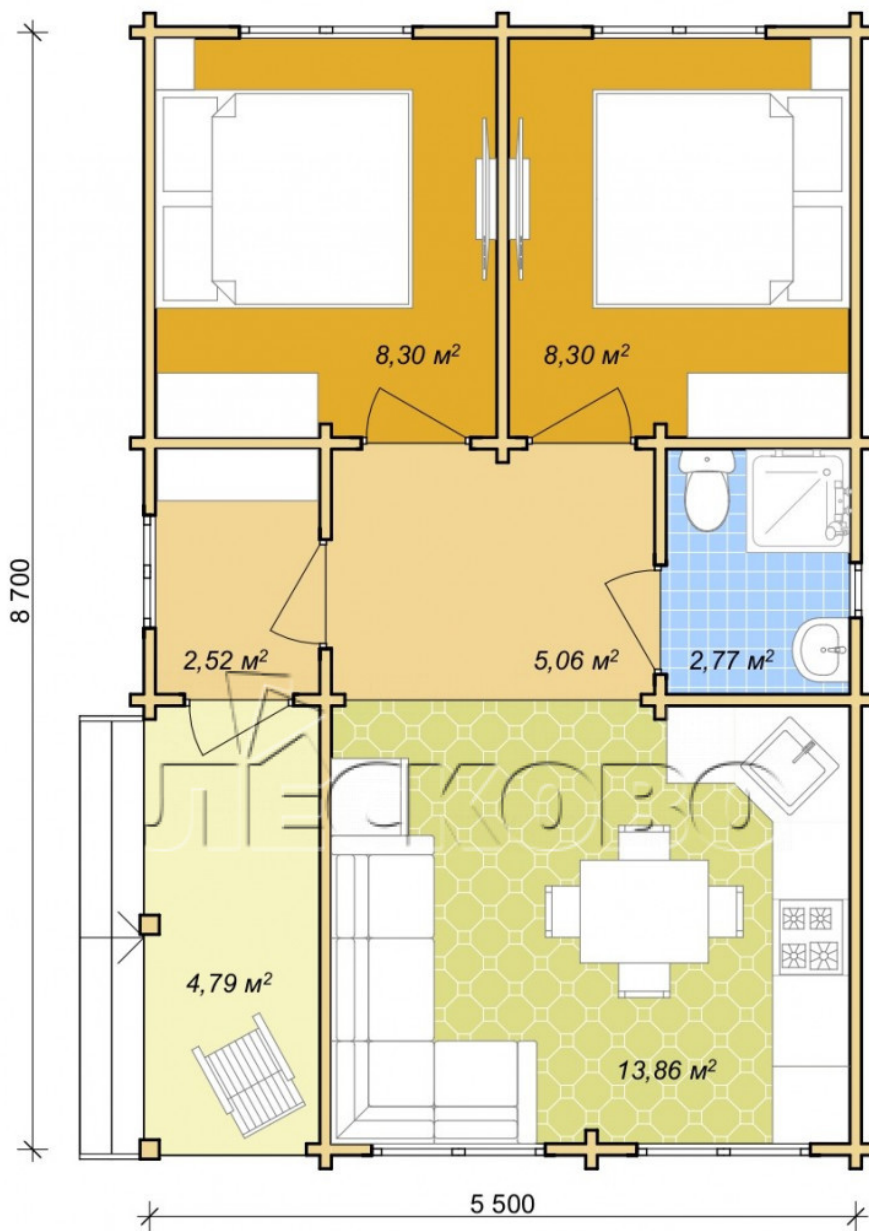

Log Cabin "DS" series 3.5×3

Project Dimensions

5.8 × 9 / 47 m²

Full house set

8,965 €

Timber

45 MM

65 MM
+ 2,520 €

Project planning

House Kit

- Wall kit: 44 × 145mm mini-chamber drying chamber with bowls for the project. The material of the tree is spruce, pine (GOST 8486). Humidity 12-14%. The height of the walls is 2.16 m;
- Logs, lower harness: board 45 × 145 mm chamber drying 10-12%;
- Floors: floorboard 35 mm, Chamber drying;
- Ceiling: imitation of a bar 20 × 135 mm, Chamber drying;
- Wooden windows, glass 4 mm, Single. Treatment with a colorless antiseptic. Hardware;

0.40×0.38 м.1 шт.

0.87×0.78 м.1 шт.

1.34×0.91 м.4 шт.

- Wooden doors;

4 шт.

0.84×1.885 м.

glass.1 шт.

7. Platbands: dry planed board 20 × 100 mm;