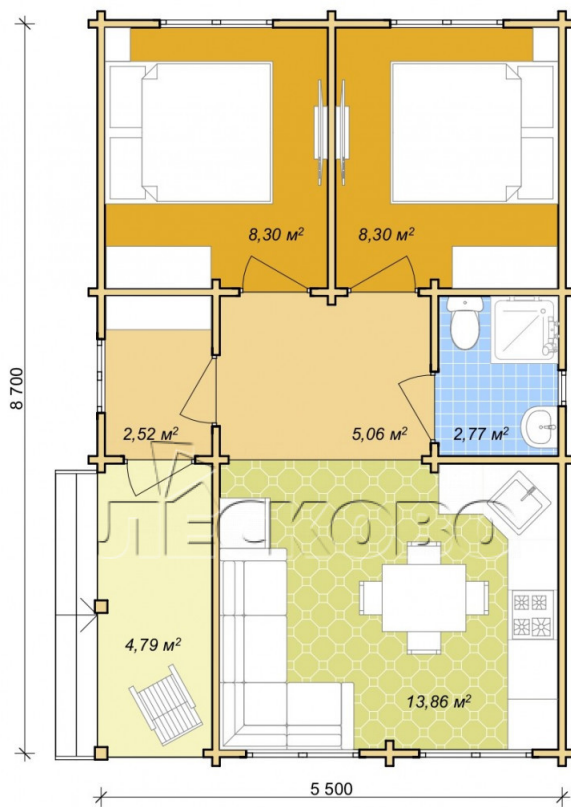

Log Cabin "DS" series 3.5×3

Project Dimensions

5.8 × 9 / 47 m²

Цена

12,046 €

Timber

45 mm

65 mm
+ 3,244 €

Assembling a house kit

No assembly required

Assembly required
+ 3,012 €

Project planning

House Kit

- Wall kit: 44 × 145mm mini-chamber drying chamber with bowls for the project. The material of the tree is spruce, pine (GOST 8486). Humidity 12-14%. The height of the walls is 2.16 m;
- Logs, lower harness: board 45 × 145 mm chamber drying 12-16%;
- Floors: floorboard 35 mm, Chamber drying;
- Ceiling: imitation of a bar 20 × 135 mm, Chamber drying;
- Wooden windows, glass 4 mm, Single. Treatment with a colorless antiseptic. Hardware;

0.40×0.38 м.1 шт.

0.87×0.78 м.1 шт.

1.34×0.91 м.4 шт.

- Wooden doors;

4 шт.

0.84×1.885 м.
glass.1 шт.

7. Platbands: dry planed board 20 × 100 mm;

8. Roof: shingles.