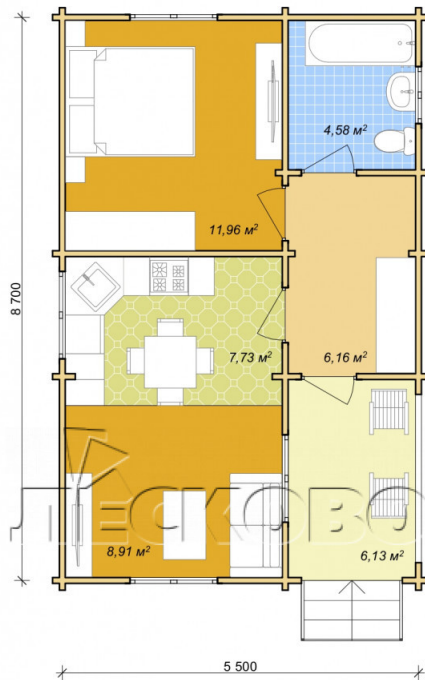

Log Cabin "DS" series 3.5×3

Project Dimensions

5.8 × 9 / 47 m²

Цена

12,366 €

Timber

45 mm

65 mm
+ 3,442 €

Assembling a house kit

No assembly required

Assembly required
+ 3,092 €

Project planning

House Kit

- Wall kit: 44 × 145mm mini-chamber drying chamber with bowls for the project. The material of the tree is spruce, pine (GOST 8486). Humidity 12-14%. The height of the walls is 2.16 m;
- Logs, lower harness: board 45 × 145 mm chamber drying 12-16%;
- Floors: floorboard 35 mm, Chamber drying;
- Ceiling: imitation of a bar 20 × 135 mm, Chamber drying;
- Wooden windows, glass 4 mm, Single. Treatment with a colorless antiseptic. Hardware;

0.87×0.78 м.1 шт.

1.34×0.91 м.4 шт.

- Wooden doors;

3 шт.

0.84×1.885 м.

glass.1 шт.

7. Platbands: dry planed board 20 × 100 mm;

8. Roof: shingles.