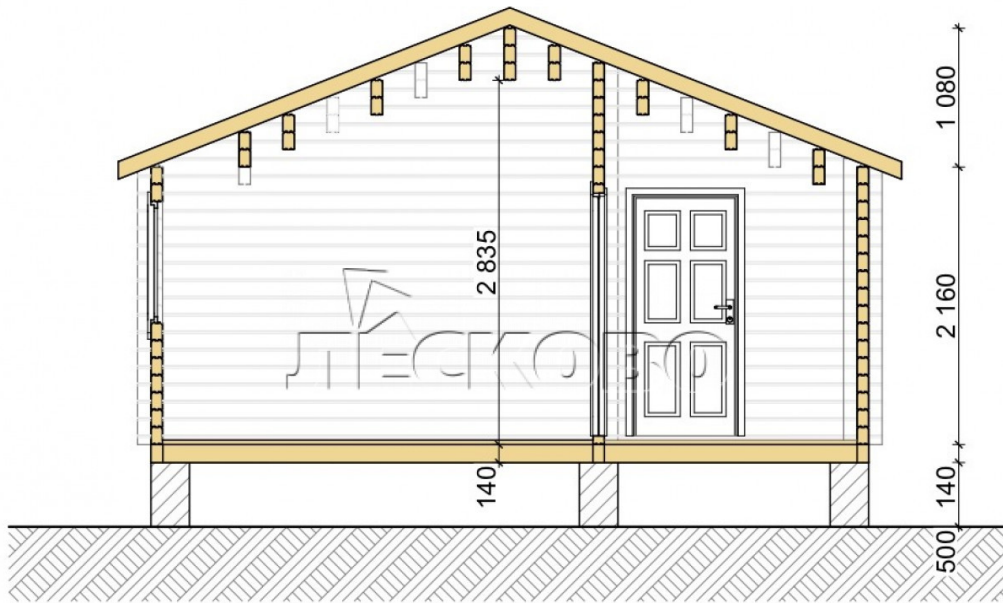

## Log Cabin "DS" series 3.5×3

Project Dimensions

5.8 × 9 / 47 m<sup>2</sup>

Full house set

**8,742 €**

### Timber

45 mm

65 mm  
+ 2,520 €

## House Kit

- Wall kit: 44 × 145mm mini-chamber drying chamber with bowls for the project. The material of the tree is spruce, pine (GOST 8486). Humidity 12-14%. The height of the walls is 2.16 m;
- Logs, lower harness: board 45 × 145 mm chamber drying 10-12%;
- Floors: floorboard 35 mm, Chamber drying;
- Ceiling: imitation of a bar 20 × 135 mm, Chamber drying;
- Wooden windows, glass 4 mm, Single. Treatment with a colorless antiseptic. Hardware;