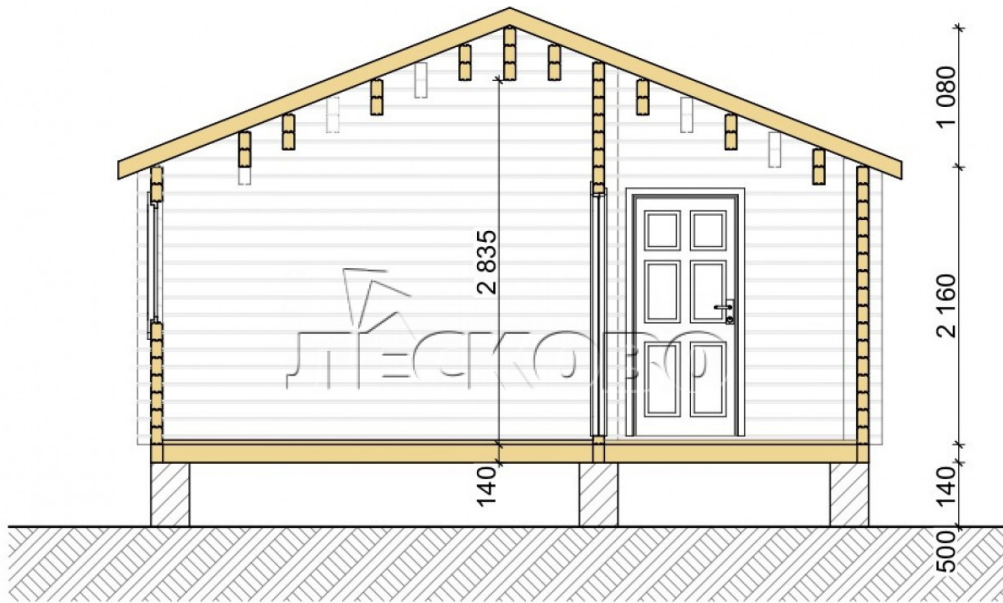

Log Cabin "DS" series 3.5×3

Project Dimensions

5.8 × 9 / 47 m²

Full house set

7,908 €

Timber

45 MM

65 MM
+ 2,280 €

Project planning

House Kit

- Wall kit: 44 × 145mm mini-chamber drying chamber with bowls for the project. The material of the tree is spruce, pine (GOST 8486). Humidity 12-14%. The height of the walls is 2.16 m;
- Logs, lower harness: board 45 × 145 mm chamber drying 10-12%;
- Floors: floorboard 35 mm, Chamber drying;
- Ceiling: imitation of a bar 20 × 135 mm, Chamber drying;
- Wooden windows, glass 4 mm, Single. Treatment with a colorless antiseptic. Hardware;

0.87×0.78 м.1 шт.

1.34×0.91 м.4 шт.

- Wooden doors;

3 шт.

0.84×1.885 м.

glass.1 шт.

7. Platbands: dry planed board 20 × 100 mm;

8. Roof: shingles.