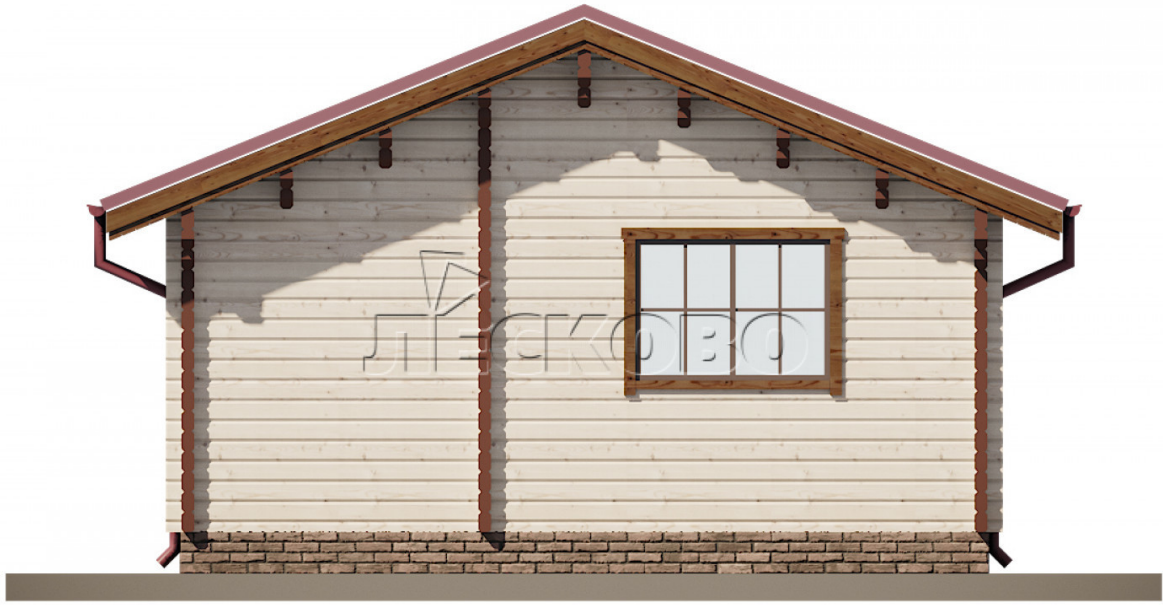

Log Cabin "DS" series 3.5×3

Project Dimensions

5.8 × 9 / 47 m²

Full house set

7,908 €

Timber

45 MM

65 MM
+ 2,280 €

Project planning

House Kit

- Wall kit: 44 × 145mm mini-chamber drying chamber with bowls for the project. The material of the tree is spruce, pine (GOST 8486). Humidity 12-14%. The height of the walls is 2.16 m;
- Logs, lower harness: board 45 × 145 mm chamber drying 10-12%;
- Floors: floorboard 35 mm, Chamber drying;
- Ceiling: imitation of a bar 20 × 135 mm, Chamber drying;
- Wooden windows, glass 4 mm, Single. Treatment with a colorless antiseptic. Hardware;

0.87×0.78 м.1 шт.

1.34×0.91 м.4 шт.

- Wooden doors;

3 шт.

0.84×1.885 м.

glass.1 шт.

7. Platbands: dry planed board 20 × 100 mm;

8. Roof: shingles.