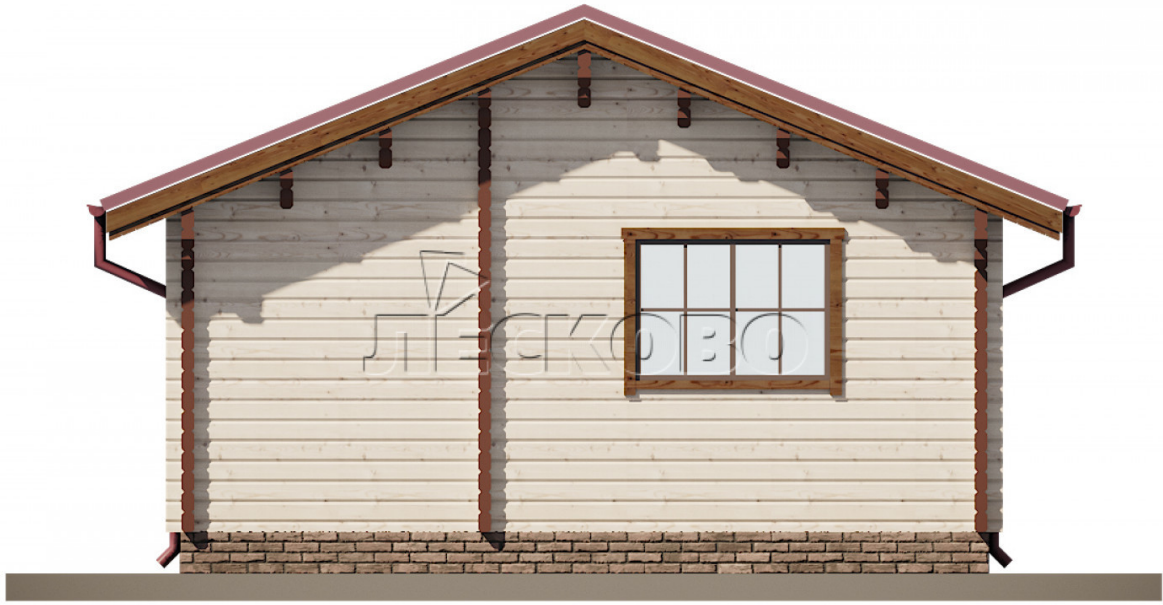

## Log Cabin "DS" series 3.5×3

Project Dimensions

5.8 × 9 / 47 m<sup>2</sup>

Full house set

**8,742 €**

### Timber

45 mm

65 mm  
+ 2,520 €

## House Kit

- Wall kit: 44 × 145mm mini-chamber drying chamber with bowls for the project. The material of the tree is spruce, pine (GOST 8486). Humidity 12-14%. The height of the walls is 2.16 m;
- Logs, lower harness: board 45 × 145 mm chamber drying 10-12%;
- Floors: floorboard 35 mm, Chamber drying;
- Ceiling: imitation of a bar 20 × 135 mm, Chamber drying;
- Wooden windows, glass 4 mm, Single. Treatment with a colorless antiseptic. Hardware;