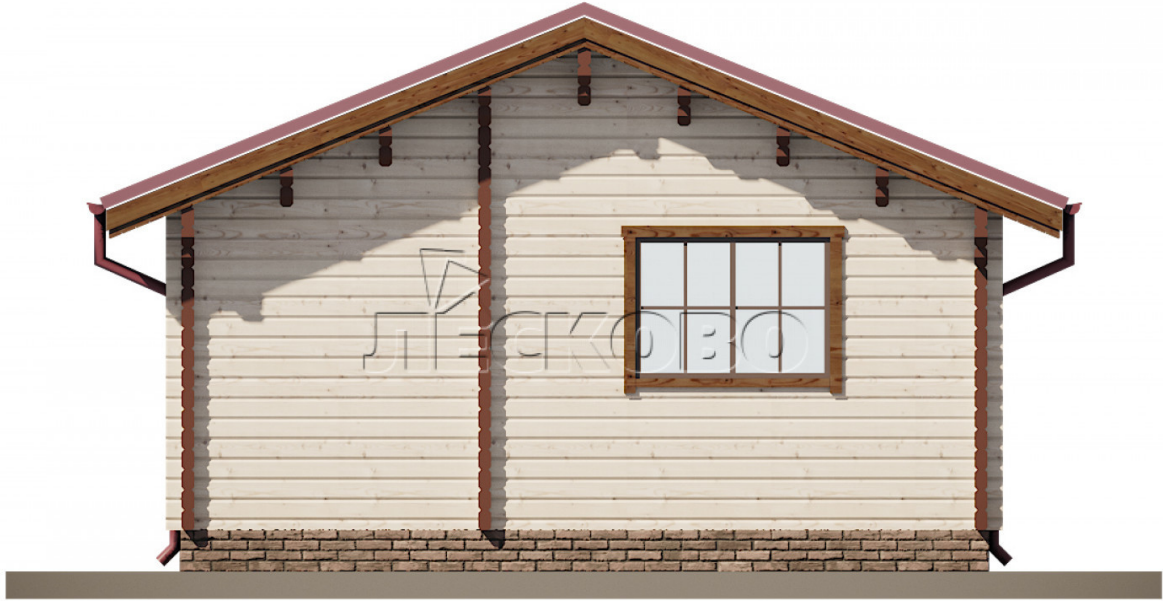

Log Cabin "DS" series 3.5×3

Project Dimensions

5.8 × 9 / 47 m²

Цена

12,366 €

Timber

45 mm

65 mm
+ 3,442 €

Assembling a house kit

No assembly required

Assembly required
+ 3,092 €

Project planning

House Kit

- Wall kit: 44 × 145mm mini-chamber drying chamber with bowls for the project. The material of the tree is spruce, pine (GOST 8486). Humidity 12-14%. The height of the walls is 2.16 m;
- Logs, lower harness: board 45 × 145 mm chamber drying 12-16%;
- Floors: floorboard 35 mm, Chamber drying;
- Ceiling: imitation of a bar 20 × 135 mm, Chamber drying;
- Wooden windows, glass 4 mm, Single. Treatment with a colorless antiseptic. Hardware;

0.87×0.78 м.1 шт.

1.34×0.91 м.4 шт.

- Wooden doors;

3 шт.

0.84×1.885 м.

glass.1 шт.

7. Platbands: dry planed board 20 × 100 mm;

8. Roof: shingles.