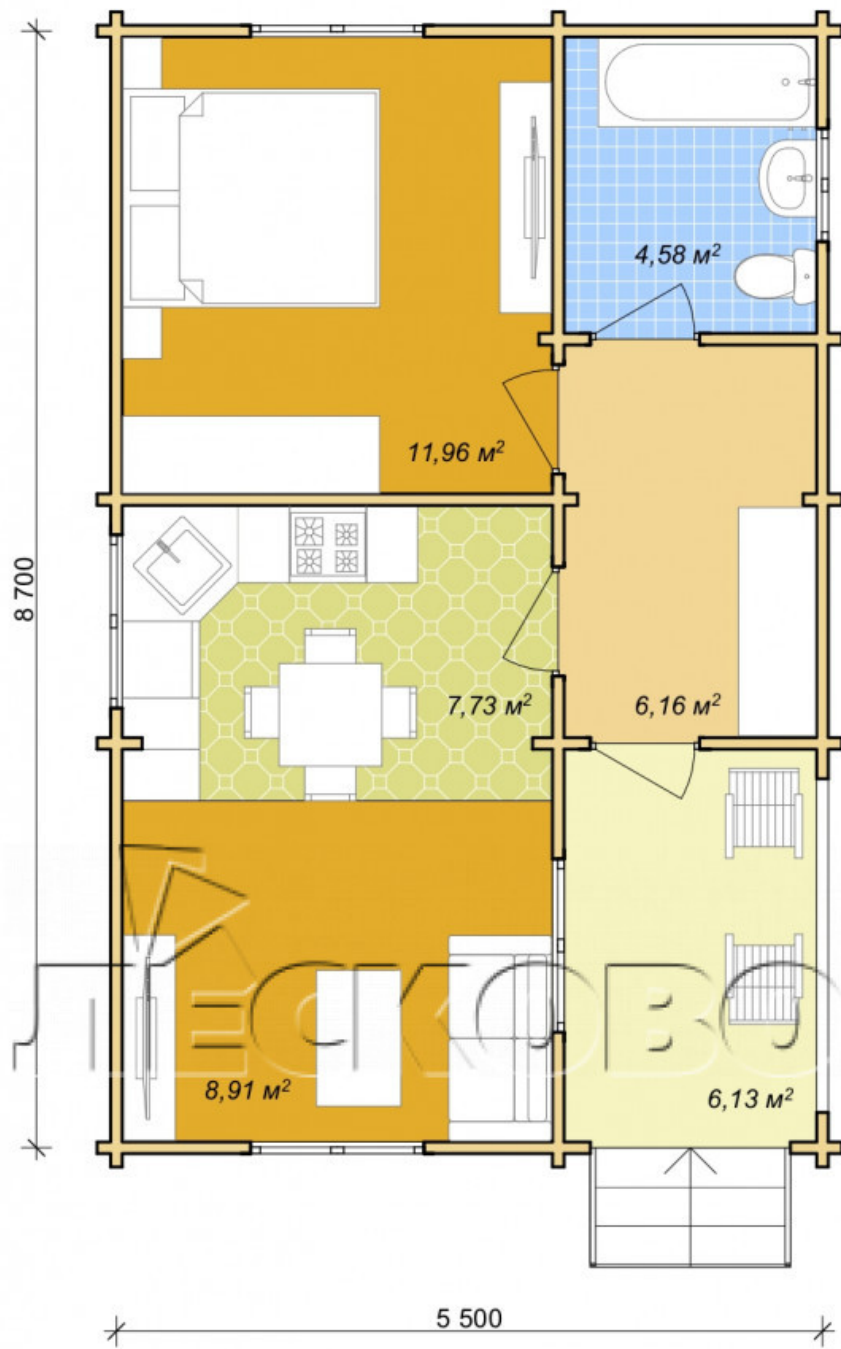

## Log Cabin "DS" series 3.5×3

Project Dimensions

5.8 × 9 / 47 m<sup>2</sup>

Full house set

**8,742 €**

## Project planning

## House Kit

- Wall kit: 44 × 145mm mini-chamber drying chamber with bowls for the project. The material of the tree is spruce, pine (GOST 8486). Humidity 12-14%. The height of the walls is 2.16 m;
- Logs, lower harness: board 45 × 145 mm chamber drying 10-12%;
- Floors: floorboard 35 mm, Chamber drying;
- Ceiling: imitation of a bar 20 × 135 mm, Chamber drying;
- Wooden windows, glass 4 mm, Single. Treatment with a colorless antiseptic. Hardware;

0.87×0.78 м.1 шт.

1.34×0.91 м.4 шт.

- Wooden doors;

3 шт.

0.84×1.885 м.

glass.1 шт.

7. Platbands: dry planed board 20 × 100 mm;

8. Roof: shingles.