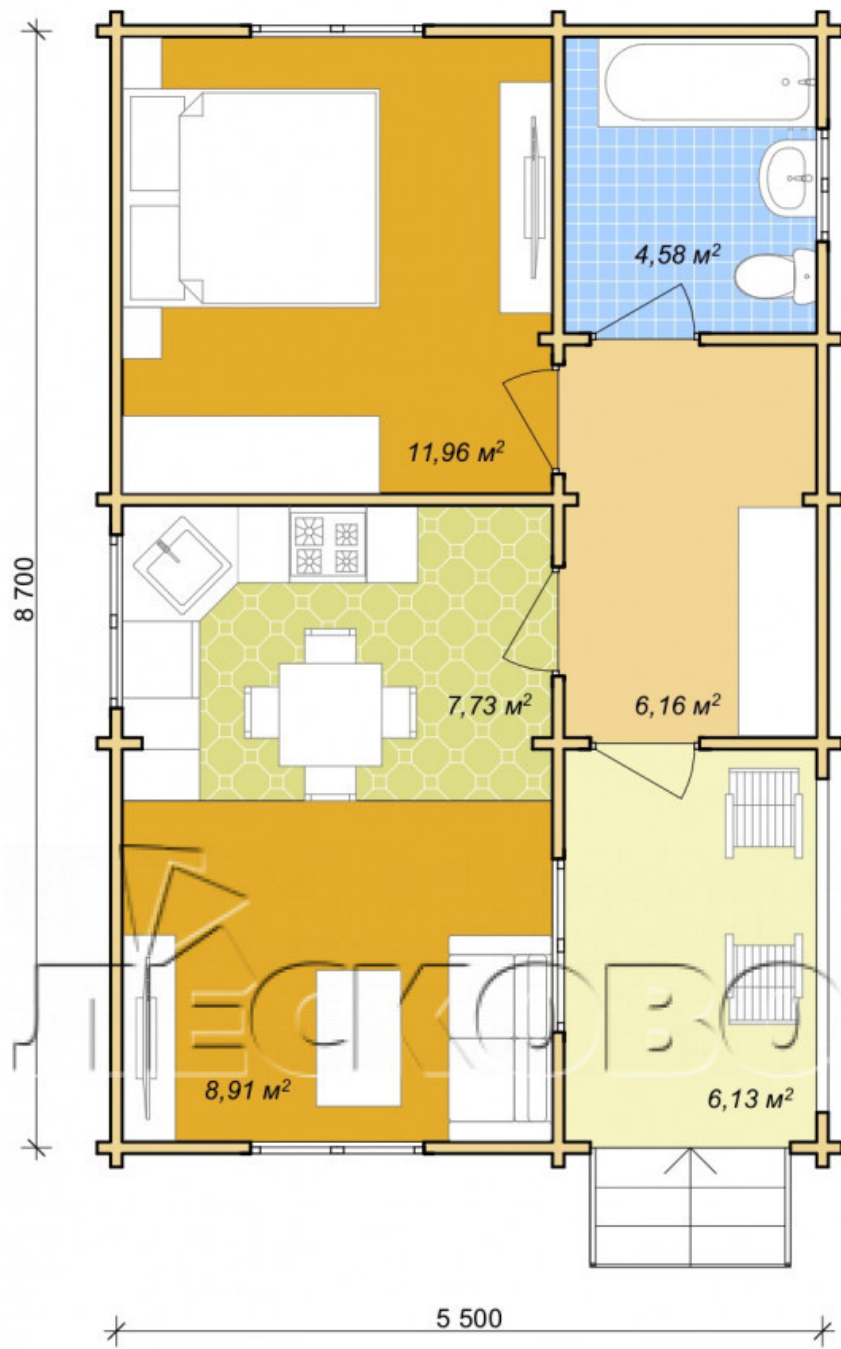

Log Cabin "DS" series 3.5×3

Project Dimensions

5.8 × 9 / 47 m²

Full house set

7,908 €

Timber

45 MM

65 MM
+ 2,280 €

Project planning

House Kit

- Wall kit: 44 × 145mm mini-chamber drying chamber with bowls for the project. The material of the tree is spruce, pine (GOST 8486). Humidity 12-14%. The height of the walls is 2.16 m;
- Logs, lower harness: board 45 × 145 mm chamber drying 10-12%;
- Floors: floorboard 35 mm, Chamber drying;
- Ceiling: imitation of a bar 20 × 135 mm, Chamber drying;
- Wooden windows, glass 4 mm, Single. Treatment with a colorless antiseptic. Hardware;

0.87×0.78 м.1 шт.

1.34×0.91 м.4 шт.

- Wooden doors;

3 шт.

0.84×1.885 м.

glass.1 шт.

7. Platbands: dry planed board 20 × 100 mm;

8. Roof: shingles.