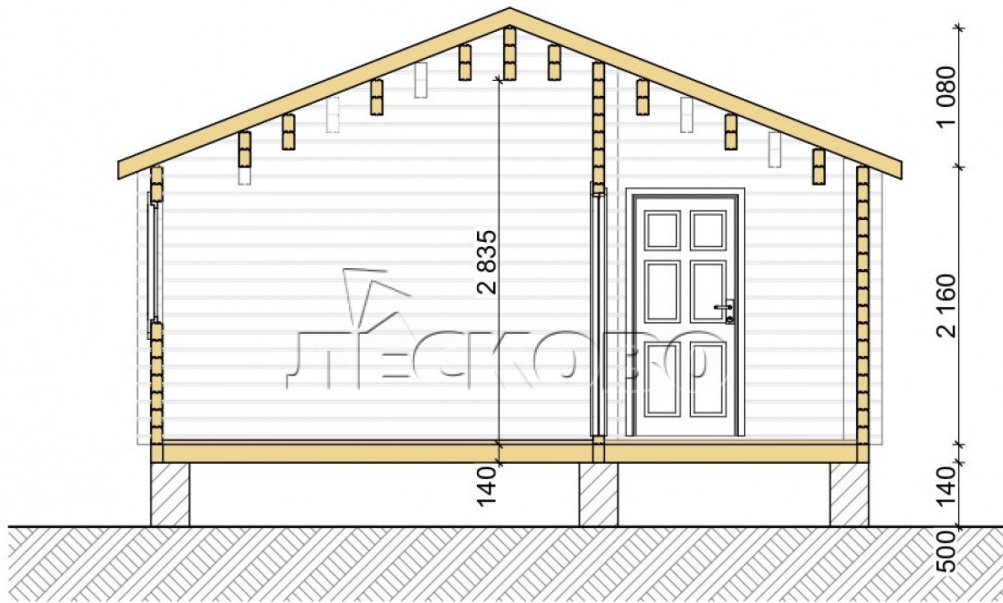

Log Cabin "DS" series 3.5×3

Project Dimensions

5.8 × 9 / 47 m²

Цена

12,366 €

Timber

45 mm

65 mm
+ 3,442 €

Assembling a house kit

No assembly required

Assembly required
+ 3,092 €

Project planning

House Kit

- Wall kit: 44 × 145mm mini-chamber drying chamber with bowls for the project. The material of the tree is spruce, pine (GOST 8486). Humidity 12-14%. The height of the walls is 2.16 m;
- Logs, lower harness: board 45 × 145 mm chamber drying 12-16%;
- Floors: floorboard 35 mm, Chamber drying;
- Ceiling: imitation of a bar 20 × 135 mm, Chamber drying;
- Wooden windows, glass 4 mm, Single. Treatment with a colorless antiseptic. Hardware;

0.87×0.78 м.1 шт.

1.34×0.91 м.4 шт.

- Wooden doors;

3 шт.

0.84×1.885 м.

glass.1 шт.

7. Platbands: dry planed board 20 × 100 mm;

8. Roof: shingles.