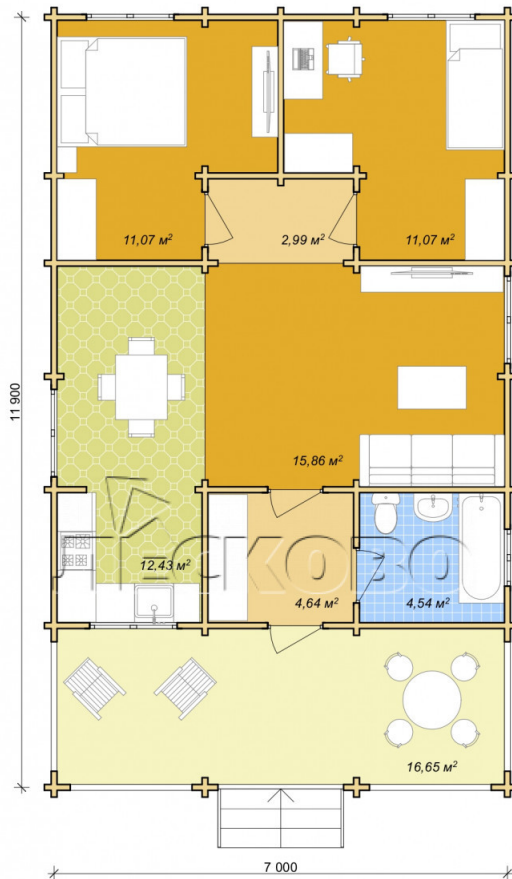

## Log Cabin "DS" series 3.5×3

Project Dimensions

7.3 × 12.2 / 81 m<sup>2</sup>

Цена

**17,228 €**

## House Kit

- Wall kit: 44 × 145mm mini-chamber drying chamber with bowls for the project. The material of the tree is spruce, pine (GOST 8486). Humidity 12-14%. The height of the walls is 2.16 m;
- Logs, lower harness: board 45 × 145 mm chamber drying 12-16%;
- Floors: floorboard 35 mm, Chamber drying;
- Ceiling: imitation of a bar 20 × 135 mm, Chamber drying;
- Wooden windows, glass 4 mm, Single. Treatment with a colorless antiseptic. Hardware;

0.87×0.78 м.1 шт.

1.34×0.91 м.5 шт.

- Wooden doors;

4 шт.

0.84×1.885 м.

glass.1 шт.

7. Platbands: dry planed board 20 × 100 mm;

8. Roof: shingles.