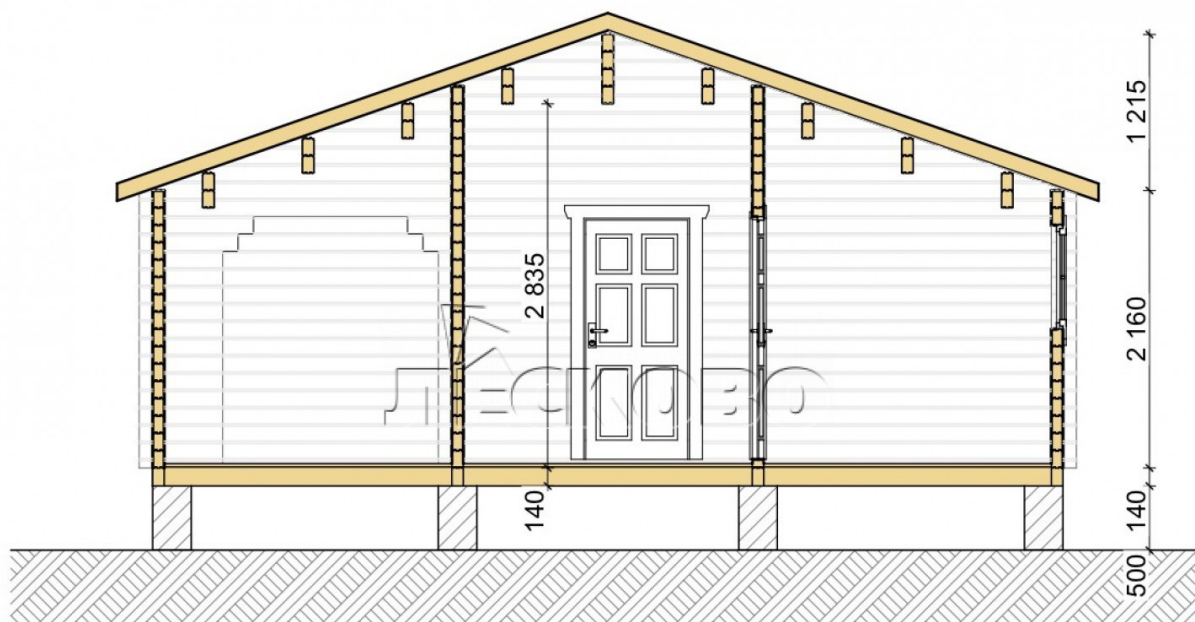

## Log Cabin "DS" series 3.5×3

Project Dimensions

7.3 × 12.2 / 81 m<sup>2</sup>

Цена

**17,228 €**

## House Kit

- Wall kit: 44 × 145mm mini-chamber drying chamber with bowls for the project. The material of the tree is spruce, pine (GOST 8486). Humidity 12-14%. The height of the walls is 2.16 m;
- Logs, lower harness: board 45 × 145 mm chamber drying 12-16%;
- Floors: floorboard 35 mm, Chamber drying;
- Ceiling: imitation of a bar 20 × 135 mm, Chamber drying;
- Wooden windows, glass 4 mm, Single. Treatment with a colorless antiseptic. Hardware;