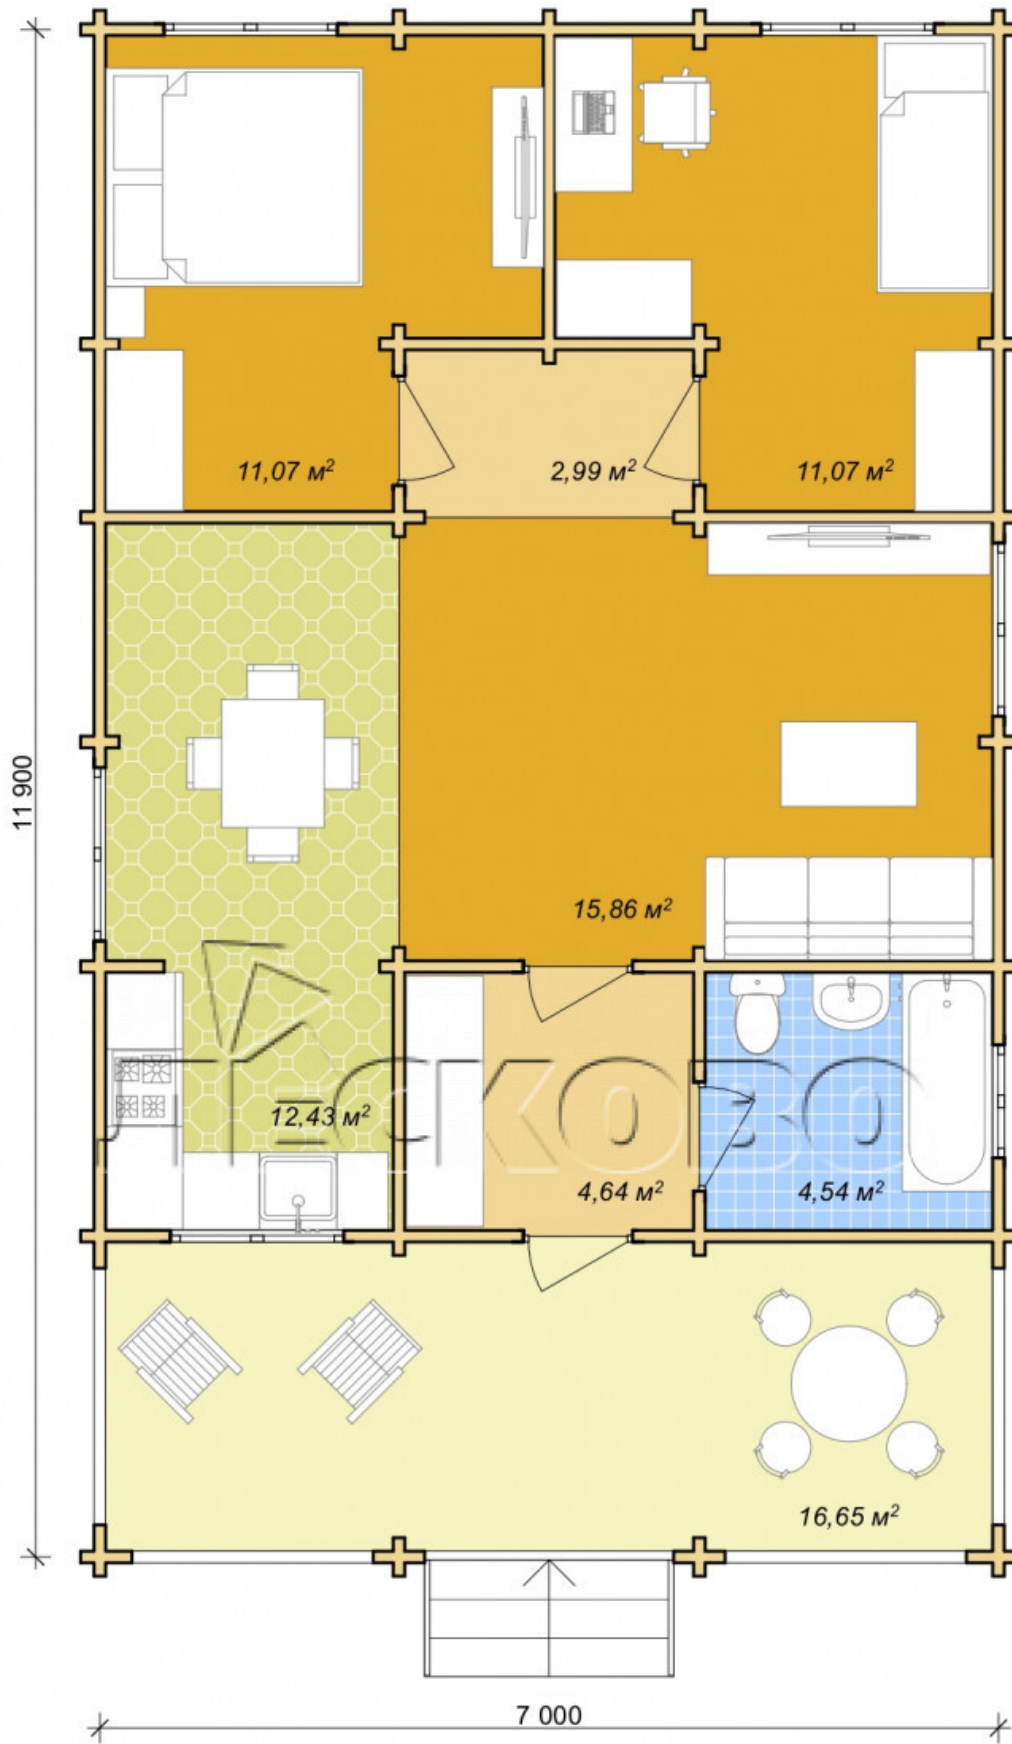

## Log Cabin "DS" series 3.5×3

Project Dimensions

7.3 × 12.2 / 81 m<sup>2</sup>

Full house set

**12,376 €**

## Project planning

## House Kit

- Wall kit: 44 × 145mm mini-chamber drying chamber with bowls for the project. The material of the tree is spruce, pine (GOST 8486). Humidity 12-14%. The height of the walls is 2.16 m;
- Logs, lower harness: board 45 × 145 mm chamber drying 10-12%;
- Floors: floorboard 35 mm, Chamber drying;
- Ceiling: imitation of a bar 20 × 135 mm, Chamber drying;
- Wooden windows, glass 4 mm, Single. Treatment with a colorless antiseptic. Hardware;

0.87×0.78 м.1 шт.

1.34×0.91 м.5 шт.

- Wooden doors;

4 шт.

0.84×1.885 м.

glass.1 шт.

7. Platbands: dry planed board 20 × 100 mm;

8. Roof: shingles.