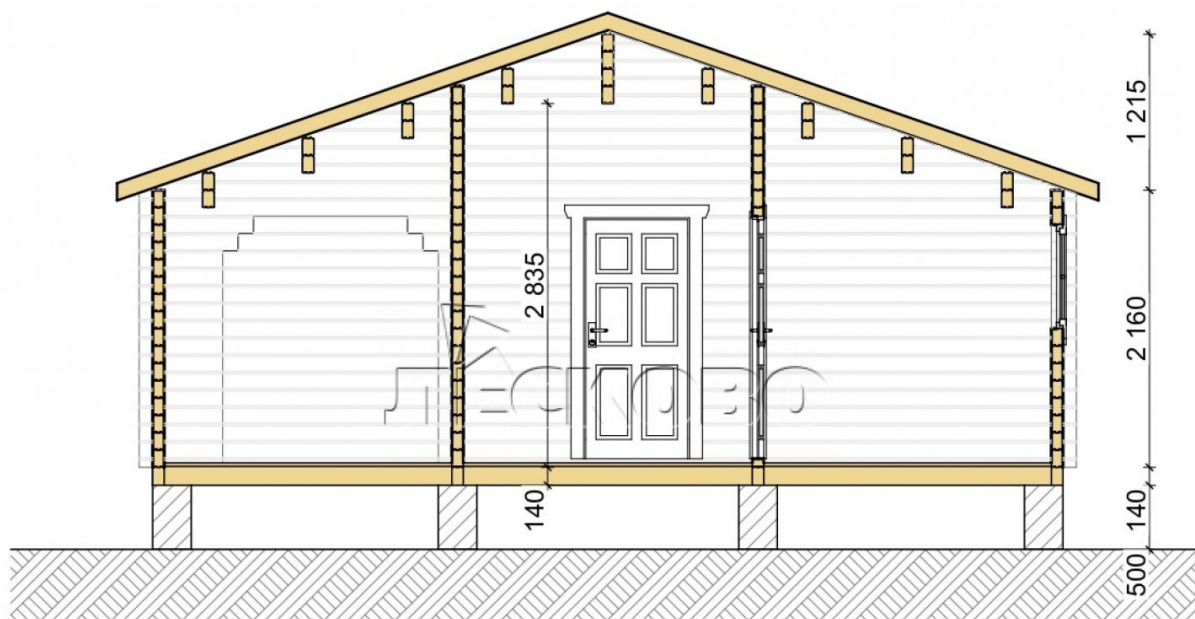

## Log Cabin "DS" series 3.5×3

Project Dimensions

7.3 × 12.2 / 81 m<sup>2</sup>

Full house set

**12,376 €**

### Timber

45 MM

65 MM  
+ 3,618 €

## House Kit

- Wall kit: 44 × 145mm mini-chamber drying chamber with bowls for the project. The material of the tree is spruce, pine (GOST 8486). Humidity 12-14%. The height of the walls is 2.16 m;
- Logs, lower harness: board 45 × 145 mm chamber drying 10-12%;
- Floors: floorboard 35 mm, Chamber drying;
- Ceiling: imitation of a bar 20 × 135 mm, Chamber drying;
- Wooden windows, glass 4 mm, Single. Treatment with a colorless antiseptic. Hardware;