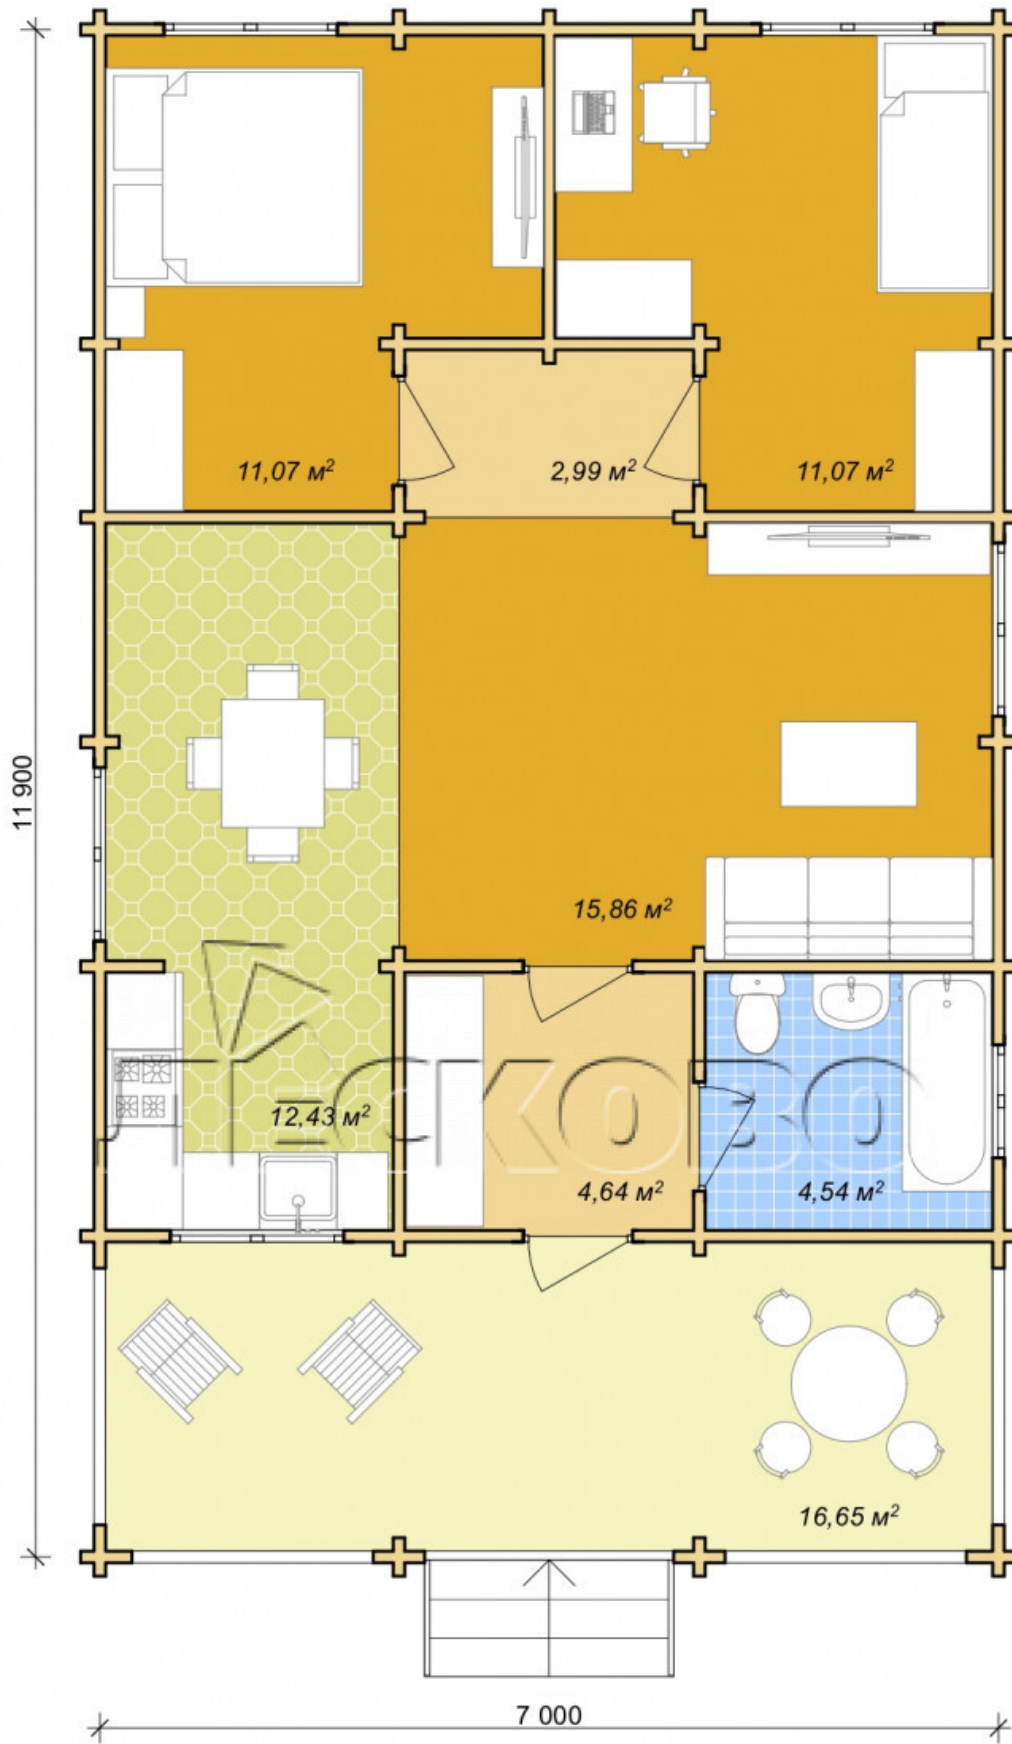

Log Cabin "DS" series 3.5×3

Project Dimensions

7.3 × 12.2 / 81 m²

Full house set

13,190 €

Timber

45 MM

65 MM
+ 3,856 €

Project planning

House Kit

- Wall kit: 44 × 145mm mini-chamber drying chamber with bowls for the project. The material of the tree is spruce, pine (GOST 8486). Humidity 12-14%. The height of the walls is 2.16 m;
- Logs, lower harness: board 45 × 145 mm chamber drying 10-12%;
- Floors: floorboard 35 mm, Chamber drying;
- Ceiling: imitation of a bar 20 × 135 mm, Chamber drying;
- Wooden windows, glass 4 mm, Single. Treatment with a colorless antiseptic. Hardware;

0.87×0.78 м.1 шт.

1.34×0.91 м.5 шт.

- Wooden doors;

4 шт.

0.84×1.885 м.

glass.1 шт.

7. Platbands: dry planed board 20 × 100 mm;

8. Roof: shingles.