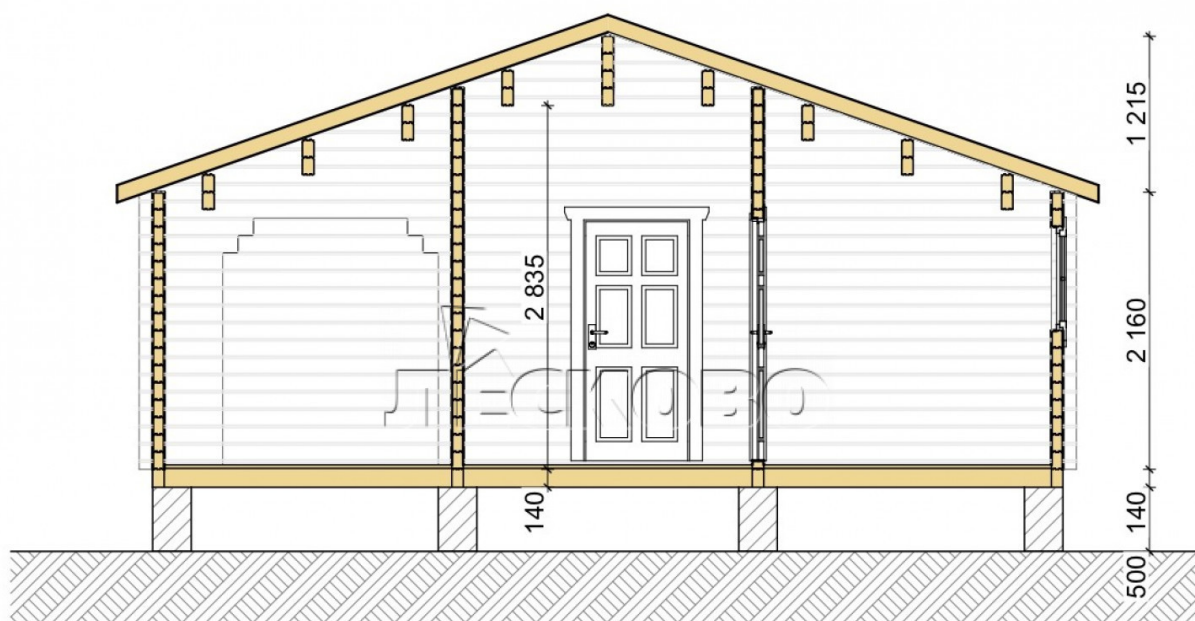

Log Cabin "DS" series 3.5×3

Project Dimensions

7.3 × 12.2 / 81 m²

Full house set

13,190 €

Timber

45 MM

65 MM
+ 3,856 €

Project planning

House Kit

- Wall kit: 44 × 145mm mini-chamber drying chamber with bowls for the project. The material of the tree is spruce, pine (GOST 8486). Humidity 12-14%. The height of the walls is 2.16 m;
- Logs, lower harness: board 45 × 145 mm chamber drying 10-12%;
- Floors: floorboard 35 mm, Chamber drying;
- Ceiling: imitation of a bar 20 × 135 mm, Chamber drying;
- Wooden windows, glass 4 mm, Single. Treatment with a colorless antiseptic. Hardware;

0.87×0.78 м.1 шт.

1.34×0.91 м.5 шт.

- Wooden doors;

4 шт.

0.84×1.885 м.

glass.1 шт.

7. Platbands: dry planed board 20 × 100 mm;

8. Roof: shingles.