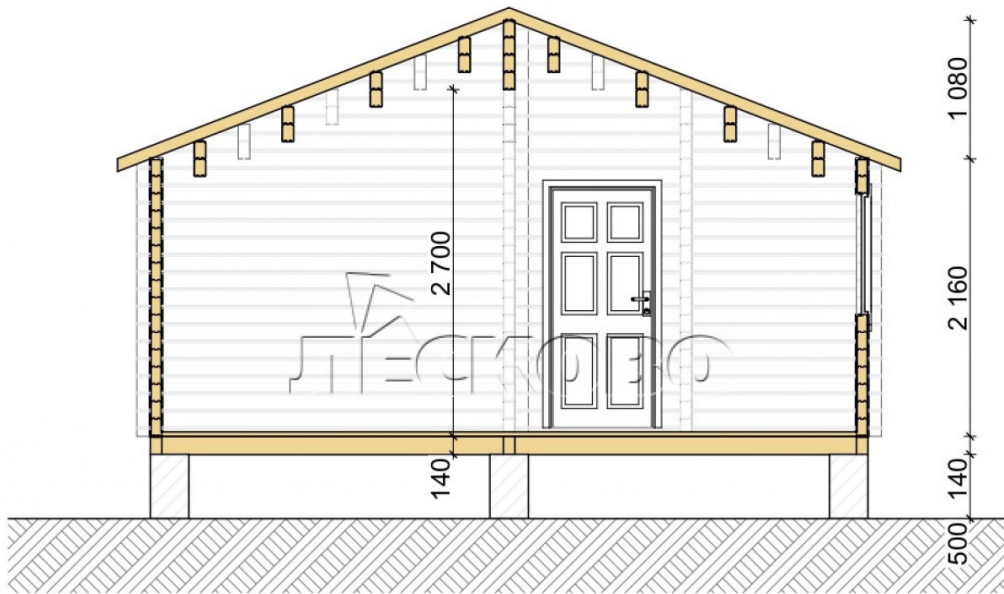

Log Cabin "DS" series 3.5×3

Project Dimensions

5.8 × 8.8 / 44.4 m²

Full house set

7,979 €

Timber

45 MM

65 MM
+ 2,250 €

Project planning

House Kit

- Wall kit: 44 × 145mm mini-chamber drying chamber with bowls for the project. The material of the tree is spruce, pine (GOST 8486). Humidity 12-14%. The height of the walls is 2.16 m;
- Logs, lower harness: board 45 × 145 mm chamber drying 10-12%;
- Floors: floorboard 35 mm, Chamber drying;
- Ceiling: imitation of a bar 20 × 135 mm, Chamber drying;
- Wooden windows, glass 4 mm, Single. Treatment with a colorless antiseptic. Hardware;

0.40×0.38 м.1 шт.

0.87×0.78 м.2 шт.

1.34×0.91 м.3 шт.

- Wooden doors;

3 шт.

0.84×1.885 м.

glass.1 шт.

7. Platbands: dry planed board 20 × 100 mm;