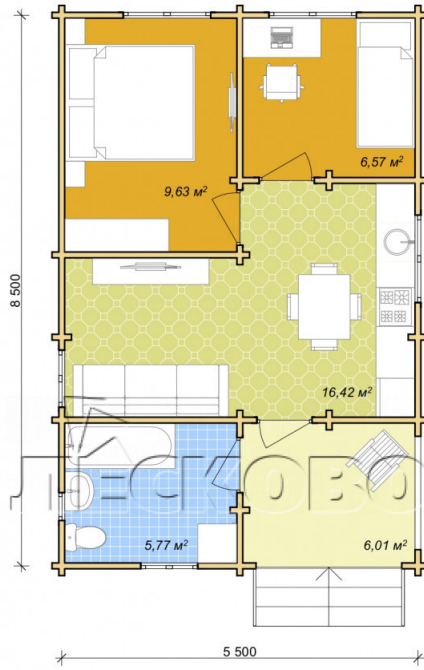

## Log Cabin "DS" series 3.5×3

Project Dimensions

5.8 × 8.8 / 44.4 m<sup>2</sup>

Цена

**11,185 €**

## House Kit

- Wall kit: 44 × 145mm mini-chamber drying chamber with bowls for the project. The material of the tree is spruce, pine (GOST 8486). Humidity 12-14%. The height of the walls is 2.16 m;
- Logs, lower harness: board 45 × 145 mm chamber drying 12-16%;
- Floors: floorboard 35 mm, Chamber drying;
- Ceiling: imitation of a bar 20 × 135 mm, Chamber drying;
- Wooden windows, glass 4 mm, Single. Treatment with a colorless antiseptic. Hardware;

0.40×0.38 м.1 шт.

0.87×0.78 м.2 шт.

1.34×0.91 м.3 шт.

- Wooden doors;

3 шт.

0.84×1.885 м.

glass.1 шт.

7. Platbands: dry planed board 20 × 100 mm;