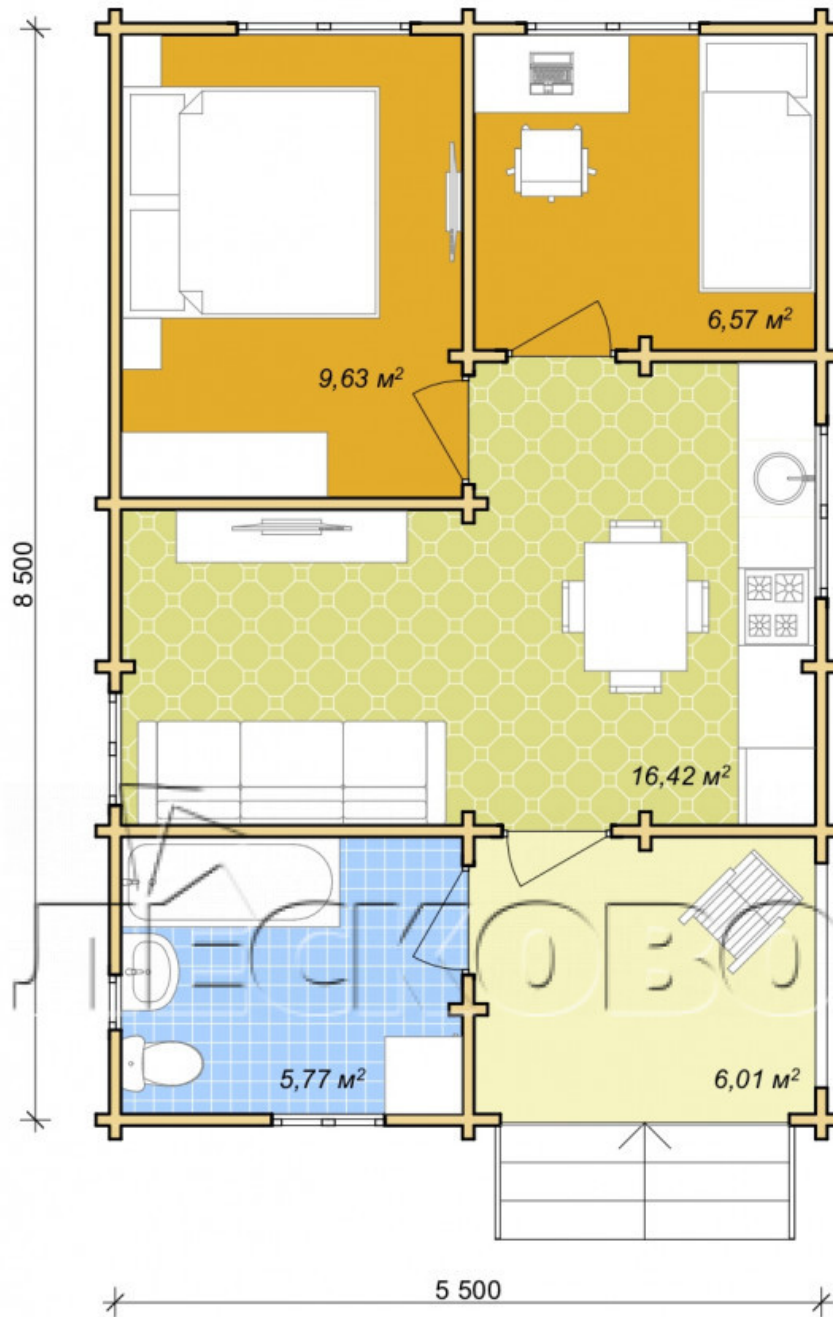

Log Cabin "DS" series 3.5×3

Project Dimensions

5.8 × 8.8 / 44.4 m²

Full house set

7,979 €

Timber

45 MM

65 MM
+ 2,250 €

Project planning

House Kit

- Wall kit: 44 × 145mm mini-chamber drying chamber with bowls for the project. The material of the tree is spruce, pine (GOST 8486). Humidity 12-14%. The height of the walls is 2.16 m;
- Logs, lower harness: board 45 × 145 mm chamber drying 10-12%;
- Floors: floorboard 35 mm, Chamber drying;
- Ceiling: imitation of a bar 20 × 135 mm, Chamber drying;
- Wooden windows, glass 4 mm, Single. Treatment with a colorless antiseptic. Hardware;

0.40×0.38 м.1 шт.

0.87×0.78 м.2 шт.

1.34×0.91 м.3 шт.

- Wooden doors;

3 шт.

0.84×1.885 м.

glass.1 шт.

7. Platbands: dry planed board 20 × 100 mm;