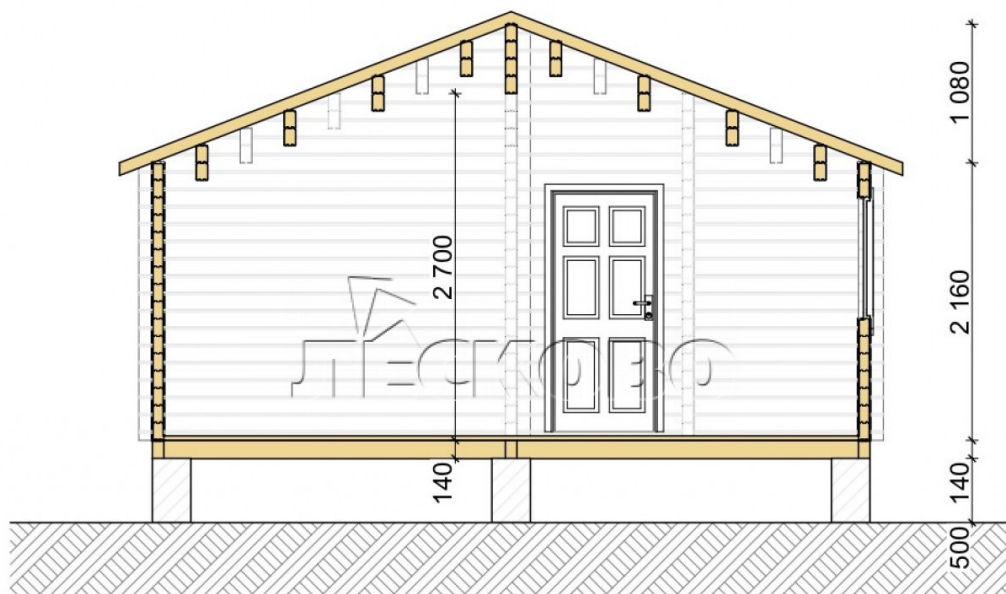

## Log Cabin "DS" series 3.5×3

Project Dimensions

5.8 × 8.8 / 44.4 m<sup>2</sup>

Full house set

**8,503 €**

### Timber

45 MM

65 MM  
+ 2,398 €

## House Kit

- Wall kit: 44 × 145mm mini-chamber drying chamber with bowls for the project. The material of the tree is spruce, pine (GOST 8486). Humidity 12-14%. The height of the walls is 2.16 m;
- Logs, lower harness: board 45 × 145 mm chamber drying 10-12%;
- Floors: floorboard 35 mm, Chamber drying;
- Ceiling: imitation of a bar 20 × 135 mm, Chamber drying;
- Wooden windows, glass 4 mm, Single. Treatment with a colorless antiseptic. Hardware;