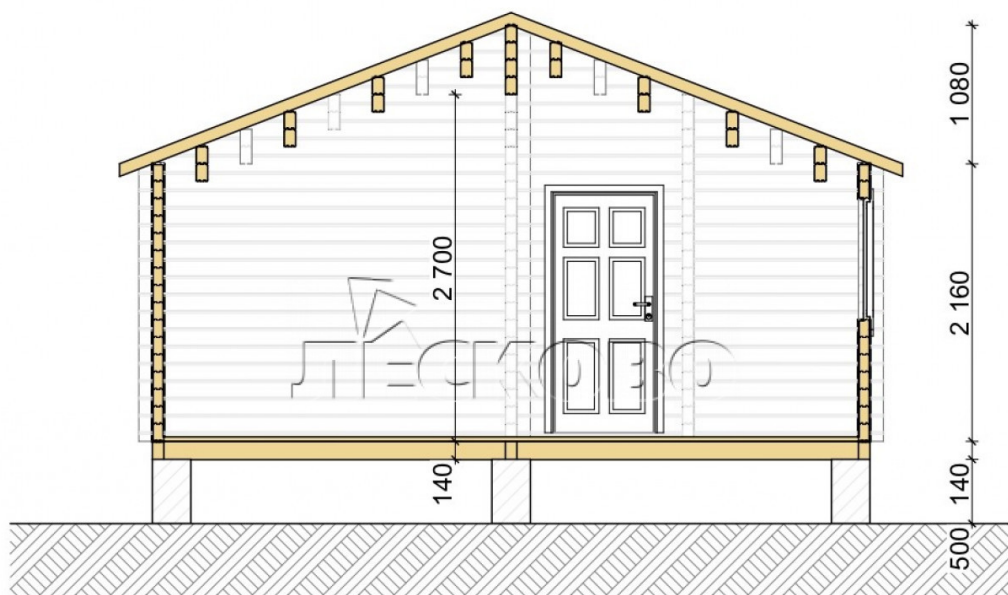

Log Cabin "DS" series 3.5×3

Project Dimensions

5.8 × 8.8 / 44.4 m²

Цена

11,215 €

Timber

45 mm

65 mm
+ 3,047 €

Assembling a house kit

No assembly required

Assembly required
+ 2,804 €

Project planning

House Kit

- Wall kit: 44 × 145mm mini-chamber drying chamber with bowls for the project. The material of the tree is spruce, pine (GOST 8486). Humidity 12-14%. The height of the walls is 2.16 m;
- Logs, lower harness: board 45 × 145 mm chamber drying 12-16%;
- Floors: floorboard 35 mm, Chamber drying;
- Ceiling: imitation of a bar 20 × 135 mm, Chamber drying;
- Wooden windows, glass 4 mm, Single. Treatment with a colorless antiseptic. Hardware;

0.40×0.38 м.1 шт.

0.87×0.78 м.2 шт.

1.34×0.91 м.3 шт.

- Wooden doors;

3 шт.

0.84×1.885 м.

glass.1 шт.

7. Platbands: dry planed board 20 × 100 mm;