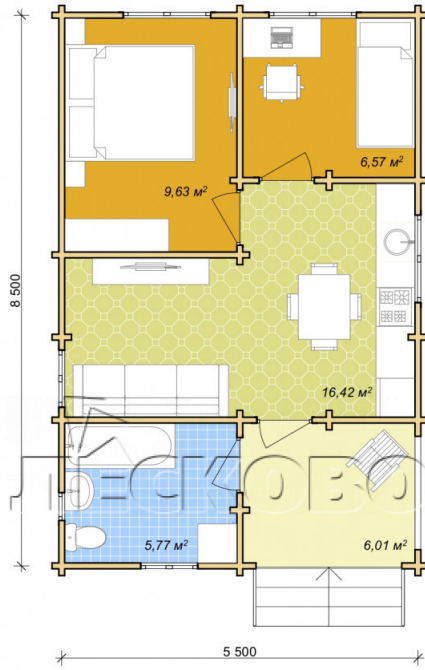

Log Cabin "DS" series 3.5×3

Project Dimensions

5.8 × 8.8 / 44.4 m²

Цена

11,215 €

Timber

45 mm

65 mm
+ 3,047 €

Assembling a house kit

No assembly required

Assembly required
+ 2,804 €

Project planning

House Kit

- Wall kit: 44 × 145mm mini-chamber drying chamber with bowls for the project. The material of the tree is spruce, pine (GOST 8486). Humidity 12-14%. The height of the walls is 2.16 m;
- Logs, lower harness: board 45 × 145 mm chamber drying 12-16%;
- Floors: floorboard 35 mm, Chamber drying;
- Ceiling: imitation of a bar 20 × 135 mm, Chamber drying;
- Wooden windows, glass 4 mm, Single. Treatment with a colorless antiseptic. Hardware;

0.40×0.38 м.1 шт.

0.87×0.78 м.2 шт.

1.34×0.91 м.3 шт.

- Wooden doors;

3 шт.

0.84×1.885 м.

glass.1 шт.

7. Platbands: dry planed board 20 × 100 mm;