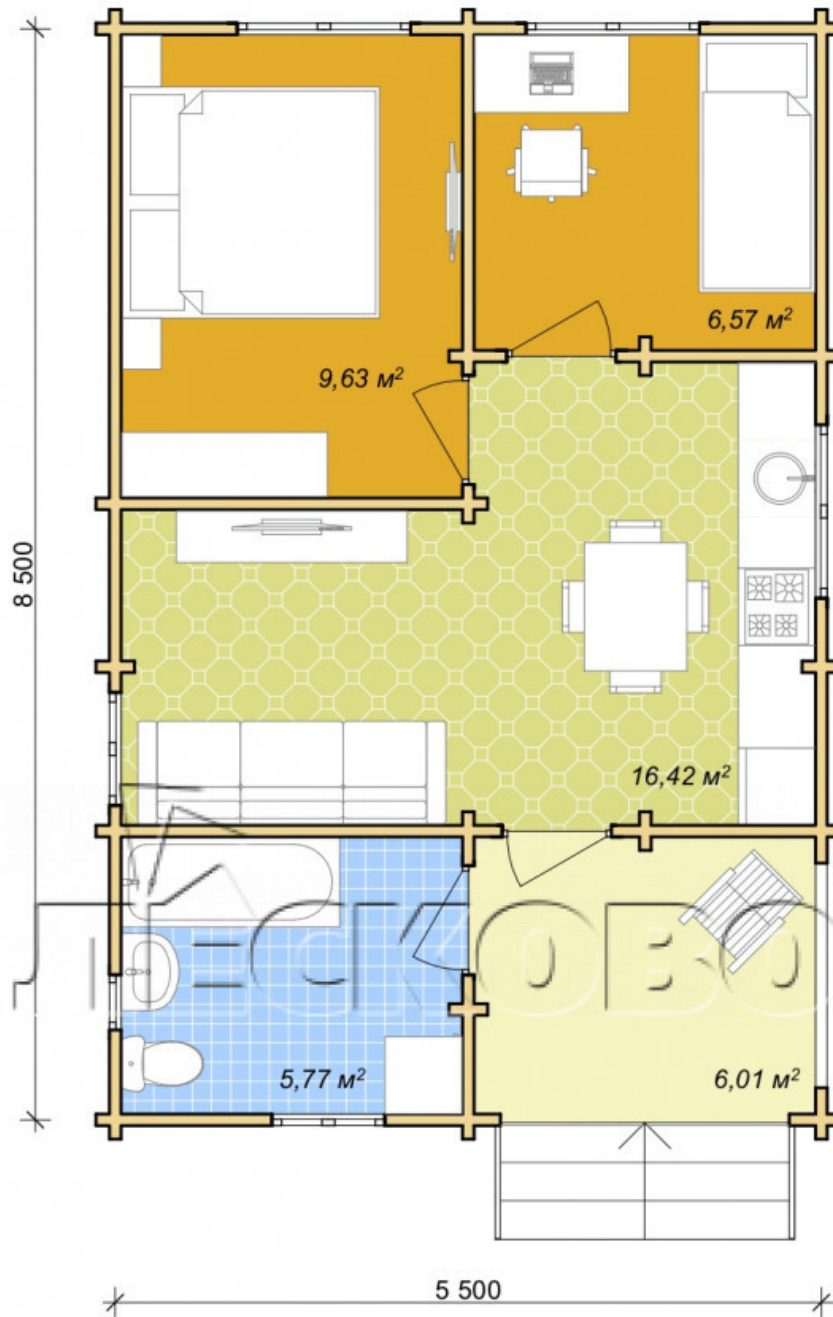

## Log Cabin "DS" series 3.5×3

Project Dimensions

5.8 × 8.8 / 44.4 m<sup>2</sup>

Full house set

**8,503 €**

### Timber

45 MM

65 MM  
+ 2,398 €

## House Kit

- Wall kit: 44 × 145mm mini-chamber drying chamber with bowls for the project. The material of the tree is spruce, pine (GOST 8486). Humidity 12-14%. The height of the walls is 2.16 m;
- Logs, lower harness: board 45 × 145 mm chamber drying 10-12%;
- Floors: floorboard 35 mm, Chamber drying;
- Ceiling: imitation of a bar 20 × 135 mm, Chamber drying;
- Wooden windows, glass 4 mm, Single. Treatment with a colorless antiseptic. Hardware;

0.40×0.38 м.1 шт.

0.87×0.78 м.2 шт.

1.34×0.91 м.3 шт.

- Wooden doors;

3 шт.

0.84×1.885 м.  
glass.1 шт.

7. Platbands: dry planed board 20 × 100 mm;

8. Roof: shingles.