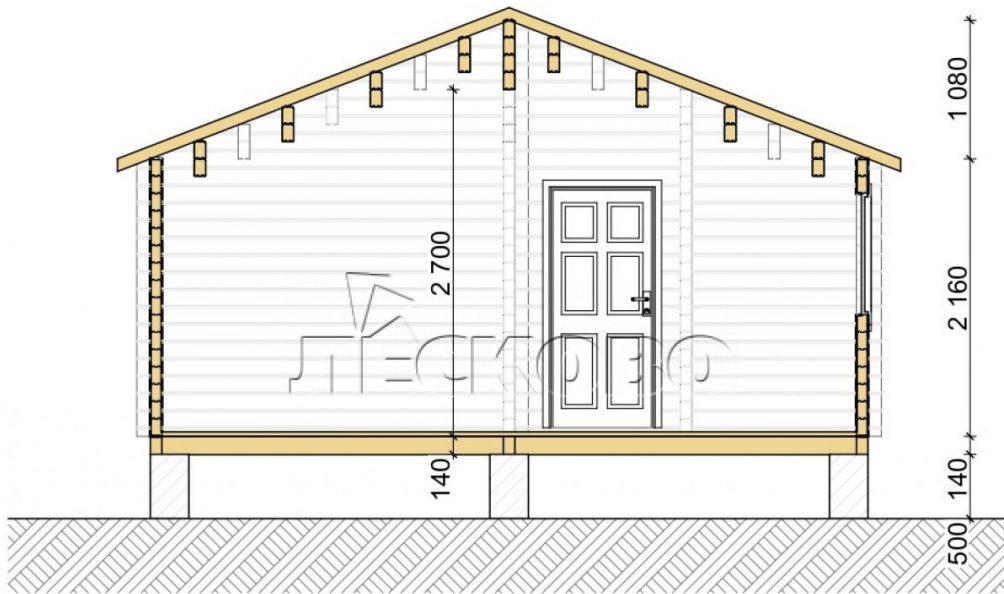

## Log Cabin "DS" series 3.5×3

Project Dimensions

5.8 × 8.8 / 44.4 m<sup>2</sup>

Цена

**11,185 €**

## House Kit

- Wall kit: 44 × 145mm mini-chamber drying chamber with bowls for the project. The material of the tree is spruce, pine (GOST 8486). Humidity 12-14%. The height of the walls is 2.16 m;
- Logs, lower harness: board 45 × 145 mm chamber drying 12-16%;
- Floors: floorboard 35 mm, Chamber drying;
- Ceiling: imitation of a bar 20 × 135 mm, Chamber drying;
- Wooden windows, glass 4 mm, Single. Treatment with a colorless antiseptic. Hardware;