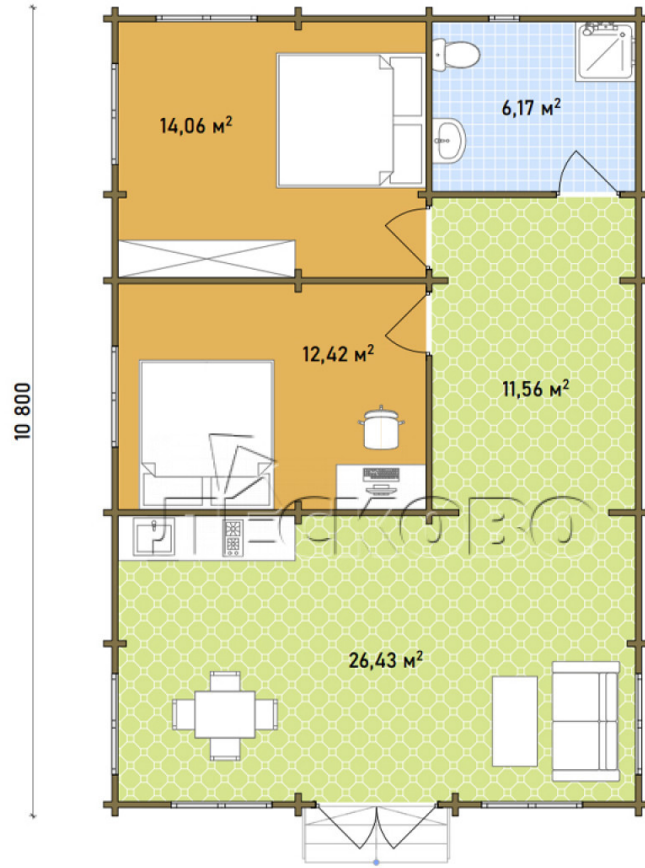

Log Cabin "DS" series 3.5×3

Project Dimensions

7.3 × 10.8 / 70.5 m²

Full house set

12,669 €

Timber

45 MM

65 MM
+ 3,583 €

Project planning

7 300

House Kit

- Wall kit: 44 × 145mm mini-chamber drying chamber with bowls for the project. The material of the tree is spruce, pine (GOST 8486). Humidity 12-14%. The height of the walls is 2.16 m;
- Logs, lower harness: board 45 × 145 mm chamber drying 10-12%;
- Floors: floorboard 35 mm, Chamber drying;
- Ceiling: imitation of a bar 20 × 135 mm, Chamber drying;
- Wooden windows, glass 4 mm, Single. Treatment with a colorless antiseptic. Hardware;

0.40×0.38 м.1 шт.

1.34×0.91 м.7 шт.

- Wooden doors;

3 шт.

1.62×1.885 м.1 шт.

7. Platbands: dry planed board 20 × 100 mm;

8. Roof: shingles.

9. Skirting board 35 mm.