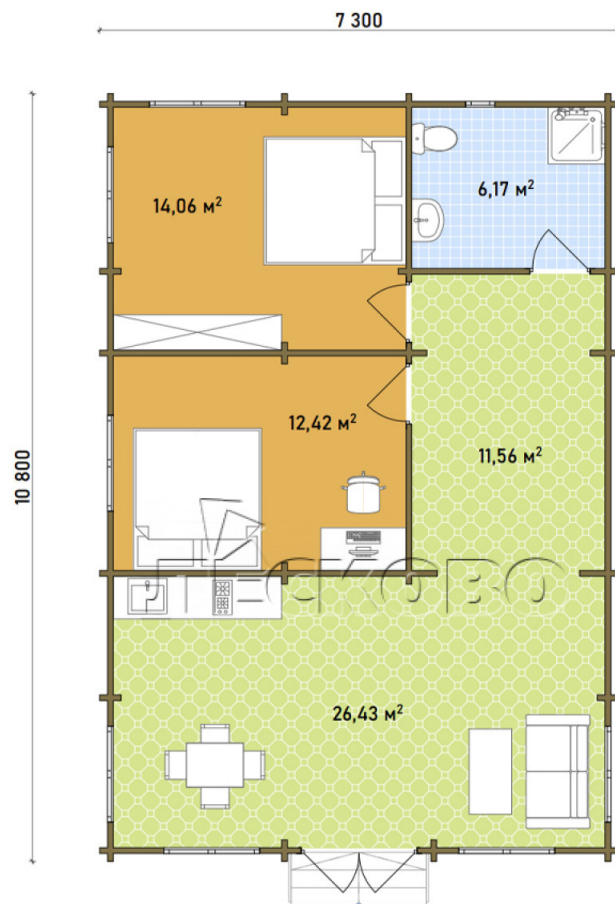

## Log Cabin "DS" series 3.5×3

Project Dimensions

7.3 × 10.8 / 70.5 m<sup>2</sup>

Цена

**17,415 €**

### Timber

45 mm

65 mm  
+ 4,776 €

# House Kit

- Wall kit: 44 × 145mm mini-chamber drying chamber with bowls for the project. The material of the tree is spruce, pine (GOST 8486). Humidity 12-14%. The height of the walls is 2.16 m;
- Logs, lower harness: board 45 × 145 mm chamber drying 12-16%;
- Floors: floorboard 35 mm, Chamber drying;
- Ceiling: imitation of a bar 20 × 135 mm, Chamber drying;
- Wooden windows, glass 4 mm, Single. Treatment with a colorless antiseptic. Hardware;

0.40×0.38 м.1 шт.

1.34×0.91 м.7 шт.

- Wooden doors;

3 шт.

1.62×1.885 м.1 шт.

7. Platbands: dry planed board 20 × 100 mm;

8. Roof: shingles.

9. Skirting board 35 mm.