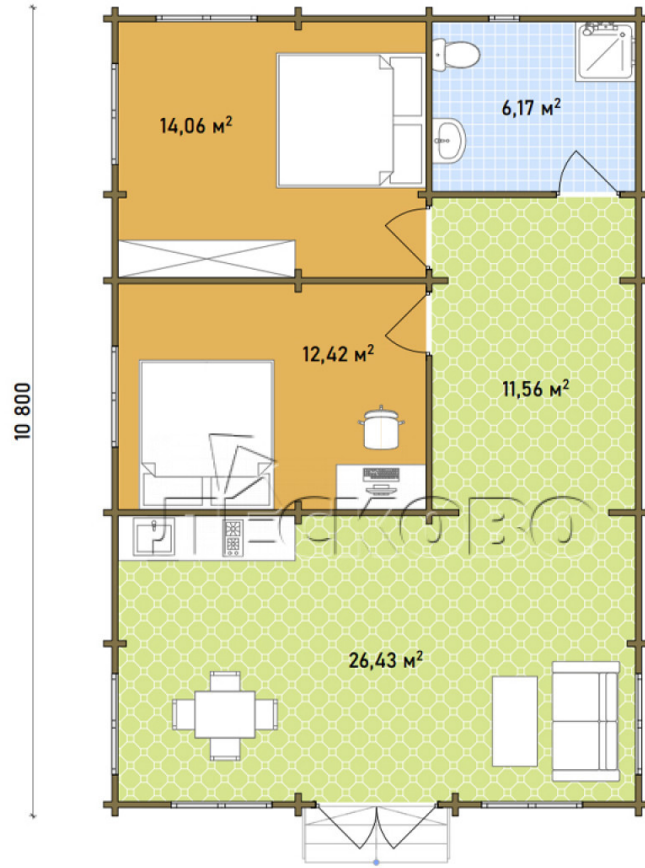

Log Cabin "DS" series 3.5×3

Project Dimensions

7.3 × 10.8 / 70.5 m²

Full house set

13,299 €

Timber

45 MM

65 MM
+ 3,761 €

Project planning

7 300

House Kit

- Wall kit: 44 × 145mm mini-chamber drying chamber with bowls for the project. The material of the tree is spruce, pine (GOST 8486). Humidity 12-14%. The height of the walls is 2.16 m;
- Logs, lower harness: board 45 × 145 mm chamber drying 10-12%;
- Floors: floorboard 35 mm, Chamber drying;
- Ceiling: imitation of a bar 20 × 135 mm, Chamber drying;
- Wooden windows, glass 4 mm, Single. Treatment with a colorless antiseptic. Hardware;

0.40×0.38 м.1 шт.

1.34×0.91 м.7 шт.

- Wooden doors;

3 шт.

1.62×1.885 м.1 шт.

7. Platbands: dry planed board 20 × 100 mm;

8. Roof: shingles.

9. Skirting board 35 mm.