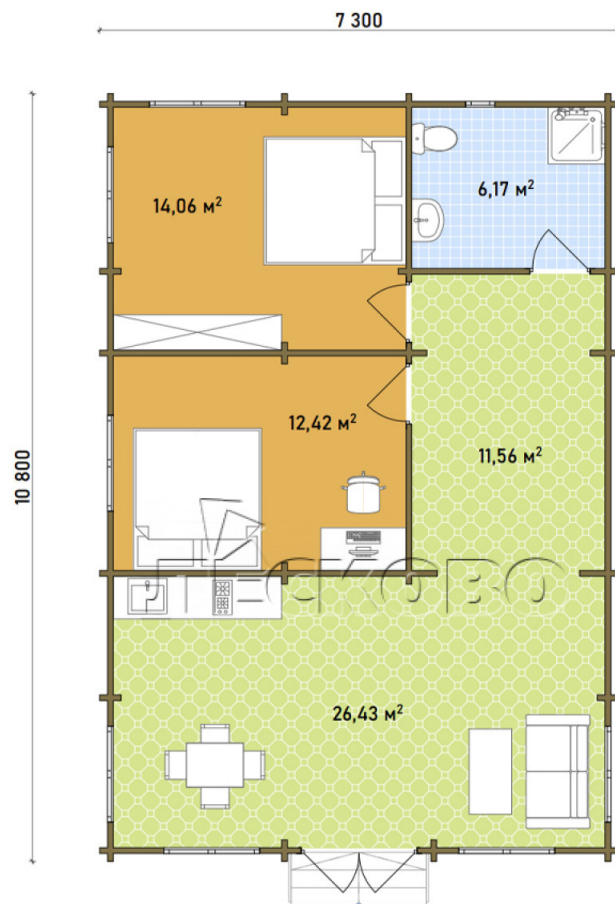

## Log Cabin "DS" series 3.5×3

Project Dimensions

7.3 × 10.8 / 70.5 m<sup>2</sup>

Цена

**17,295 €**

### Timber

45 mm

65 mm  
+ 4,743 €

# House Kit

- Wall kit: 44 × 145mm mini-chamber drying chamber with bowls for the project. The material of the tree is spruce, pine (GOST 8486). Humidity 12-14%. The height of the walls is 2.16 m;
- Logs, lower harness: board 45 × 145 mm chamber drying 12-16%;
- Floors: floorboard 35 mm, Chamber drying;
- Ceiling: imitation of a bar 20 × 135 mm, Chamber drying;
- Wooden windows, glass 4 mm, Single. Treatment with a colorless antiseptic. Hardware;

0.40×0.38 м.1 шт.

1.34×0.91 м.7 шт.

- Wooden doors;

3 шт.

1.62×1.885 м.1 шт.

7. Platbands: dry planed board 20 × 100 mm;

8. Roof: shingles.

9. Skirting board 35 mm.