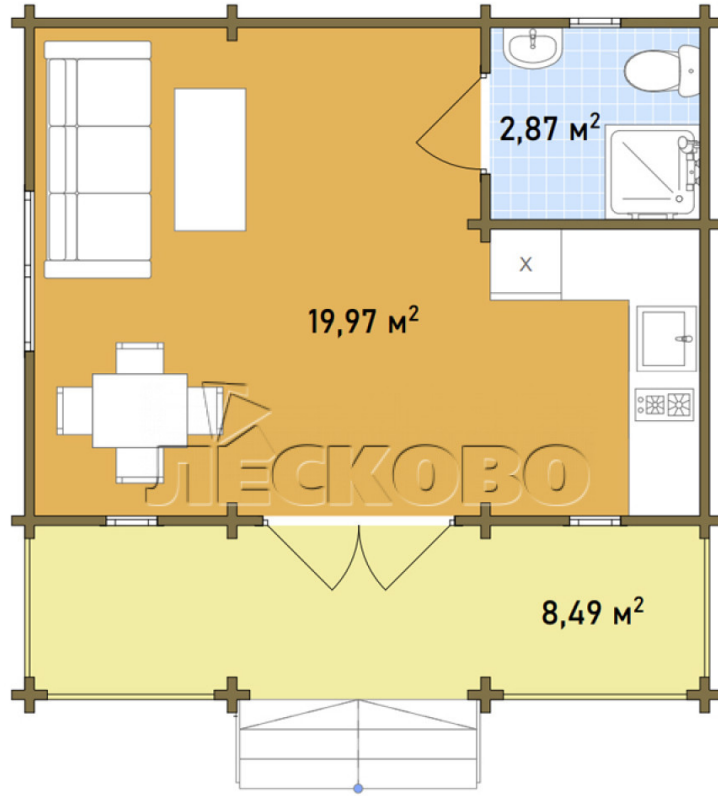

Log Cabin "DS" series 3.5×3

Project Dimensions

6 × 6 / 31.3 m²

Full house set

6,271 €

Timber

45 MM

65 MM
+ 1,546 €

Project planning

6 000

6 000

House Kit

- Wall kit: 44 × 145mm mini-chamber drying chamber with bowls for the project. The material of the tree is spruce, pine (GOST 8486). Humidity 12-14%. The height of the walls is 2.16 m;
- Logs, lower harness: board 45 × 145 mm chamber drying 10-12%;
- Floors: floorboard 35 mm, Chamber drying;
- Ceiling: imitation of a bar 20 × 135 mm, Chamber drying;
- Wooden windows, glass 4 mm, Single. Treatment with a colorless antiseptic. Hardware;

0.40×0.38 м.1 шт.

0.42×1.885 м.2 шт.

1.34×0.91 м.1 шт.

- Wooden doors;

1.62×1.885 м.1 шт.

7. Platbands: dry planed board 20 × 100 mm;

8. Roof: shingles.

9. Skirting board 35 mm.