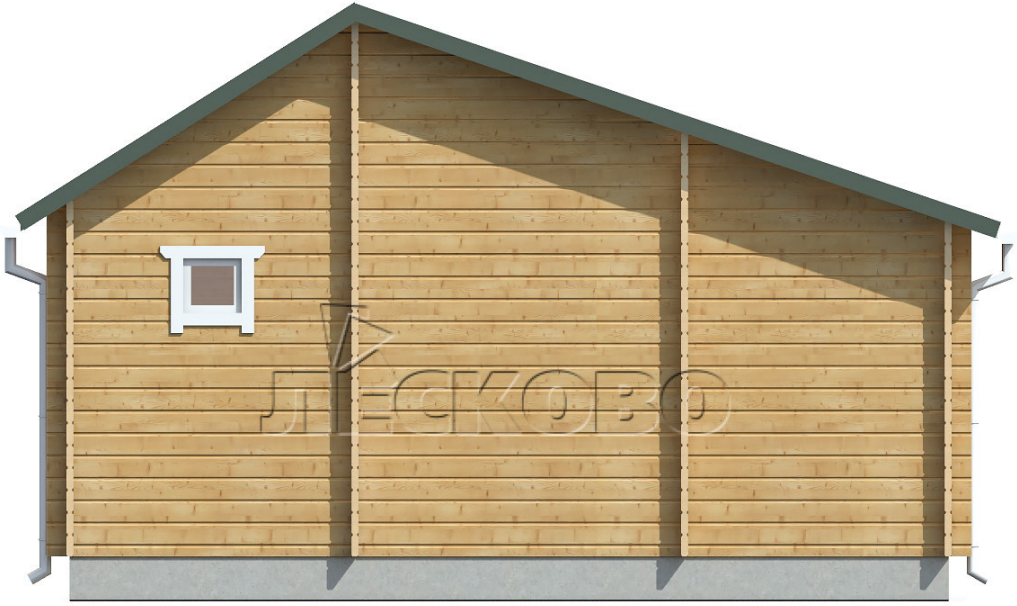

Log Cabin "DS" series 3.5×3

Project Dimensions

6 × 6 / 31.3 m²

Full house set

5,643 €

Timber

45 MM

65 MM
+ 1,391 €

Project planning

House Kit

- Wall kit: 44 × 145mm mini-chamber drying chamber with bowls for the project. The material of the tree is spruce, pine (GOST 8486). Humidity 12-14%. The height of the walls is 2.16 m;
- Logs, lower harness: board 45 × 145 mm chamber drying 10-12%;
- Floors: floorboard 35 mm, Chamber drying;
- Ceiling: imitation of a bar 20 × 135 mm, Chamber drying;
- Wooden windows, glass 4 mm, Single. Treatment with a colorless antiseptic. Hardware;

0.40×0.38 м.1 шт.

0.42×1.885 м.2 шт.

1.34×0.91 м.1 шт.

- Wooden doors;

1.62×1.885 м.1 шт.

7. Platbands: dry planed board 20 × 100 mm;

8. Roof: shingles.

9. Skirting board 35 mm.