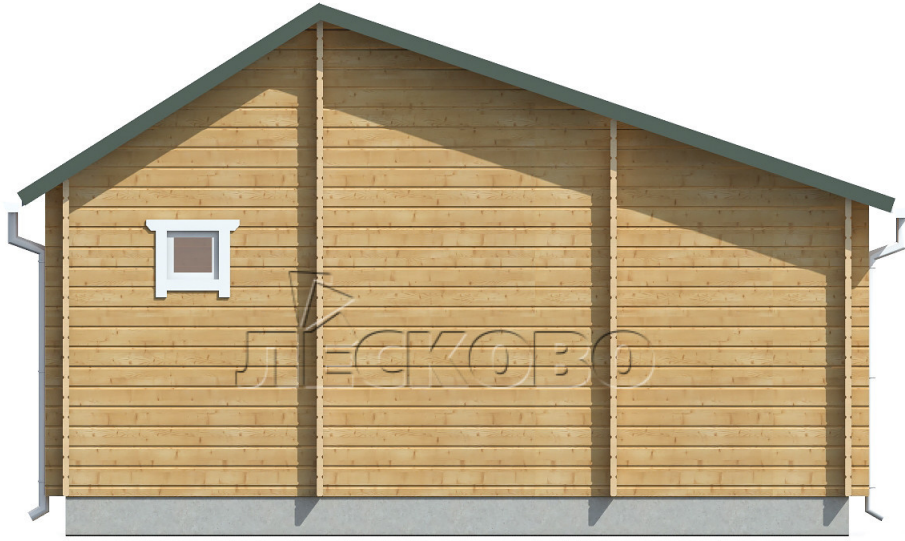

## Log Cabin "DS" series 3.5×3

Project Dimensions

6 × 6 / 31.3 m<sup>2</sup>

Цена

**8,092 €**

# House Kit

- Wall kit: 44 × 145mm mini-chamber drying chamber with bowls for the project. The material of the tree is spruce, pine (GOST 8486). Humidity 12-14%. The height of the walls is 2.16 m;
- Logs, lower harness: board 45 × 145 mm chamber drying 12-16%;
- Floors: floorboard 35 mm, Chamber drying;
- Ceiling: imitation of a bar 20 × 135 mm, Chamber drying;
- Wooden windows, glass 4 mm, Single. Treatment with a colorless antiseptic. Hardware;