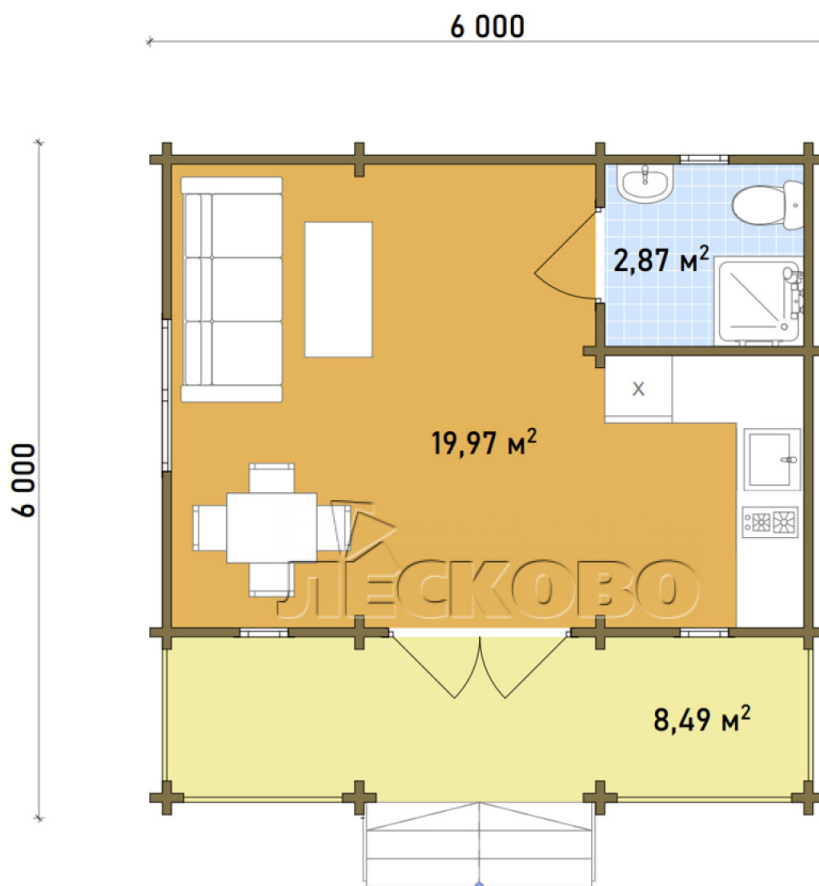

Log Cabin "DS" series 3.5×3

Project Dimensions

6 × 6 / 31.3 m²

Цена

8,036 €

Timber

45 mm

65 mm
+ 1,947 €

Assembling a house kit

No assembly required

Assembly required
+ 2,009 €

Project planning

House Kit

- Wall kit: 44 × 145mm mini-chamber drying chamber with bowls for the project. The material of the tree is spruce, pine (GOST 8486). Humidity 12-14%. The height of the walls is 2.16 m;
- Logs, lower harness: board 45 × 145 mm chamber drying 12-16%;
- Floors: floorboard 35 mm, Chamber drying;
- Ceiling: imitation of a bar 20 × 135 mm, Chamber drying;
- Wooden windows, glass 4 mm, Single. Treatment with a colorless antiseptic. Hardware;

0.40×0.38 м.1 шт.

0.42×1.885 м.2 шт.

1.34×0.91 м.1 шт.

- Wooden doors;

1.62×1.885 м.1 шт.

7. Platbands: dry planed board 20 × 100 mm;

8. Roof: shingles.

9. Skirting board 35 mm.