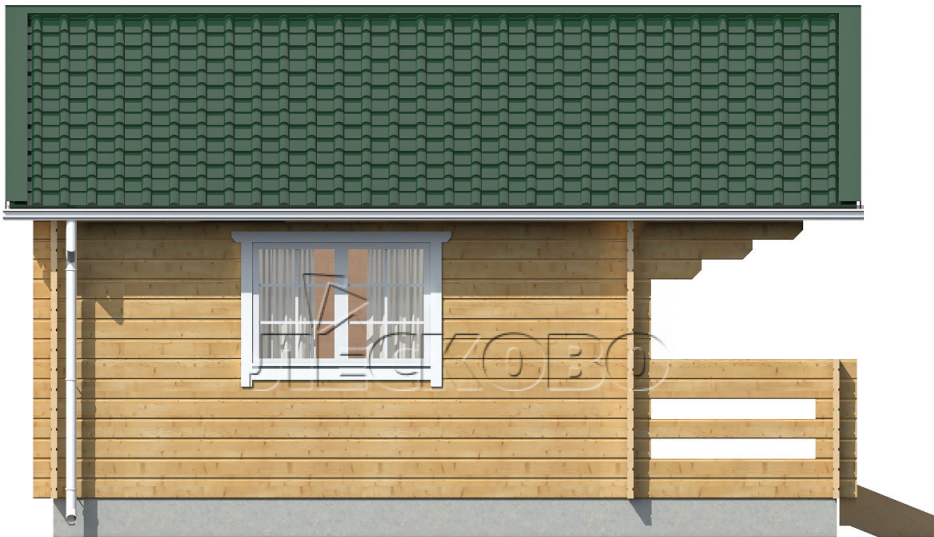

Log Cabin "DS" series 3.5×3

Project Dimensions

6 × 6 / 31.3 m²

Цена

8,036 €

Timber

45 mm

65 mm
+ 1,947 €

Assembling a house kit

No assembly required

Assembly required
+ 2,009 €

Project planning

House Kit

- Wall kit: 44 × 145mm mini-chamber drying chamber with bowls for the project. The material of the tree is spruce, pine (GOST 8486). Humidity 12-14%. The height of the walls is 2.16 m;
- Logs, lower harness: board 45 × 145 mm chamber drying 12-16%;
- Floors: floorboard 35 mm, Chamber drying;
- Ceiling: imitation of a bar 20 × 135 mm, Chamber drying;
- Wooden windows, glass 4 mm, Single. Treatment with a colorless antiseptic. Hardware;

0.40×0.38 м.1 шт.

0.42×1.885 м.2 шт.

1.34×0.91 м.1 шт.

- Wooden doors;

1.62×1.885 м.1 шт.

7. Platbands: dry planed board 20 × 100 mm;

8. Roof: shingles.

9. Skirting board 35 mm.