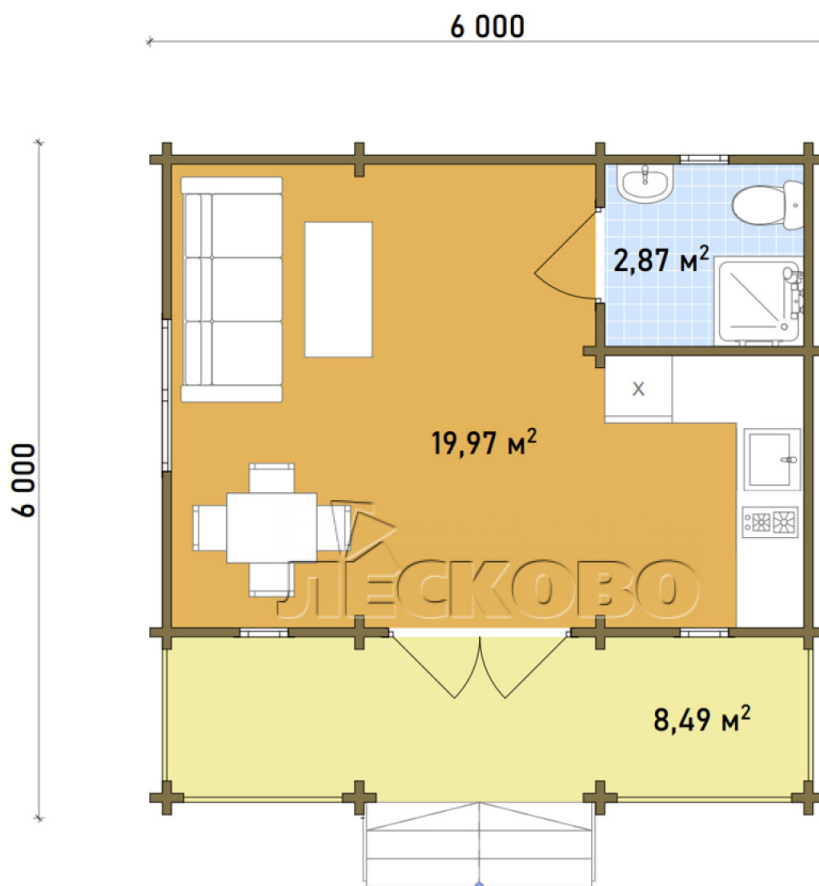

## Log Cabin "DS" series 3.5×3

Project Dimensions

6 × 6 / 31.3 m<sup>2</sup>

Цена

**8,092 €**

### Timber

45 mm

65 mm  
+ 1,960 €

# House Kit

- Wall kit: 44 × 145mm mini-chamber drying chamber with bowls for the project. The material of the tree is spruce, pine (GOST 8486). Humidity 12-14%. The height of the walls is 2.16 m;
- Logs, lower harness: board 45 × 145 mm chamber drying 12-16%;
- Floors: floorboard 35 mm, Chamber drying;
- Ceiling: imitation of a bar 20 × 135 mm, Chamber drying;
- Wooden windows, glass 4 mm, Single. Treatment with a colorless antiseptic. Hardware;

0.40×0.38 м.1 шт.

0.42×1.885 м.2 шт.

1.34×0.91 м.1 шт.

- Wooden doors;

1.62×1.885 м.1 шт.

7. Platbands: dry planed board 20 × 100 mm;

8. Roof: shingles.

9. Skirting board 35 mm.