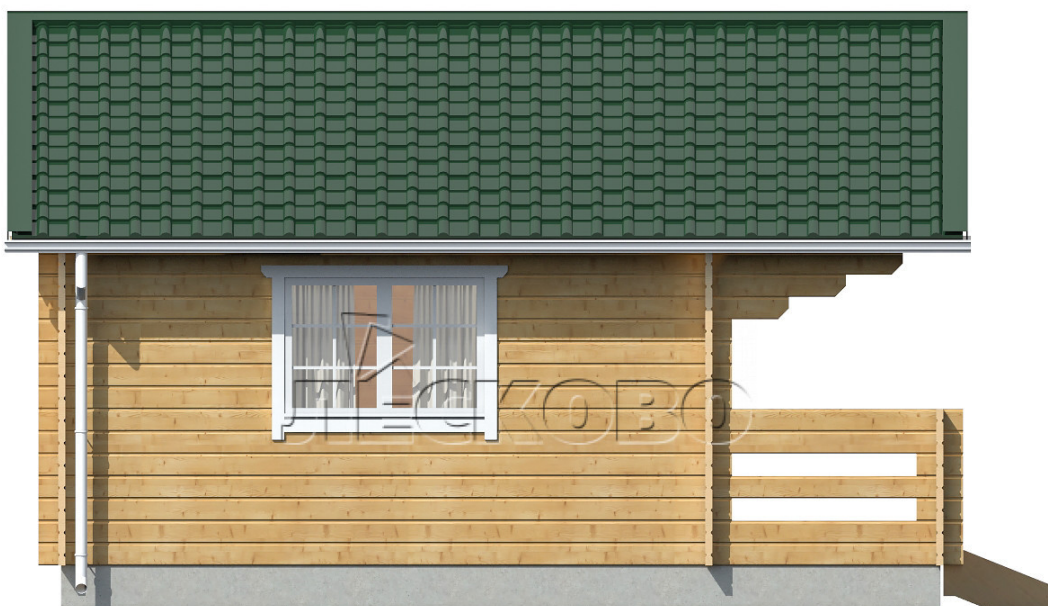

Log Cabin "DS" series 3.5×3

Project Dimensions

6 × 6 / 31.3 m²

Full house set

5,643 €

Timber

45 MM

65 MM
+ 1,391 €

Project planning

House Kit

- Wall kit: 44 × 145mm mini-chamber drying chamber with bowls for the project. The material of the tree is spruce, pine (GOST 8486). Humidity 12-14%. The height of the walls is 2.16 m;
- Logs, lower harness: board 45 × 145 mm chamber drying 10-12%;
- Floors: floorboard 35 mm, Chamber drying;
- Ceiling: imitation of a bar 20 × 135 mm, Chamber drying;
- Wooden windows, glass 4 mm, Single. Treatment with a colorless antiseptic. Hardware;

0.40×0.38 м.1 шт.

0.42×1.885 м.2 шт.

1.34×0.91 м.1 шт.

- Wooden doors;

1.62×1.885 м.1 шт.

7. Platbands: dry planed board 20 × 100 mm;

8. Roof: shingles.

9. Skirting board 35 mm.