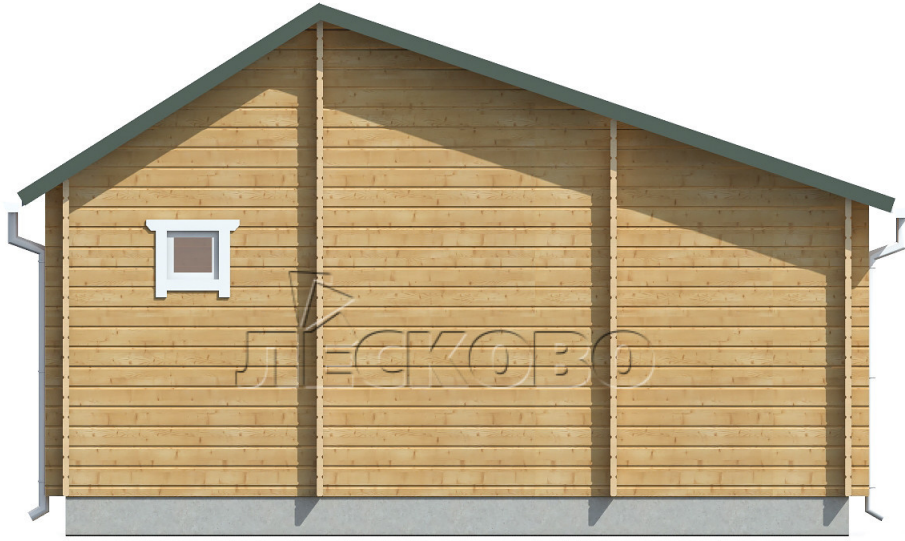

Log Cabin "DS" series 3.5×3

Project Dimensions

6 × 6 / 31.3 m²

Цена

8,036 €

Timber

45 mm

65 mm
+ 1,947 €

Assembling a house kit

No assembly required

Assembly required
+ 2,009 €

Project planning

House Kit

- Wall kit: 44 × 145mm mini-chamber drying chamber with bowls for the project. The material of the tree is spruce, pine (GOST 8486). Humidity 12-14%. The height of the walls is 2.16 m;
- Logs, lower harness: board 45 × 145 mm chamber drying 12-16%;
- Floors: floorboard 35 mm, Chamber drying;
- Ceiling: imitation of a bar 20 × 135 mm, Chamber drying;
- Wooden windows, glass 4 mm, Single. Treatment with a colorless antiseptic. Hardware;

0.40×0.38 м.1 шт.

0.42×1.885 м.2 шт.

1.34×0.91 м.1 шт.

- Wooden doors;

1.62×1.885 м.1 шт.

7. Platbands: dry planed board 20 × 100 mm;

8. Roof: shingles.

9. Skirting board 35 mm.