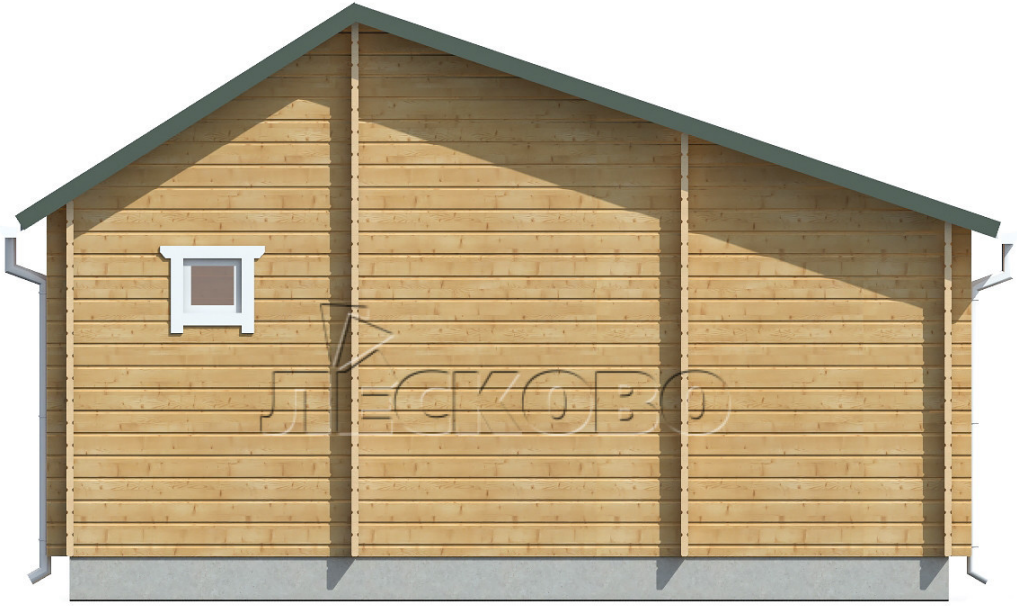

Log Cabin "DS" series 3.5×3

Project Dimensions

6 × 6 / 31.3 m²

Full house set

6,271 €

Timber

45 MM

65 MM
+ 1,546 €

Project planning

6 000

6 000

House Kit

- Wall kit: 44 × 145mm mini-chamber drying chamber with bowls for the project. The material of the tree is spruce, pine (GOST 8486). Humidity 12-14%. The height of the walls is 2.16 m;
- Logs, lower harness: board 45 × 145 mm chamber drying 10-12%;
- Floors: floorboard 35 mm, Chamber drying;
- Ceiling: imitation of a bar 20 × 135 mm, Chamber drying;
- Wooden windows, glass 4 mm, Single. Treatment with a colorless antiseptic. Hardware;

0.40×0.38 м.1 шт.

0.42×1.885 м.2 шт.

1.34×0.91 м.1 шт.

- Wooden doors;

1.62×1.885 м.1 шт.

7. Platbands: dry planed board 20 × 100 mm;

8. Roof: shingles.

9. Skirting board 35 mm.