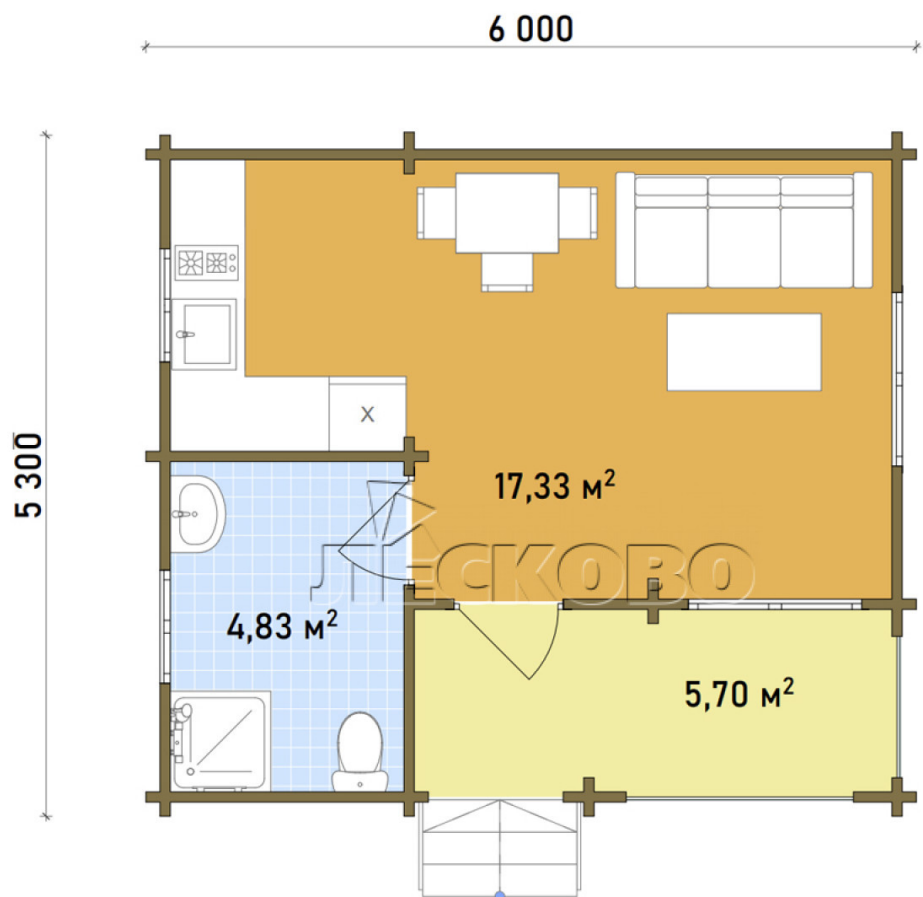

Log Cabin "DS" series 3.5×3

Project Dimensions

5.3 × 6 / 27.9 m²

Full house set

5,073 €

Timber

45 mm

65 mm
+ 1,478 €

Project planning

House Kit

- Wall kit: 44 × 145mm mini-chamber drying chamber with bowls for the project. The material of the tree is spruce, pine (GOST 8486). Humidity 12-14%. The height of the walls is 2.16 m;
- Logs, lower harness: board 45 × 145 mm chamber drying 10-12%;
- Floors: floorboard 35 mm, Chamber drying;
- Ceiling: imitation of a bar 20 × 135 mm, Chamber drying;
- Wooden windows, glass 4 mm, Single. Treatment with a colorless antiseptic. Hardware;

0.87×0.78 м.2 шт.

1.34×0.91 м.2 шт.

- Wooden doors;

1 шт.

0.84×1.885 м.

glass.1 шт.

7. Platbands: dry planed board 20 × 100 mm;

8. Roof: shingles.