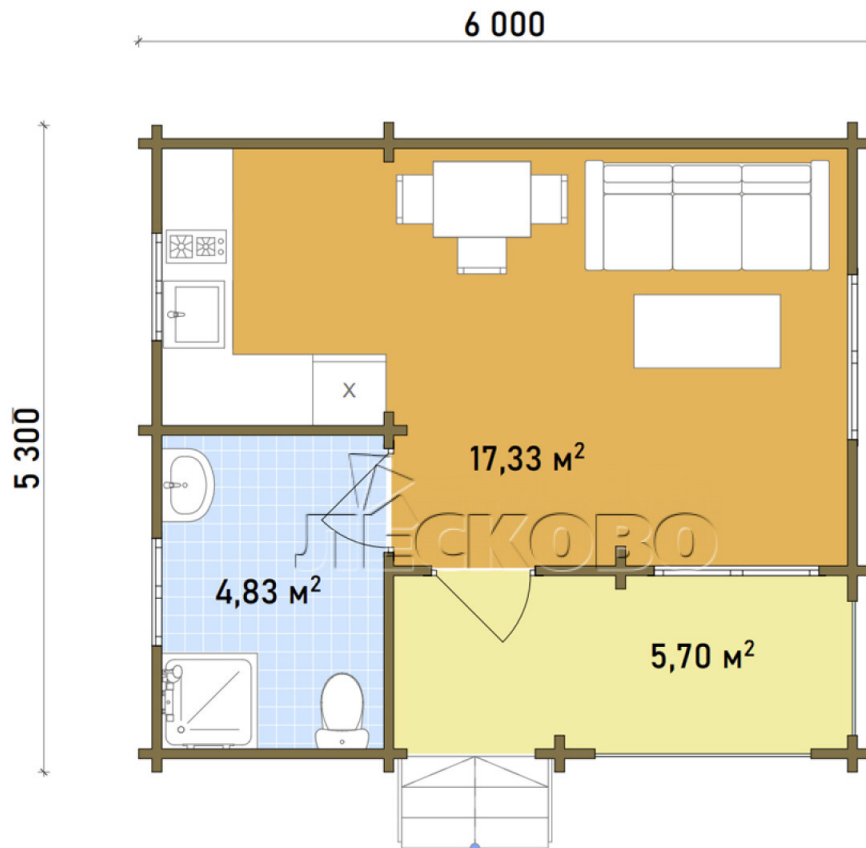

## Log Cabin "DS" series 3.5×3

Project Dimensions

5.3 × 6 / 27.9 m<sup>2</sup>

Цена

**7,089 €**

# House Kit

- Wall kit: 44 × 145mm mini-chamber drying chamber with bowls for the project. The material of the tree is spruce, pine (GOST 8486). Humidity 12-14%. The height of the walls is 2.16 m;
- Logs, lower harness: board 45 × 145 mm chamber drying 12-16%;
- Floors: floorboard 35 mm, Chamber drying;
- Ceiling: imitation of a bar 20 × 135 mm, Chamber drying;
- Wooden windows, glass 4 mm, Single. Treatment with a colorless antiseptic. Hardware;

0.87×0.78 м.2 шт.

1.34×0.91 м.2 шт.

- Wooden doors;

1 шт.

0.84×1.885 м.  
glass.1 шт.

7. Platbands: dry planed board 20 × 100 mm;

8. Roof: shingles.

9. Skirting board 35 mm.