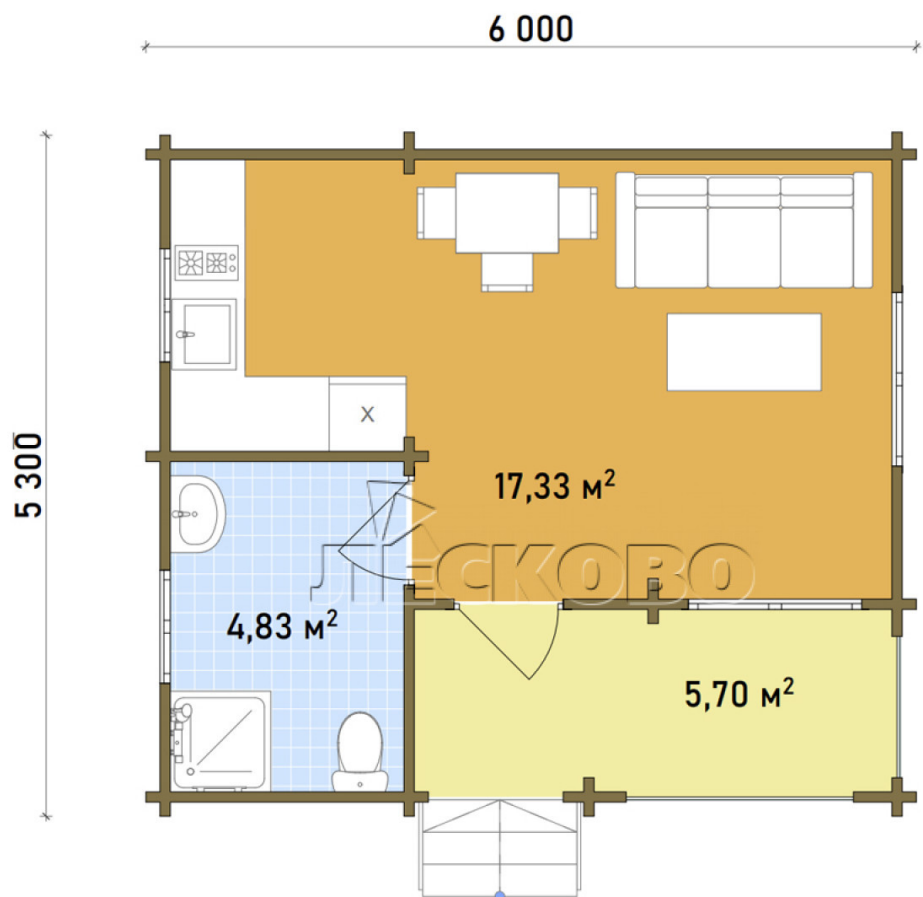

Log Cabin "DS" series 3.5×3

Project Dimensions

5.3 × 6 / 27.9 m²

Full house set

5,406 €

Timber

45 mm

65 mm
+ 1,575 €

Project planning

House Kit

- Wall kit: 44 × 145mm mini-chamber drying chamber with bowls for the project. The material of the tree is spruce, pine (GOST 8486). Humidity 12-14%. The height of the walls is 2.16 m;
- Logs, lower harness: board 45 × 145 mm chamber drying 10-12%;
- Floors: floorboard 35 mm, Chamber drying;
- Ceiling: imitation of a bar 20 × 135 mm, Chamber drying;
- Wooden windows, glass 4 mm, Single. Treatment with a colorless antiseptic. Hardware;

0.87×0.78 м.2 шт.

1.34×0.91 м.2 шт.

- Wooden doors;

1 шт.

0.84×1.885 м.

glass.1 шт.

7. Platbands: dry planed board 20 × 100 mm;

8. Roof: shingles.