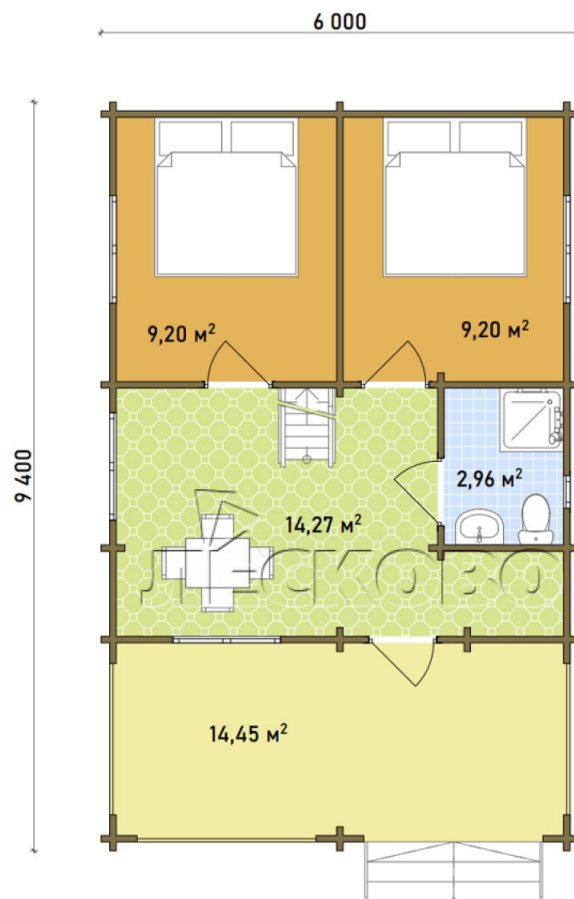

Log Cabin "DS" series 3.5×3

Project Dimensions

6 × 9.5 / 68.8 m²

Цена

12,877 €

Timber

45 mm

65 mm
+ 3,434 €

Assembling a house kit

No assembly required

Assembly required
+ 3,219 €

Project planning

House Kit

- Wall kit: 44 × 145mm mini-chamber drying chamber with bowls for the project. The material of the tree is spruce, pine (GOST 8486). Humidity 12-14%. The height of the walls is 2.16 m;
- Logs, lower harness: board 45 × 145 mm chamber drying 12-16%;
- Floors: floorboard 35 mm, Chamber drying;
- Ceiling: imitation of a bar 20 × 135 mm, Chamber drying;
- Wooden windows, glass 4 mm, Single. Treatment with a colorless antiseptic. Hardware;

0.40×0.38 м.1 шт.

0.87×0.78 м.1 шт.

1.34×0.91 м.4 шт.

- Wooden doors;

3 шт.

Door 0.84×1.885 м.

Df.1 шт.

7. Platbands: dry planed board 20 × 100 mm;