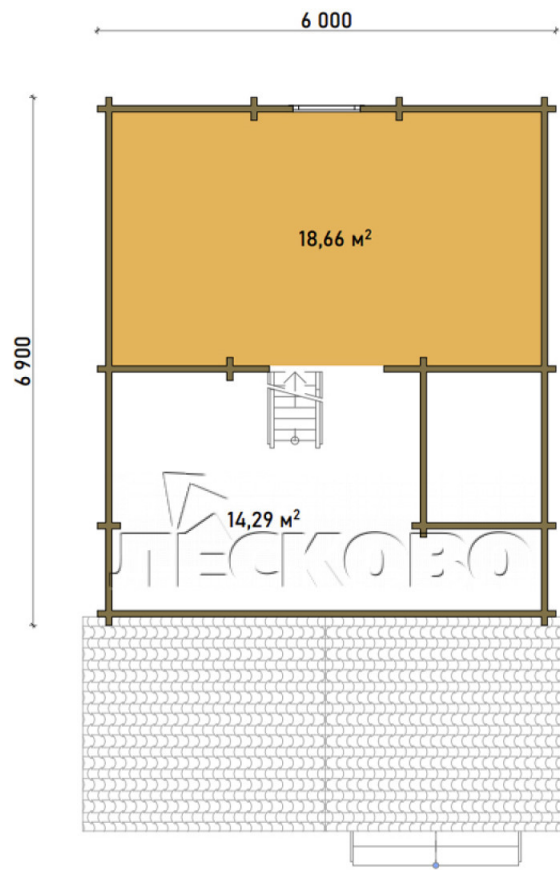

Log Cabin "DS" series 3.5×3

Project Dimensions

6 × 9.5 / 68.8 m²

Цена

12,877 €

Timber

45 mm

65 mm
+ 3,434 €

Assembling a house kit

No assembly required

Assembly required
+ 3,219 €

Project planning

House Kit

- Wall kit: 44 × 145mm mini-chamber drying chamber with bowls for the project. The material of the tree is spruce, pine (GOST 8486). Humidity 12-14%. The height of the walls is 2.16 m;
- Logs, lower harness: board 45 × 145 mm chamber drying 12-16%;
- Floors: floorboard 35 mm, Chamber drying;
- Ceiling: imitation of a bar 20 × 135 mm, Chamber drying;
- Wooden windows, glass 4 mm, Single. Treatment with a colorless antiseptic. Hardware;

0.40×0.38 м.1 шт.

0.87×0.78 м.1 шт.

1.34×0.91 м.4 шт.

- Wooden doors;

3 шт.

Door 0.84×1.885 м.

Df.1 шт.

7. Platbands: dry planed board 20 × 100 mm;