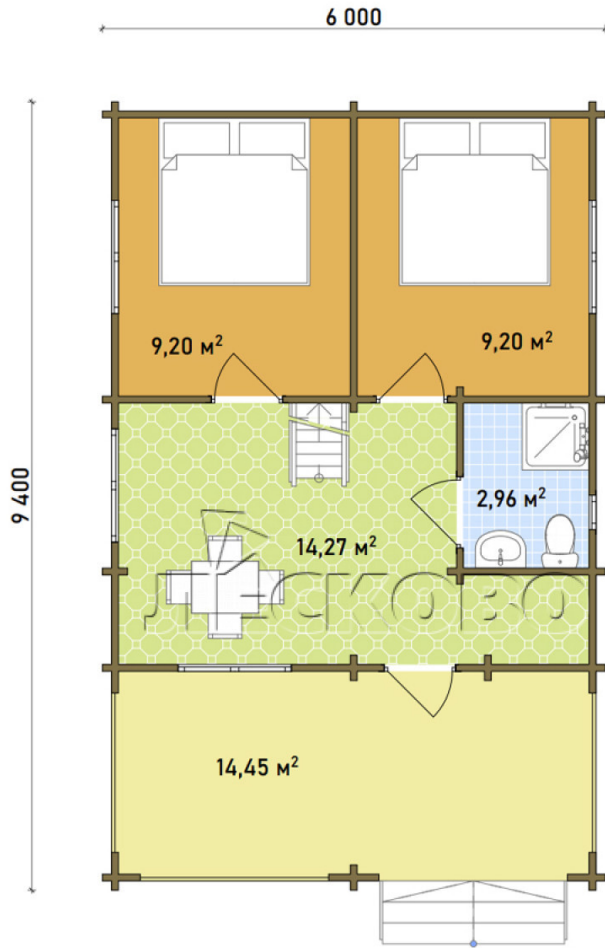

Log Cabin "DS" series 3.5×3

Project Dimensions

6 × 9.5 / 50.1 m²

Full house set

9,812 €

Timber

45 MM

65 MM
+ 2,702 €

Project planning

House Kit

- Wall kit: 44 × 145mm mini-chamber drying chamber with bowls for the project. The material of the tree is spruce, pine (GOST 8486). Humidity 12-14%. The height of the walls is 2.16 m;
- Logs, lower harness: board 45 × 145 mm chamber drying 10-12%;
- Floors: floorboard 35 mm, Chamber drying;
- Ceiling: imitation of a bar 20 × 135 mm, Chamber drying;
- Wooden windows, glass 4 mm, Single. Treatment with a colorless antiseptic. Hardware;

0.40×0.38 м.1 шт.

0.87×0.78 м.1 шт.

1.34×0.91 м.4 шт.

- Wooden doors;

3 шт.

7. Platbands: dry planed board 20 × 100 mm;

8. Roof: shingles.

9. Skirting board 35 mm.