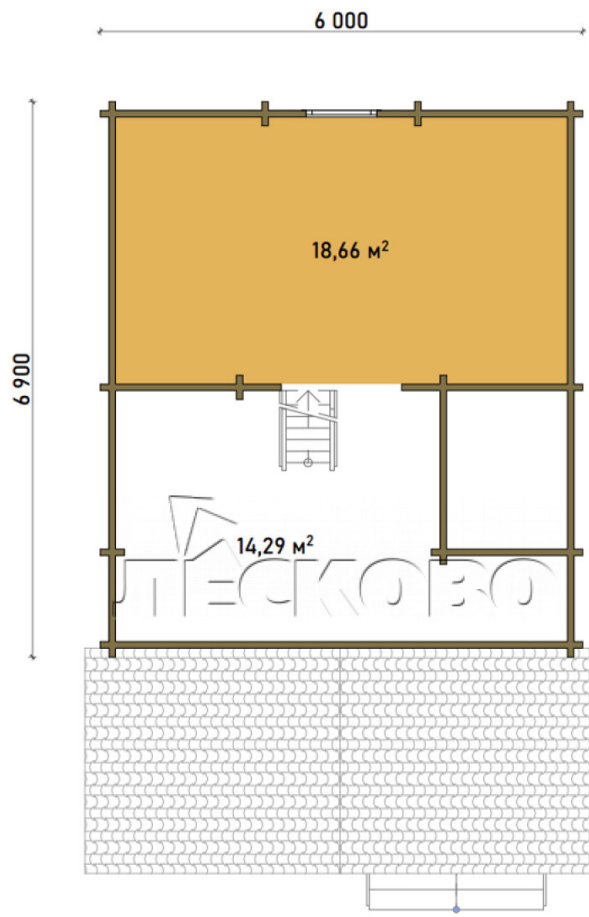

Log Cabin "DS" series 3.5×3

Project Dimensions

6 × 9.5 / 50.1 m²

Full house set

9,812 €

Timber

45 MM

65 MM
+ 2,702 €

Project planning

House Kit

- Wall kit: 44 × 145mm mini-chamber drying chamber with bowls for the project. The material of the tree is spruce, pine (GOST 8486). Humidity 12-14%. The height of the walls is 2.16 m;
- Logs, lower harness: board 45 × 145 mm chamber drying 10-12%;
- Floors: floorboard 35 mm, Chamber drying;
- Ceiling: imitation of a bar 20 × 135 mm, Chamber drying;
- Wooden windows, glass 4 mm, Single. Treatment with a colorless antiseptic. Hardware;

0.40×0.38 м.1 шт.

0.87×0.78 м.1 шт.

1.34×0.91 м.4 шт.

- Wooden doors;

3 шт.

7. Platbands: dry planed board 20 × 100 mm;

8. Roof: shingles.

9. Skirting board 35 mm.