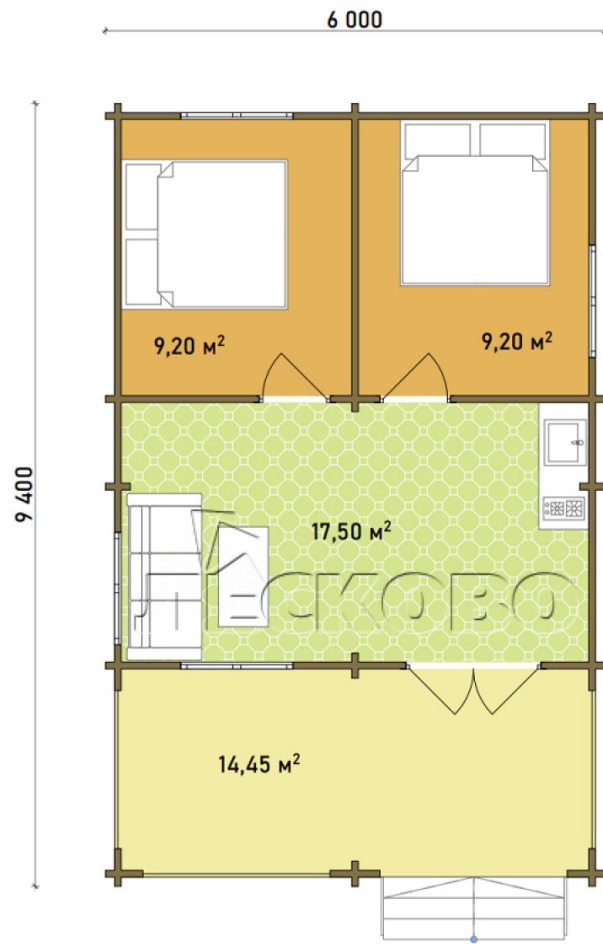

Log Cabin "DS" series 3.5×3

Project Dimensions

6 × 9.4 / 50.4 m²

Full house set

8,220 €

Timber

45 MM

65 MM
+ 2,300 €

Project planning

House Kit

- Wall kit: 44 × 145mm mini-chamber drying chamber with bowls for the project. The material of the tree is spruce, pine (GOST 8486). Humidity 12-14%. The height of the walls is 2.16 m;
- Logs, lower harness: board 45 × 145 mm chamber drying 10-12%;
- Floors: floorboard 35 mm, Chamber drying;
- Ceiling: imitation of a bar 20 × 135 mm, Chamber drying;
- Wooden windows, glass 4 mm, Single. Treatment with a colorless antiseptic. Hardware;

1.34×0.91 м.4 шт.

- Wooden doors;

2 шт.

1.62×1.885 м.1 шт.

7. Platbands: dry planed board 20 × 100 mm;

8. Roof: shingles.

9. Skirting board 35 mm.

+7 (4942) 499-770