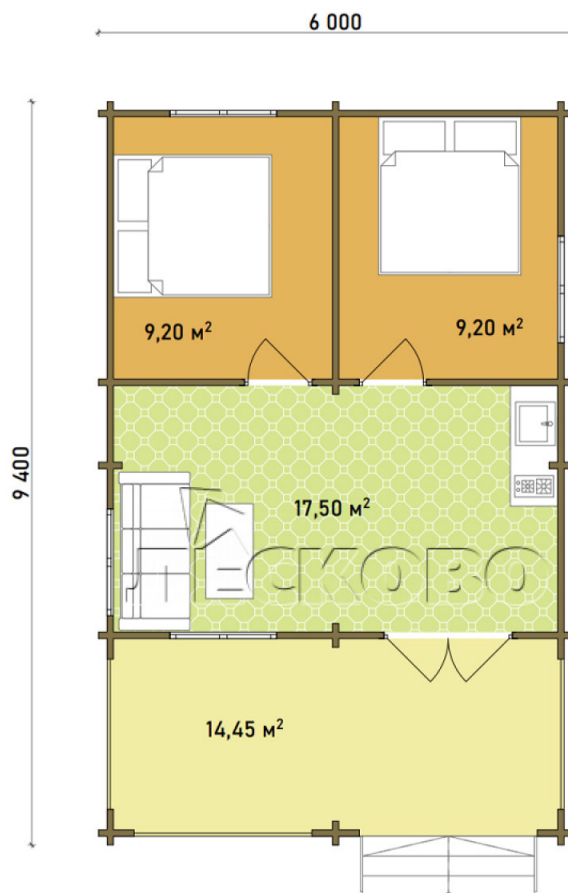

Log Cabin "DS" series 3.5×3

Project Dimensions

6 × 9.4 / 50.4 m²

Цена

11,208 €

Timber

45 mm

65 mm
+ 3,043 €

Assembling a house kit

No assembly required

Assembly required
+ 2,802 €

Project planning

House Kit

- Wall kit: 44 × 145mm mini-chamber drying chamber with bowls for the project. The material of the tree is spruce, pine (GOST 8486). Humidity 12-14%. The height of the walls is 2.16 m;
- Logs, lower harness: board 45 × 145 mm chamber drying 12-16%;
- Floors: floorboard 35 mm, Chamber drying;
- Ceiling: imitation of a bar 20 × 135 mm, Chamber drying;
- Wooden windows, glass 4 mm, Single. Treatment with a colorless antiseptic. Hardware;

1.34×0.91 м.4 шт.

- Wooden doors;

2 шт.

1.62×1.885 м.1 шт.

7. Platbands: dry planed board 20 × 100 mm;

8. Roof: shingles.

9. Skirting board 35 mm.

+7 (4942) 499-770