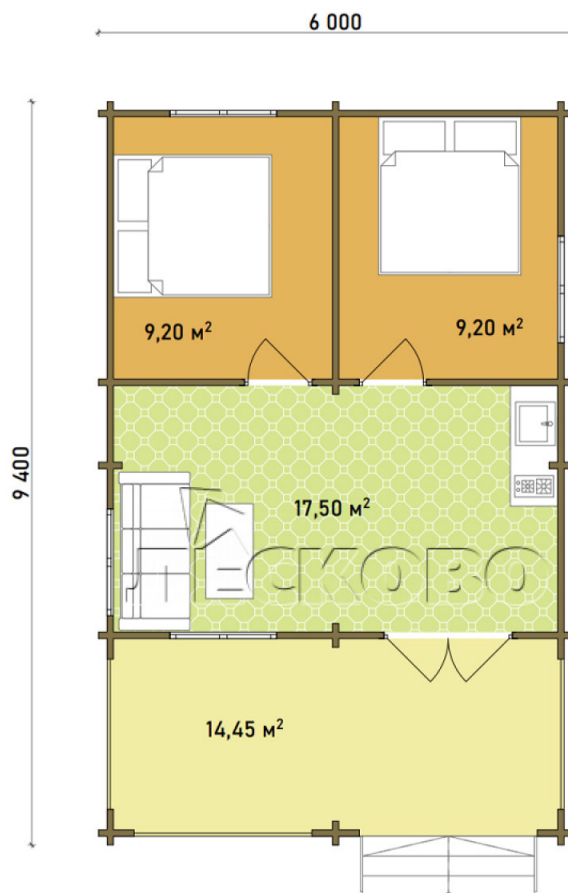

Log Cabin "DS" series 3.5×3

Project Dimensions

6 × 9.4 / 50.4 m²

Цена

11,286 €

Timber

45 mm

65 mm
+ 3,064 €

Assembling a house kit

No assembly required

Assembly required
+ 2,821 €

Project planning

House Kit

- Wall kit: 44 × 145mm mini-chamber drying chamber with bowls for the project. The material of the tree is spruce, pine (GOST 8486). Humidity 12-14%. The height of the walls is 2.16 m;
- Logs, lower harness: board 45 × 145 mm chamber drying 12-16%;
- Floors: floorboard 35 mm, Chamber drying;
- Ceiling: imitation of a bar 20 × 135 mm, Chamber drying;
- Wooden windows, glass 4 mm, Single. Treatment with a colorless antiseptic. Hardware;

1.34×0.91 м.4 шт.

- Wooden doors;

2 шт.

1.62×1.885 м.1 шт.

7. Platbands: dry planed board 20 × 100 mm;

8. Roof: shingles.

9. Skirting board 35 mm.

+7 (4942) 499-770