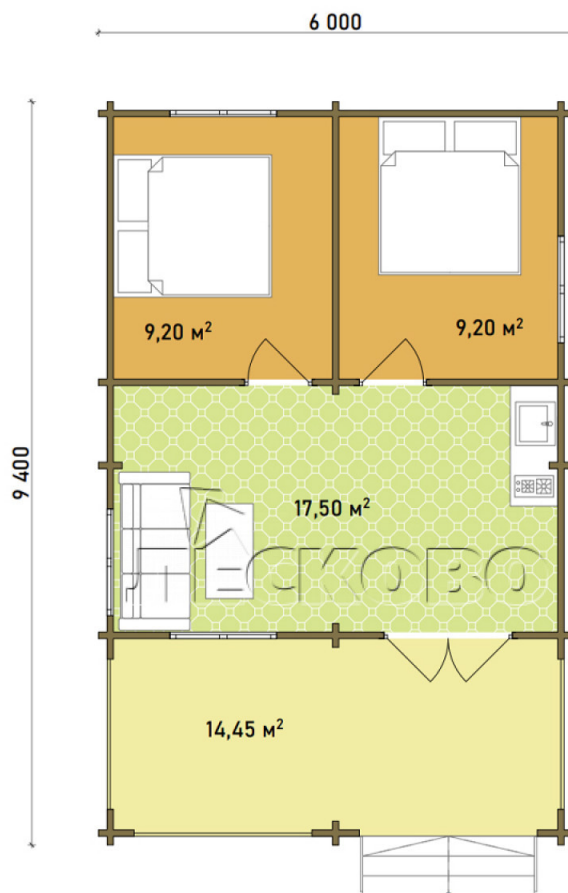

## Log Cabin "DS" series 3.5×3

Project Dimensions

6 × 9.4 / 50.4 m<sup>2</sup>

Цена

**10,948 €**

# House Kit

- Wall kit: 44 × 145mm mini-chamber drying chamber with bowls for the project. The material of the tree is spruce, pine (GOST 8486). Humidity 12-14%. The height of the walls is 2.16 m;
- Logs, lower harness: board 45 × 145 mm chamber drying 12-16%;
- Floors: floorboard 35 mm, Chamber drying;
- Ceiling: imitation of a bar 20 × 135 mm, Chamber drying;
- Wooden windows, glass 4 mm, Single. Treatment with a colorless antiseptic. Hardware;