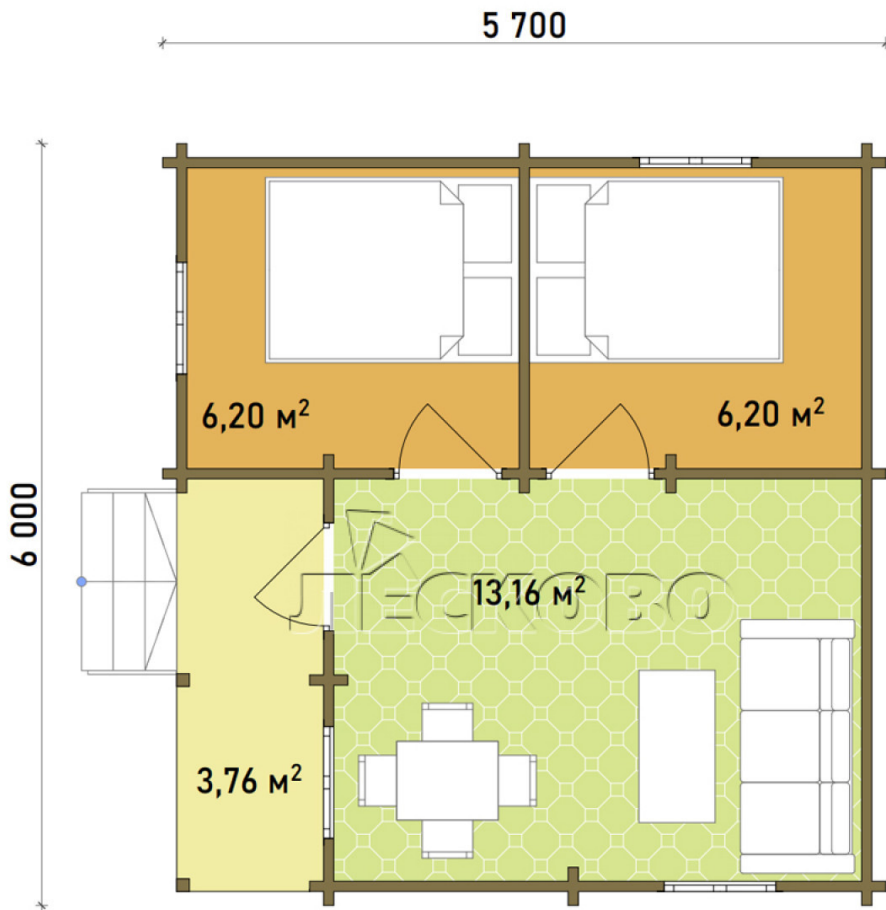

Log Cabin "DS" series 3.5×3

Project Dimensions

5.7 × 6 / 29.3 m²

Full house set

5,379 €

Timber

45 MM

65 MM
+ 1,513 €

Project planning

House Kit

- Wall kit: 44 × 145mm mini-chamber drying chamber with bowls for the project. The material of the tree is spruce, pine (GOST 8486). Humidity 12-14%. The height of the walls is 2.16 m;
- Logs, lower harness: board 45 × 145 mm chamber drying 10-12%;
- Floors: floorboard 35 mm, Chamber drying;
- Ceiling: imitation of a bar 20 × 135 mm, Chamber drying;
- Wooden windows, glass 4 mm, Single. Treatment with a colorless antiseptic. Hardware;

0.87×0.78 м.4 шт.

- Wooden doors;

2 шт.

0.84×1.885 м.

glass.1 шт.

7. Platbands: dry planed board 20 × 100 mm;

8. Roof: shingles.

9. Skirting board 35 mm.