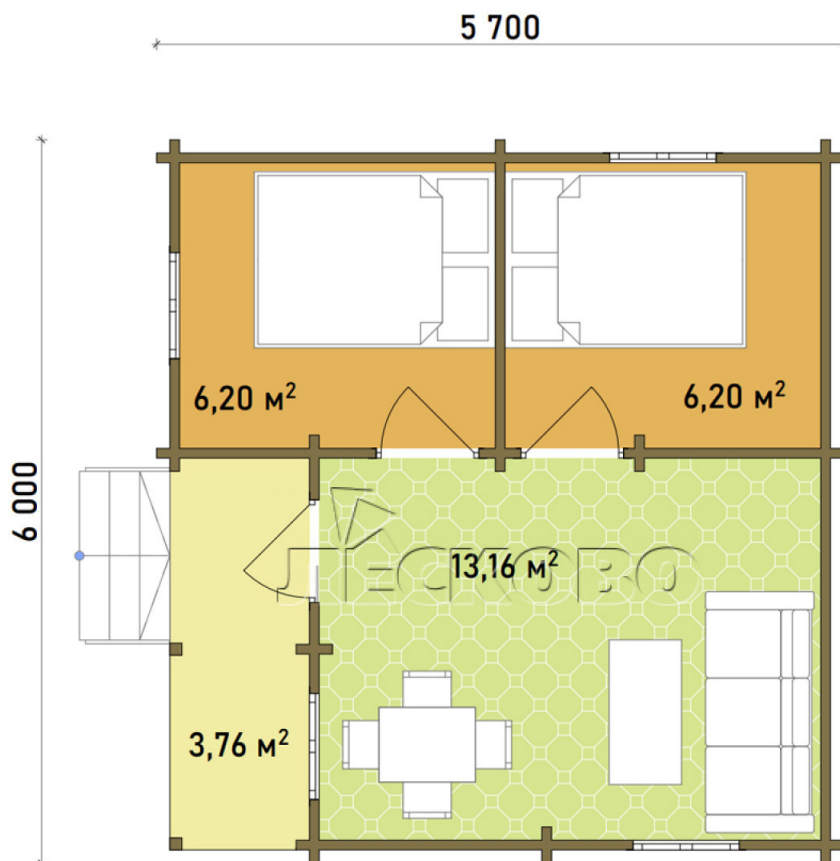

Log Cabin "DS" series 3.5×3

Project Dimensions

5.7 × 6 / 29.3 m²

Цена

7,425 €

Timber

45 mm

65 mm
+ 2,018 €

Assembling a house kit

No assembly required

Assembly required
+ 1,856 €

Project planning

House Kit

- Wall kit: 44 × 145mm mini-chamber drying chamber with bowls for the project. The material of the tree is spruce, pine (GOST 8486). Humidity 12-14%. The height of the walls is 2.16 m;
- Logs, lower harness: board 45 × 145 mm chamber drying 12-16%;
- Floors: floorboard 35 mm, Chamber drying;
- Ceiling: imitation of a bar 20 × 135 mm, Chamber drying;
- Wooden windows, glass 4 mm, Single. Treatment with a colorless antiseptic. Hardware;

0.87×0.78 м.4 шт.

- Wooden doors;

2 шт.

0.84×1.885 м.
glass.1 шт.

7. Platbands: dry planed board 20 × 100 mm;

8. Roof: shingles.

9. Skirting board 35 mm.

+7 (4942) 499-770