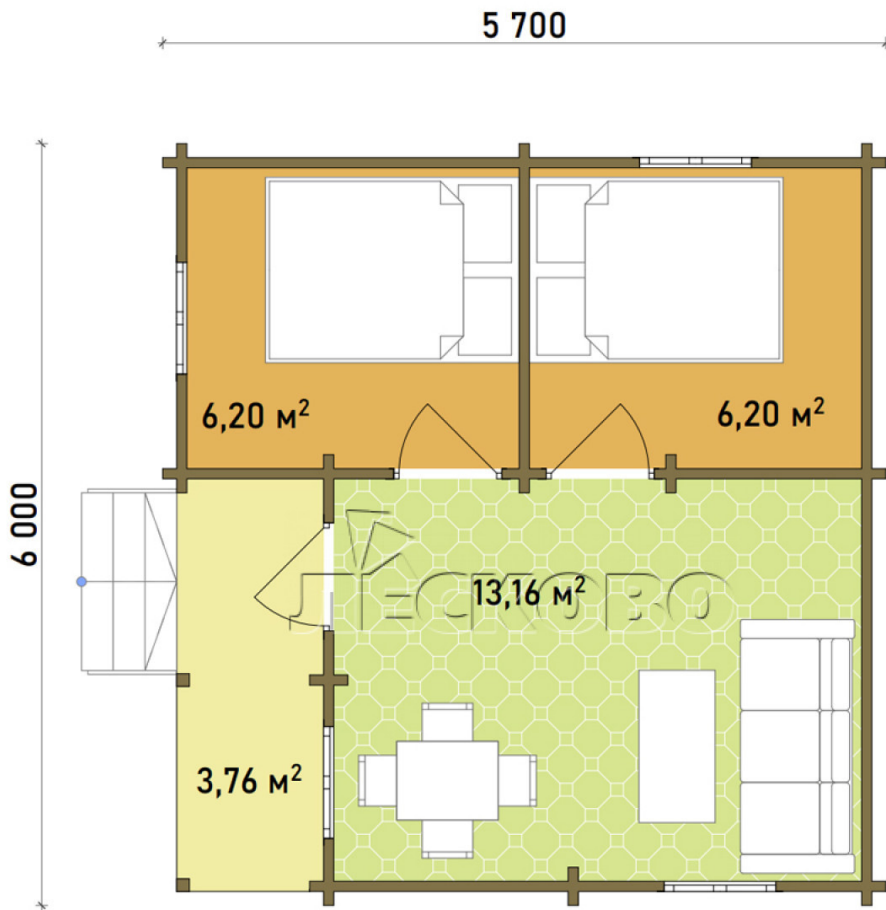

Log Cabin "DS" series 3.5×3

Project Dimensions

5.7 × 6 / 29.3 m²

Full house set

5,295 €

Timber

45 MM

65 MM
+ 1,490 €

Project planning

House Kit

- Wall kit: 44 × 145mm mini-chamber drying chamber with bowls for the project. The material of the tree is spruce, pine (GOST 8486). Humidity 12-14%. The height of the walls is 2.16 m;
- Logs, lower harness: board 45 × 145 mm chamber drying 10-12%;
- Floors: floorboard 35 mm, Chamber drying;
- Ceiling: imitation of a bar 20 × 135 mm, Chamber drying;
- Wooden windows, glass 4 mm, Single. Treatment with a colorless antiseptic. Hardware;

0.87×0.78 м.4 шт.

- Wooden doors;

2 шт.

0.84×1.885 м.

glass.1 шт.

7. Platbands: dry planed board 20 × 100 mm;

8. Roof: shingles.

9. Skirting board 35 mm.