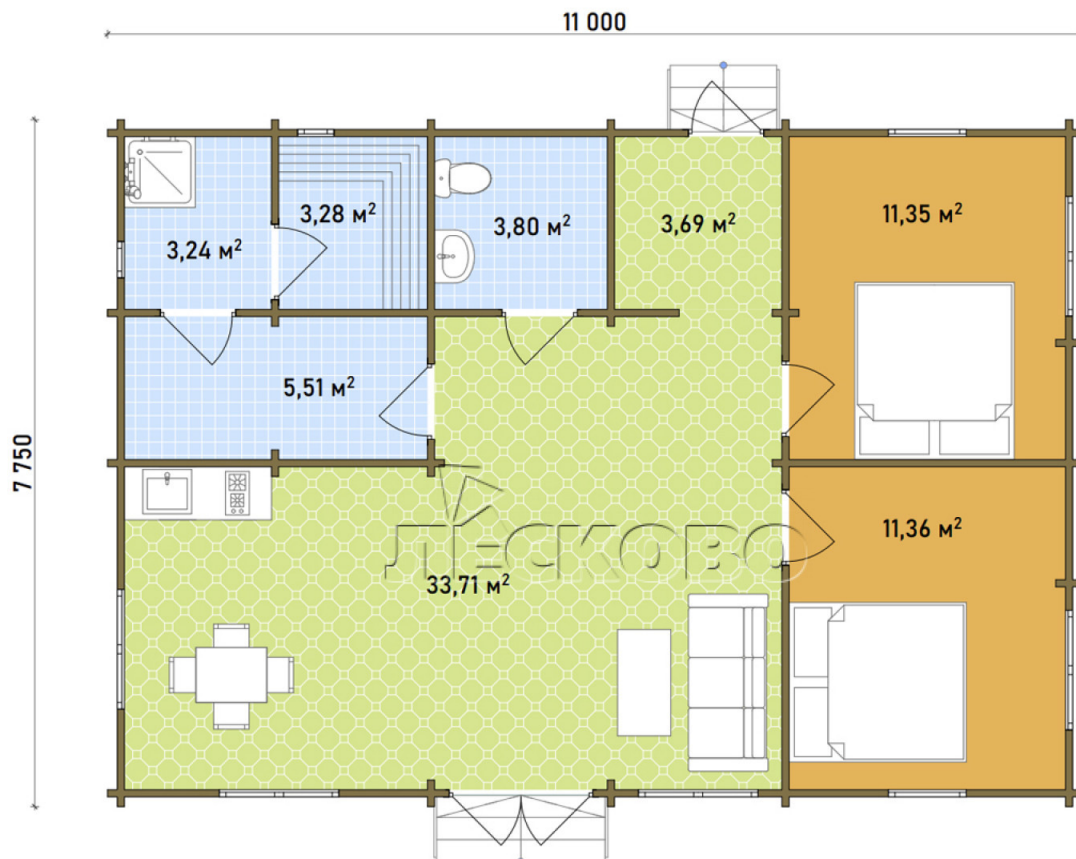

Log Cabin "DS" series 3.5×3

Project Dimensions

7.8 × 11 / 76 m²

Цена

19,391 €

Timber

45 mm

65 mm
+ 5,106 €

Assembling a house kit

No assembly required

Assembly required
+ 4,848 €

Project planning

House Kit

- Wall kit: 44 × 145mm mini-chamber drying chamber with bowls for the project. The material of the tree is spruce, pine (GOST 8486). Humidity 12-14%. The height of the walls is 2.16 m;
- Logs, lower harness: board 45 × 145 mm chamber drying 12-16%;
- Floors: floorboard 35 mm, Chamber drying;
- Ceiling: imitation of a bar 20 × 135 mm, Chamber drying;
- Wooden windows, glass 4 mm, Single. Treatment with a colorless antiseptic. Hardware;

Window 0.87×1.17
м.2 шт.

Window 1.34×1.17
м.4 шт.

0.40×0.38 м.2 шт.

1.34×0.91 м.2 шт.

- Wooden doors;

4 шт.

0.84×1.885 м.
bath.2 шт.

0.84×1.885 м.
glass.1 шт.