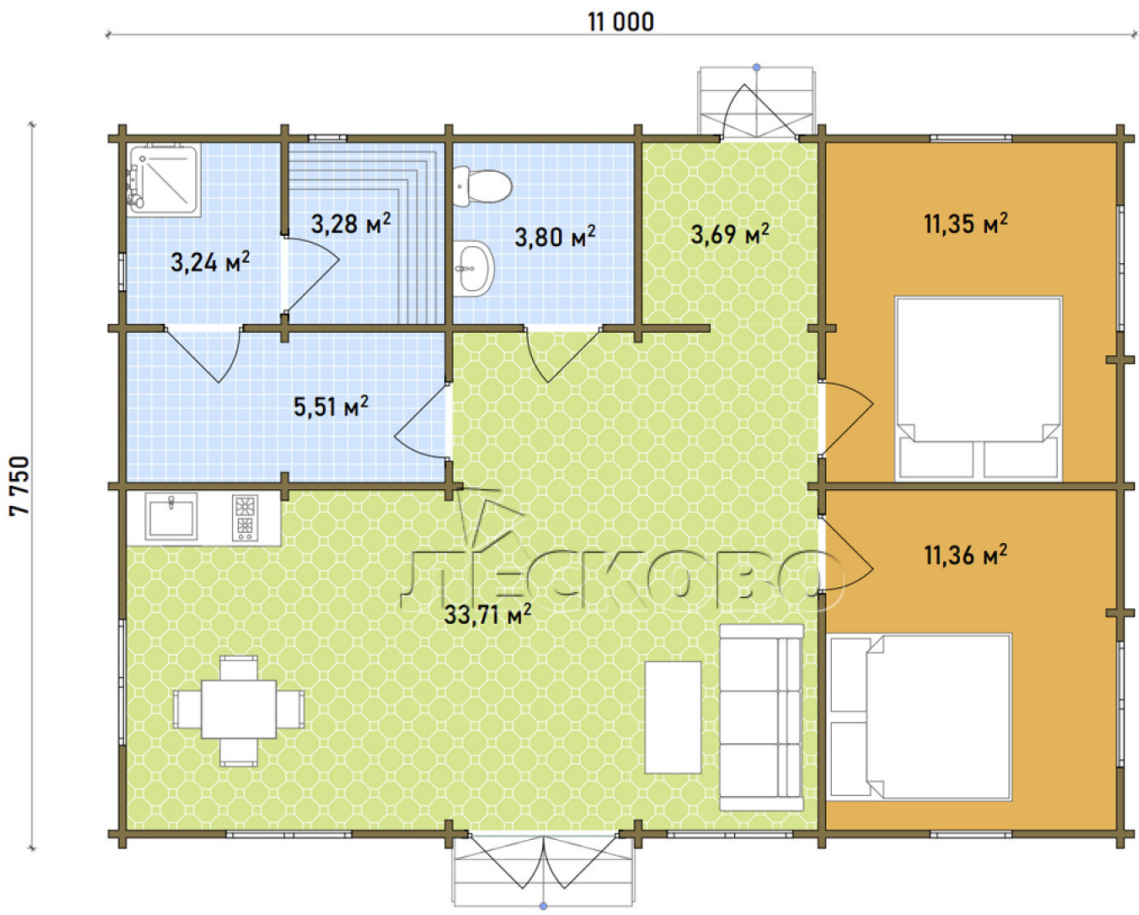

Log Cabin "DS" series 3.5×3

Project Dimensions

7.8 × 11 / 76 m²

Full house set

14,248 €

Timber

45 MM

65 MM
+ 4,020 €

Project planning

House Kit

- Wall kit: 44 × 145mm mini-chamber drying chamber with bowls for the project. The material of the tree is spruce, pine (GOST 8486). Humidity 12-14%. The height of the walls is 2.16 m;
- Logs, lower harness: board 45 × 145 mm chamber drying 10-12%;
- Floors: floorboard 35 mm, Chamber drying;
- Ceiling: imitation of a bar 20 × 135 mm, Chamber drying;
- Wooden windows, glass 4 mm, Single. Treatment with a colorless antiseptic. Hardware;

0.40×0.38 м.1 шт. 1.34×0.91 м.2 шт.

- Wooden doors;

5 шт.

1.62×1.885 м.1 шт.

7. Platbands: dry planed board 20 × 100 mm;

8. Roof: shingles.

9. Skirting board 35 mm.

+7 (4942) 499-770