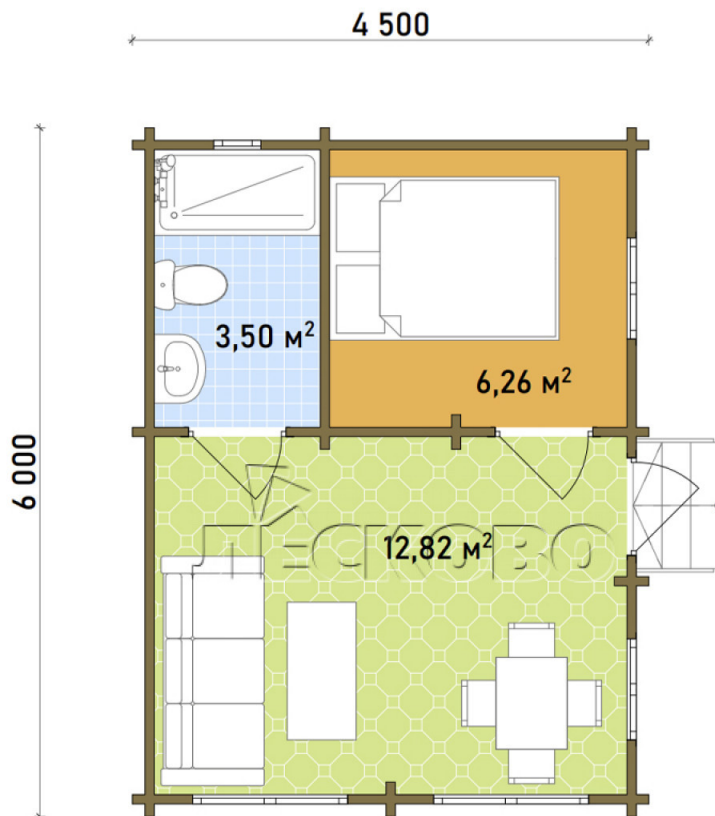

Project planning