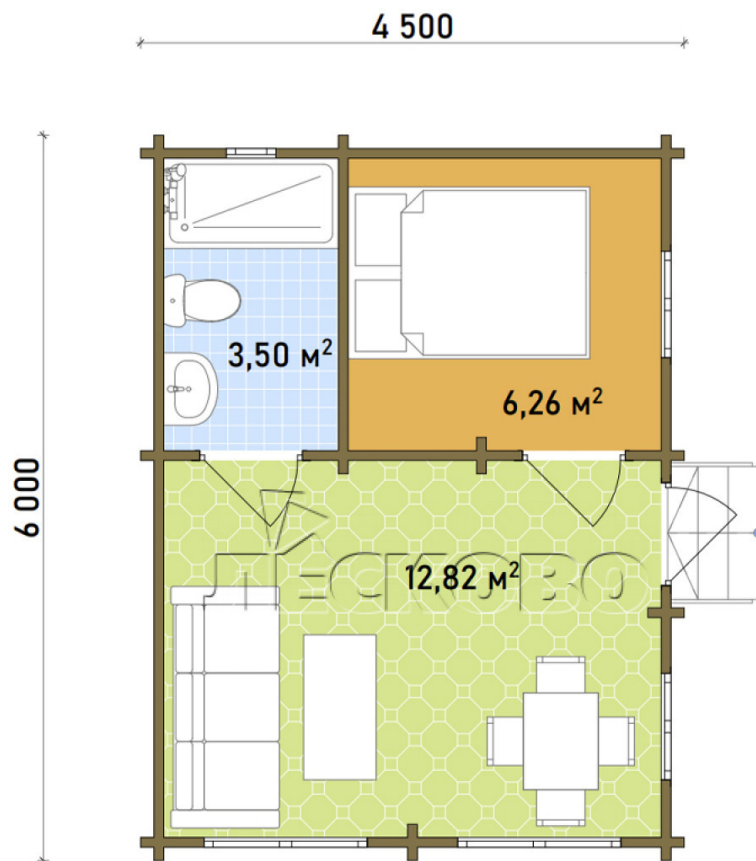

Log Cabin "DS" series 3.5×3

Project Dimensions

4.5 × 6 / 32.5 m²

Full house set

5,841 €

Timber

45 mm

65 mm
+ 1,602 €

Project planning

House Kit

- Wall kit: 44 × 145mm mini-chamber drying chamber with bowls for the project. The material of the tree is spruce, pine (GOST 8486). Humidity 12-14%. The height of the walls is 2.16 m;
- Logs, lower harness: board 45 × 145 mm chamber drying 10-12%;
- Floors: floorboard 35 mm, Chamber drying;
- Ceiling: imitation of a bar 20 × 135 mm, Chamber drying;
- Wooden windows, glass 4 mm, Single. Treatment with a colorless antiseptic. Hardware;

0.40×0.38 м.2 шт.

0.87×0.78 м.2 шт.

1.34×0.91 м.2 шт.

- Wooden doors;

2 шт.

0.84×1.885 м.

glass.1 шт.

7. Platbands: dry planed board 20 × 100 mm;