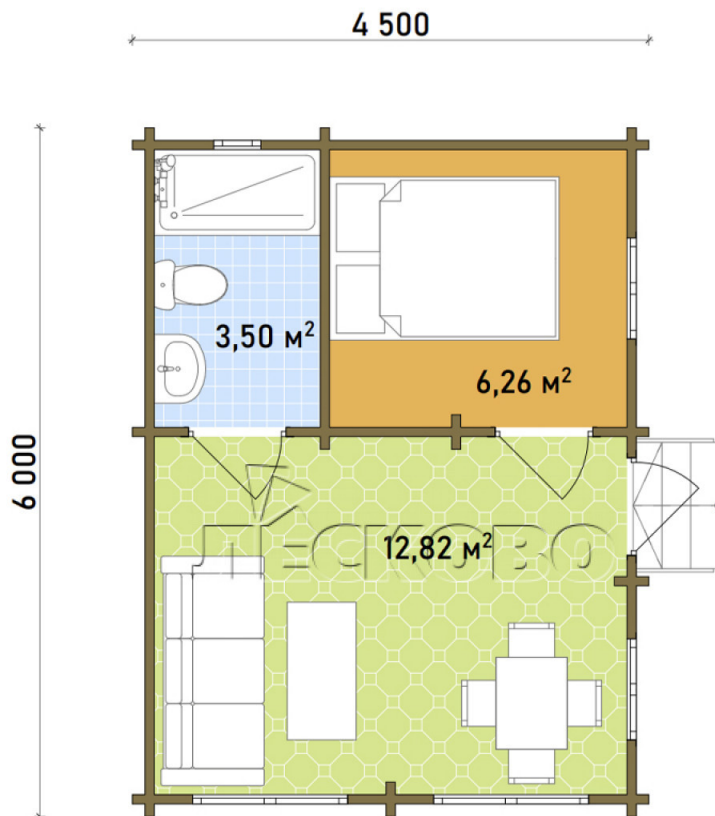

## Log Cabin "DS" series 3.5×3

Project Dimensions

4.5 × 6 / 32.5 m<sup>2</sup>

Цена

**8,106 €**

### Timber

45 mm

65 mm  
+ 2,133 €

## House Kit

- Wall kit: 44 × 145mm mini-chamber drying chamber with bowls for the project. The material of the tree is spruce, pine (GOST 8486). Humidity 12-14%. The height of the walls is 2.16 m;
- Logs, lower harness: board 45 × 145 mm chamber drying 12-16%;
- Floors: floorboard 35 mm, Chamber drying;
- Ceiling: imitation of a bar 20 × 135 mm, Chamber drying;
- Wooden windows, glass 4 mm, Single. Treatment with a colorless antiseptic. Hardware;

0.40×0.38 м.2 шт.

0.87×0.78 м.2 шт.

1.34×0.91 м.2 шт.

- Wooden doors;

2 шт.

0.84×1.885 м.

glass.1 шт.

7. Platbands: dry planed board 20 × 100 mm;