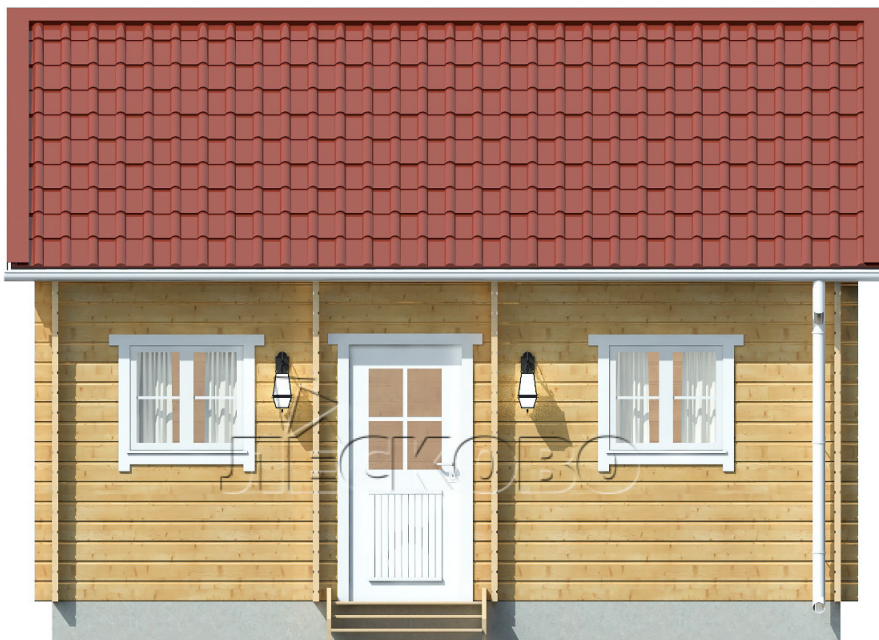

Log Cabin "DS" series 3.5×3

Project Dimensions

4.5 × 6 / 32.5 m²

Цена

8,106 €

Timber

45 mm

65 mm
+ 2,133 €

Assembling a house kit

No assembly required

Assembly required
+ 2,027 €

Project planning

House Kit

- Wall kit: 44 × 145mm mini-chamber drying chamber with bowls for the project. The material of the tree is spruce, pine (GOST 8486). Humidity 12-14%. The height of the walls is 2.16 m;
- Logs, lower harness: board 45 × 145 mm chamber drying 12-16%;
- Floors: floorboard 35 mm, Chamber drying;
- Ceiling: imitation of a bar 20 × 135 mm, Chamber drying;
- Wooden windows, glass 4 mm, Single. Treatment with a colorless antiseptic. Hardware;