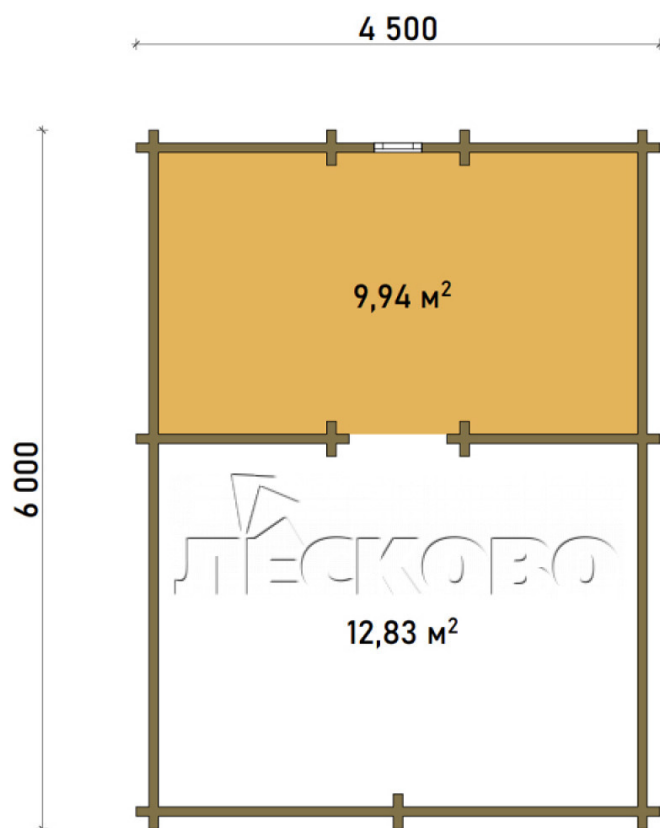

Log Cabin "DS" series 3.5×3

Project Dimensions

4.5 × 6 / 32.5 m²

Full house set

5,841 €

Timber

45 mm

65 mm
+ 1,602 €

Project planning

House Kit

- Wall kit: 44 × 145mm mini-chamber drying chamber with bowls for the project. The material of the tree is spruce, pine (GOST 8486). Humidity 12-14%. The height of the walls is 2.16 m;
- Logs, lower harness: board 45 × 145 mm chamber drying 10-12%;
- Floors: floorboard 35 mm, Chamber drying;
- Ceiling: imitation of a bar 20 × 135 mm, Chamber drying;
- Wooden windows, glass 4 mm, Single. Treatment with a colorless antiseptic. Hardware;

0.40×0.38 м.2 шт.

0.87×0.78 м.2 шт.

1.34×0.91 м.2 шт.

- Wooden doors;

2 шт.

0.84×1.885 м.

glass.1 шт.

7. Platbands: dry planed board 20 × 100 mm;