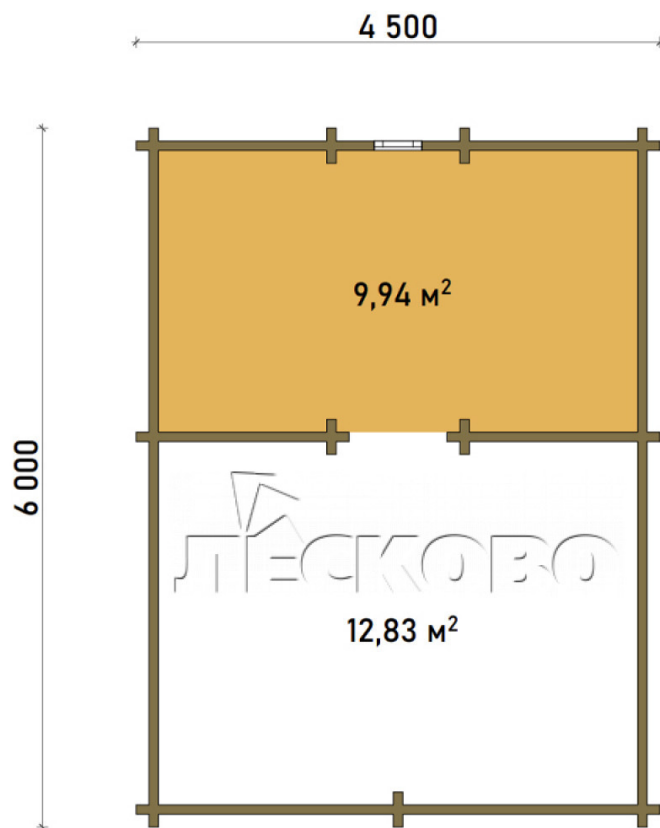

Log Cabin "DS" series 3.5×3

Project Dimensions

4.5 × 6 / 32.5 m²

Full house set

5,838 €

Timber

45 mm

65 mm
+ 1,601 €

Project planning

House Kit

- Wall kit: 44 × 145mm mini-chamber drying chamber with bowls for the project. The material of the tree is spruce, pine (GOST 8486). Humidity 12-14%. The height of the walls is 2.16 m;
- Logs, lower harness: board 45 × 145 mm chamber drying 10-12%;
- Floors: floorboard 35 mm, Chamber drying;
- Ceiling: imitation of a bar 20 × 135 mm, Chamber drying;
- Wooden windows, glass 4 mm, Single. Treatment with a colorless antiseptic. Hardware;

0.40×0.38 м.2 шт.

0.87×0.78 м.2 шт.

1.34×0.91 м.2 шт.

- Wooden doors;

2 шт.

0.84×1.885 м.

glass.1 шт.

7. Platbands: dry planed board 20 × 100 mm;