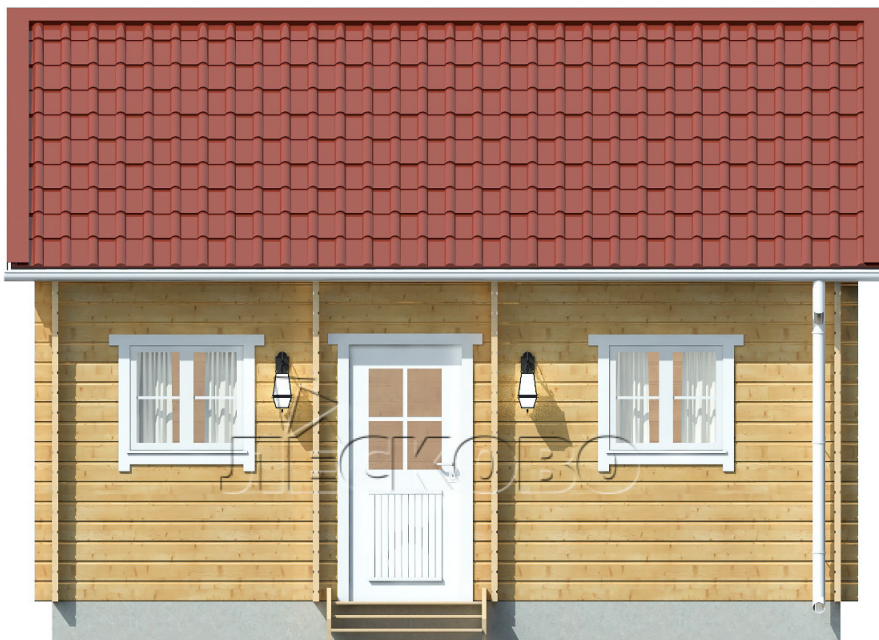

## Log Cabin "DS" series 3.5×3

Project Dimensions

4.5 × 6 / 32.5 m<sup>2</sup>

Цена

**8,106 €**

### Timber

45 mm

65 mm  
+ 2,133 €