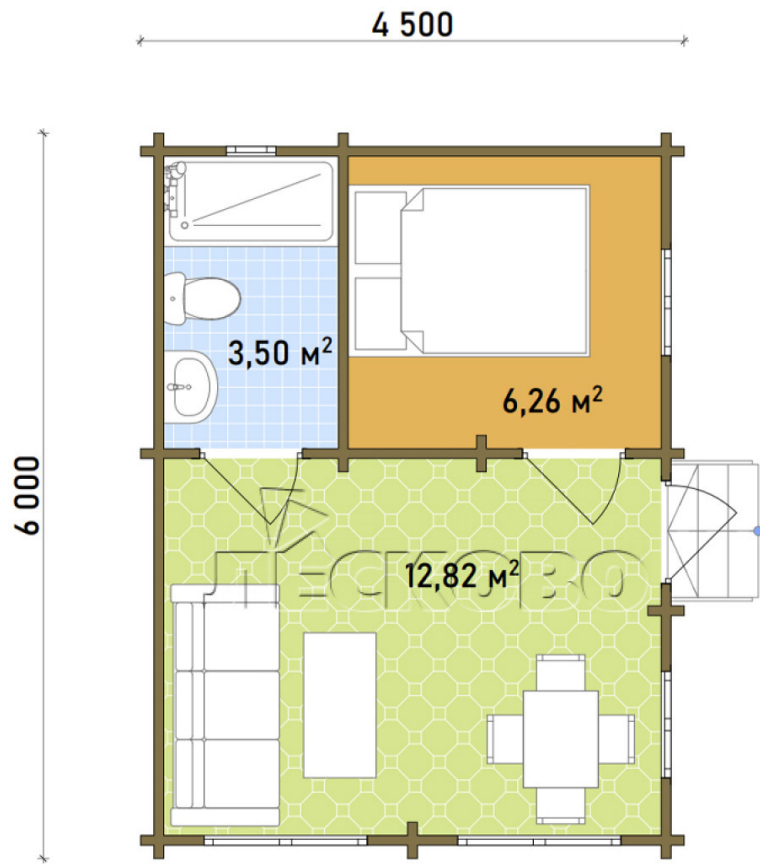

Log Cabin "DS" series 3.5×3

Project Dimensions

4.5 × 6 / 32.5 m²

Full house set

5,838 €

Timber

45 mm

65 mm
+ 1,601 €

Project planning

House Kit

- Wall kit: 44 × 145mm mini-chamber drying chamber with bowls for the project. The material of the tree is spruce, pine (GOST 8486). Humidity 12-14%. The height of the walls is 2.16 m;
- Logs, lower harness: board 45 × 145 mm chamber drying 10-12%;
- Floors: floorboard 35 mm, Chamber drying;
- Ceiling: imitation of a bar 20 × 135 mm, Chamber drying;
- Wooden windows, glass 4 mm, Single. Treatment with a colorless antiseptic. Hardware;

0.40×0.38 м.2 шт.

0.87×0.78 м.2 шт.

1.34×0.91 м.2 шт.

- Wooden doors;

2 шт.

0.84×1.885 м.

glass.1 шт.

7. Platbands: dry planed board 20 × 100 mm;