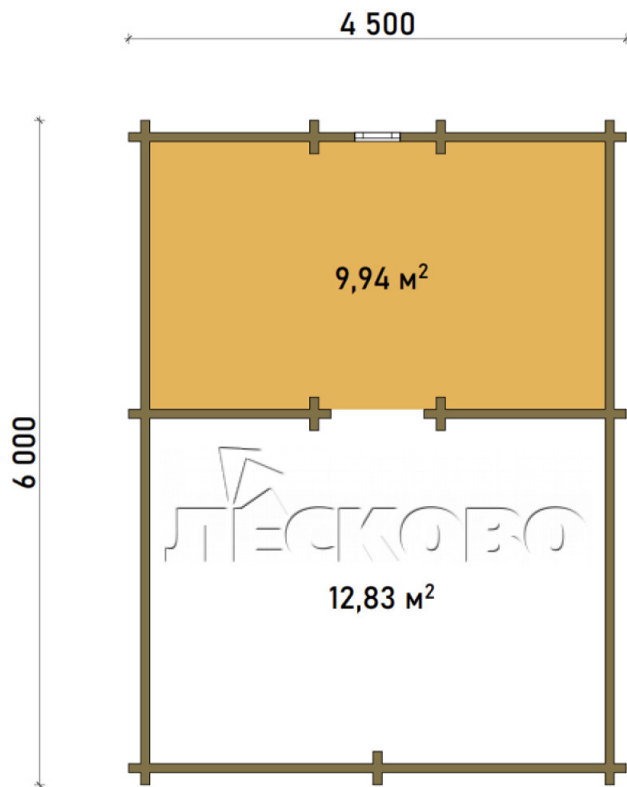

Log Cabin "DS" series 3.5×3

Project Dimensions

4.5 × 6 / 32.5 m²

Цена

8,106 €

Timber

45 mm

65 mm
+ 2,133 €

Assembling a house kit

No assembly required

Assembly required
+ 2,027 €

Project planning

House Kit

- Wall kit: 44 × 145mm mini-chamber drying chamber with bowls for the project. The material of the tree is spruce, pine (GOST 8486). Humidity 12-14%. The height of the walls is 2.16 m;
- Logs, lower harness: board 45 × 145 mm chamber drying 12-16%;
- Floors: floorboard 35 mm, Chamber drying;
- Ceiling: imitation of a bar 20 × 135 mm, Chamber drying;
- Wooden windows, glass 4 mm, Single. Treatment with a colorless antiseptic. Hardware;

0.40×0.38 м.2 шт.

0.87×0.78 м.2 шт.

1.34×0.91 м.2 шт.

- Wooden doors;

2 шт.

0.84×1.885 м.

glass.1 шт.

7. Platbands: dry planed board 20 × 100 mm;