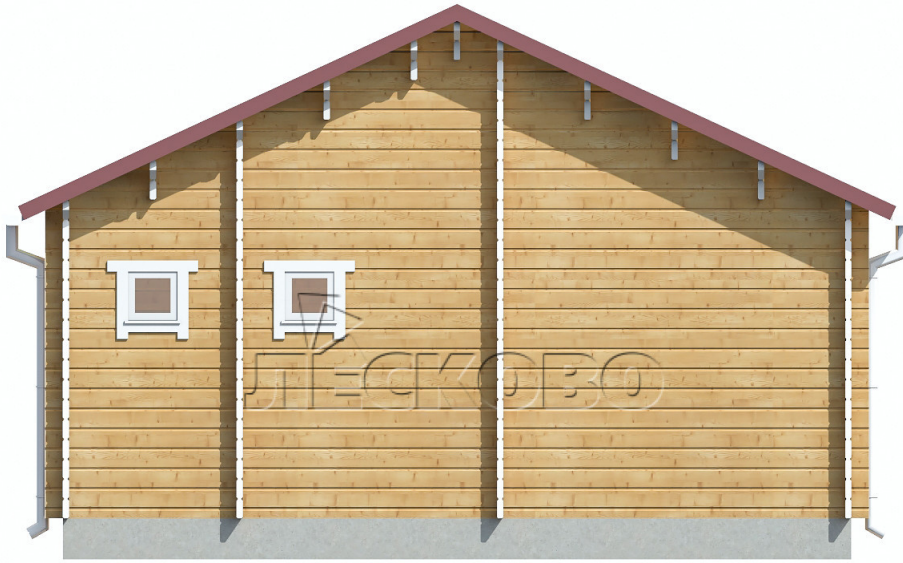

Log Cabin "DS" series 3.5×3

Project Dimensions

6 × 6.9 / 35.6 m²

Цена

9,847 €

Timber

45 mm

65 mm
+ 2,470 €

Assembling a house kit

No assembly required

Assembly required
+ 2,462 €

Project planning

House Kit

- Wall kit: 44 × 145mm mini-chamber drying chamber with bowls for the project. The material of the tree is spruce, pine (GOST 8486). Humidity 12-14%. The height of the walls is 2.16 m;
- Logs, lower harness: board 45 × 145 mm chamber drying 12-16%;
- Floors: floorboard 35 mm, Chamber drying;
- Ceiling: imitation of a bar 20 × 135 mm, Chamber drying;
- Wooden windows, glass 4 mm, Single. Treatment with a colorless antiseptic. Hardware;

Window 0.87×1.17 0.40×0.38 м.2 шт. 1.34×0.91 м.3 шт.
м.2 шт.

- Wooden doors;

3 шт.

1.62×1.885 м.1 шт.

7. Platbands: dry planed board 20 × 100 mm;

8. Roof: shingles.

9. Skirting board 35 mm.

+7 (4942) 499-770