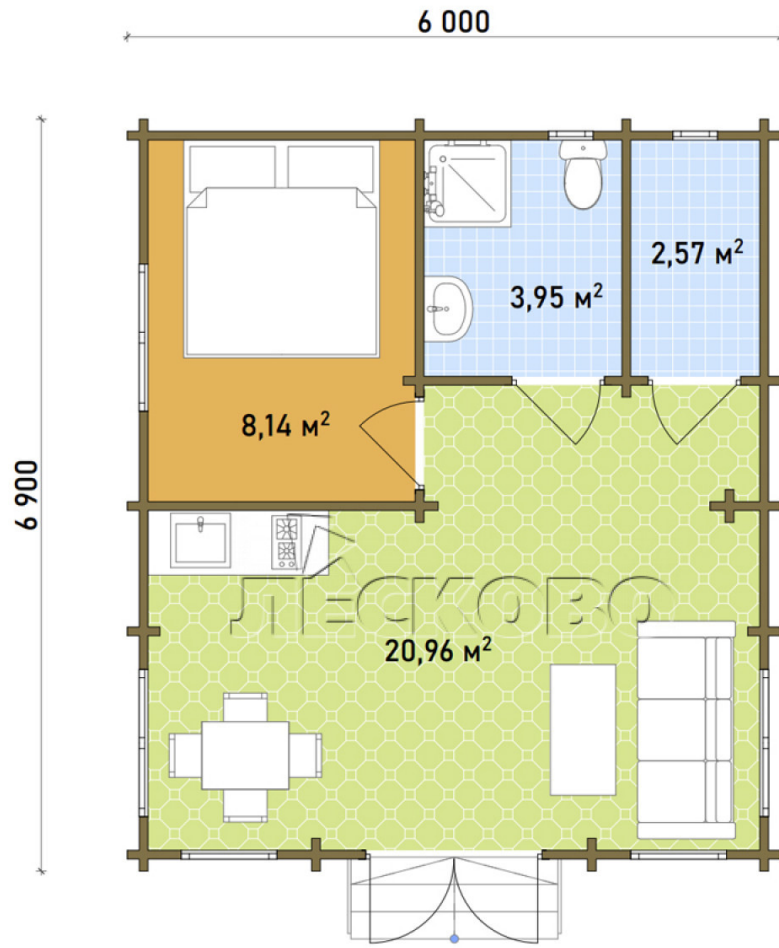

Log Cabin "DS" series 3.5×3

Project Dimensions

6 × 6.9 / 35.6 m²

Full house set

6,907 €

Timber

45 MM

65 MM
+ 1,823 €

Project planning

House Kit

- Wall kit: 44 × 145mm mini-chamber drying chamber with bowls for the project. The material of the tree is spruce, pine (GOST 8486). Humidity 12-14%. The height of the walls is 2.16 m;
- Logs, lower harness: board 45 × 145 mm chamber drying 10-12%;
- Floors: floorboard 35 mm, Chamber drying;
- Ceiling: imitation of a bar 20 × 135 mm, Chamber drying;
- Wooden windows, glass 4 mm, Single. Treatment with a colorless antiseptic. Hardware;

Window 0.87×1.17 0.40×0.38 м.2 шт. 1.34×0.91 м.3 шт.
м.2 шт.

- Wooden doors;

3 шт.

1.62×1.885 м.1 шт.

7. Platbands: dry planed board 20 × 100 mm;

8. Roof: shingles.

9. Skirting board 35 mm.

+7 (4942) 499-770