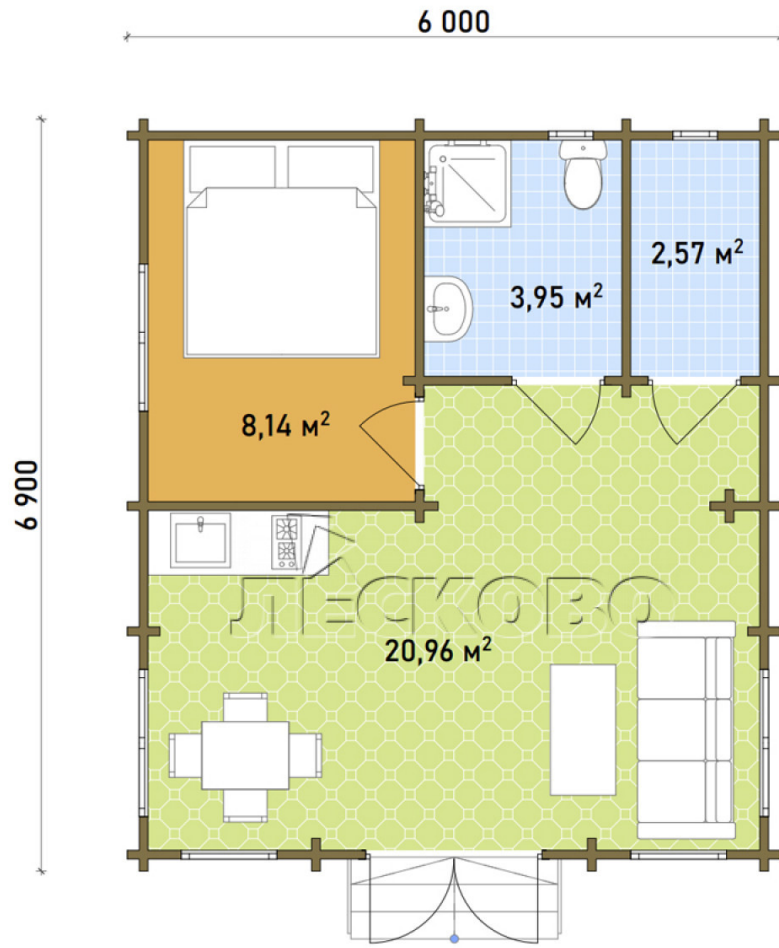

Log Cabin "DS" series 3.5×3

Project Dimensions

6 × 6.9 / 35.6 m²

Full house set

7,016 €

Timber

45 MM

65 MM
+ 1,852 €

Project planning

House Kit

- Wall kit: 44 × 145mm mini-chamber drying chamber with bowls for the project. The material of the tree is spruce, pine (GOST 8486). Humidity 12-14%. The height of the walls is 2.16 m;
- Logs, lower harness: board 45 × 145 mm chamber drying 10-12%;
- Floors: floorboard 35 mm, Chamber drying;
- Ceiling: imitation of a bar 20 × 135 mm, Chamber drying;
- Wooden windows, glass 4 mm, Single. Treatment with a colorless antiseptic. Hardware;

0.40×0.38 м.2 шт.

1.34×0.91 м.3 шт.

- Wooden doors;

3 шт.

1.62×1.885 м.1 шт.

7. Platbands: dry planed board 20 × 100 mm;

8. Roof: shingles.

9. Skirting board 35 mm.