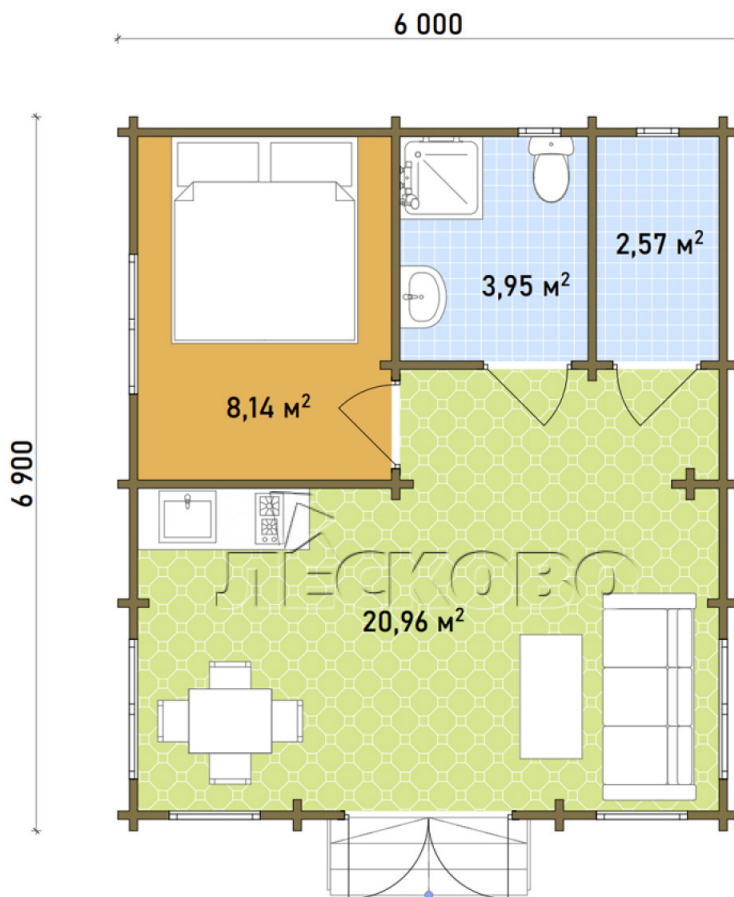

Log Cabin "DS" series 3.5×3

Project Dimensions

6 × 6.9 / 35.6 m²

Цена

9,847 €

Timber

45 mm

65 mm
+ 2,470 €

Assembling a house kit

No assembly required

Assembly required
+ 2,462 €

Project planning

House Kit

- Wall kit: 44 × 145mm mini-chamber drying chamber with bowls for the project. The material of the tree is spruce, pine (GOST 8486). Humidity 12-14%. The height of the walls is 2.16 m;
- Logs, lower harness: board 45 × 145 mm chamber drying 12-16%;
- Floors: floorboard 35 mm, Chamber drying;
- Ceiling: imitation of a bar 20 × 135 mm, Chamber drying;
- Wooden windows, glass 4 mm, Single. Treatment with a colorless antiseptic. Hardware;

Window 0.87×1.17 0.40×0.38 м.2 шт. 1.34×0.91 м.3 шт.
м.2 шт.

- Wooden doors;

3 шт.

1.62×1.885 м.1 шт.

7. Platbands: dry planed board 20 × 100 mm;

8. Roof: shingles.

9. Skirting board 35 mm.

+7 (4942) 499-770