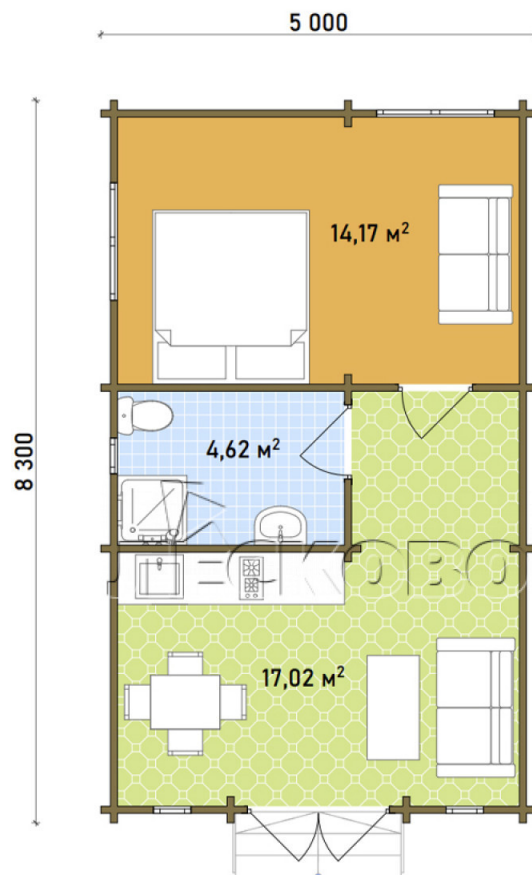

Log Cabin "DS" series 3.5×3

Project Dimensions

5 × 8.3 / 36.3 m²

Цена

9,556 €

Timber

45 mm

65 mm
+ 2,612 €

Assembling a house kit

No assembly required

Assembly required
+ 2,389 €

Project planning

House Kit

- Wall kit: 44 × 145mm mini-chamber drying chamber with bowls for the project. The material of the tree is spruce, pine (GOST 8486). Humidity 12-14%. The height of the walls is 2.16 m;
- Logs, lower harness: board 45 × 145 mm chamber drying 12-16%;
- Floors: floorboard 35 mm, Chamber drying;
- Ceiling: imitation of a bar 20 × 135 mm, Chamber drying;
- Wooden windows, glass 4 mm, Single. Treatment with a colorless antiseptic. Hardware;

0.40×0.38 м.1 шт.

0.42×1.885 м.2 шт.

1.34×0.91 м.2 шт.

- Wooden doors;

2 шт.

1.62×1.885 м.1 шт.

7. Platbands: dry planed board 20 × 100 mm;

8. Roof: shingles.