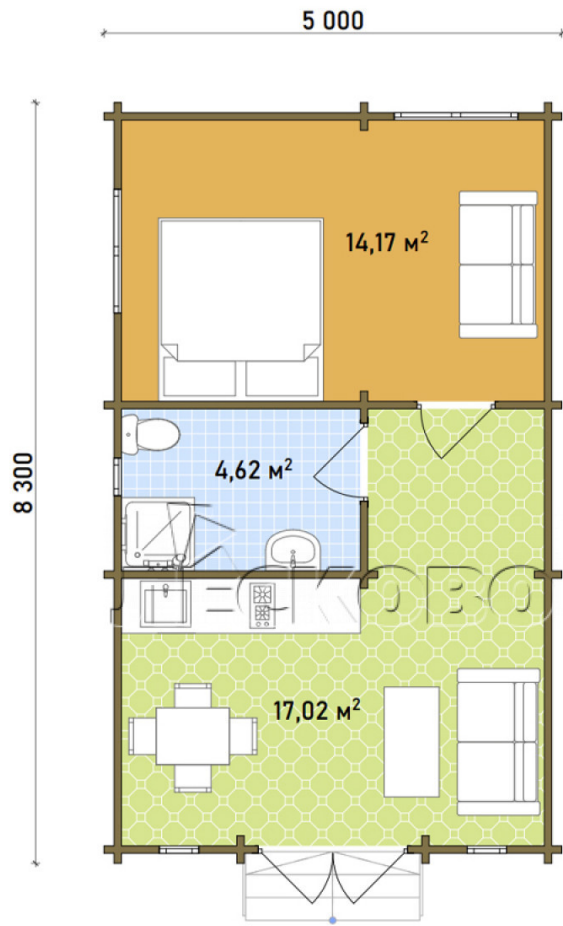

Log Cabin "DS" series 3.5×3

Project Dimensions

5 × 8.3 / 36.3 m²

Full house set

7,257 €

Timber

45 MM

65 MM
+ 2,057 €

Project planning

House Kit

- Wall kit: 44 × 145mm mini-chamber drying chamber with bowls for the project. The material of the tree is spruce, pine (GOST 8486). Humidity 12-14%. The height of the walls is 2.16 m;
- Logs, lower harness: board 45 × 145 mm chamber drying 10-12%;
- Floors: floorboard 35 mm, Chamber drying;
- Ceiling: imitation of a bar 20 × 135 mm, Chamber drying;
- Wooden windows, glass 4 mm, Single. Treatment with a colorless antiseptic. Hardware;

0.40×0.38 м.1 шт.

0.42×1.885 м.2 шт.

1.34×0.91 м.2 шт.

- Wooden doors;

2 шт.

1.62×1.885 м.1 шт.

7. Platbands: dry planed board 20 × 100 mm;

8. Roof: shingles.