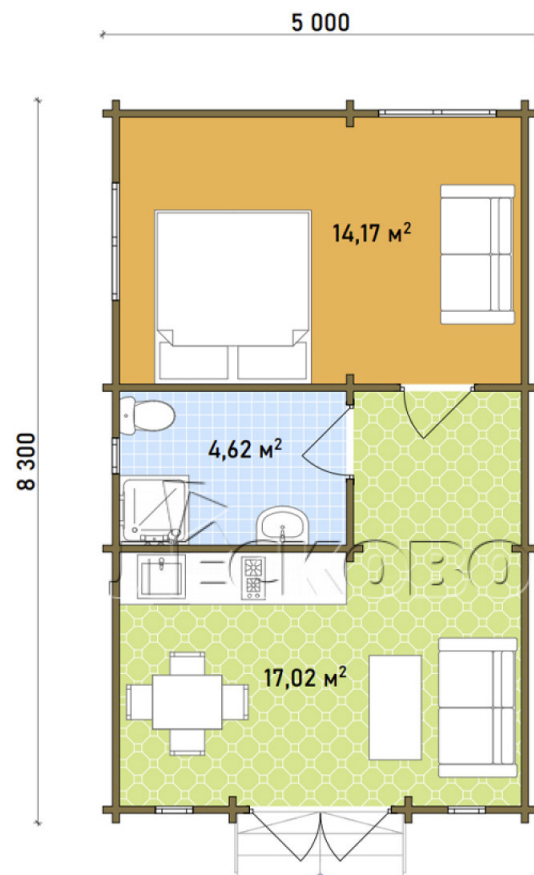

## Log Cabin "DS" series 3.5×3

Project Dimensions

5 × 8.3 / 36.3 m<sup>2</sup>

Цена

**9,581 €**

### Timber

45 mm

65 mm  
+ 2,619 €

# House Kit

- Wall kit: 44 × 145mm mini-chamber drying chamber with bowls for the project. The material of the tree is spruce, pine (GOST 8486). Humidity 12-14%. The height of the walls is 2.16 m;
- Logs, lower harness: board 45 × 145 mm chamber drying 12-16%;
- Floors: floorboard 35 mm, Chamber drying;
- Ceiling: imitation of a bar 20 × 135 mm, Chamber drying;
- Wooden windows, glass 4 mm, Single. Treatment with a colorless antiseptic. Hardware;

0.40×0.38 м.1 шт.

0.42×1.885 м.2 шт.

1.34×0.91 м.2 шт.

- Wooden doors;

2 шт.

1.62×1.885 м.1 шт.

7. Platbands: dry planed board 20 × 100 mm;

8. Roof: shingles.