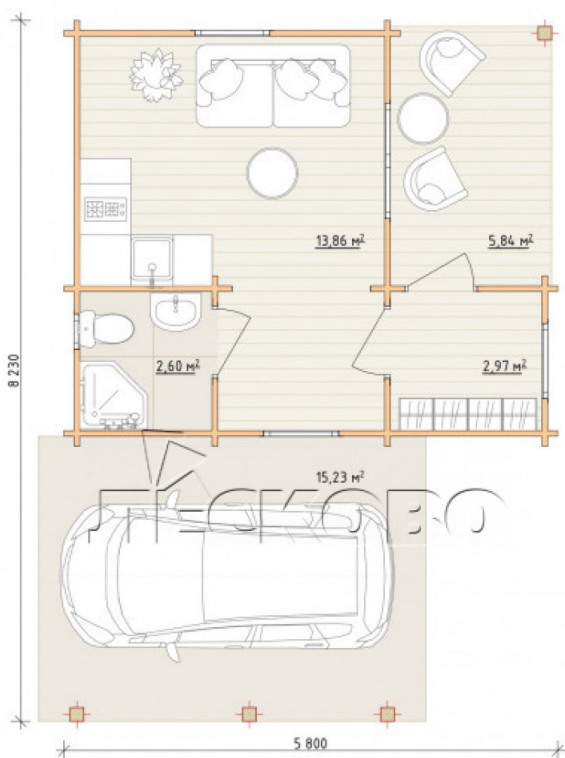

## Log Cabin "DG-32"

Project Dimensions

5.8 × 8.2 / 40.5 m<sup>2</sup>

Цена

**9,240 €**

## House Kit

- Wall kit: 44 × 145mm mini-chamber drying chamber with bowls for the project. The material of the tree is spruce, pine (GOST 8486). Humidity 12-14%. The height of the walls is 2.16 m;
- Logs, lower harness: board 45 × 145 mm chamber drying 12-16%;
- Floors: floorboard 35 mm, Chamber drying;
- Ceiling: imitation of a bar 20 × 135 mm, Chamber drying;
- Wooden windows, glass 4 mm, Single. Treatment with a colorless antiseptic. Hardware;

Window 0.87×1.17 м.3 шт.    Window 1.34×1.17 м.1 шт.    0.40×0.38 м.1 шт.

- Wooden doors;

2 шт.

0.84×1.885 м.

glass.1 шт.

7. Platbands: dry planed board 20 × 100 mm;

8. Roof: shingles.

9. Skirting board 35 mm.