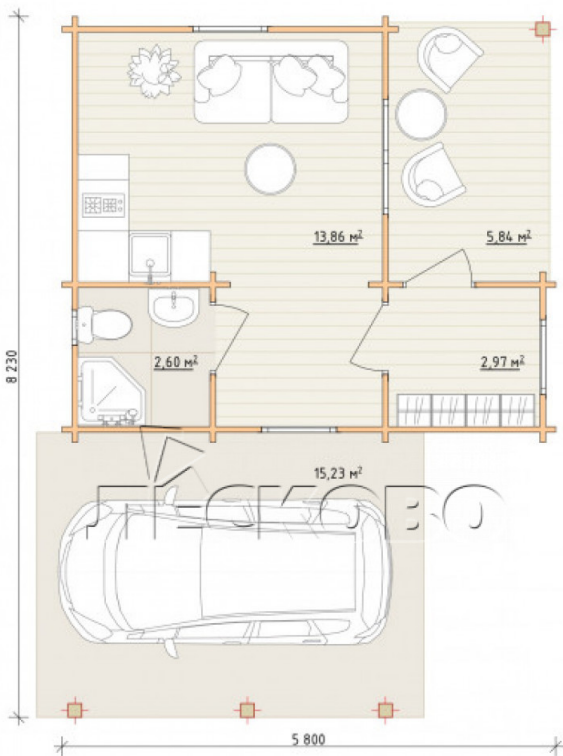

Log Cabin "DG-32"

Project Dimensions

5.8 × 8.2 / 40.5 m²

Цена

9,240 €

Timber

45 mm

65 mm
+ 2,325 €

Assembling a house kit

No assembly required

Assembly required
+ 2,310 €

Project planning

House Kit

- Wall kit: 44 × 145mm mini-chamber drying chamber with bowls for the project. The material of the tree is spruce, pine (GOST 8486). Humidity 12-14%. The height of the walls is 2.16 m;
- Logs, lower harness: board 45 × 145 mm chamber drying 12-16%;
- Floors: floorboard 35 mm, Chamber drying;
- Ceiling: imitation of a bar 20 × 135 mm, Chamber drying;
- Wooden windows, glass 4 mm, Single. Treatment with a colorless antiseptic. Hardware;

Window 0.87×1.17 м.3 шт. Window 1.34×1.17 м.1 шт. 0.40×0.38 м.1 шт.

- Wooden doors;

2 шт.

0.84×1.885 м.

glass.1 шт.

7. Platbands: dry planed board 20 × 100 mm;

8. Roof: shingles.

9. Skirting board 35 mm.