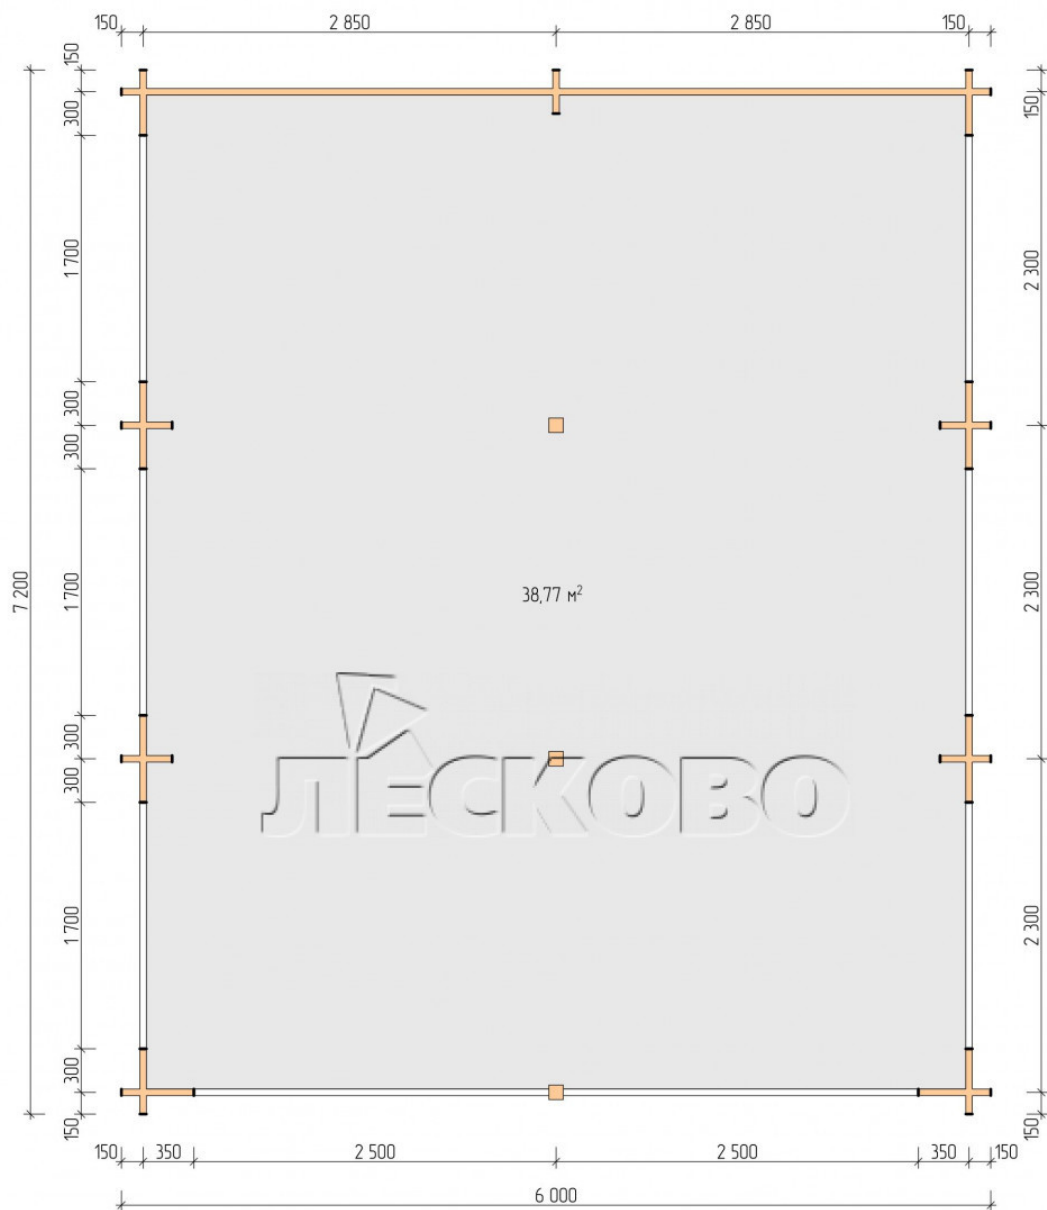

Carport 6x7.2

Project Dimensions

6 × 7.2

Full doghouse set

3,460 €

Timber

45 MM

65 MM
+ 1,196 €

Project planning

6 000

7 200

38,77
M²

ПЕЧАТОВАНО

Разрез

House Kit

- Wall kit: mini-chamber drying chamber 44×145 mm with bowls for the project. Wood material - spruce, pine (GOST 8486). Humidity 12-16%. The height of the walls is 2.16 m;
- Logs, lower harness: board 44×95 mm chamber drying 12-16%;
- Floors: floorboard 35 mm, chamber drying;
- Ceiling: imitation of a bar 20×135 mm, chamber drying;
- Wooden windows and doors according to the project;;
- Roof: shingles.