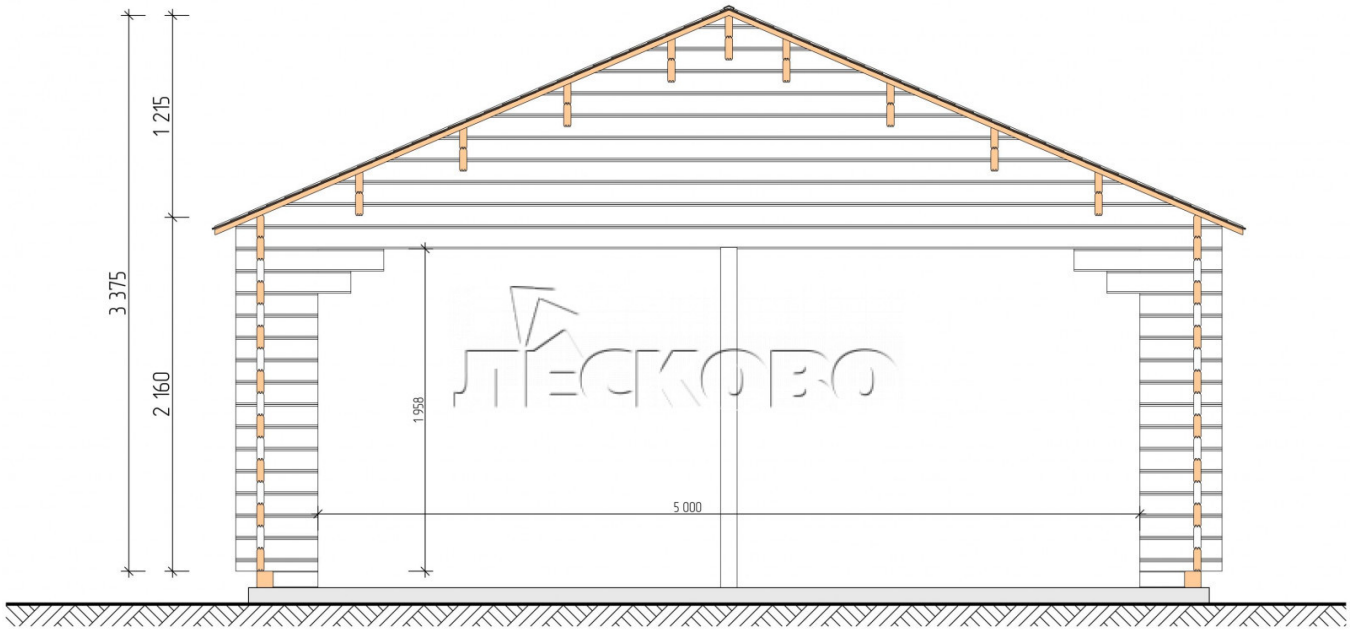

Carport 6x7.2

Project Dimensions

6 × 7.2

Full doghouse set

3,460 €

Timber

45 MM

65 MM
+ 1,196 €

Project planning

6 000

7 200

38,77
M²

ПЕЧАТОВАНО

Разрез

House Kit

- Wall kit: mini-chamber drying chamber 44×145 mm with bowls for the project. Wood material - spruce, pine (GOST 8486). Humidity 12-16%. The height of the walls is 2.16 m;
- Logs, lower harness: board 44×95 mm chamber drying 12-16%;
- Floors: floorboard 35 mm, chamber drying;
- Ceiling: imitation of a bar 20×135 mm, chamber drying;
- Wooden windows and doors according to the project;;
- Roof: shingles.