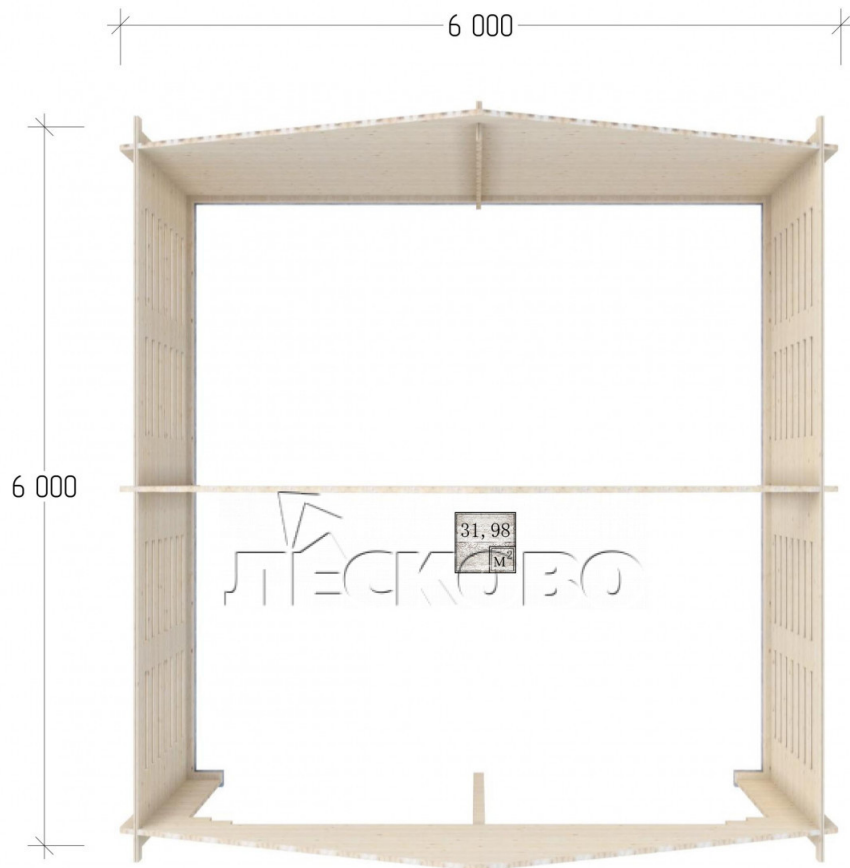

Carport 6x6

Project Dimensions

6 × 6

Цена

3,801 €

Timber

45 mm

65 mm
+ 1,293 €

Assembling a house kit

No assembly required

Assembly required
+ 950 €

Project planning

Разрез

House Kit

- Wall kit: mini-chamber drying chamber 44 × 145 mm with bowls for the project. Wood material -

spruce, pine (GOST 8486). Humidity 12-16%. The height of the walls is 2.16 m;

- Logs, lower harness: board 44 × 95 mm chamber drying 12-16%;
- Floors: floorboard 35 mm, chamber drying;
- Ceiling: imitation of a bar 20 × 135 mm, chamber drying;
- Wooden windows and doors according to the project;;
- Roof: shingles.