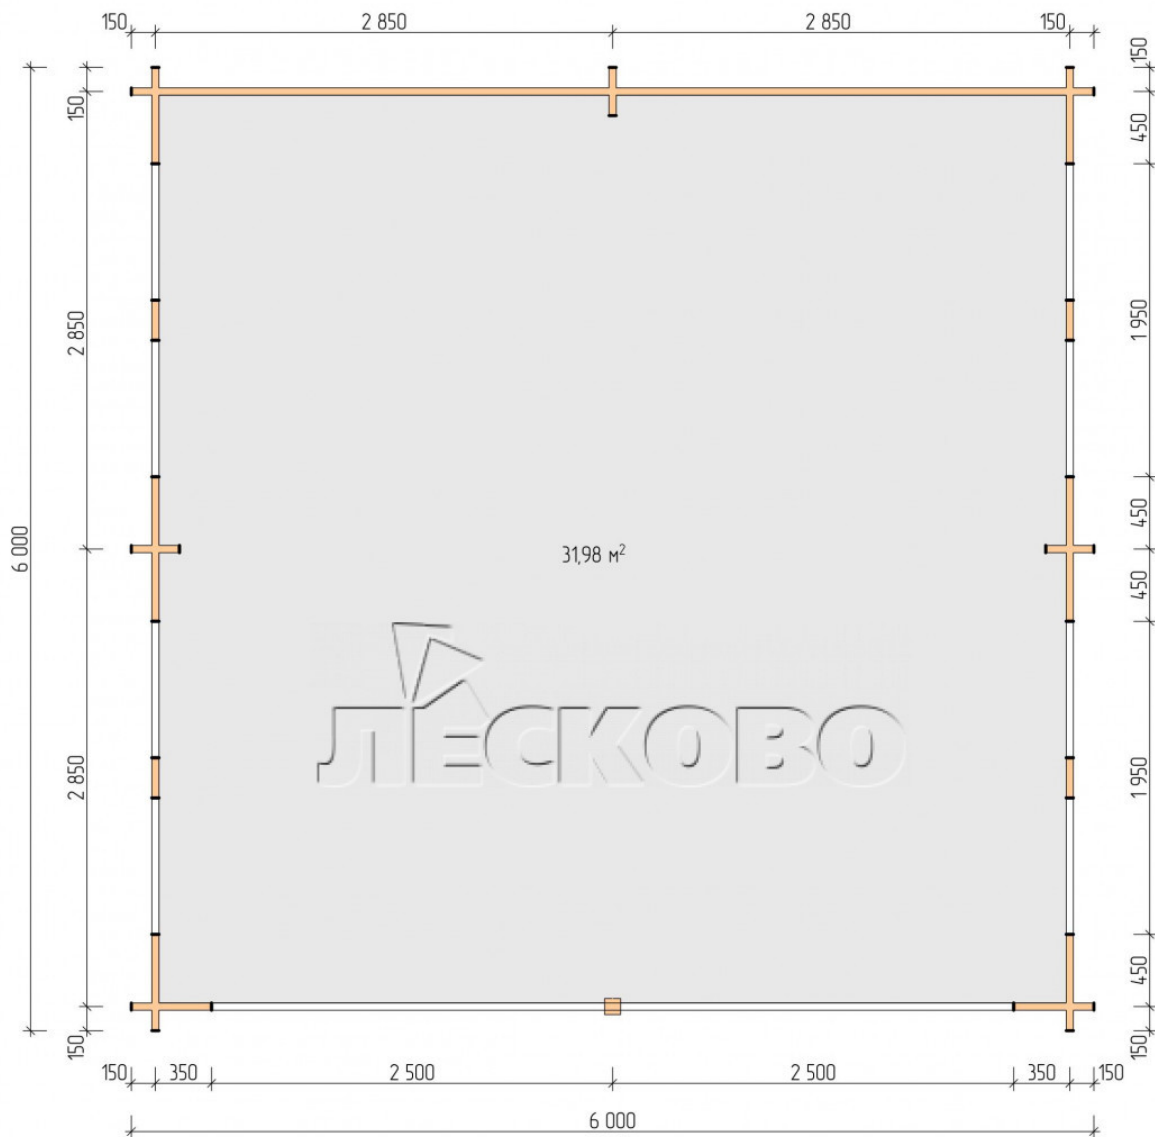

Carport 6x6

Project Dimensions

6 × 6

Full doghouse set

2,860 €

Timber

45 MM

65 MM
+ 961 €

Project planning

6 000

Разрез

House Kit

- Wall kit: mini-chamber drying chamber 44 × 145 mm with bowls for the project. Wood material - spruce, pine (GOST 8486). Humidity 12-16%. The height of the walls is 2.16 m;
- Logs, lower harness: board 44 × 95 mm chamber drying 12-16%;
- Floors: floorboard 35 mm, chamber drying;
- Ceiling: imitation of a bar 20 × 135 mm, chamber drying;
- Wooden windows and doors according to the project;;
- Roof: shingles.