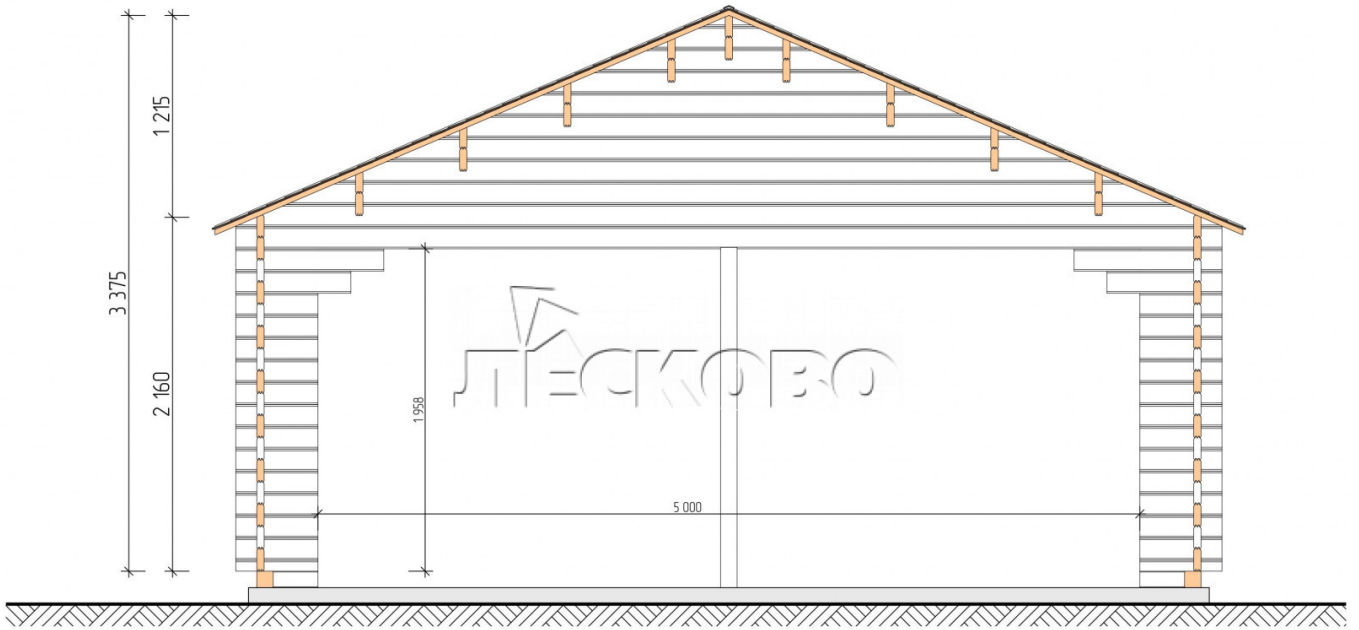

Carport 6x6

Project Dimensions

6 × 6

Full doghouse set

2,860 €

Timber

45 MM

65 MM
+ 961 €

Project planning

6 000

Разрез

House Kit

- Wall kit: mini-chamber drying chamber 44 × 145 mm with bowls for the project. Wood material - spruce, pine (GOST 8486). Humidity 12-16%. The height of the walls is 2.16 m;
- Logs, lower harness: board 44 × 95 mm chamber drying 12-16%;
- Floors: floorboard 35 mm, chamber drying;
- Ceiling: imitation of a bar 20 × 135 mm, chamber drying;
- Wooden windows and doors according to the project;;
- Roof: shingles.