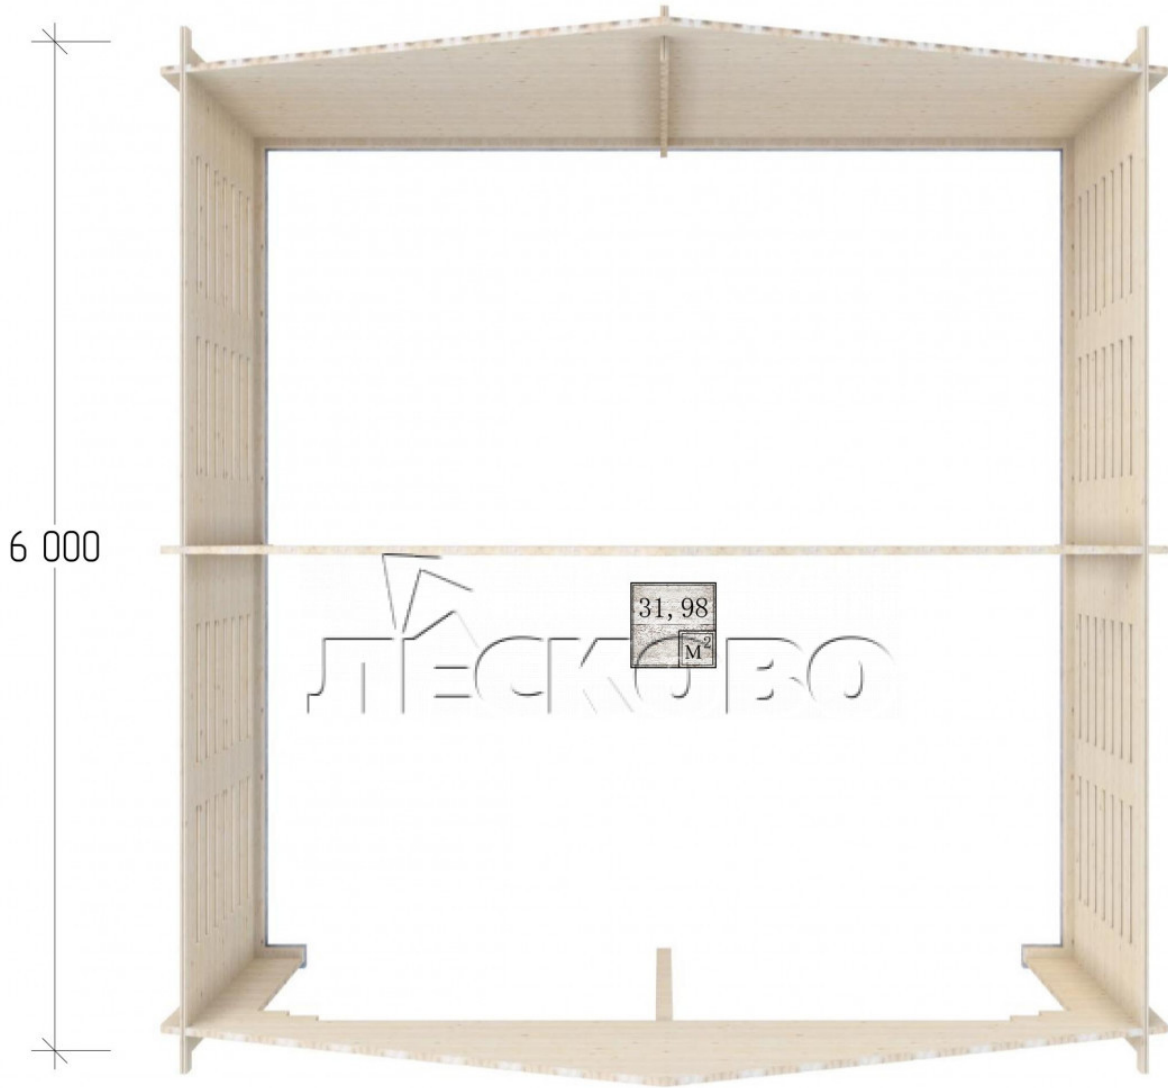

Carport 6x6

Project Dimensions

6 × 6

Full doghouse set

2,860 €

Timber

45 MM

65 MM
+ 961 €

Project planning

6 000

Разрез

House Kit

- Wall kit: mini-chamber drying chamber 44 × 145 mm with bowls for the project. Wood material - spruce, pine (GOST 8486). Humidity 12-16%. The height of the walls is 2.16 m;
- Logs, lower harness: board 44 × 95 mm chamber drying 12-16%;
- Floors: floorboard 35 mm, chamber drying;
- Ceiling: imitation of a bar 20 × 135 mm, chamber drying;
- Wooden windows and doors according to the project;;
- Roof: shingles.