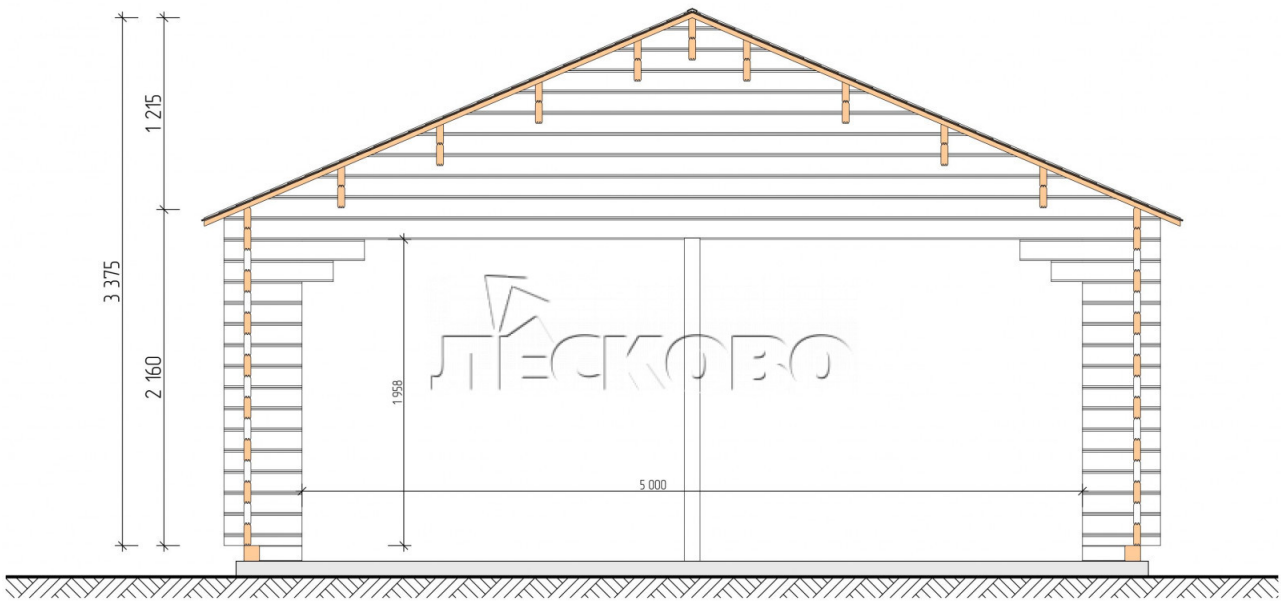

Carport 6x6

Project Dimensions

6 × 6

Цена

3,801 €

Timber

45 mm

65 mm
+ 1,293 €

Assembling a house kit

No assembly required

Assembly required
+ 950 €

Project planning

Разрез

House Kit

- Wall kit: mini-chamber drying chamber 44 × 145 mm with bowls for the project. Wood material -

spruce, pine (GOST 8486). Humidity 12-16%. The height of the walls is 2.16 m;

- Logs, lower harness: board 44 × 95 mm chamber drying 12-16%;
- Floors: floorboard 35 mm, chamber drying;
- Ceiling: imitation of a bar 20 × 135 mm, chamber drying;
- Wooden windows and doors according to the project;;
- Roof: shingles.