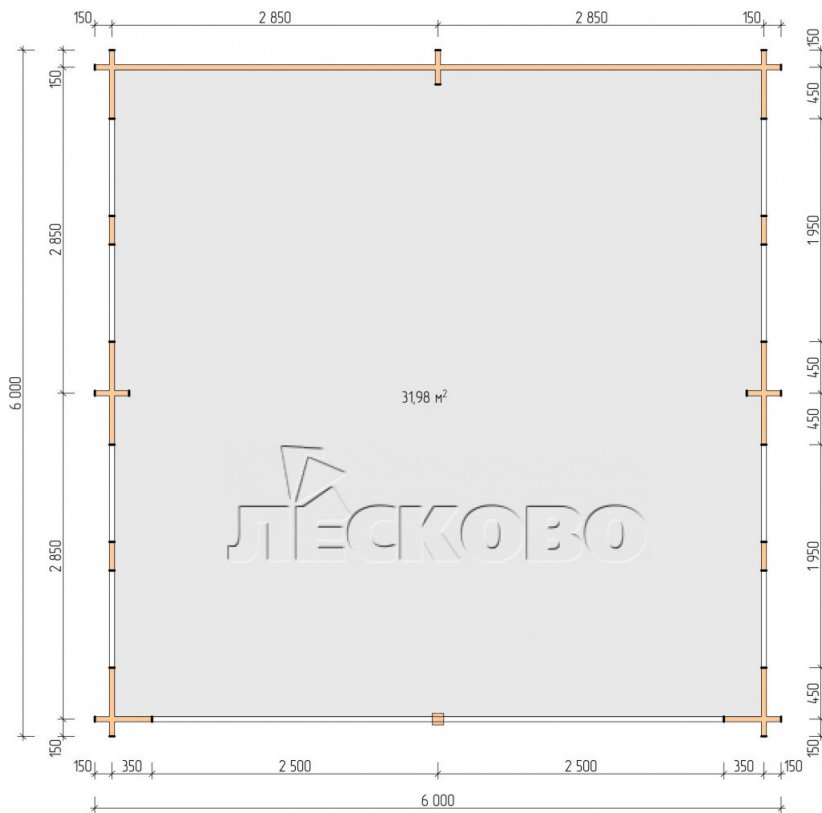

Carport 6x6

Project Dimensions

6 × 6

Цена

3,801 €

Timber

45 mm

65 mm
+ 1,293 €

Assembling a house kit

No assembly required

Assembly required
+ 950 €

Project planning

Разрез

House Kit

- Wall kit: mini-chamber drying chamber 44 × 145 mm with bowls for the project. Wood material -

spruce, pine (GOST 8486). Humidity 12-16%. The height of the walls is 2.16 m;

- Logs, lower harness: board 44 × 95 mm chamber drying 12-16%;
- Floors: floorboard 35 mm, chamber drying;
- Ceiling: imitation of a bar 20 × 135 mm, chamber drying;
- Wooden windows and doors according to the project;;
- Roof: shingles.