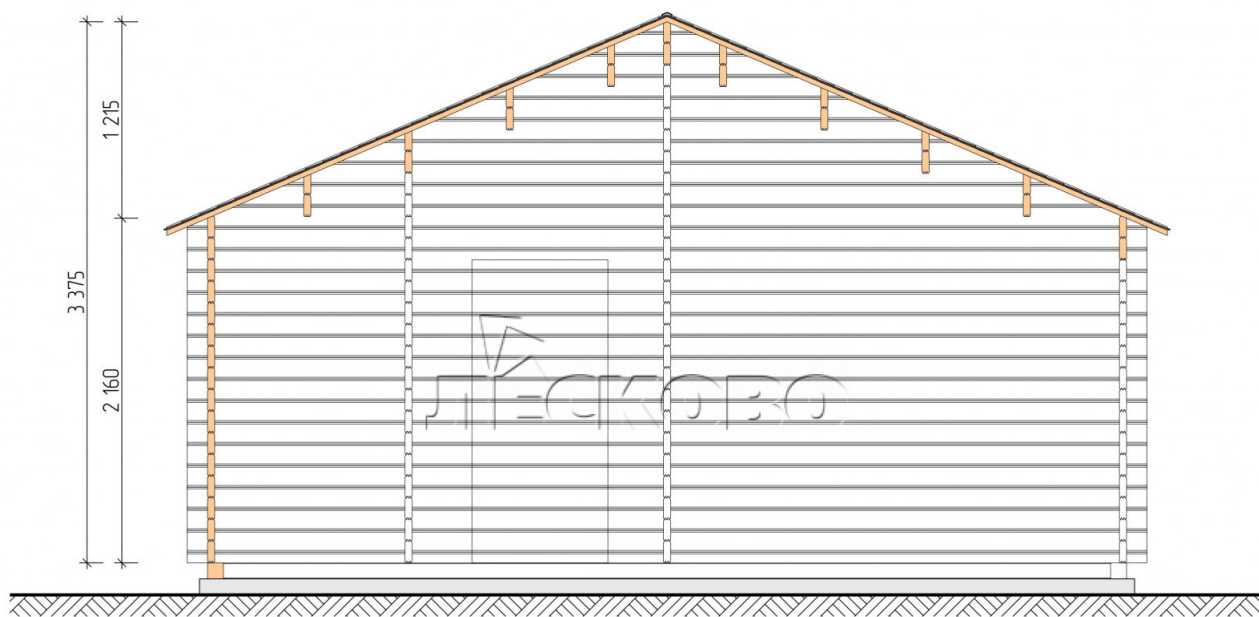

Carport 6x5.8

Project Dimensions

6 × 5.8

Цена

4,875 €

Timber

45 mm

65 mm
+ 1,609 €

Assembling a house kit

No assembly required

Assembly required
+ 1,219 €

Project planning

Разрез

House Kit

- Wall kit: mini-chamber drying chamber 44 × 145 mm with bowls for the project. Wood material -

spruce, pine (GOST 8486). Humidity 12-16%. The height of the walls is 2.16 m;

- Logs, lower harness: board 44 × 95 mm chamber drying 12-16%;
- Floors: floorboard 35 mm, chamber drying;
- Ceiling: imitation of a bar 20 × 135 mm, chamber drying;
- Wooden windows and doors according to the project;;
- Roof: shingles.