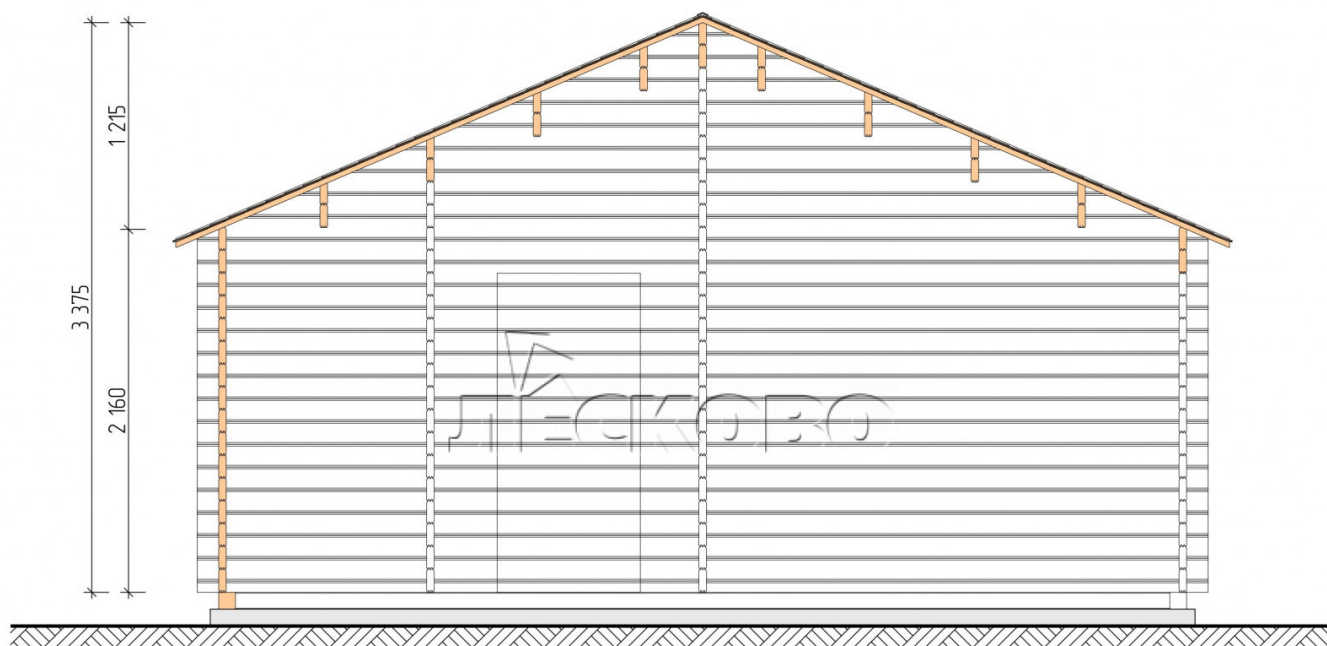

Carport 6x5.8

Project Dimensions

6 × 5.8

Full doghouse set

3,529 €

Timber

45 MM

65 MM
+ 1,178 €

Project planning

Разрез

House Kit

- Wall kit: mini-chamber drying chamber 44 × 145 mm with bowls for the project. Wood material - spruce, pine (GOST 8486). Humidity 12-16%. The height of the walls is 2.16 m;
- Logs, lower harness: board 44 × 95 mm chamber drying 12-16%;
- Floors: floorboard 35 mm, chamber drying;
- Ceiling: imitation of a bar 20 × 135 mm, chamber drying;
- Wooden windows and doors according to the project;;
- Roof: shingles.