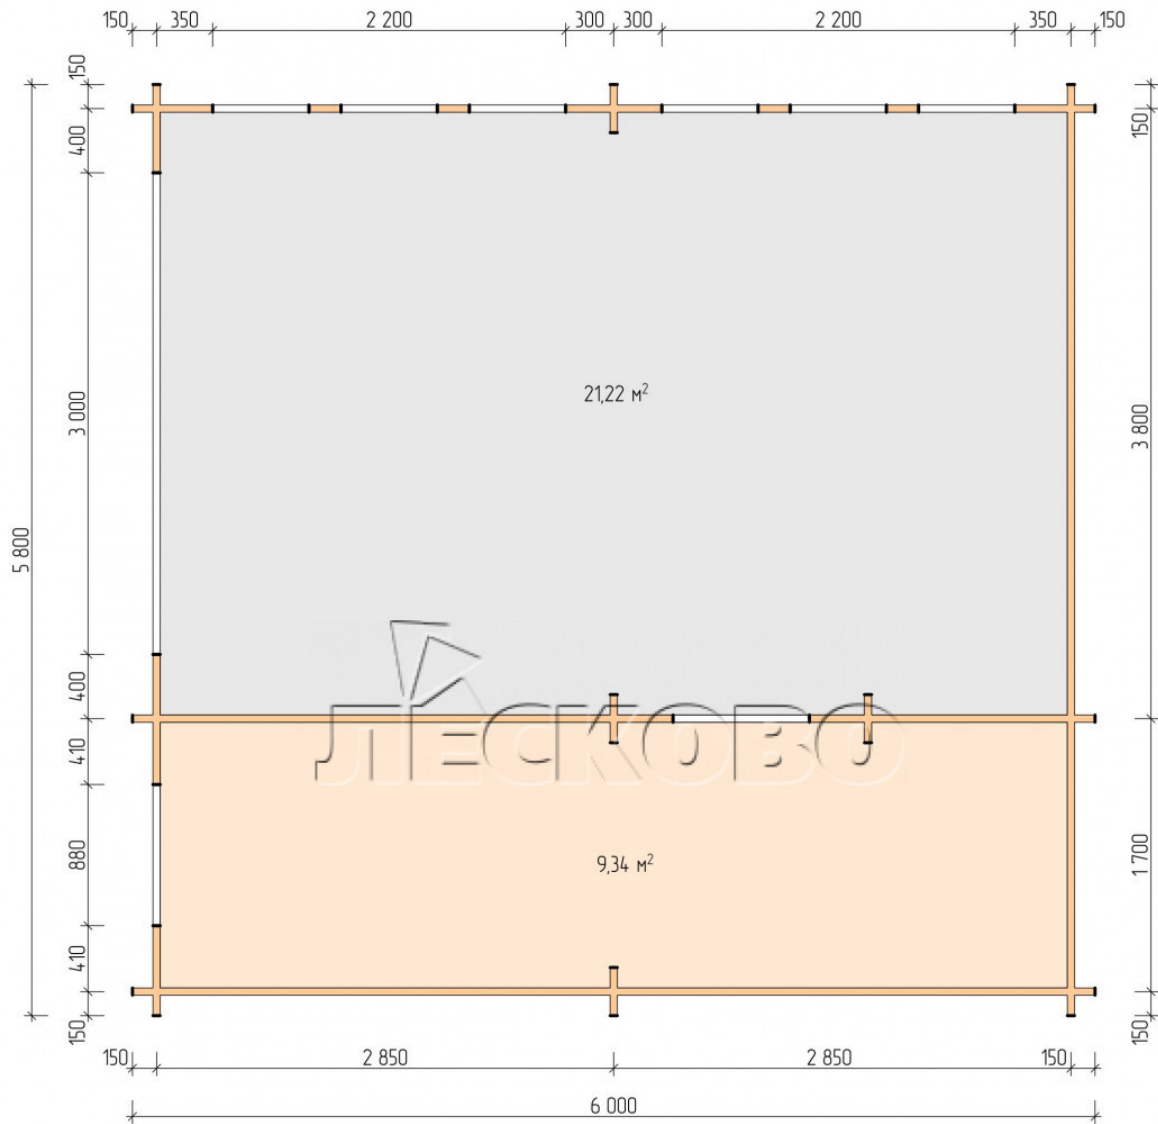

Carport 6x5.8

Project Dimensions

6 × 5.8

Full doghouse set

3,529 €

Timber

45 MM

65 MM
+ 1,178 €

Project planning

Разрез

House Kit

- Wall kit: mini-chamber drying chamber 44 × 145 mm with bowls for the project. Wood material - spruce, pine (GOST 8486). Humidity 12-16%. The height of the walls is 2.16 m;
- Logs, lower harness: board 44 × 95 mm chamber drying 12-16%;
- Floors: floorboard 35 mm, chamber drying;
- Ceiling: imitation of a bar 20 × 135 mm, chamber drying;
- Wooden windows and doors according to the project;;
- Roof: shingles.