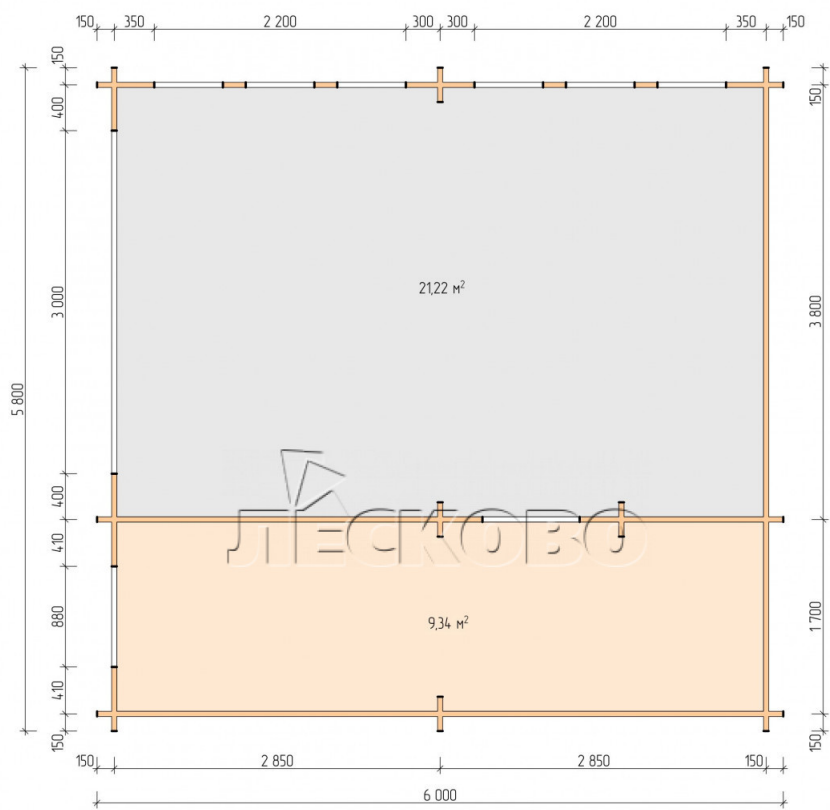

Carport 6x5.8

Project Dimensions

6 × 5.8

Цена

4,875 €

Timber

45 mm

65 mm
+ 1,609 €

Assembling a house kit

No assembly required

Assembly required
+ 1,219 €

Project planning

Разрез

House Kit

- Wall kit: mini-chamber drying chamber 44 × 145 mm with bowls for the project. Wood material -

spruce, pine (GOST 8486). Humidity 12-16%. The height of the walls is 2.16 m;

- Logs, lower harness: board 44 × 95 mm chamber drying 12-16%;
- Floors: floorboard 35 mm, chamber drying;
- Ceiling: imitation of a bar 20 × 135 mm, chamber drying;
- Wooden windows and doors according to the project;;
- Roof: shingles.