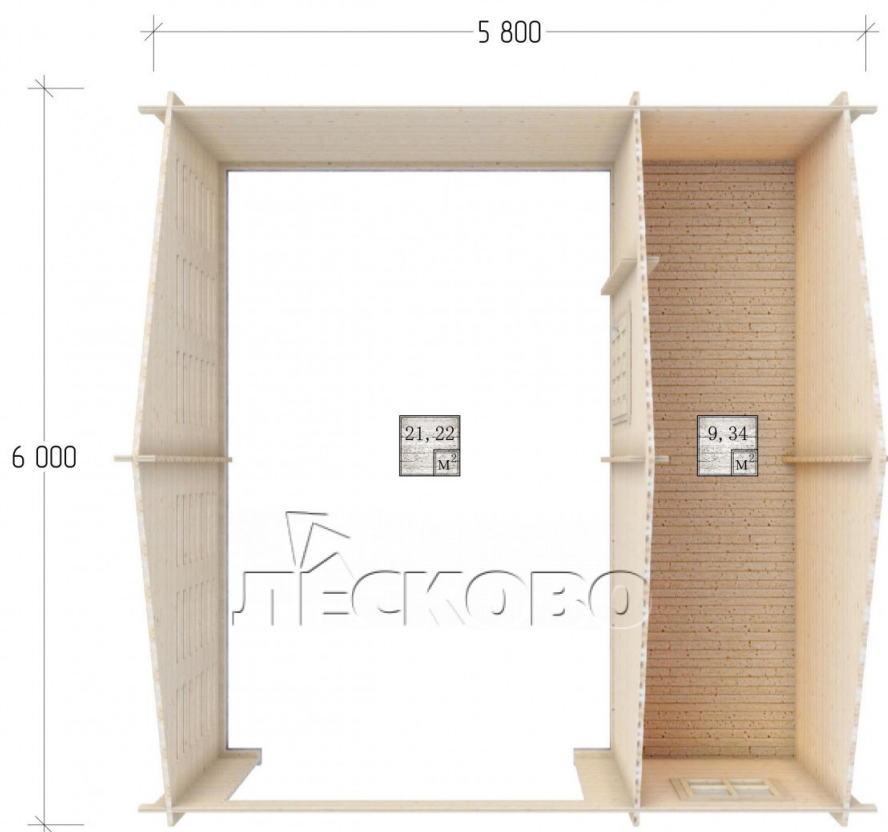

Carport 6x5.8

Project Dimensions

6 × 5.8

Цена

4,875 €

Timber

45 mm

65 mm
+ 1,609 €

Assembling a house kit

No assembly required

Assembly required
+ 1,219 €

Project planning

Разрез

House Kit

- Wall kit: mini-chamber drying chamber 44 × 145 mm with bowls for the project. Wood material -

spruce, pine (GOST 8486). Humidity 12-16%. The height of the walls is 2.16 m;

- Logs, lower harness: board 44 × 95 mm chamber drying 12-16%;
- Floors: floorboard 35 mm, chamber drying;
- Ceiling: imitation of a bar 20 × 135 mm, chamber drying;
- Wooden windows and doors according to the project;;
- Roof: shingles.