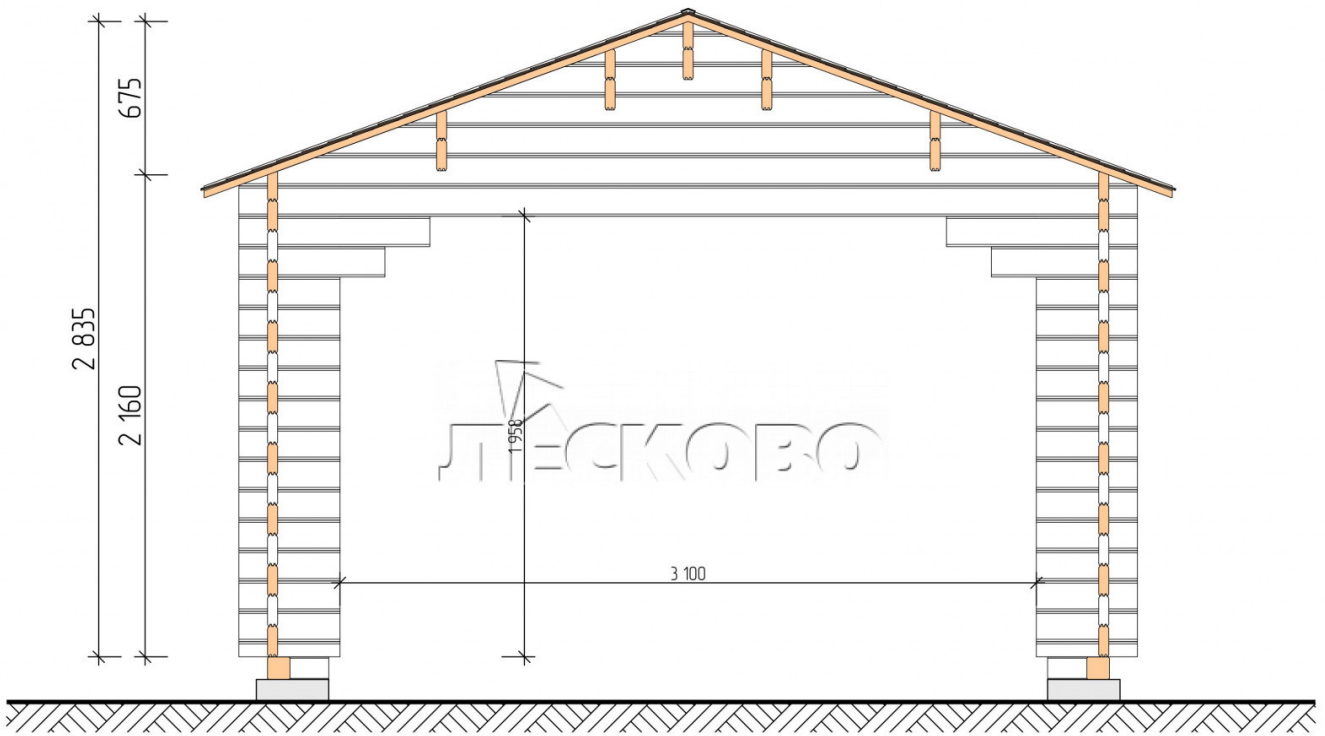

Carport 4x8

Project Dimensions

4 × 8

Full doghouse set

3,044 €

Timber

45 MM

65 MM
+ 971 €

Project planning

Разрез

House Kit

- Wall kit: mini-chamber drying chamber 44 × 145 mm with bowls for the project. Wood material - spruce, pine (GOST 8486). Humidity 12-16%. The height of the walls is 2.16 m;
- Logs, lower harness: board 44 × 95 mm chamber drying 12-16%;