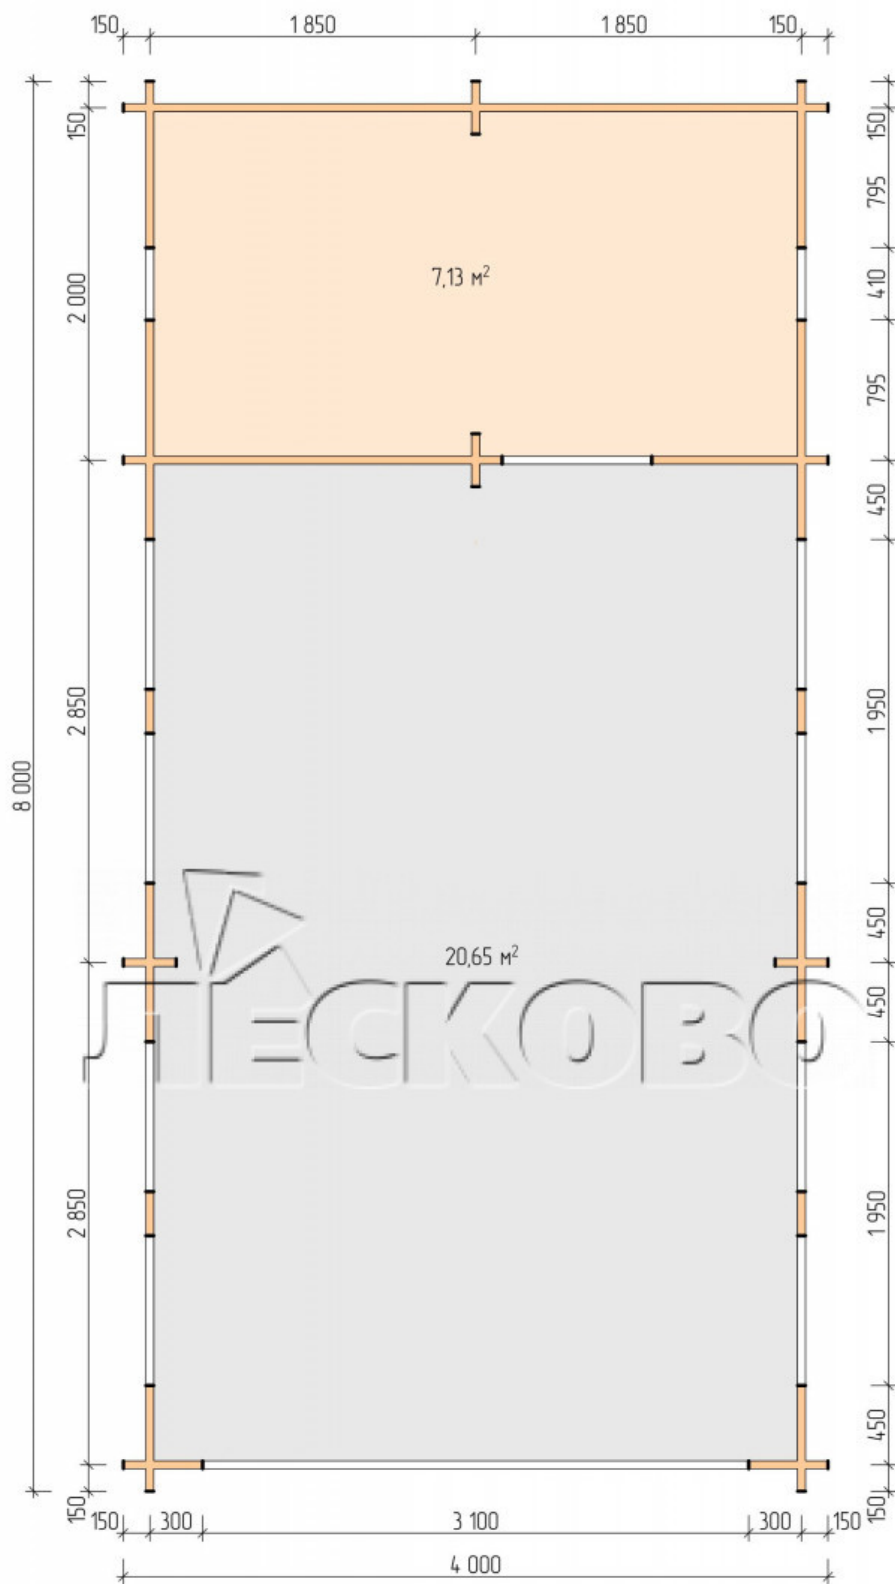

Carport 4x8

Project Dimensions

4 × 8

Full doghouse set

3,044 €

Timber

45 MM

65 MM
+ 971 €

Project planning

Разрез

House Kit

- Wall kit: mini-chamber drying chamber 44 × 145 mm with bowls for the project. Wood material - spruce, pine (GOST 8486). Humidity 12-16%. The height of the walls is 2.16 m;
- Logs, lower harness: board 44 × 95 mm chamber drying 12-16%;

- Floors: floorboard 35 mm, chamber drying;
- Ceiling: imitation of a bar 20 × 135 mm, chamber drying;
- Wooden windows and doors according to the project;;
- Roof: shingles.

+7 (4942) 499-770

156014, г. Кострома, ул. Базовая, д. 8