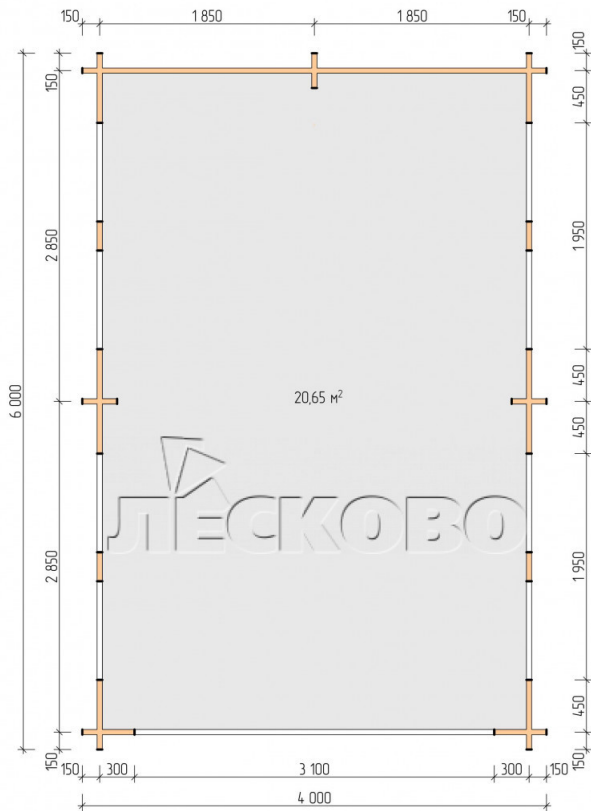

Carport 4x6

Project Dimensions

4 × 6

Цена

2,681 €

Timber

45 mm

65 mm
+ 905 €

Assembling a house kit

No assembly required

Assembly required
+ 670 €

Project planning

Разрез

House Kit

- Wall kit: mini-chamber drying chamber 44 × 145 mm with bowls for the project. Wood material -

spruce, pine (GOST 8486). Humidity 12-16%. The height of the walls is 2.16 m;

- Logs, lower harness: board 44 × 95 mm chamber drying 12-16%;
- Floors: floorboard 35 mm, chamber drying;
- Ceiling: imitation of a bar 20 × 135 mm, chamber drying;
- Wooden windows and doors according to the project;;
- Roof: shingles.