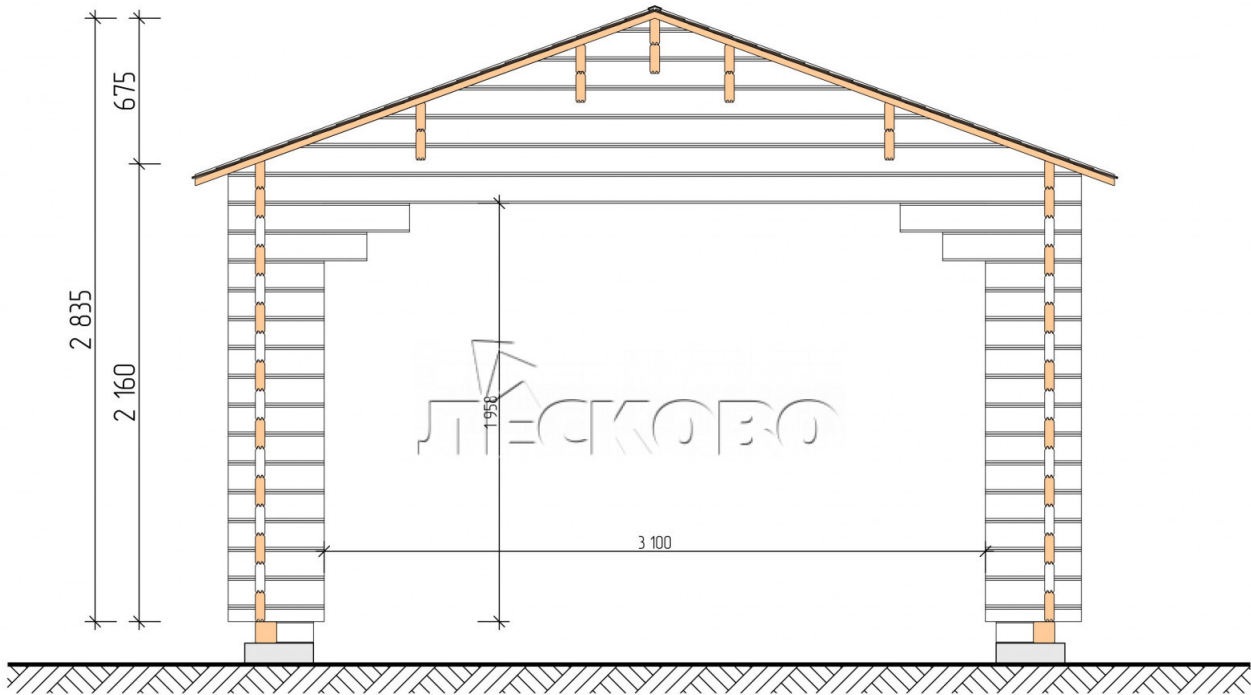

Carport 4x6

Project Dimensions

4 × 6

Цена

2,681 €

Timber

45 mm

65 mm
+ 905 €

Assembling a house kit

No assembly required

Assembly required
+ 670 €

Project planning

Разрез

House Kit

- Wall kit: mini-chamber drying chamber 44 × 145 mm with bowls for the project. Wood material -

spruce, pine (GOST 8486). Humidity 12-16%. The height of the walls is 2.16 m;

- Logs, lower harness: board 44 × 95 mm chamber drying 12-16%;
- Floors: floorboard 35 mm, chamber drying;
- Ceiling: imitation of a bar 20 × 135 mm, chamber drying;
- Wooden windows and doors according to the project;;
- Roof: shingles.