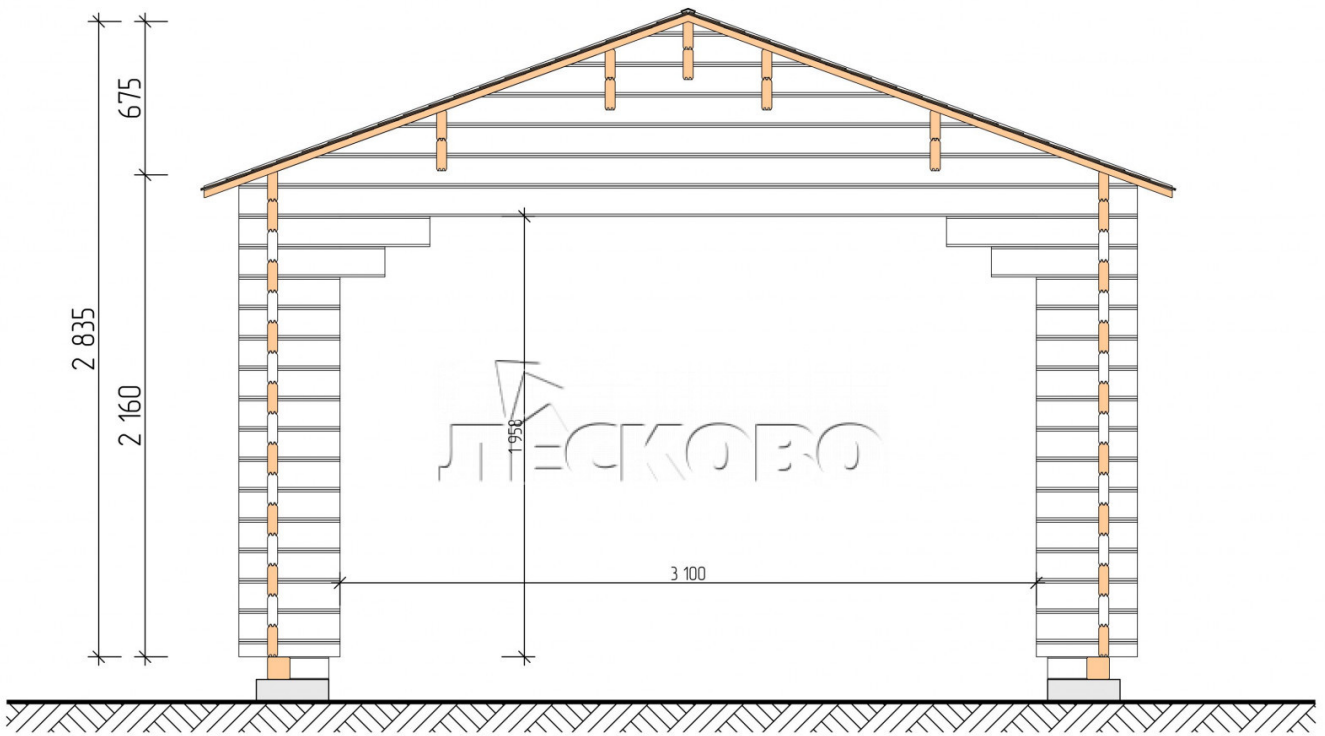

## House Kit

- Wall kit: mini-chamber drying chamber 44 × 145 mm with bowls for the project. Wood material - spruce, pine (GOST 8486). Humidity 12-16%. The height of the walls is 2.16 m;
- Logs, lower harness: board 44 × 95 mm chamber drying 12-16%;
- Floors: floorboard 35 mm, chamber drying;
- Ceiling: imitation of a bar 20 × 135 mm, chamber drying;