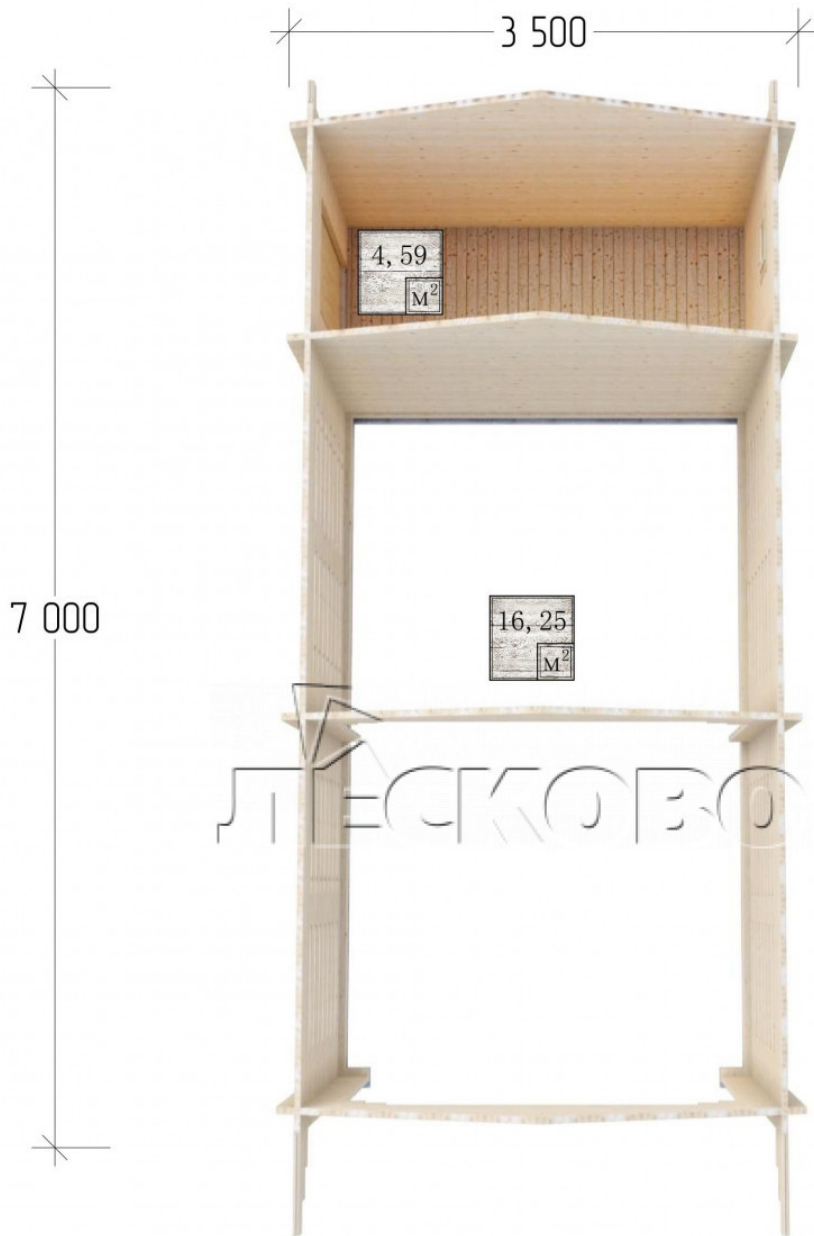

Carport 3.5x7

Project Dimensions

3.5 × 7

Full doghouse set

2,593 €

Timber

45 MM

65 MM
+ 855 €

Project planning

Разрез

House Kit

- Wall kit: mini-chamber drying chamber 44 × 145 mm with bowls for the project. Wood material - spruce, pine (GOST 8486). Humidity 12-16%. The height of the walls is 2.16 m;
- Logs, lower harness: board 44 × 95 mm chamber drying 12-16%;

- Floors: floorboard 35 mm, chamber drying;
- Ceiling: imitation of a bar 20 × 135 mm, chamber drying;
- Wooden windows and doors according to the project;;
- Roof: shingles.

+7 (4942) 499-770

156014, г. Кострома, ул. Базовая, д. 8