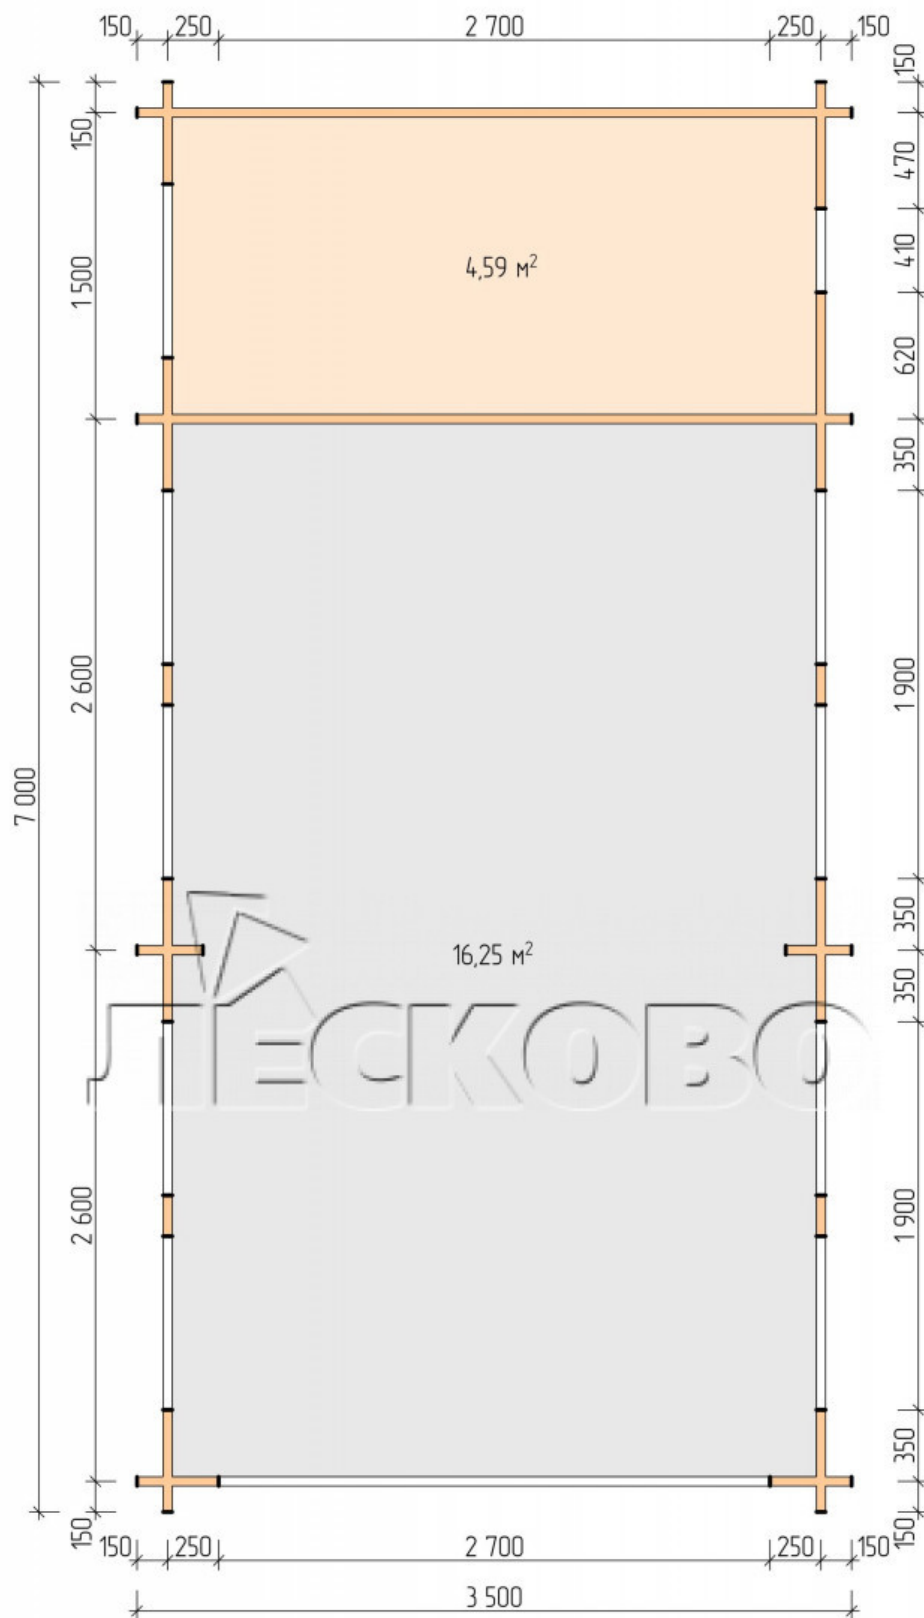

Carport 3.5x7

Project Dimensions

3.5 × 7

Full doghouse set

2,593 €

Timber

45 MM

65 MM
+ 855 €

Project planning

Разрез

House Kit

- Wall kit: mini-chamber drying chamber 44 × 145 mm with bowls for the project. Wood material - spruce, pine (GOST 8486). Humidity 12-16%. The height of the walls is 2.16 m;
- Logs, lower harness: board 44 × 95 mm chamber drying 12-16%;