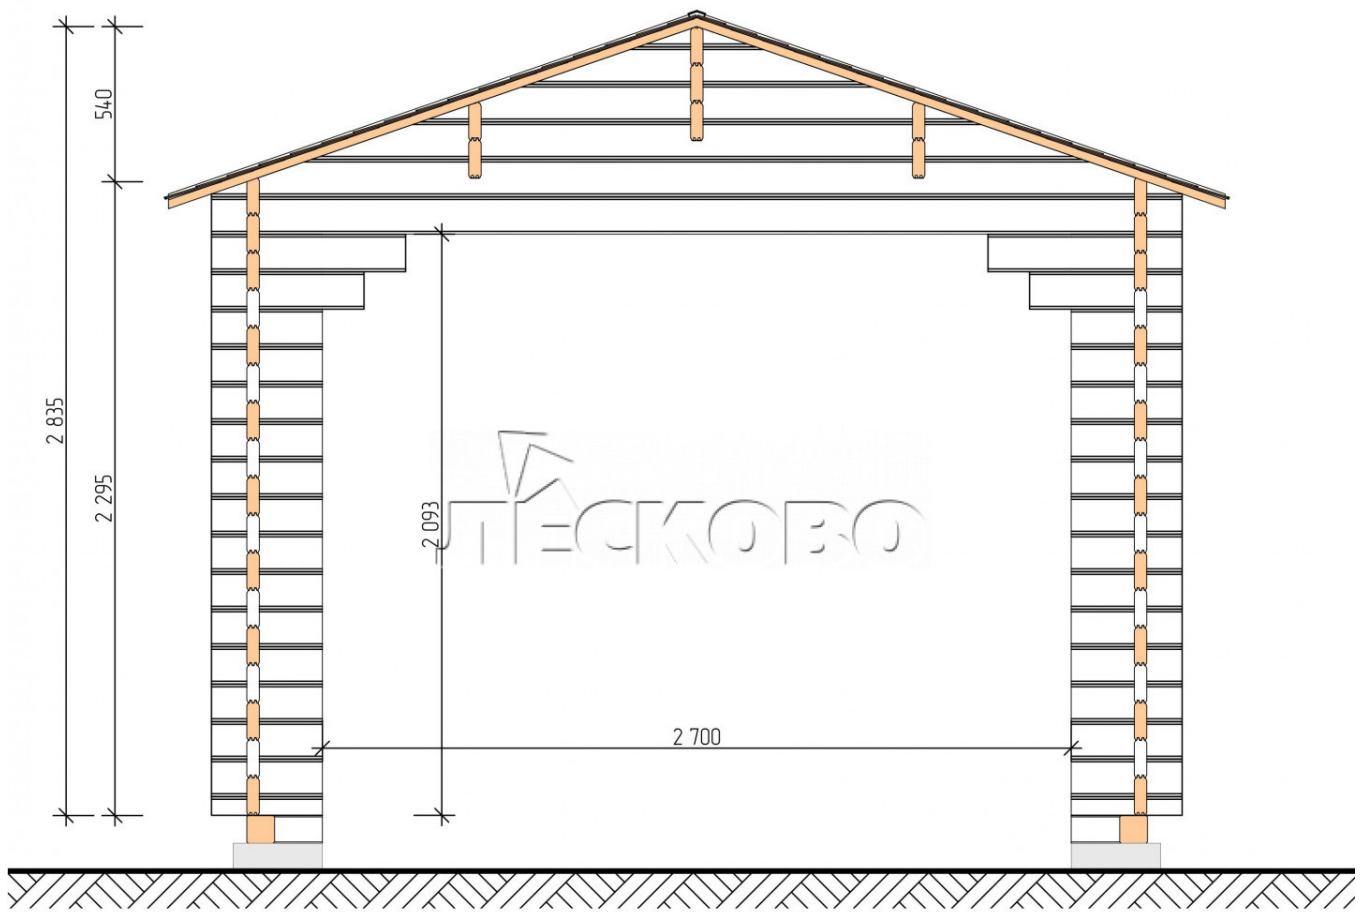

Carport 3.5x7

Project Dimensions

3.5 × 7

Full doghouse set

2,593 €

Timber

45 MM

65 MM
+ 855 €

Project planning

Разрез

House Kit

- Wall kit: mini-chamber drying chamber 44 × 145 mm with bowls for the project. Wood material - spruce, pine (GOST 8486). Humidity 12-16%. The height of the walls is 2.16 m;
- Logs, lower harness: board 44 × 95 mm chamber drying 12-16%;