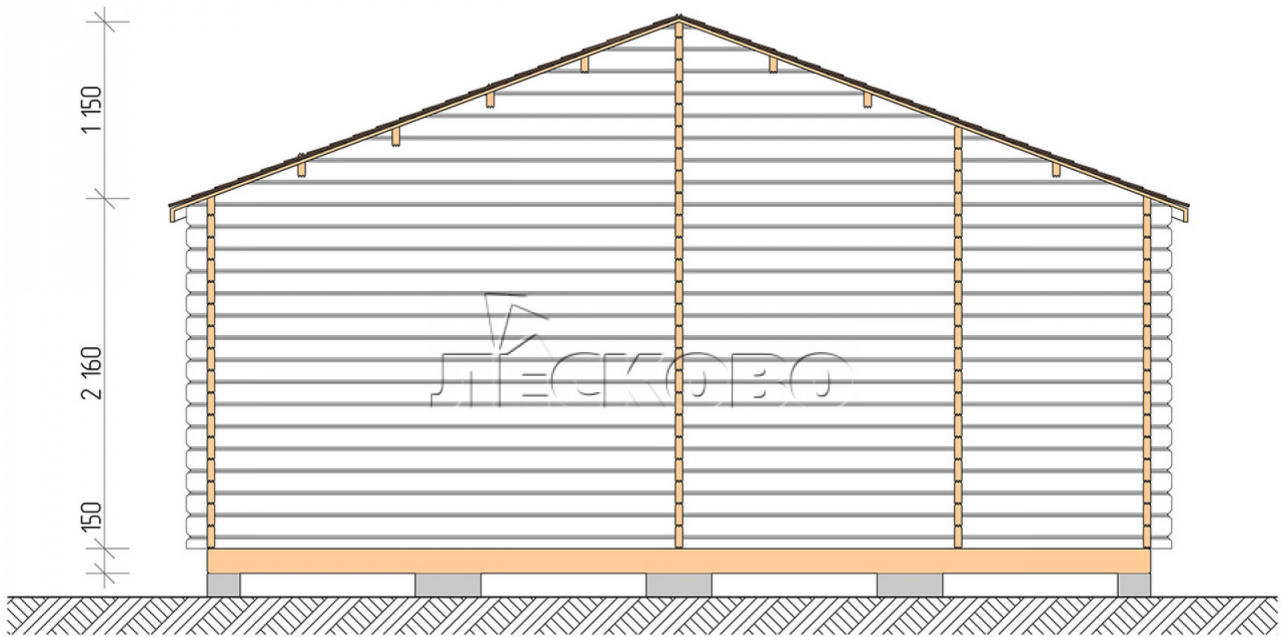

Разрез

House Kit

- Wall kit: mini-chamber drying chamber 44 × 145 mm with bowls for the project;