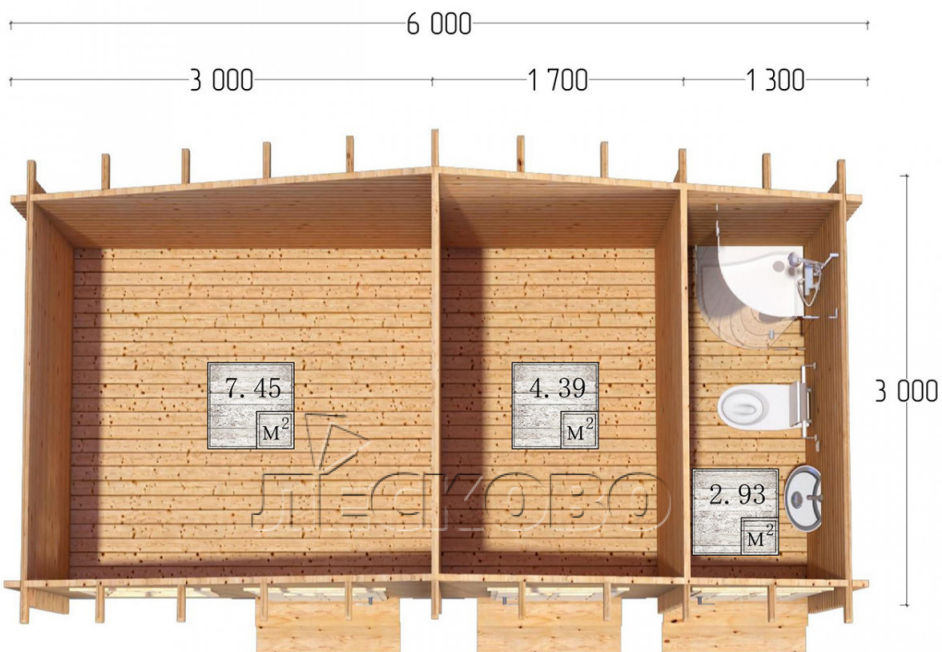

Project planning