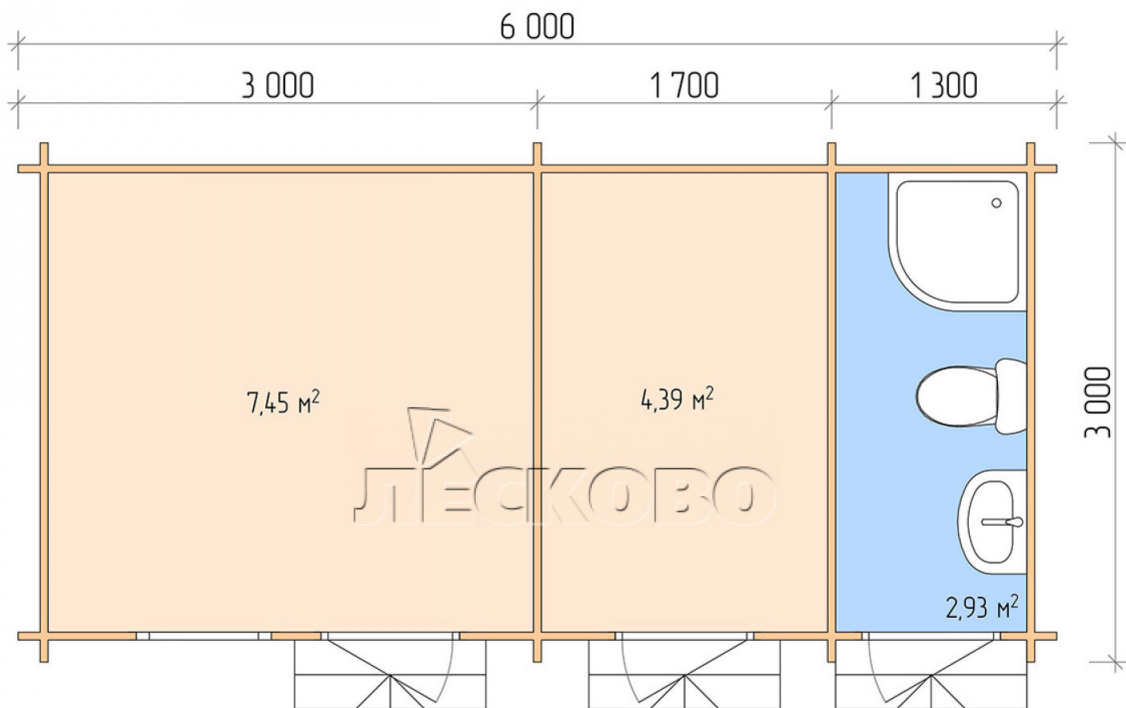

Разрез

House Kit

- Wall kit: mini-chamber drying chamber 44 × 145 mm with bowls for the project;