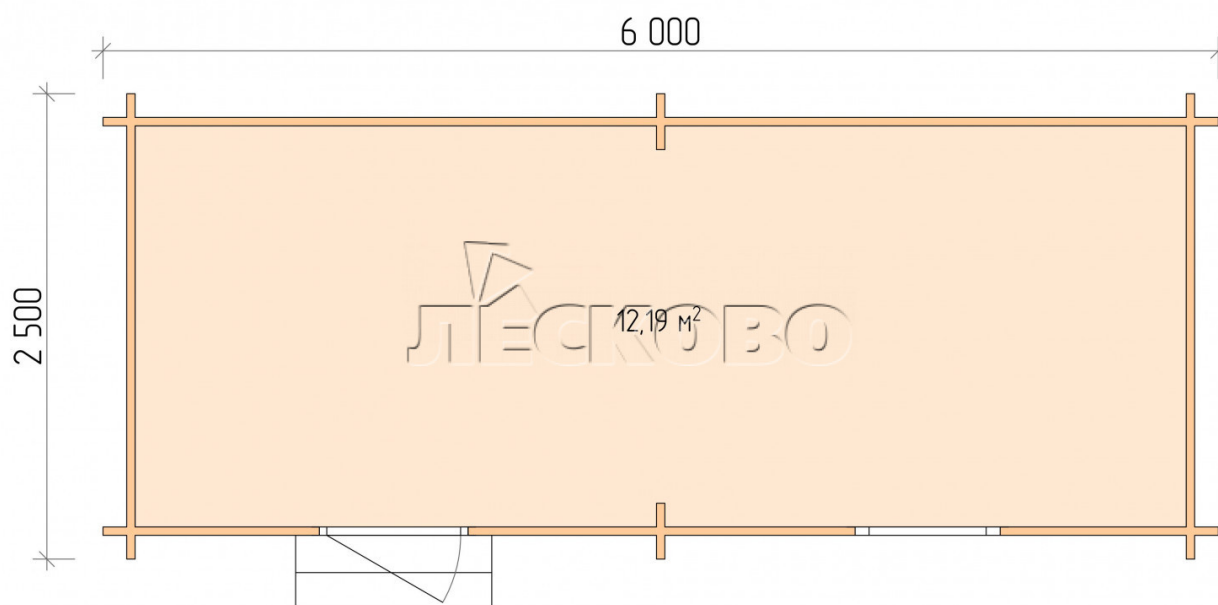

Garden shed "HB" series 6x2.5

Project Dimensions

6 × 2.5 / 12.5 m²

Цена

3,297 €

Timber

45 mm

65 mm
+ 910 €

Assembling a house kit

No assembly required

Assembly required
+ 824 €

Project planning

6 000

Разрез

House Kit

- Wall kit: mini-chamber drying chamber 44 × 145 mm with bowls for the project;
- Logs, lower harness: board 45 × 145 mm chamber drying 10-12%;
- Floors: floorboard 35 mm, chamber drying;

- Ceiling: imitation of a bar 20 × 135 mm, chamber drying;
- Wooden windows, glass 4 mm, Single. Treatment with a colorless antiseptic. Hardware;

0.87×0.78 м.1 шт.

- Wooden doors;

1 шт.

7. Platbands: dry planed board 20 × 100 mm;