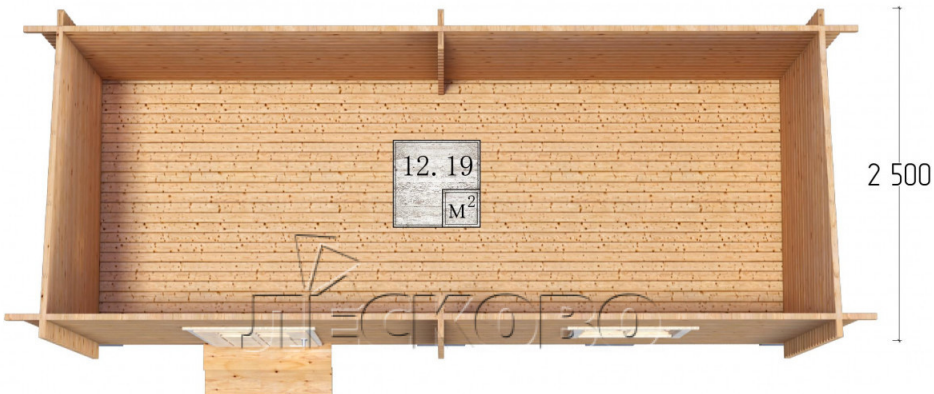

Garden shed "HB" series 6x2.5

Project Dimensions

6 × 2.5 / 12.5 m²

Цена

3,297 €

Timber

45 mm

65 mm
+ 910 €

Assembling a house kit

No assembly required

Assembly required
+ 824 €

Project planning

6 000

Разрез

House Kit

- Wall kit: mini-chamber drying chamber 44 × 145 mm with bowls for the project;
- Logs, lower harness: board 45 × 145 mm chamber drying 10-12%;
- Floors: floorboard 35 mm, chamber drying;

- Ceiling: imitation of a bar 20 × 135 mm, chamber drying;
- Wooden windows, glass 4 mm, Single. Treatment with a colorless antiseptic. Hardware;

0.87×0.78 м.1 шт.

- Wooden doors;

1 шт.

7. Platbands: dry planed board 20 × 100 mm;