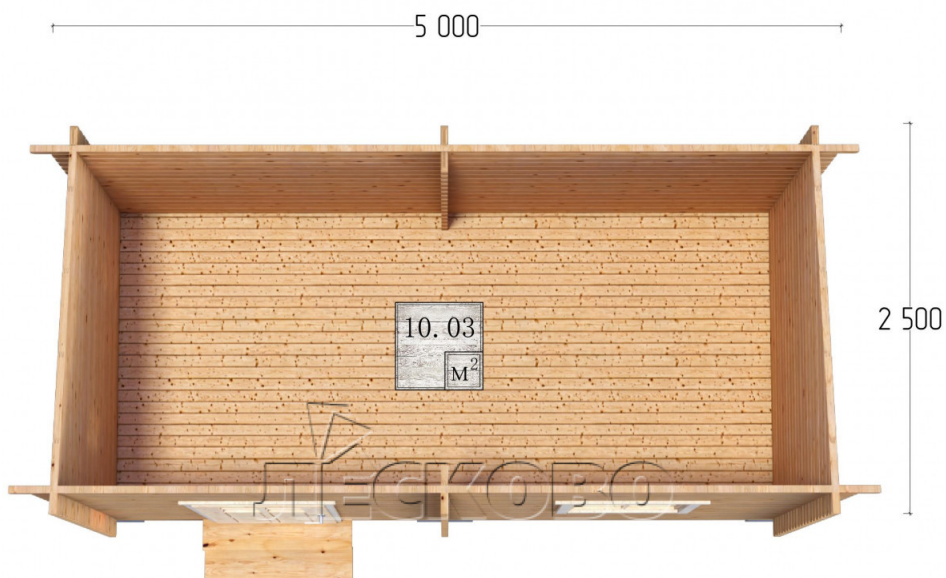

Project planning