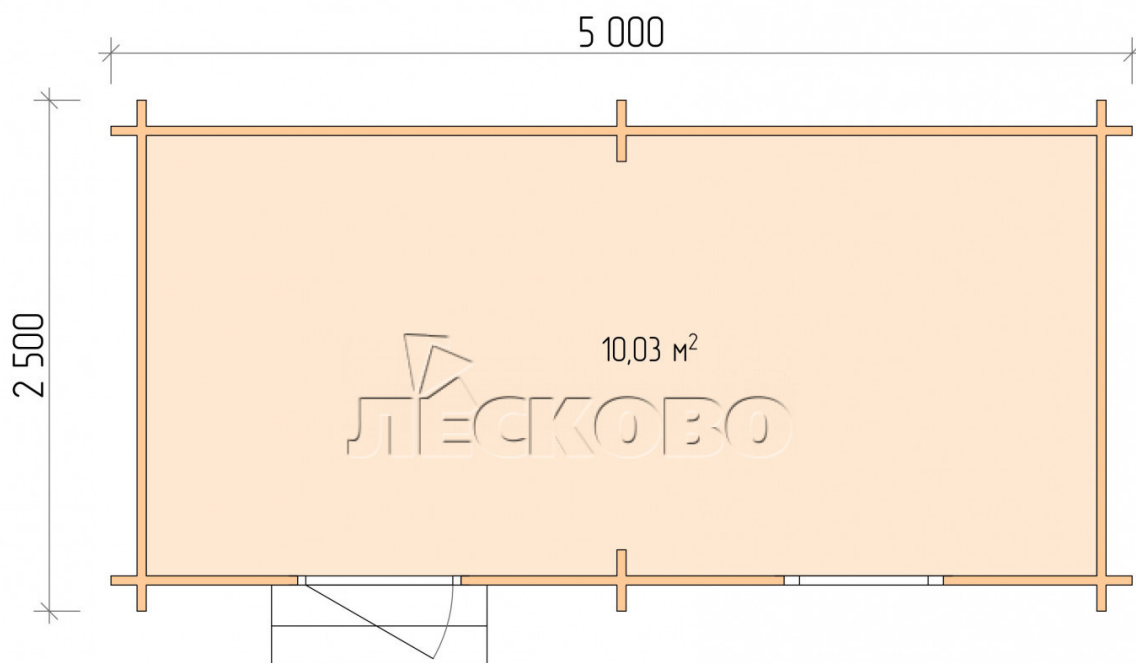

Разрез

House Kit

- Wall kit: mini-chamber drying chamber 44 × 145 mm with bowls for the project;