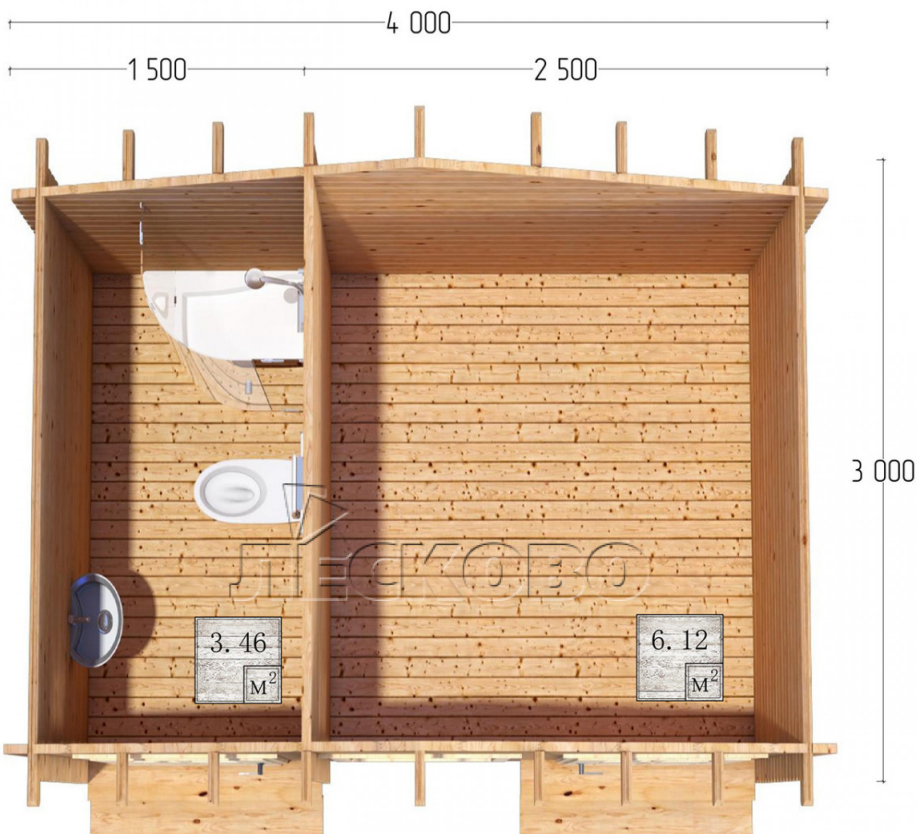

Garden shed "HB" series 4×3

Project Dimensions

4 × 3 / 10 m²

Цена

3,235 €

Timber

45 mm

65 mm
+ 797 €

Assembling a house kit

No assembly required

Assembly required
+ 809 €

Project planning

Разрез

House Kit

- Wall kit: mini-chamber drying chamber 44 × 145 mm with bowls for the project;

- Logs, lower harness: board 45 × 145 mm chamber drying 10-12%;
- Floors: floorboard 35 mm, chamber drying;
- Ceiling: imitation of a bar 20 × 135 mm, chamber drying;
- Wooden windows, glass 4 mm, Single. Treatment with a colorless antiseptic. Hardware;

0.87×0.78 м.1 шт.

- Wooden doors;

2 шт.

7. Platbands: dry planed board 20 × 100 mm;

8. Roof: shingles;

9. Skirting board 35 mm.

+7 (4942) 499-770

156014, г. Кострома, ул. Базовая, д. 8