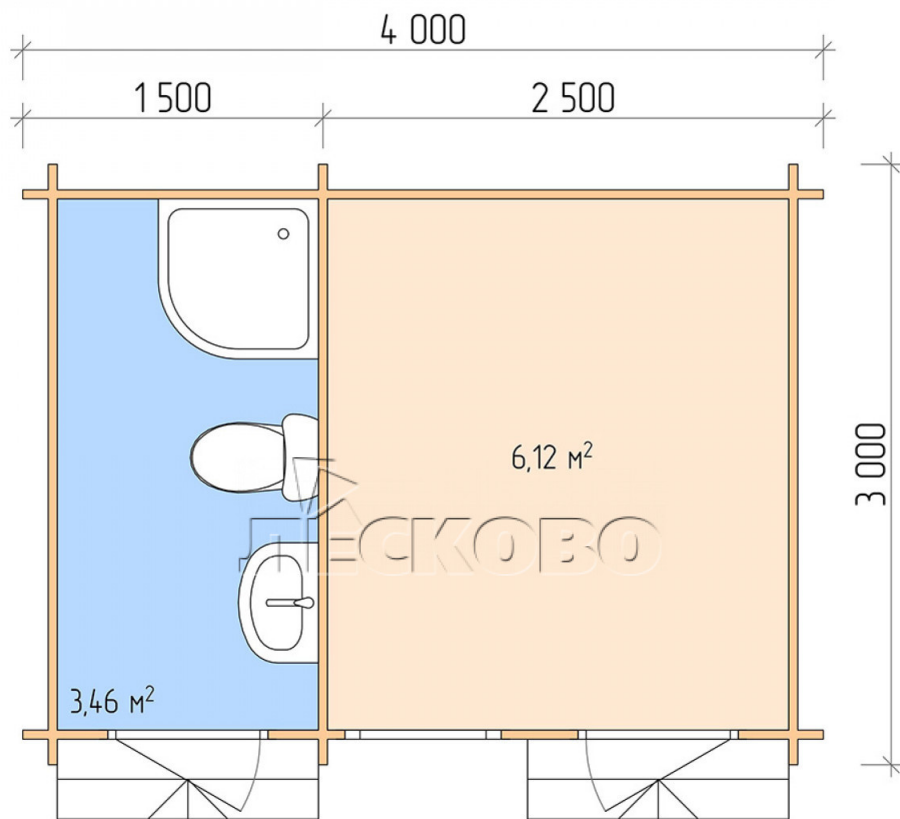

Garden shed "HB" series 4×3

Project Dimensions

4 × 3 / 10 m²

Цена

3,235 €

Timber

45 mm

65 mm
+ 797 €

Assembling a house kit

No assembly required

Assembly required
+ 809 €

Project planning

Разрез

House Kit

- Wall kit: mini-chamber drying chamber 44 × 145 mm with bowls for the project;

- Logs, lower harness: board 45 × 145 mm chamber drying 10-12%;
- Floors: floorboard 35 mm, chamber drying;
- Ceiling: imitation of a bar 20 × 135 mm, chamber drying;
- Wooden windows, glass 4 mm, Single. Treatment with a colorless antiseptic. Hardware;

0.87×0.78 м.1 шт.

- Wooden doors;

2 шт.

7. Platbands: dry planed board 20 × 100 mm;

8. Roof: shingles;

9. Skirting board 35 mm.

+7 (4942) 499-770

156014, г. Кострома, ул. Базовая, д. 8