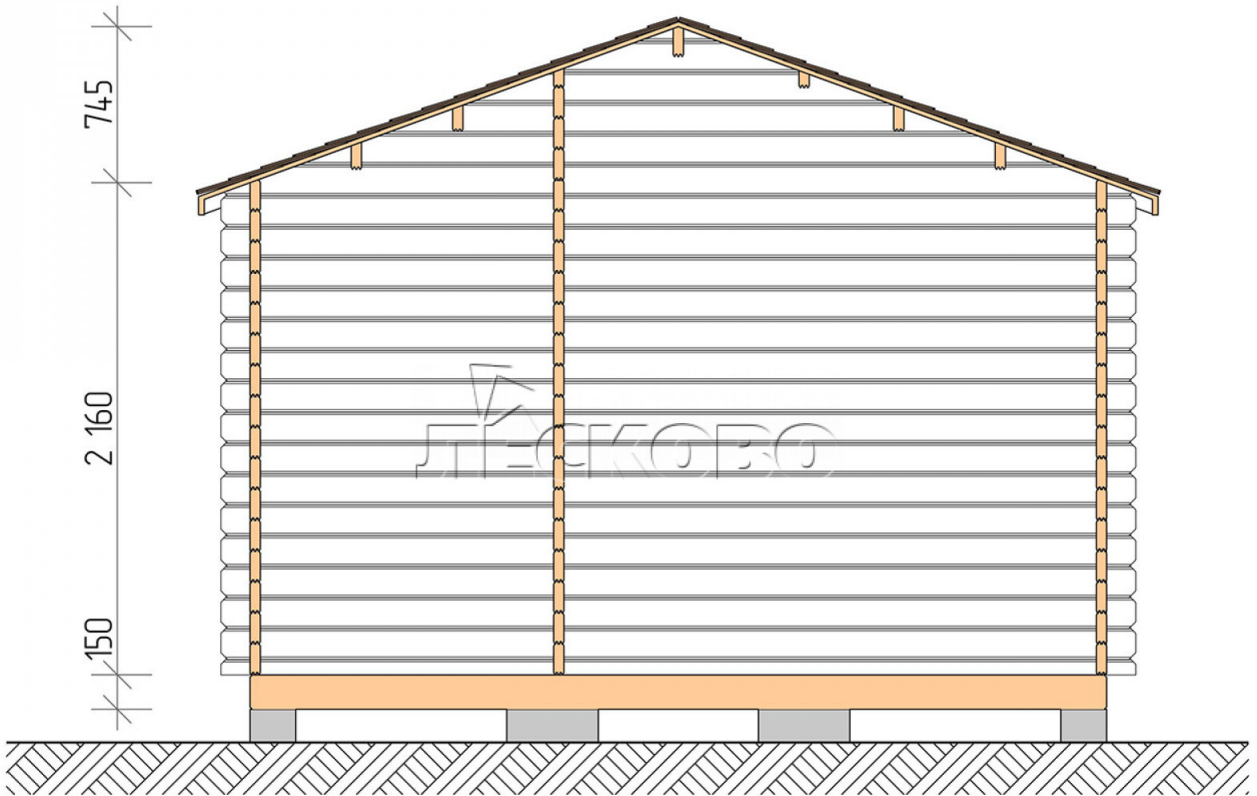

Garden shed "HB" series 4×3

Project Dimensions

4 × 3 / 10 m²

Цена

3,235 €

Timber

45 mm

65 mm
+ 797 €

Assembling a house kit

No assembly required

Assembly required
+ 809 €

Project planning

Разрез

House Kit

- Wall kit: mini-chamber drying chamber 44 × 145 mm with bowls for the project;

- Logs, lower harness: board 45 × 145 mm chamber drying 10-12%;
- Floors: floorboard 35 mm, chamber drying;
- Ceiling: imitation of a bar 20 × 135 mm, chamber drying;
- Wooden windows, glass 4 mm, Single. Treatment with a colorless antiseptic. Hardware;