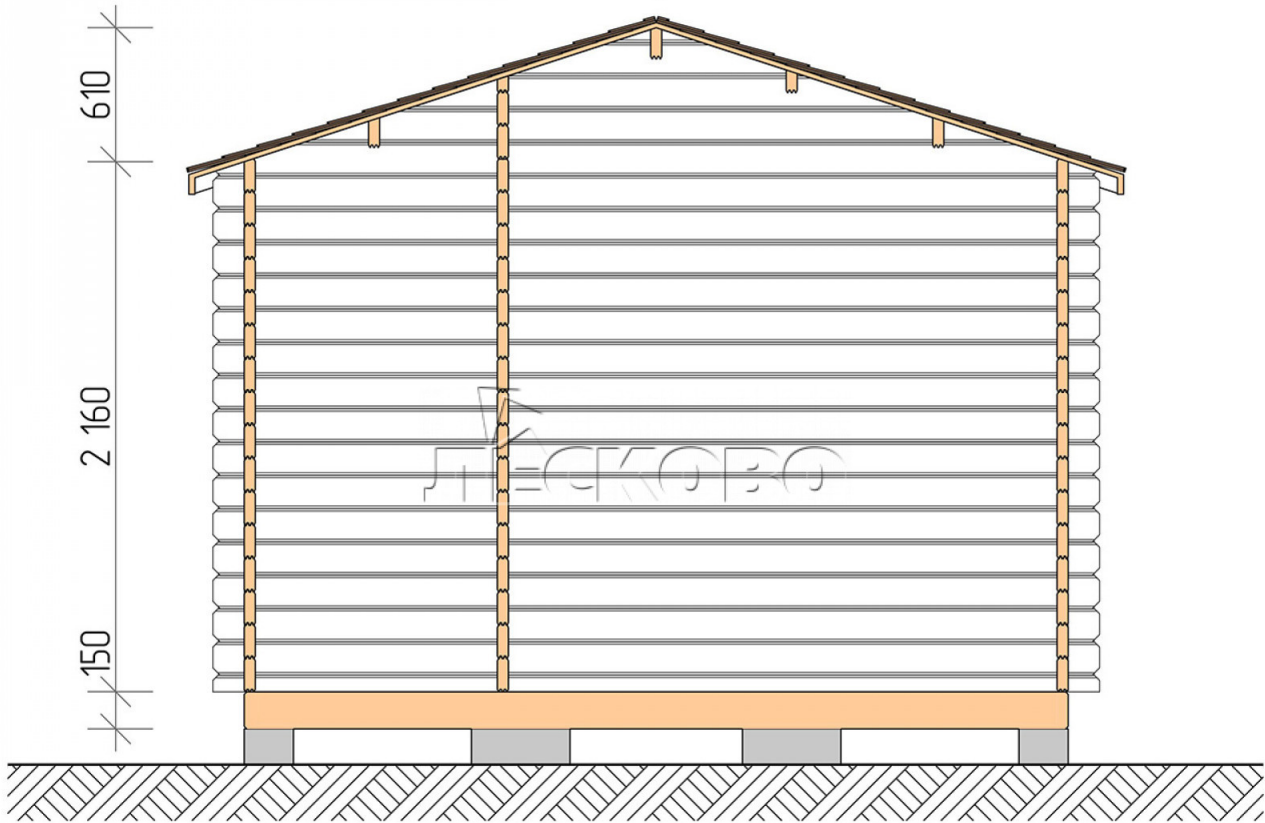

Разрез

House Kit

- Wall kit: mini-chamber drying chamber 44 × 145 mm with bowls for the project;