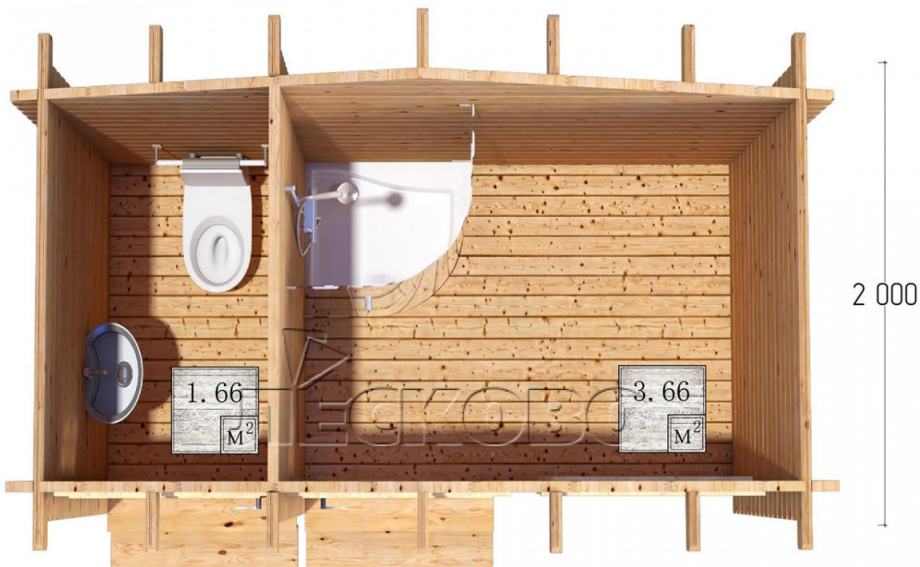

Project planning