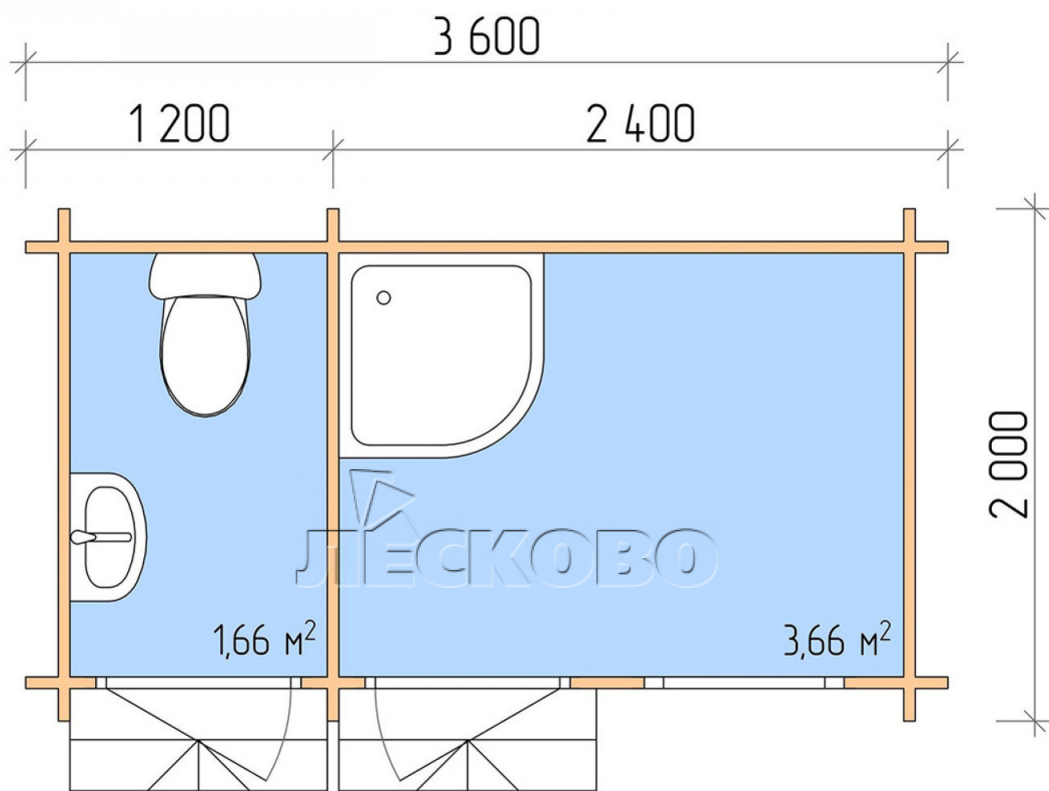

Разрез

House Kit

- Wall kit: mini-chamber drying chamber 44 × 145 mm with bowls for the project;