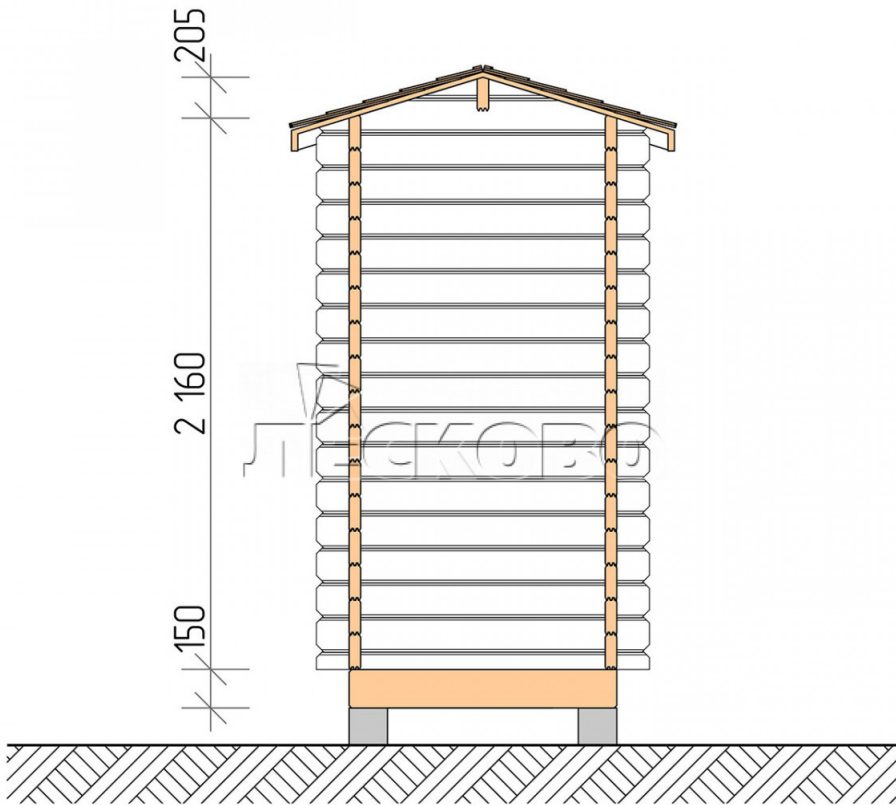

Outdoor toilet "HB" series 1.3×1.5

Project Dimensions

1.3 × 1.5 / 1.1 m²

Цена

961 €

Timber

45 mm

65 mm
+ 214 €

Assembling a house kit

No assembly required

Assembly required
+ 240 €

Project planning

Разрез

House Kit

- Wall kit: mini-chamber drying chamber 44 × 145 mm with bowls for the project;

- Logs, lower harness: board 45 × 145 mm chamber drying 10-12%;
- Floors: floorboard 35 mm, chamber drying;
- Ceiling: imitation of a bar 20 × 135 mm, chamber drying;
- Wooden windows, glass 4 mm, Single. Treatment with a colorless antiseptic. Hardware;