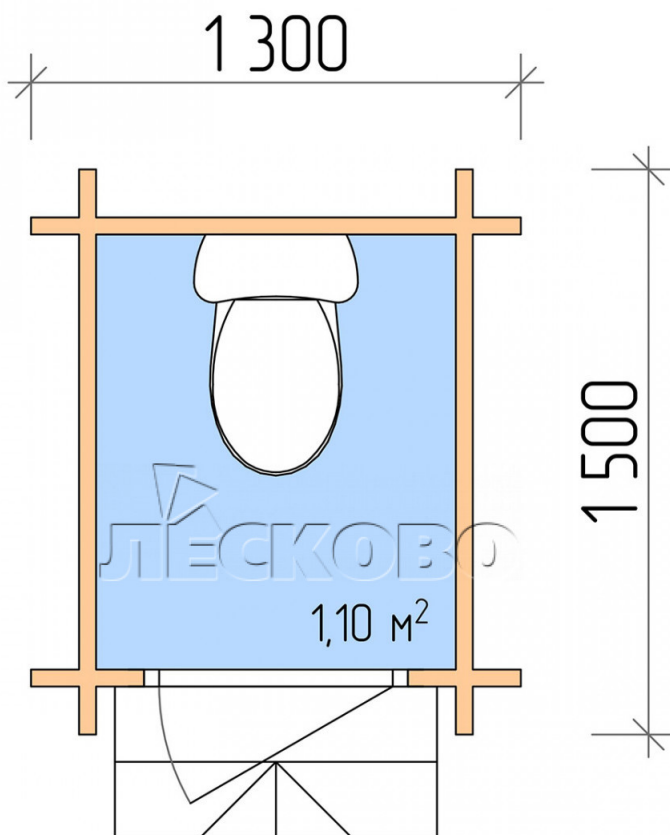

Outdoor toilet "HB" series 1.3×1.5

Project Dimensions

1.3 × 1.5 / 1.1 m²

Цена

961 €

Timber

45 mm

65 mm
+ 214 €

Assembling a house kit

No assembly required

Assembly required
+ 240 €

Project planning

Разрез

House Kit

- Wall kit: mini-chamber drying chamber 44 × 145 mm with bowls for the project;

- Logs, lower harness: board 45 × 145 mm chamber drying 10-12%;
- Floors: floorboard 35 mm, chamber drying;
- Ceiling: imitation of a bar 20 × 135 mm, chamber drying;
- Wooden windows, glass 4 mm, Single. Treatment with a colorless antiseptic. Hardware;