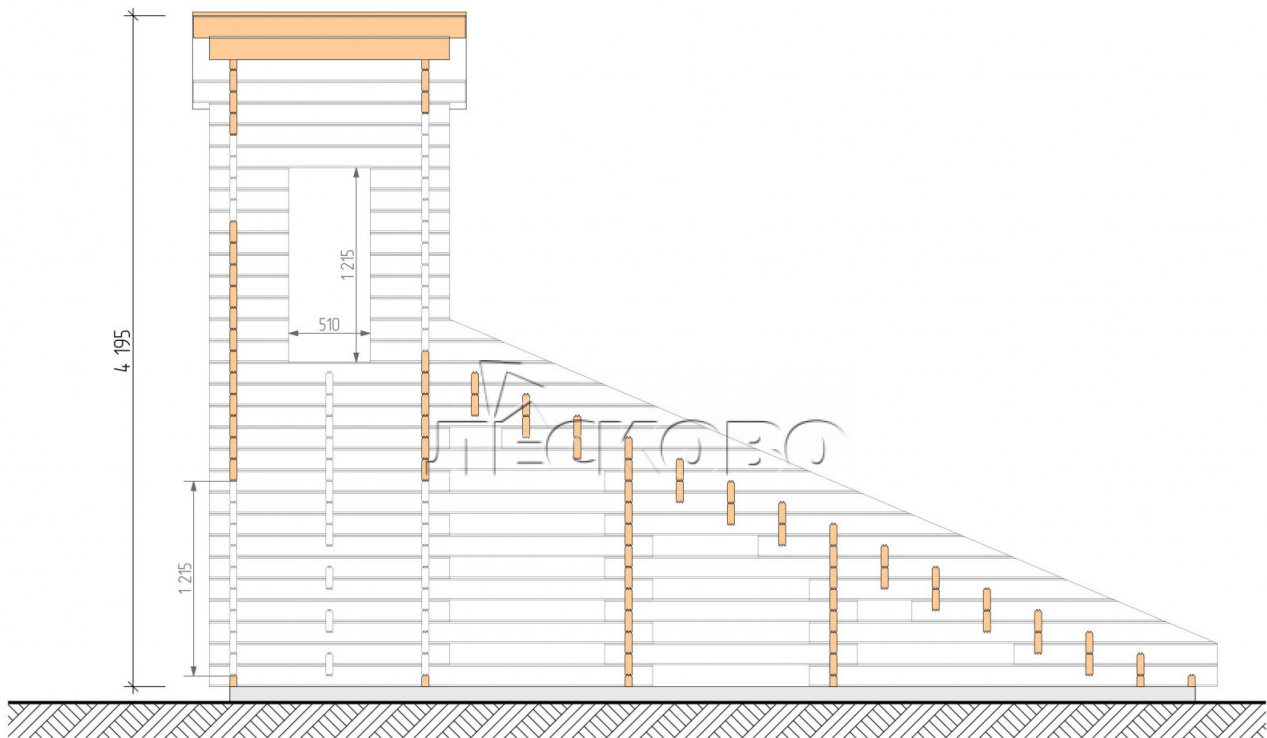

Children's wooden slide "DD-2"

Project Dimensions

6.3 × 3.8 / 15.6 m²

Цена

2,474 €

Timber

45 mm

Assembling a house kit

No assembly required

Assembly required
+ 619 €

Project planning

Разрез

- Logs, lower harness: board 45 × 145 mm chamber drying 10-12%;
- Floors: floorboard 35 mm, chamber drying;
- Ceiling: imitation of a bar 20 × 135 mm, chamber drying;
- Platbands: dry planed board 20 × 100 mm;
- Roof: shingles;