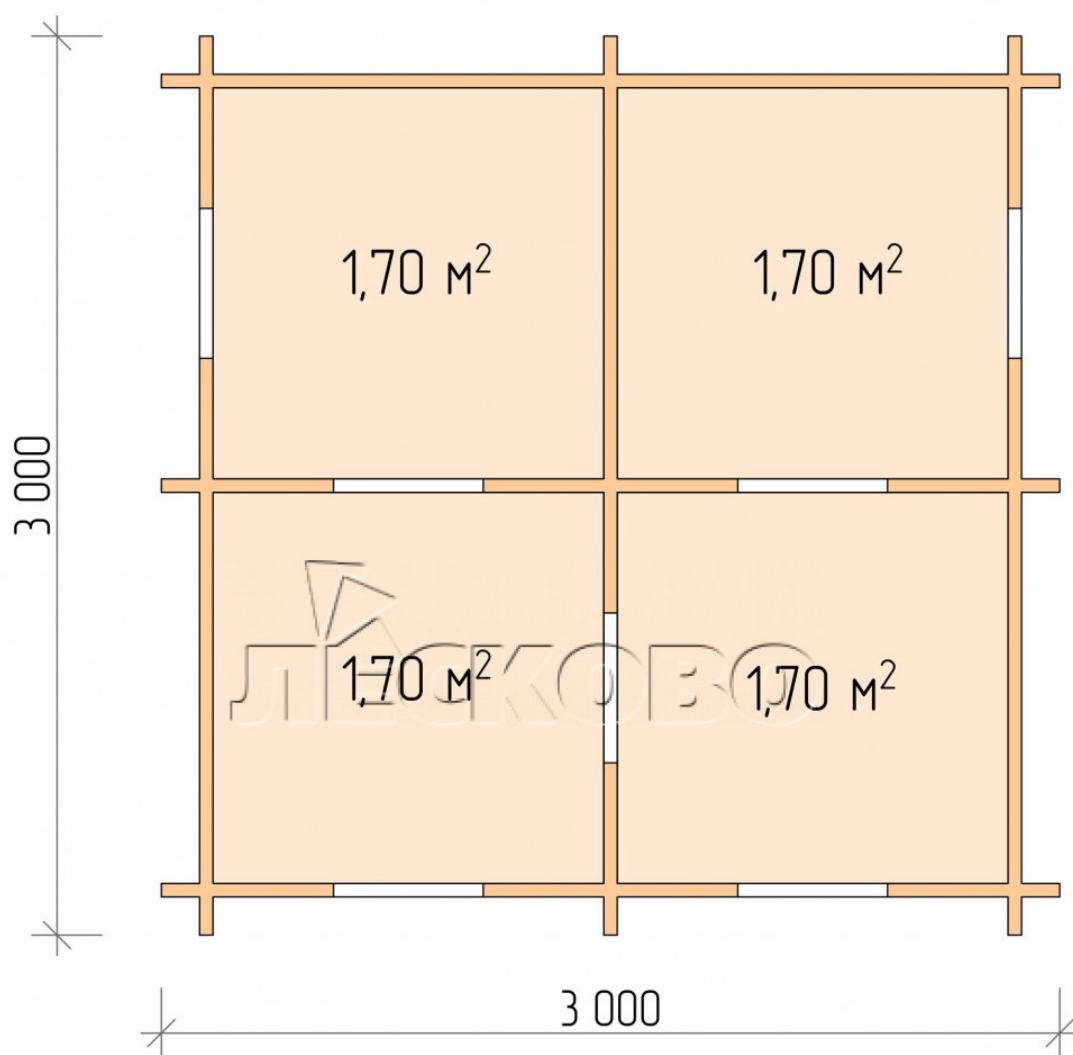

Playhouse "DD" series 3×3

Project Dimensions

3 × 3 / 7.3 m²

Full house set

1,401 €

Timber

45 MM

65 MM
+ 391 €

Project planning

Разрез

House Kit

- Wall kit: mini-chamber drying chamber 44 × 145 mm with bowls for the project;
- Logs, lower harness: board 45 × 145 mm chamber drying 10-12%;
- Floors: floorboard 35 mm, chamber drying;
- Ceiling: imitation of a bar 20 × 135 mm, chamber drying;
- Platbands: dry planed board 20 × 100 mm;
- Roof: shingles;