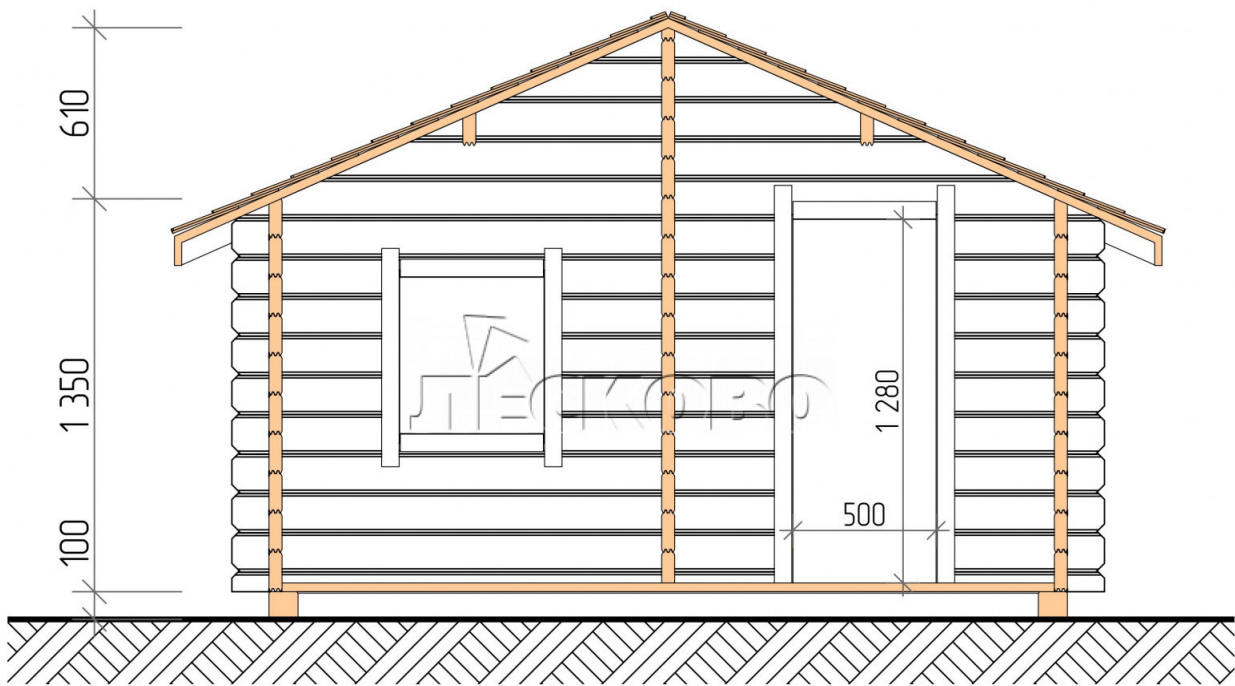

Разрез

House Kit

- Wall kit: mini-chamber drying chamber 44 × 145 mm with bowls for the project;