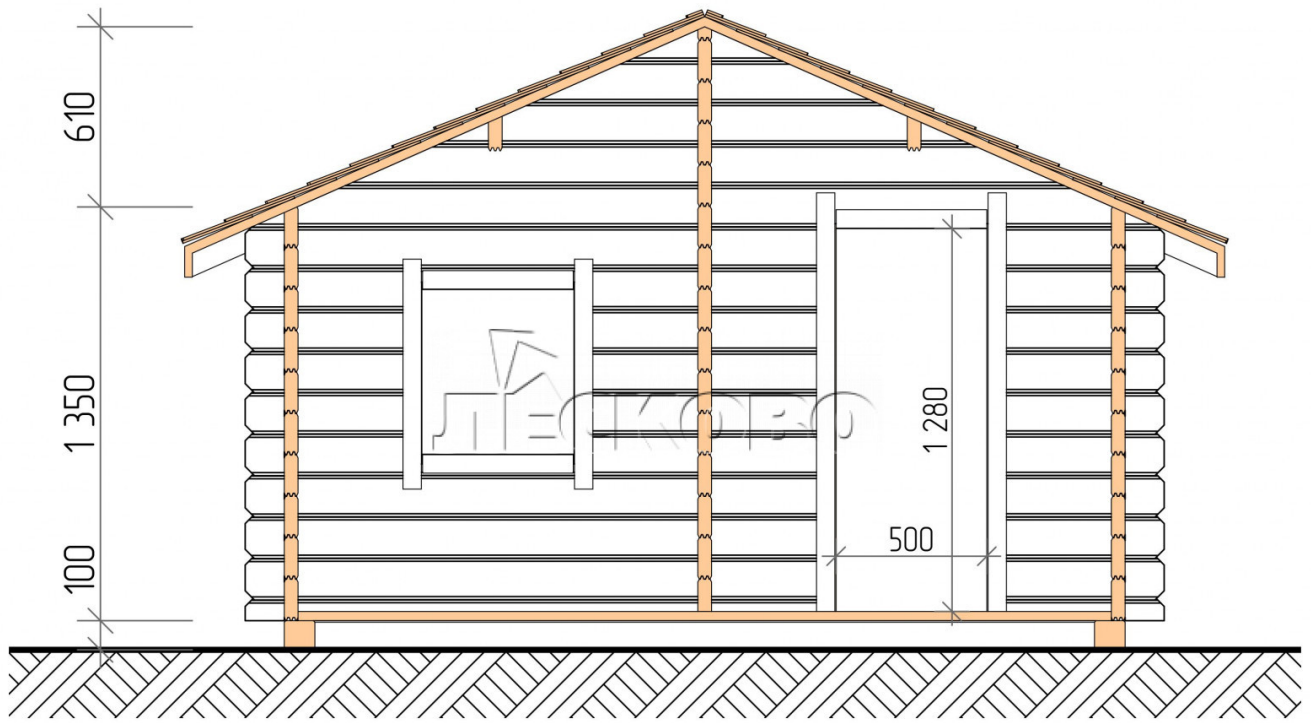

Playhouse "DD" series 3x3

Project Dimensions

3 × 3 / 7.3 m²

Full house set

1,681 €

Timber

45 MM

65 MM
+ 487 €

Project planning

Разрез

House Kit

- Wall kit: mini-chamber drying chamber 44 × 145 mm with bowls for the project;
- Logs, lower harness: board 45 × 145 mm chamber drying 10-12%;
- Floors: floorboard 35 mm, chamber drying;
- Ceiling: imitation of a bar 20 × 135 mm, chamber drying;
- Platbands: dry planed board 20 × 100 mm;
- Roof: shingles;