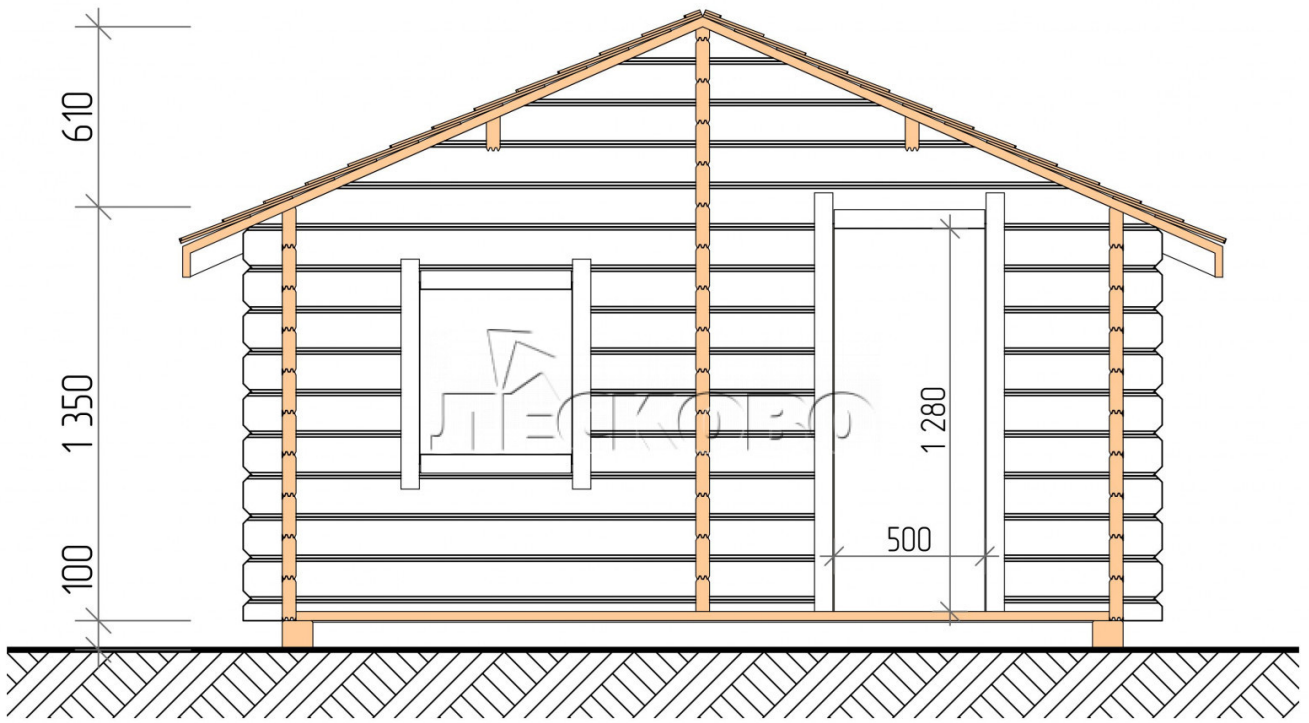

Playhouse "DD" series 3×3

Project Dimensions

3 × 3 / 7.3 m²

Full house set

1,401 €

Timber

45 MM

65 MM
+ 391 €

Project planning

Разрез

House Kit

- Wall kit: mini-chamber drying chamber 44 × 145 mm with bowls for the project;
- Logs, lower harness: board 45 × 145 mm chamber drying 10-12%;
- Floors: floorboard 35 mm, chamber drying;
- Ceiling: imitation of a bar 20 × 135 mm, chamber drying;
- Platbands: dry planed board 20 × 100 mm;
- Roof: shingles;