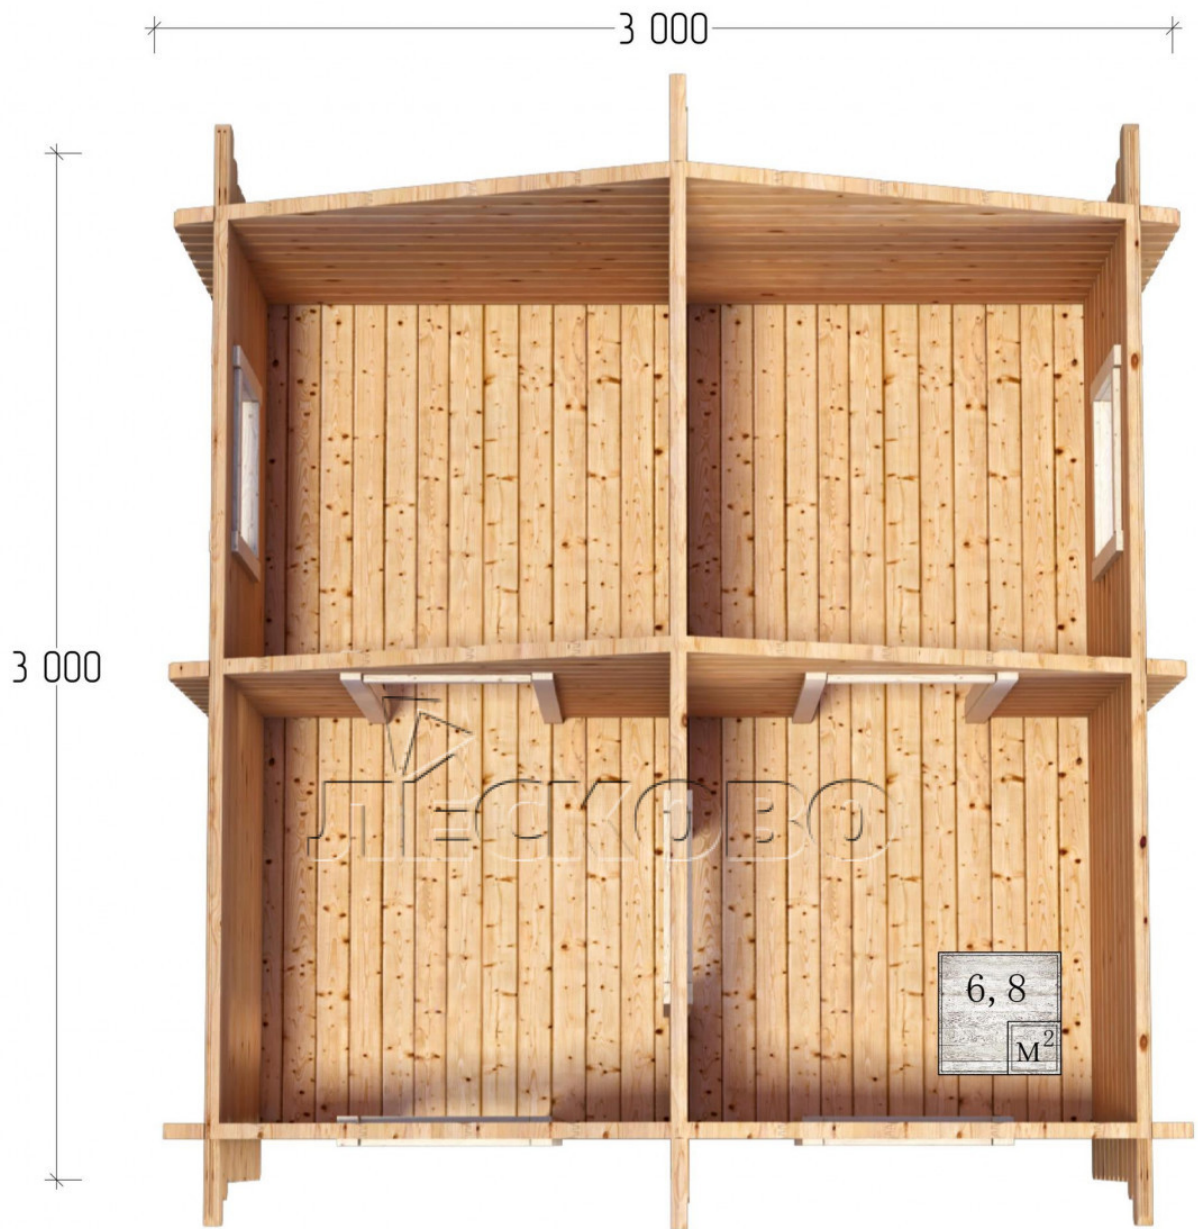

Playhouse "DD" series 3×3

Project Dimensions

3 × 3 / 7.3 m²

Full house set

1,401 €

Timber

45 MM

65 MM
+ 391 €

Project planning

Разрез

House Kit

- Wall kit: mini-chamber drying chamber 44 × 145 mm with bowls for the project;
- Logs, lower harness: board 45 × 145 mm chamber drying 10-12%;
- Floors: floorboard 35 mm, chamber drying;
- Ceiling: imitation of a bar 20 × 135 mm, chamber drying;
- Platbands: dry planed board 20 × 100 mm;
- Roof: shingles;