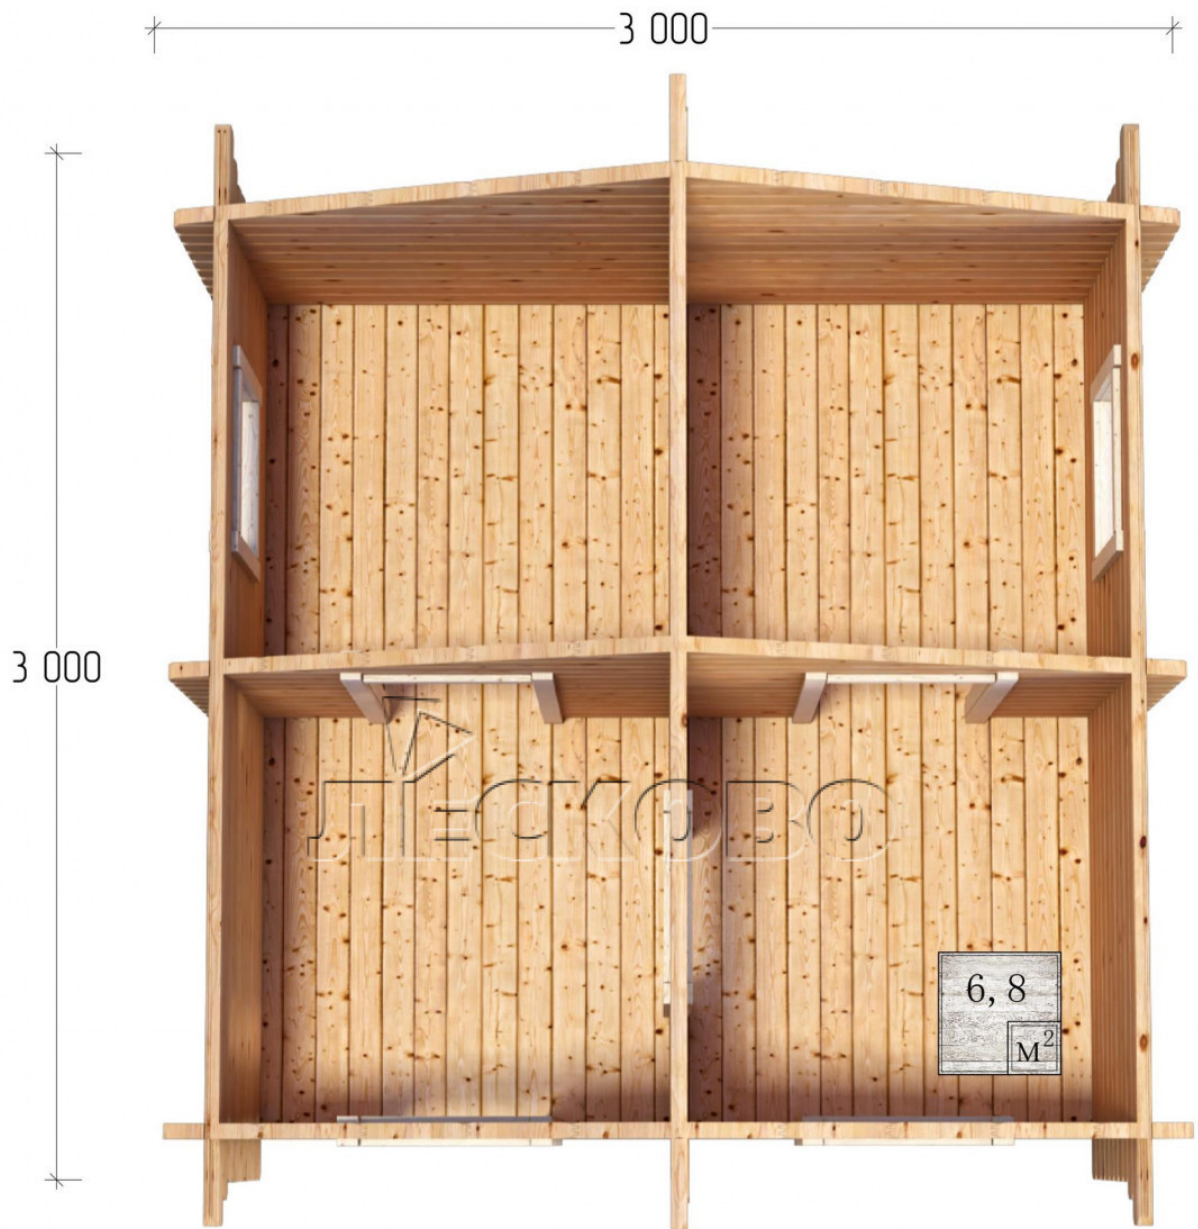

Playhouse "DD" series 3x3

Project Dimensions

3 × 3 / 7.3 m²

Full house set

1,681 €

Timber

45 MM

65 MM
+ 487 €

Project planning

Разрез

House Kit

- Wall kit: mini-chamber drying chamber 44 × 145 mm with bowls for the project;
- Logs, lower harness: board 45 × 145 mm chamber drying 10-12%;
- Floors: floorboard 35 mm, chamber drying;
- Ceiling: imitation of a bar 20 × 135 mm, chamber drying;
- Platbands: dry planed board 20 × 100 mm;
- Roof: shingles;