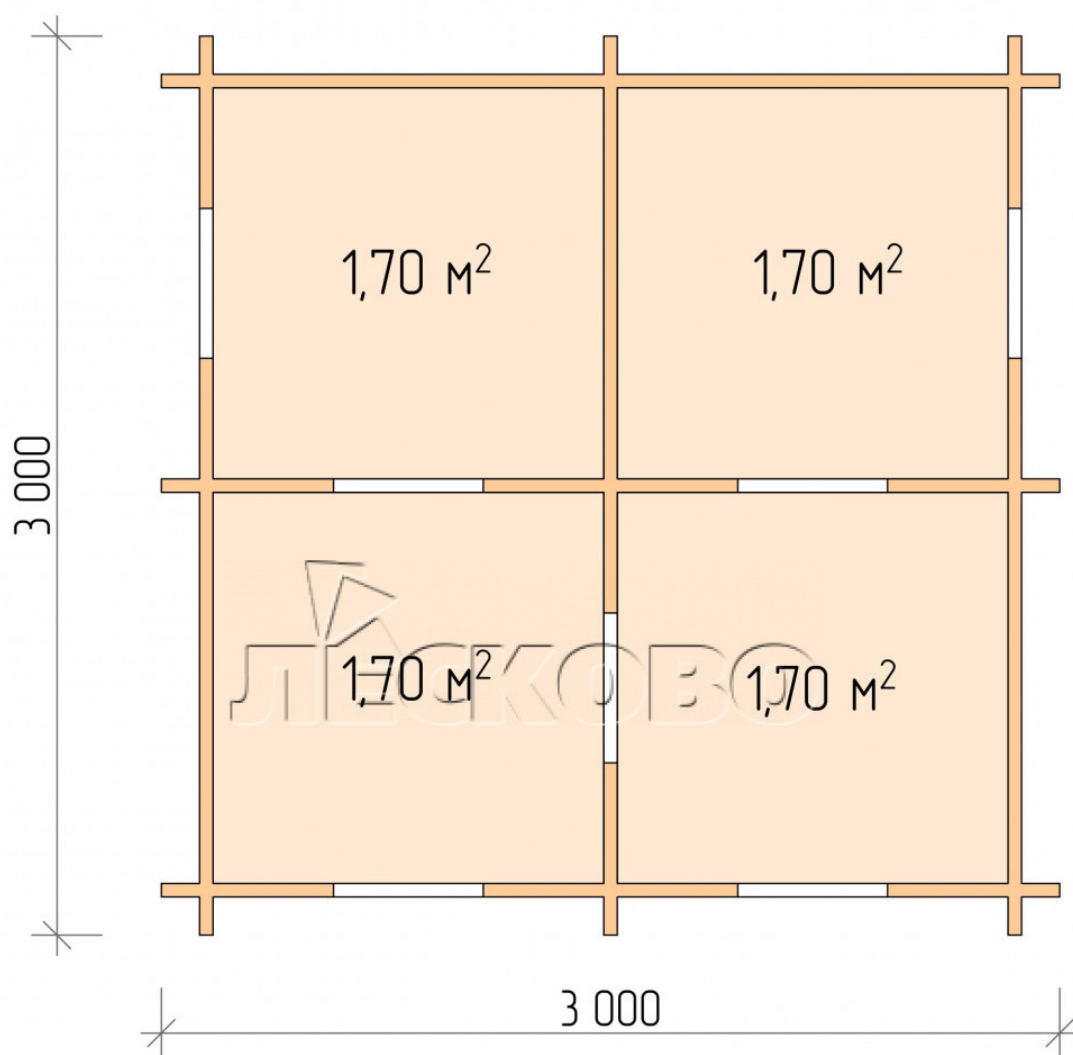

Playhouse "DD" series 3x3

Project Dimensions

3 × 3 / 7.3 m²

Full house set

1,681 €

Timber

45 MM

65 MM
+ 487 €

Project planning

Разрез

House Kit

- Wall kit: mini-chamber drying chamber 44 × 145 mm with bowls for the project;
- Logs, lower harness: board 45 × 145 mm chamber drying 10-12%;
- Floors: floorboard 35 mm, chamber drying;
- Ceiling: imitation of a bar 20 × 135 mm, chamber drying;
- Platbands: dry planed board 20 × 100 mm;
- Roof: shingles;