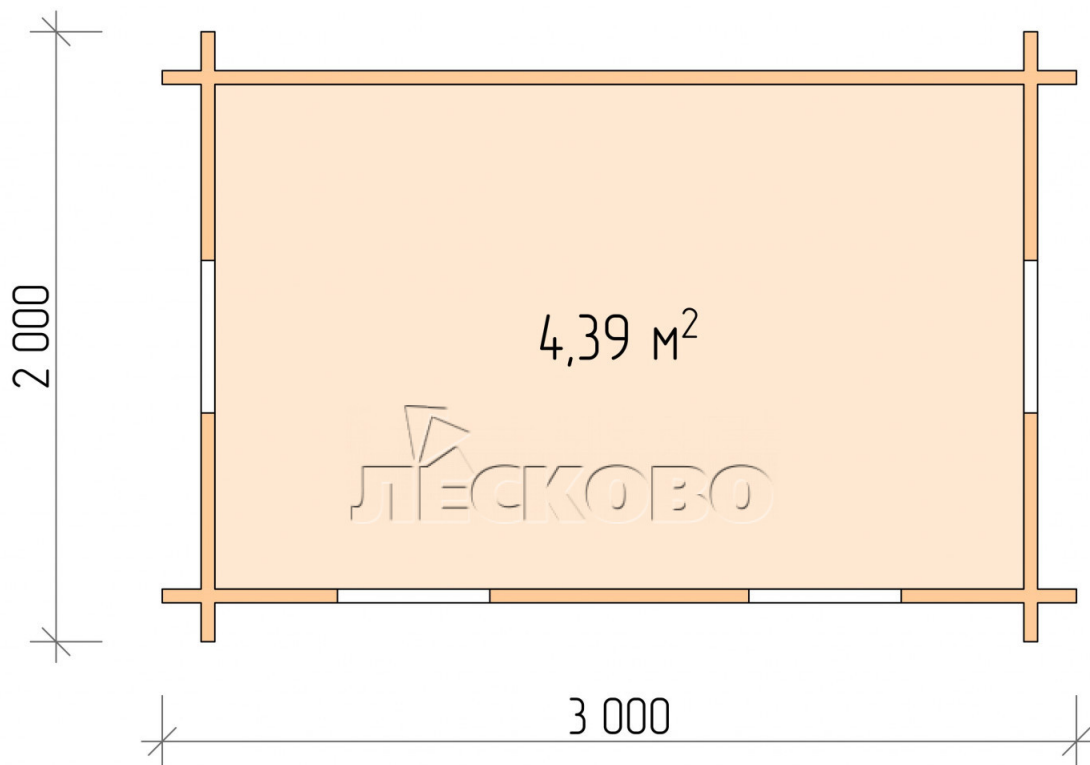

Разрез

House Kit

- Wall kit: mini-chamber drying chamber 44 × 145 mm with bowls for the project;

- Logs, lower harness: board 45 × 145 mm chamber drying 10-12%;
- Floors: floorboard 35 mm, chamber drying;
- Ceiling: imitation of a bar 20 × 135 mm, chamber drying;
- Platbands: dry planed board 20 × 100 mm;
- Roof: shingles;