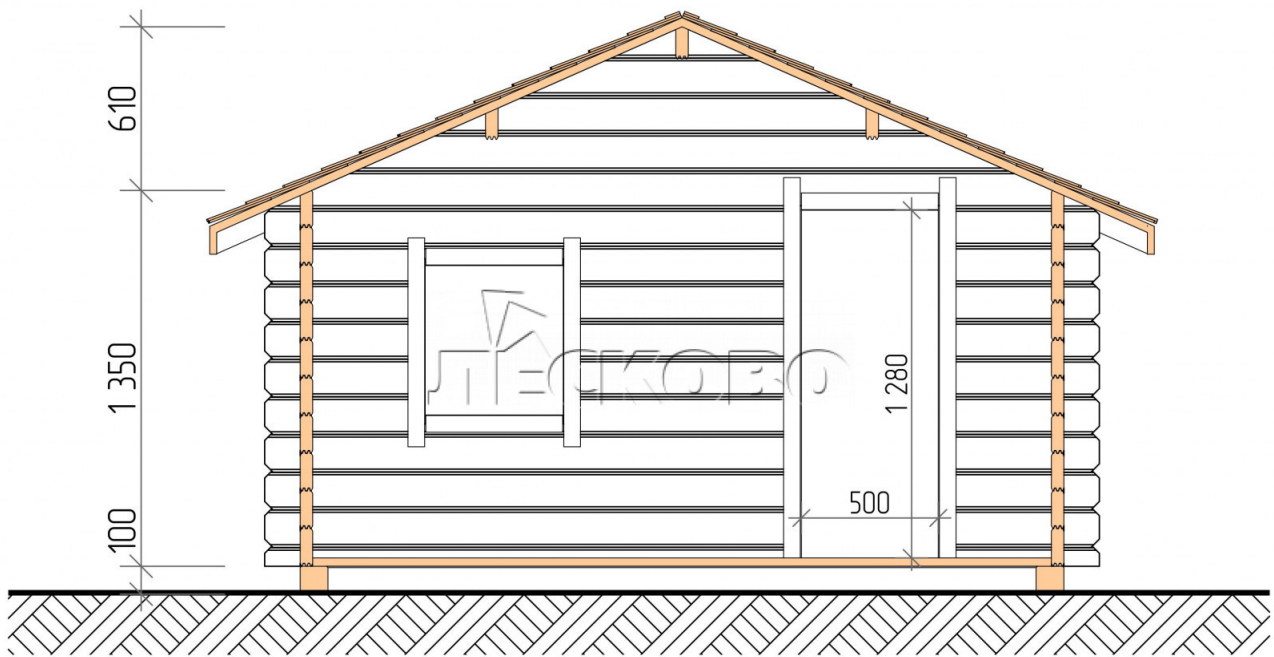

Playhouse "DD" series 3x2

Project Dimensions

3 × 2 / 4.6 m²

Цена

1,125 €

Timber

45 mm

65 mm
+ 295 €

Разрез

House Kit

- Wall kit: mini-chamber drying chamber 44 × 145 mm with bowls for the project;

- Logs, lower harness: board 45 × 145 mm chamber drying 10-12%;
- Floors: floorboard 35 mm, chamber drying;
- Ceiling: imitation of a bar 20 × 135 mm, chamber drying;
- Platbands: dry planed board 20 × 100 mm;
- Roof: shingles;