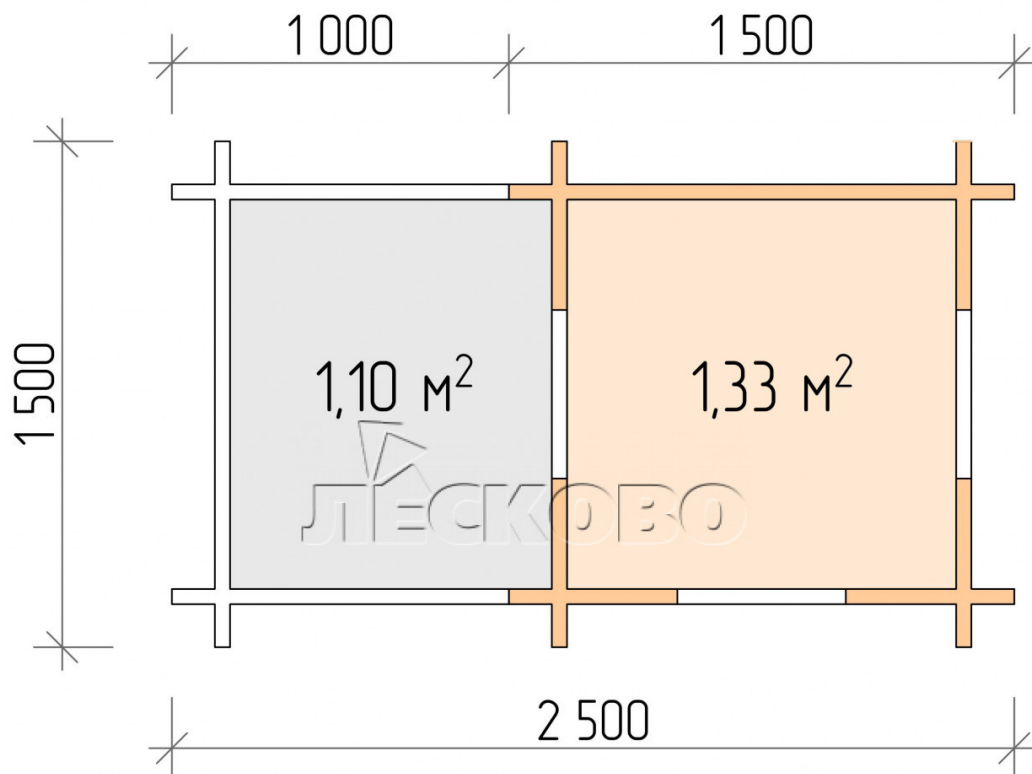

Playhouse "DD" series 2.5×1.5

Project Dimensions

2.5 × 1.5 / 1.4 m²

Full house set

478 €

Timber

45 MM

65 MM
+ 132 €

Project planning

1 000 1 500

1 500

2 500

Разрез

House Kit

- Wall kit: mini-chamber drying chamber 44 × 145 mm with bowls for the project;
- Logs, lower harness: board 45 × 145 mm chamber drying 10-12%;
- Floors: floorboard 35 mm, chamber drying;
- Ceiling: imitation of a bar 20 × 135 mm, chamber drying;
- Platbands: dry planed board 20 × 100 mm;
- Roof: shingles;