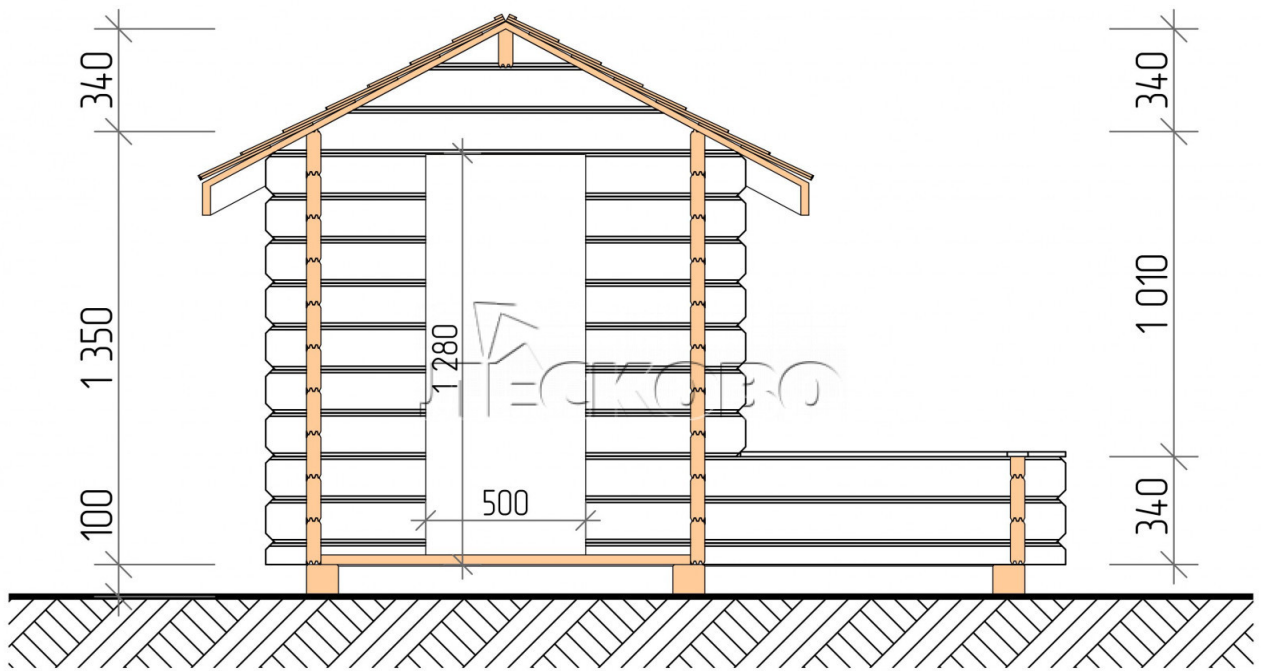

Разрез

House Kit

- Wall kit: mini-chamber drying chamber 44 × 145 mm with bowls for the project;