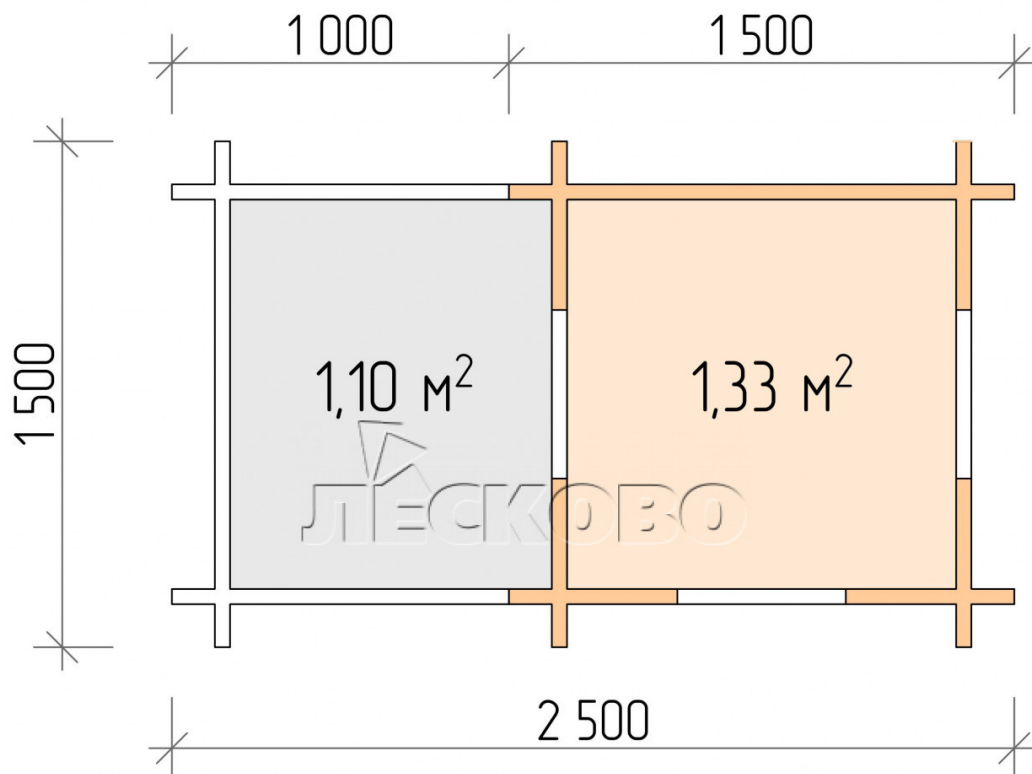

Playhouse "DD" series 2.5×1.5

Project Dimensions

2.5 × 1.5 / 1.4 m²

Full house set

582 €

Timber

45 MM

65 MM
+ 167 €

Project planning

1 000 1 500

2 500

Разрез

House Kit

- Wall kit: mini-chamber drying chamber 44 × 145 mm with bowls for the project;
- Logs, lower harness: board 45 × 145 mm chamber drying 10-12%;
- Floors: floorboard 35 mm, chamber drying;
- Ceiling: imitation of a bar 20 × 135 mm, chamber drying;
- Platbands: dry planed board 20 × 100 mm;
- Roof: shingles;