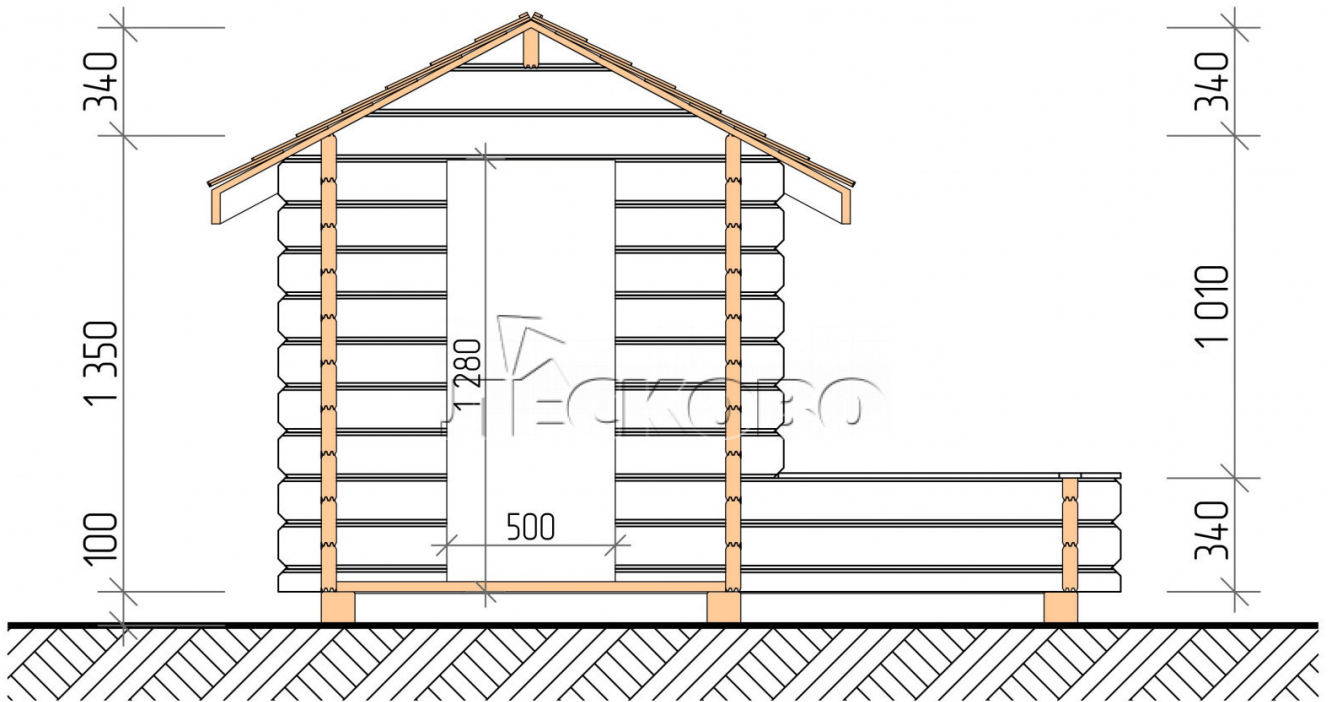

Playhouse "DD" series 2.5×1.5

Project Dimensions

2.5 × 1.5 / 1.4 m²

Full house set

582 €

Timber

45 MM

65 MM
+ 167 €

Project planning

1 000 1 500

2 500

Разрез

House Kit

- Wall kit: mini-chamber drying chamber 44 × 145 mm with bowls for the project;
- Logs, lower harness: board 45 × 145 mm chamber drying 10-12%;
- Floors: floorboard 35 mm, chamber drying;
- Ceiling: imitation of a bar 20 × 135 mm, chamber drying;
- Platbands: dry planed board 20 × 100 mm;
- Roof: shingles;