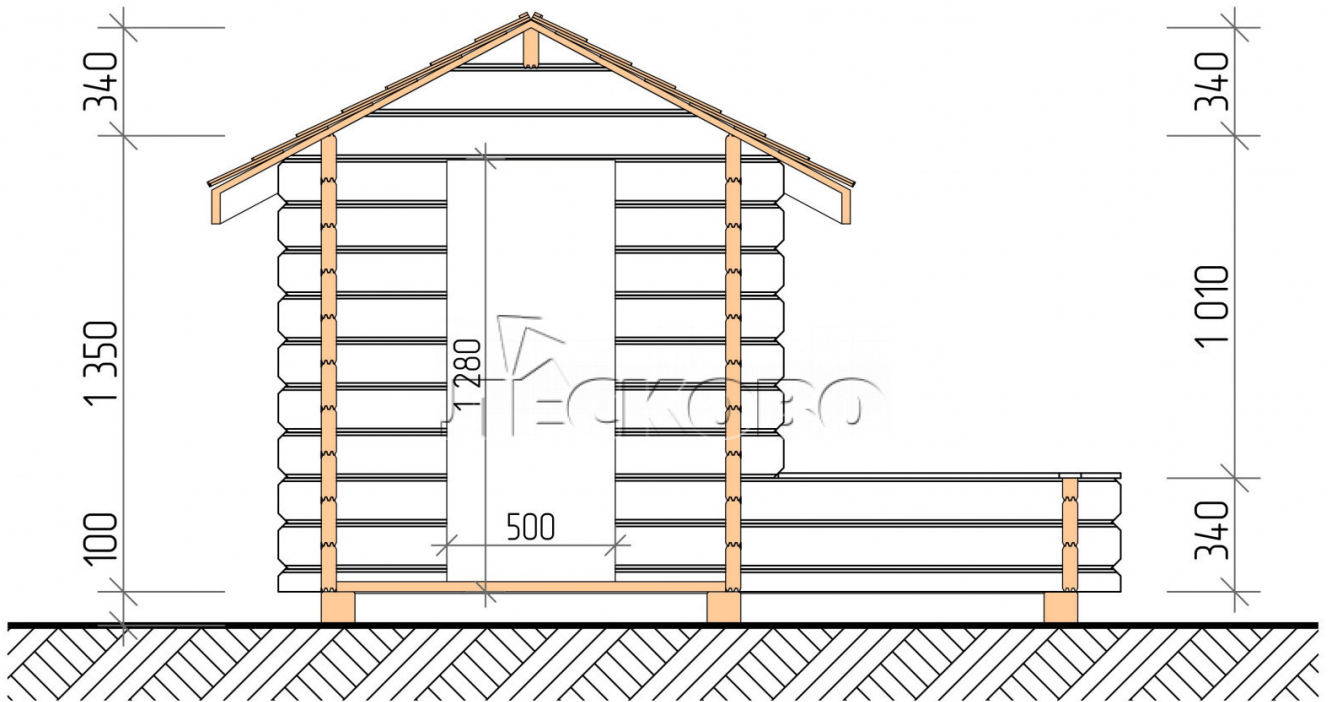

Playhouse "DD" series 2.5×1.5

Project Dimensions

2.5 × 1.5 / 1.4 m²

Full house set

478 €

Timber

45 MM

65 MM
+ 132 €

Project planning

1 000 1 500

1 500

2 500

Разрез

House Kit

- Wall kit: mini-chamber drying chamber 44 × 145 mm with bowls for the project;
- Logs, lower harness: board 45 × 145 mm chamber drying 10-12%;
- Floors: floorboard 35 mm, chamber drying;
- Ceiling: imitation of a bar 20 × 135 mm, chamber drying;
- Platbands: dry planed board 20 × 100 mm;
- Roof: shingles;