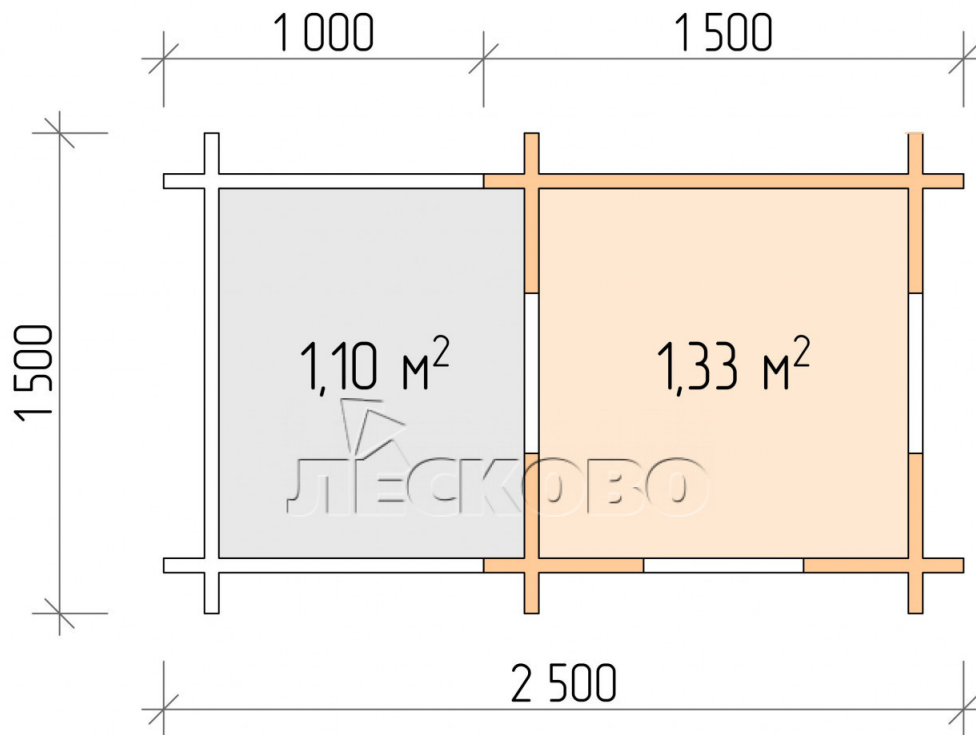

Разрез

House Kit

- Wall kit: mini-chamber drying chamber 44 × 145 mm with bowls for the project;