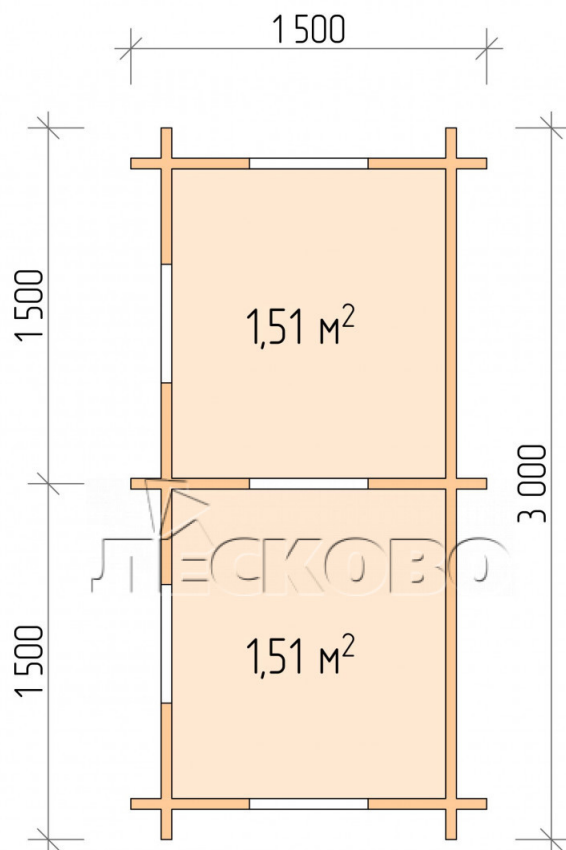

Playhouse "DD" series 1.5×3

Project Dimensions

1.5 × 3 / 3.2 m²

Цена

1,034 €

Timber

45 mm

65 mm
+ 248 €

Assembling a house kit

No assembly required

Assembly required
+ 258 €

Project planning

Разрез

House Kit

- Wall kit: mini-chamber drying chamber 44 × 145 mm with bowls for the project;

- Logs, lower harness: board 45 × 145 mm chamber drying 10-12%;
- Floors: floorboard 35 mm, chamber drying;
- Ceiling: imitation of a bar 20 × 135 mm, chamber drying;
- Platbands: dry planed board 20 × 100 mm;
- Roof: shingles;

- Skirting board 35 mm.

+7 (4942) 499-770

156014, г. Кострома, ул. Базовая, д. 8