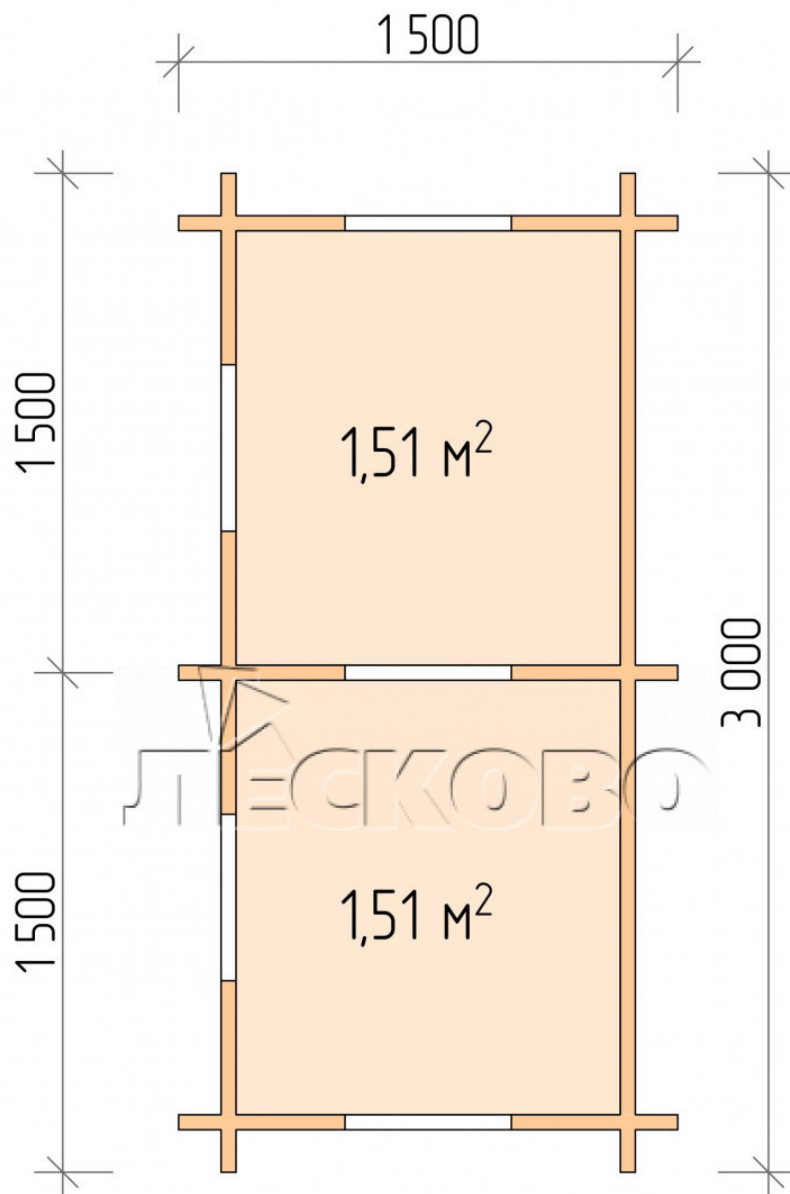

Playhouse "DD" series 1.5x3

Project Dimensions

1.5 × 3 / 3.2 m²

Full house set

769 €

Timber

45 MM

65 MM
+ 181 €

Project planning

Разрез

House Kit

- Wall kit: mini-chamber drying chamber 44 × 145 mm with bowls for the project;
- Logs, lower harness: board 45 × 145 mm chamber drying 10-12%;
- Floors: floorboard 35 mm, chamber drying;
- Ceiling: imitation of a bar 20 × 135 mm, chamber drying;
- Platbands: dry planed board 20 × 100 mm;
- Roof: shingles;