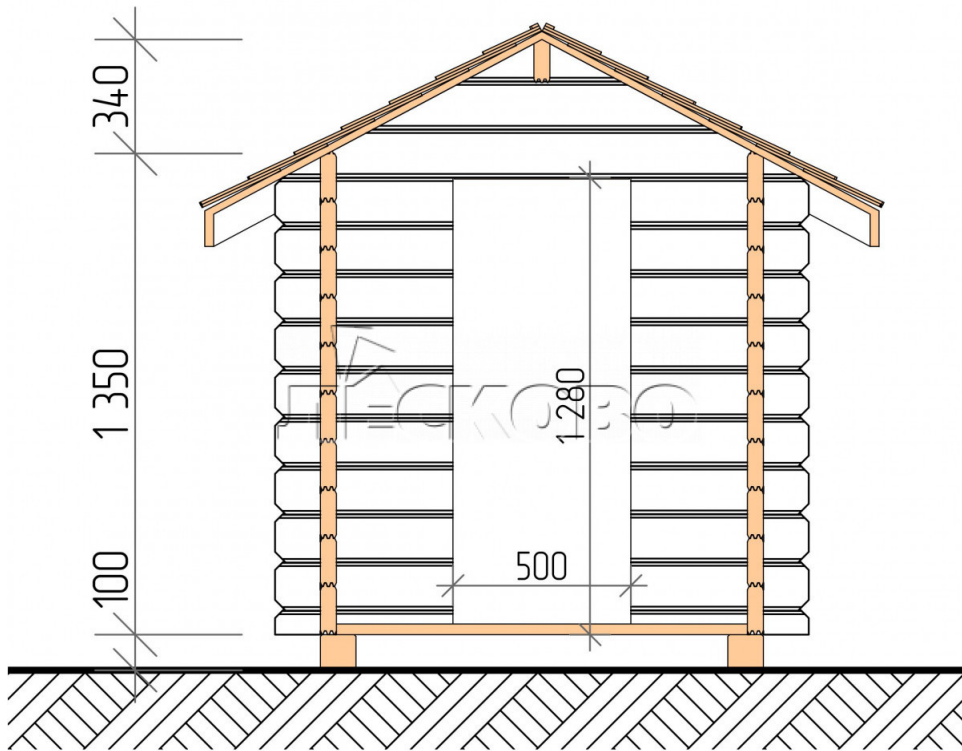

Playhouse "DD" series 1.5×3

Project Dimensions

1.5 × 3 / 3.2 m²

Цена

1,034 €

Timber

45 mm

65 mm
+ 248 €

Assembling a house kit

No assembly required

Assembly required
+ 258 €

Project planning

Разрез

House Kit

- Wall kit: mini-chamber drying chamber 44 × 145 mm with bowls for the project;

- Logs, lower harness: board 45 × 145 mm chamber drying 10-12%;
- Floors: floorboard 35 mm, chamber drying;
- Ceiling: imitation of a bar 20 × 135 mm, chamber drying;
- Platbands: dry planed board 20 × 100 mm;
- Roof: shingles;