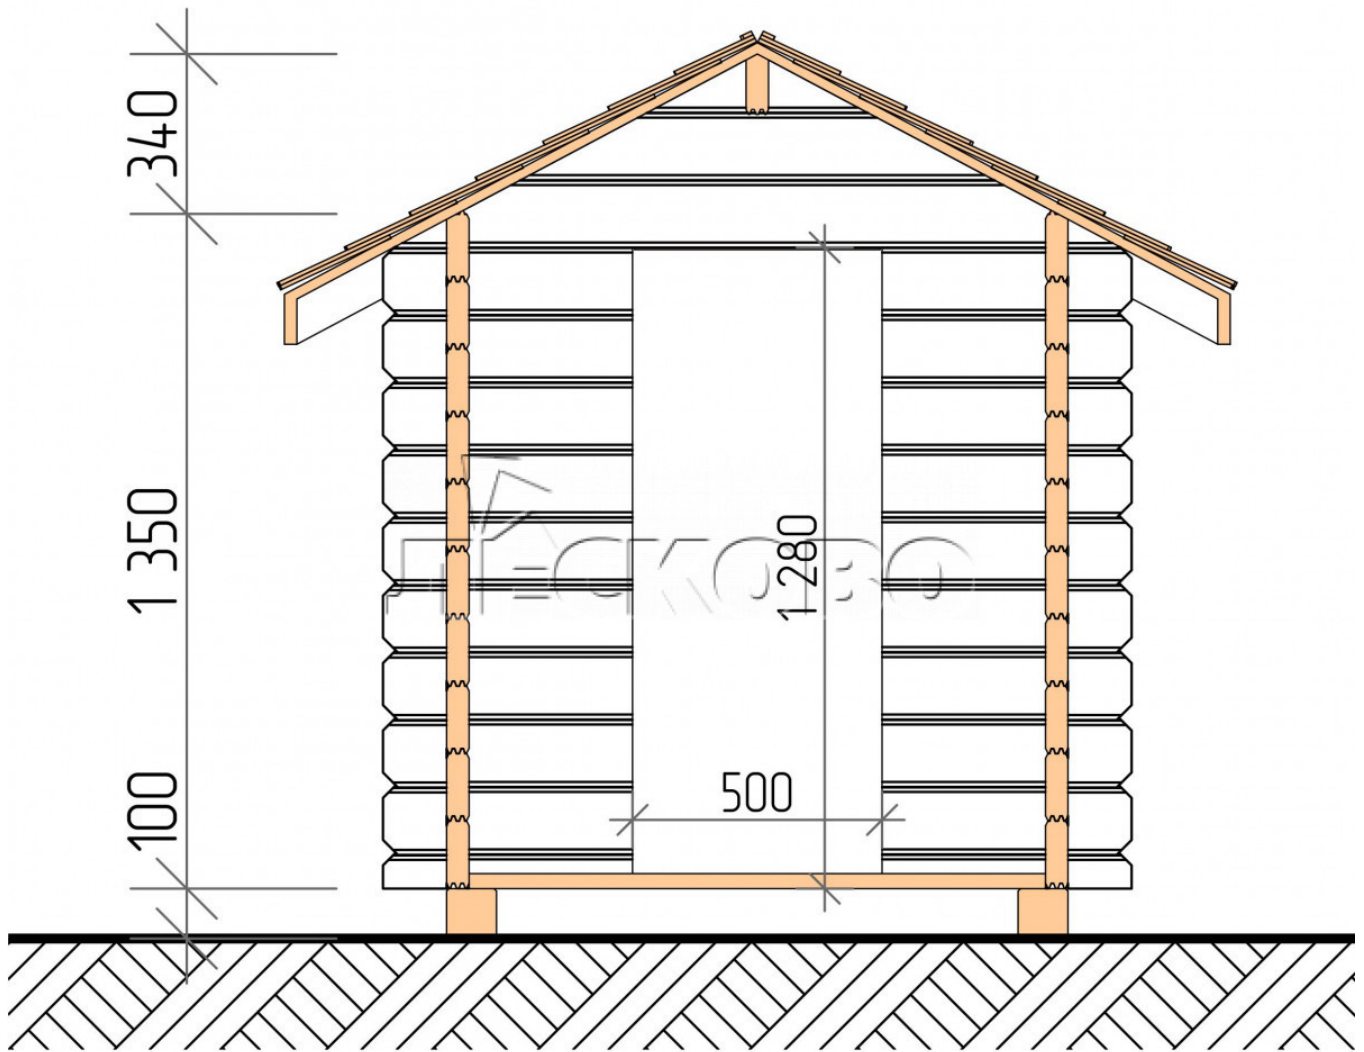

Playhouse "DD" series 1.5x3

Project Dimensions

1.5 × 3 / 3.2 m²

Full house set

769 €

Timber

45 MM

65 MM
+ 181 €

Project planning

Разрез

House Kit

- Wall kit: mini-chamber drying chamber 44 × 145 mm with bowls for the project;
- Logs, lower harness: board 45 × 145 mm chamber drying 10-12%;
- Floors: floorboard 35 mm, chamber drying;
- Ceiling: imitation of a bar 20 × 135 mm, chamber drying;
- Platbands: dry planed board 20 × 100 mm;
- Roof: shingles;