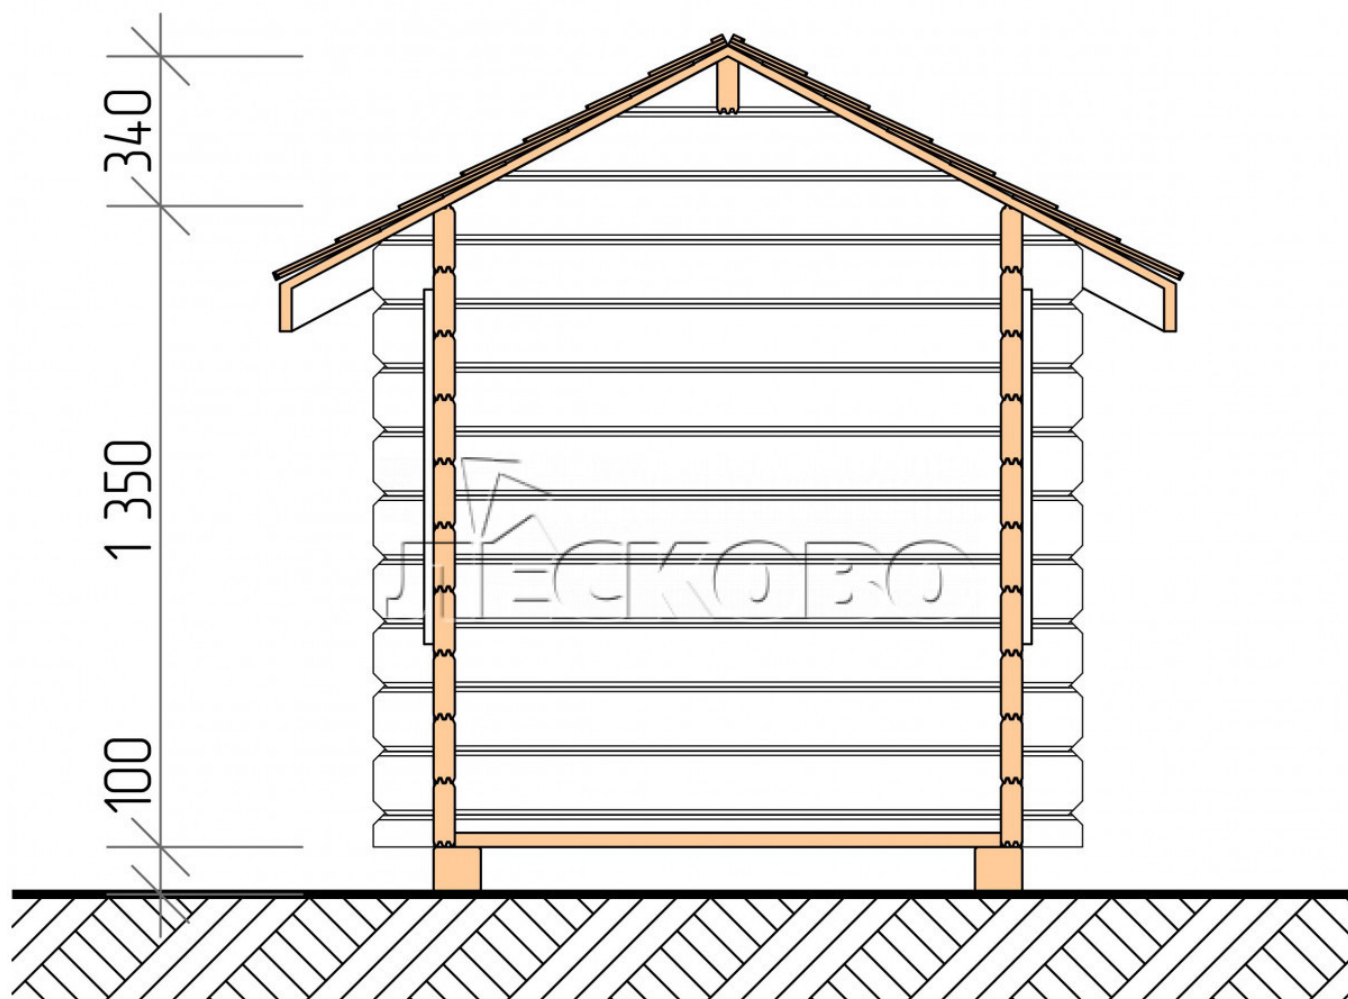

Playhouse "DD" series 1.5×1.5

Project Dimensions

1.5 × 1.5 / 1.4 m²

Full house set

422 €

Timber

45 mm

65 mm
+ 109 €

Project planning

1 500

1 500

Разрез

House Kit

- Wall kit: mini-chamber drying chamber 44 × 145 mm with bowls for the project;
- Logs, lower harness: board 45 × 145 mm chamber drying 10-12%;
- Floors: floorboard 35 mm, chamber drying;
- Ceiling: imitation of a bar 20 × 135 mm, chamber drying;
- Platbands: dry planed board 20 × 100 mm;
- Roof: shingles;