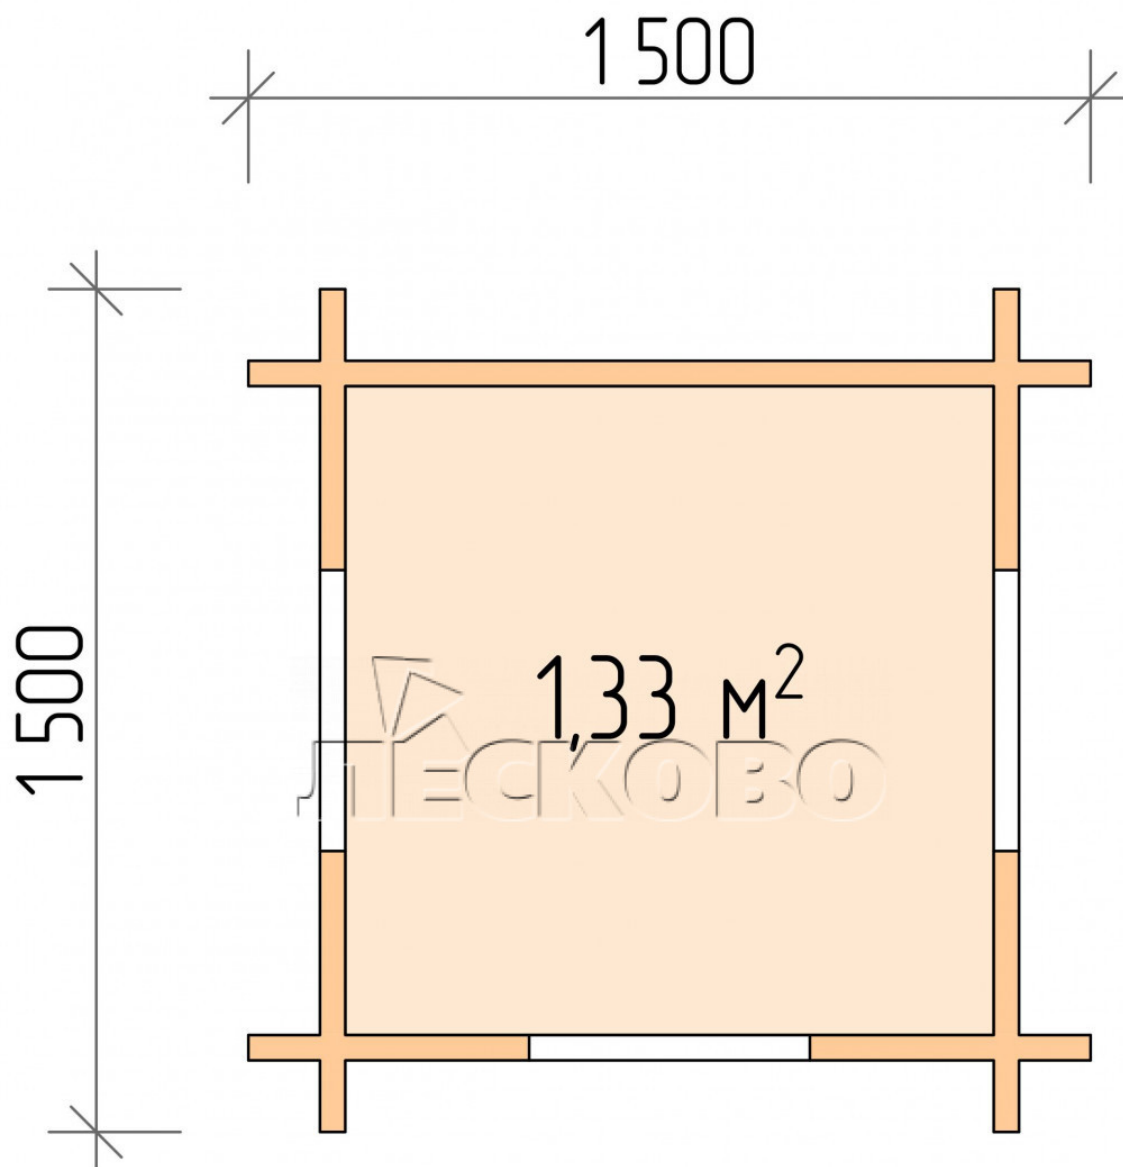

Playhouse "DD" series 1.5×1.5

Project Dimensions

1.5 × 1.5 / 1.4 m²

Full house set

422 €

Timber

45 mm

65 mm
+ 109 €

Project planning

1 500

1 500

Разрез

House Kit

- Wall kit: mini-chamber drying chamber 44 × 145 mm with bowls for the project;
- Logs, lower harness: board 45 × 145 mm chamber drying 10-12%;
- Floors: floorboard 35 mm, chamber drying;
- Ceiling: imitation of a bar 20 × 135 mm, chamber drying;
- Platbands: dry planed board 20 × 100 mm;
- Roof: shingles;

- Skirting board 35 mm.

+7 (4942) 499-770

156014, г. Кострома, ул. Базовая, д. 8