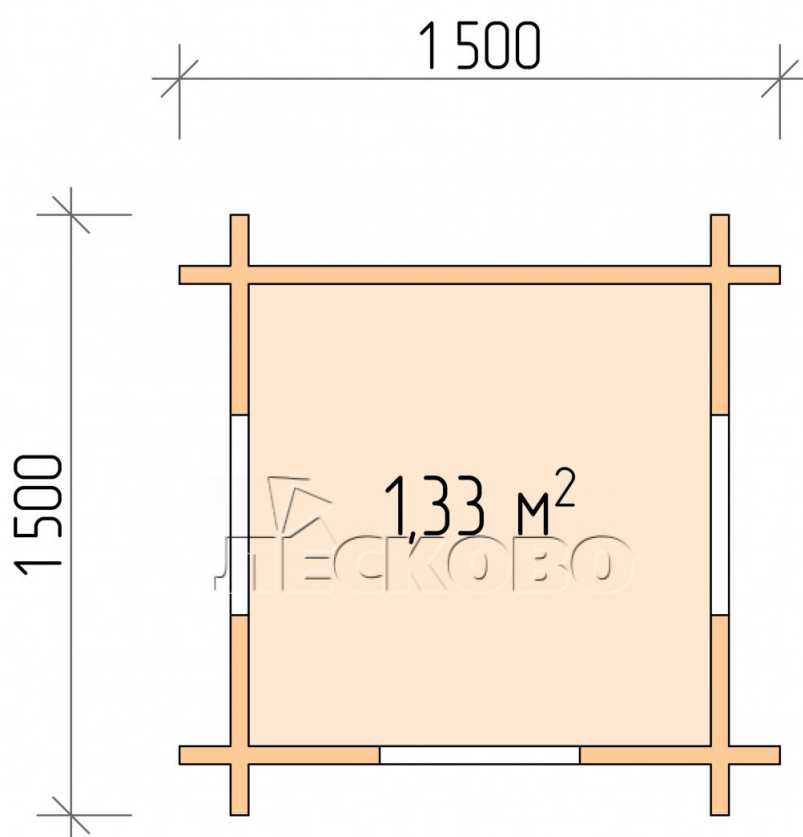

Разрез

House Kit

- Wall kit: mini-chamber drying chamber 44 × 145 mm with bowls for the project;