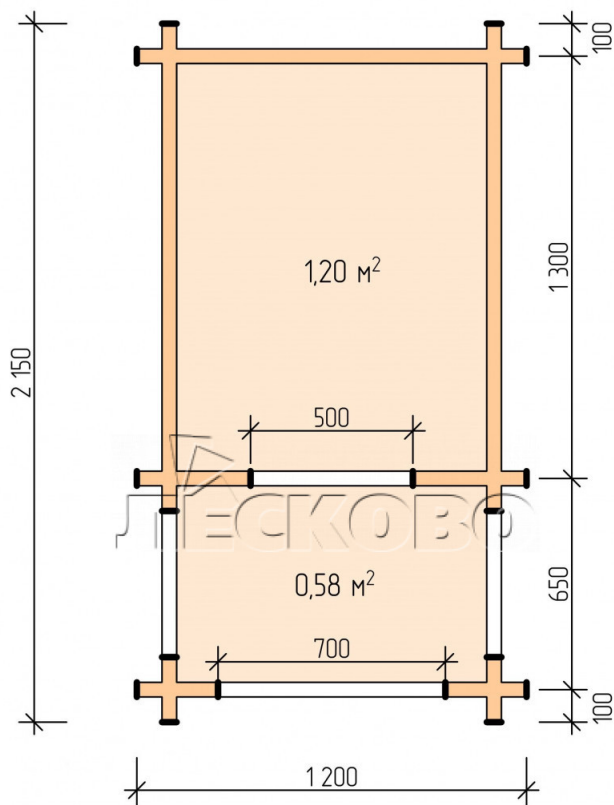

Project planning