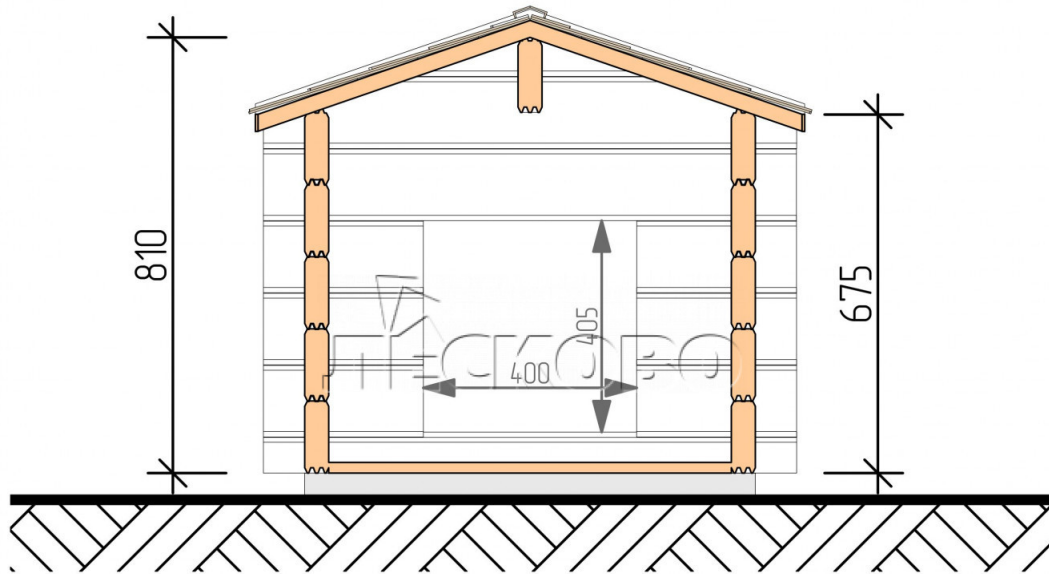

Разрез

+7 (4942) 499-770

156014, г. Кострома, ул. Базовая, д. 8