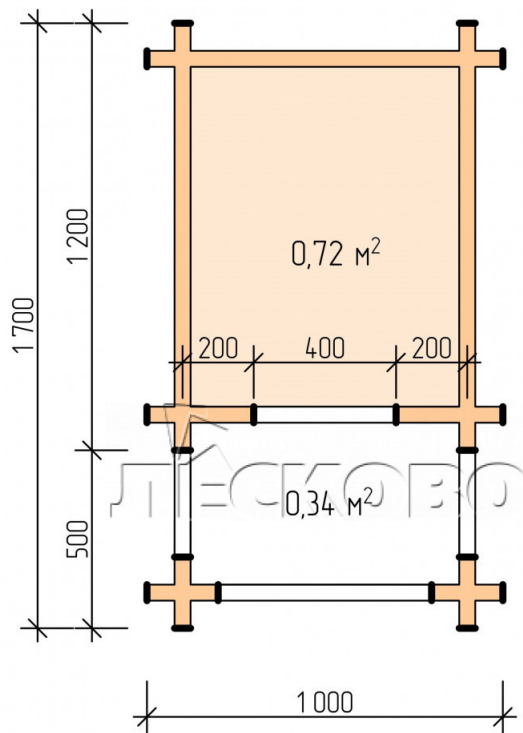

Project planning