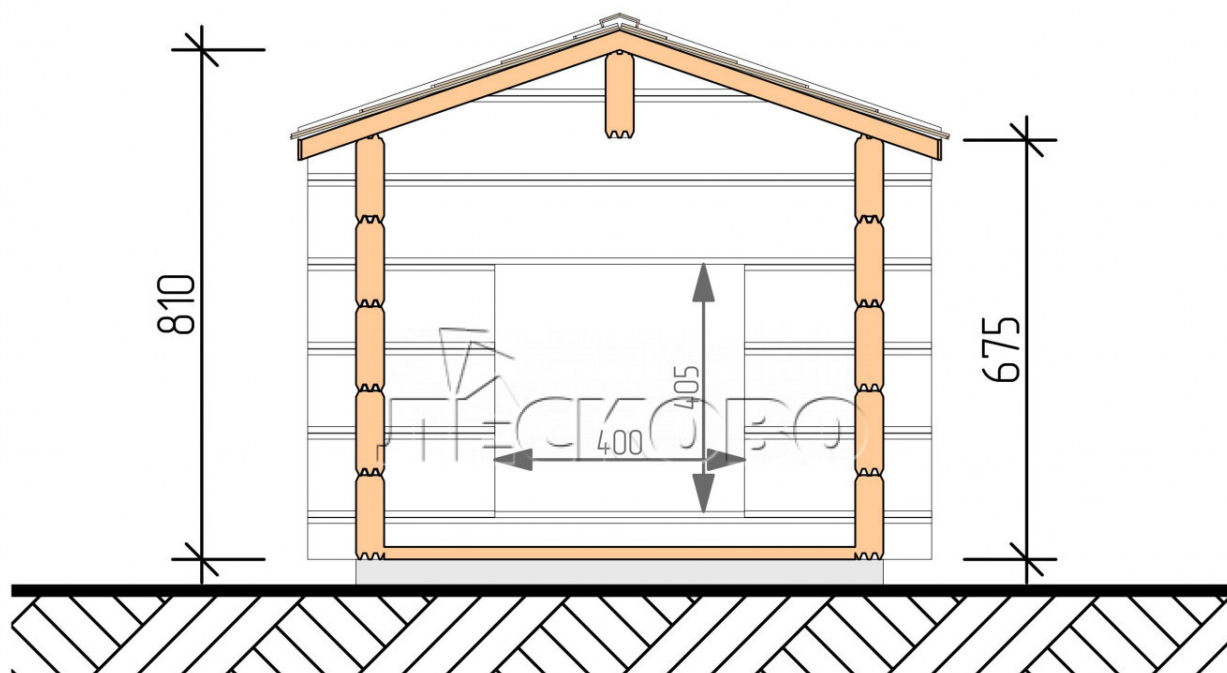

Разрез

+7 (4942) 499-770

156014, г. Кострома, ул. Базовая, д. 8