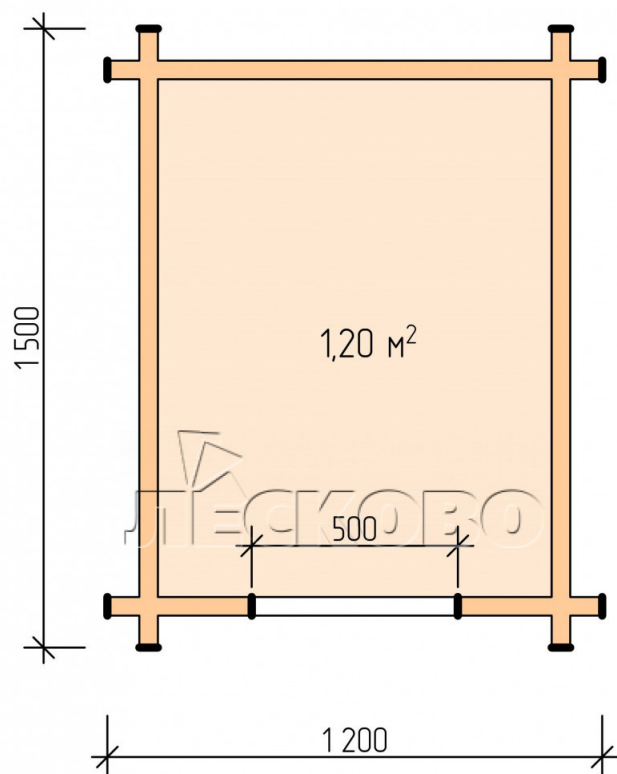

Project planning