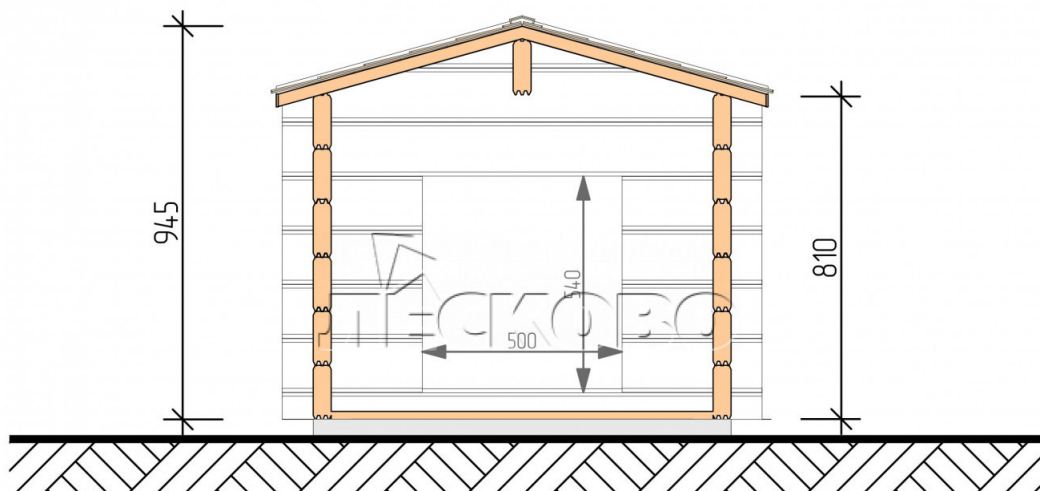

Разрез

+7 (4942) 499-770

156014, г. Кострома, ул. Базовая, д. 8