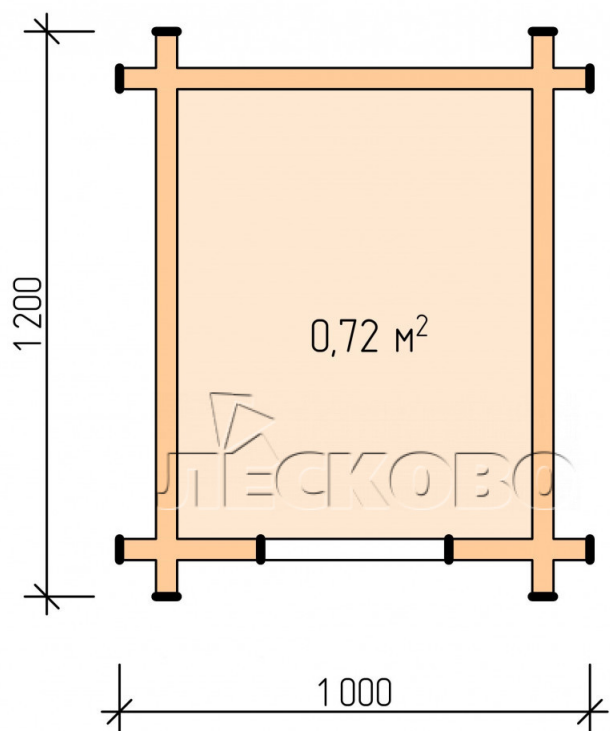

Project planning