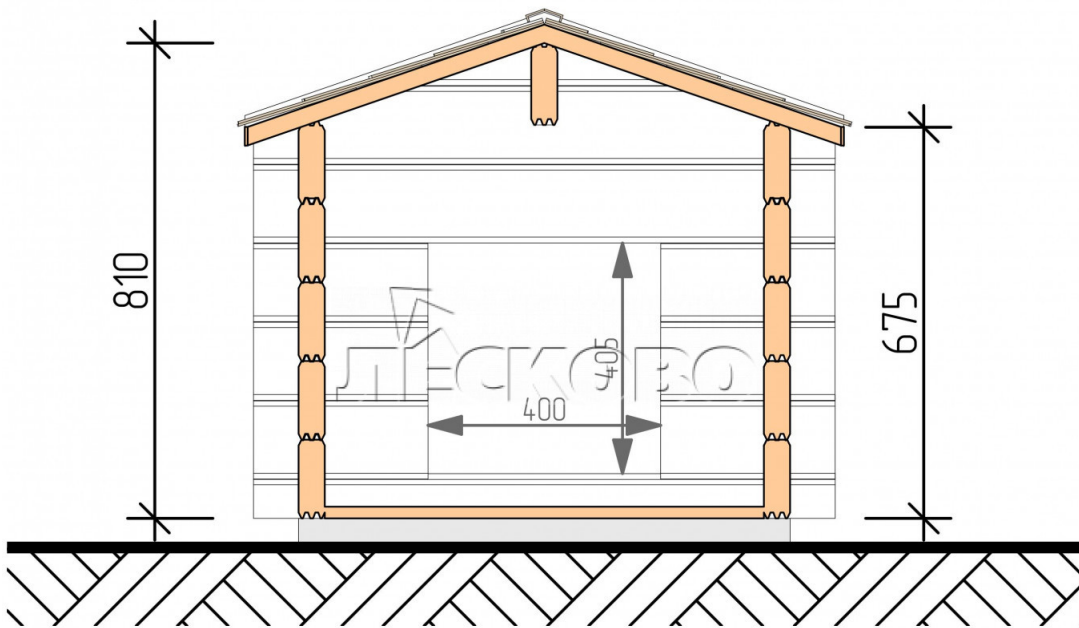

Разрез

+7 (4942) 499-770

156014, г. Кострома, ул. Базовая, д. 8