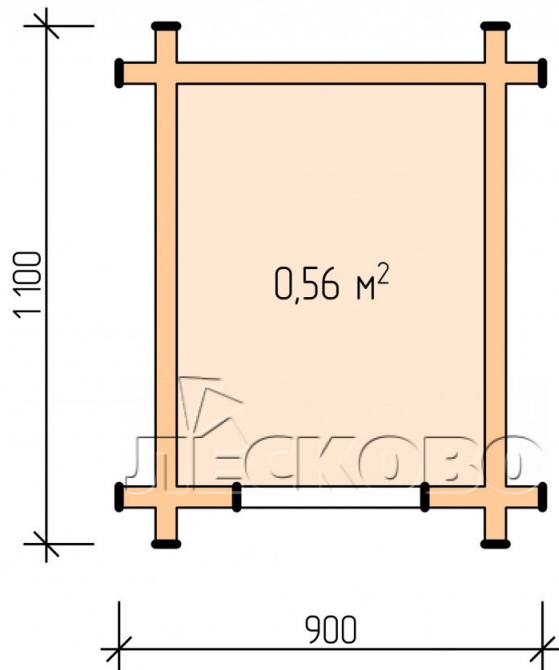

Project planning