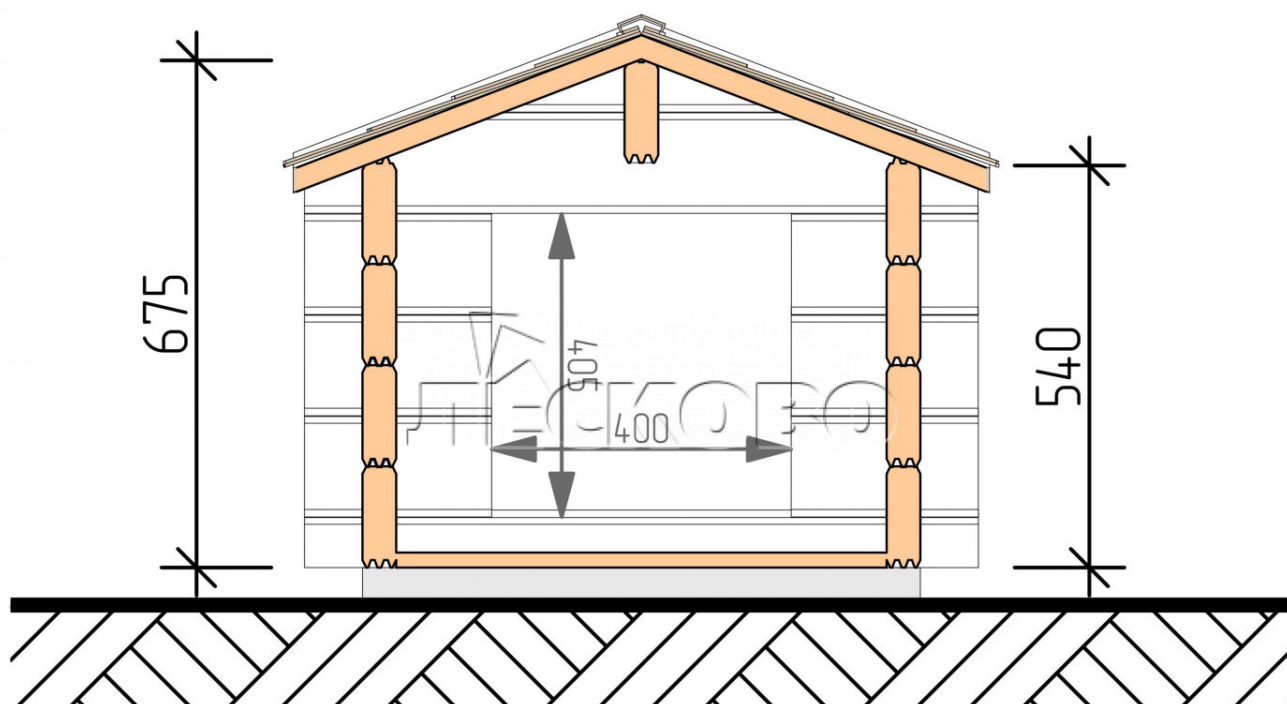

Разрез

+7 (4942) 499-770

156014, г. Кострома, ул. Базовая, д. 8