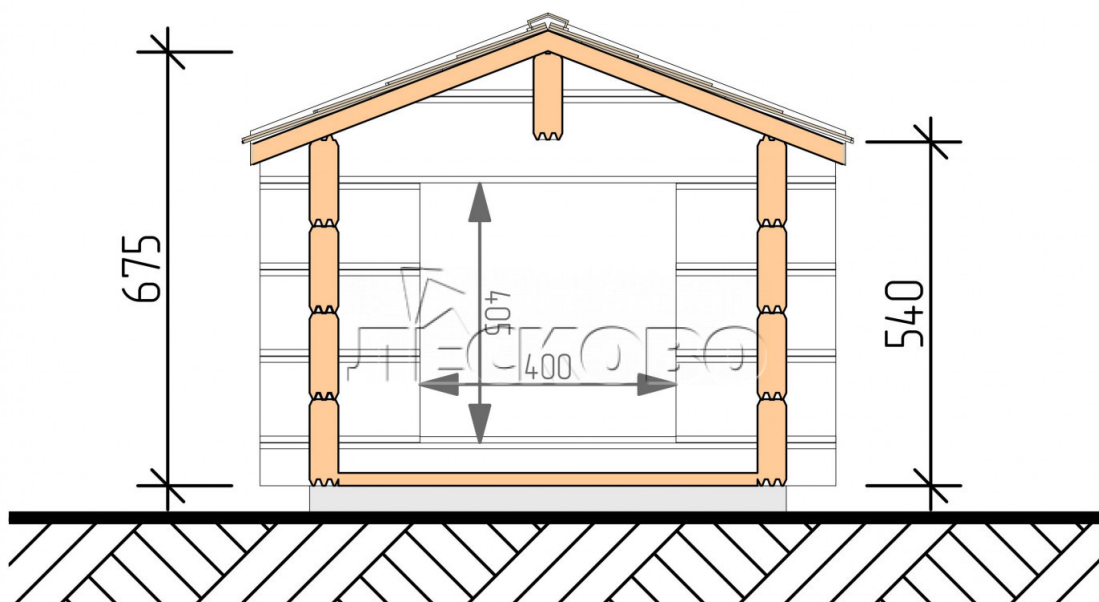

Разрез

+7 (4942) 499-770

156014, г. Кострома, ул. Базовая, д. 8