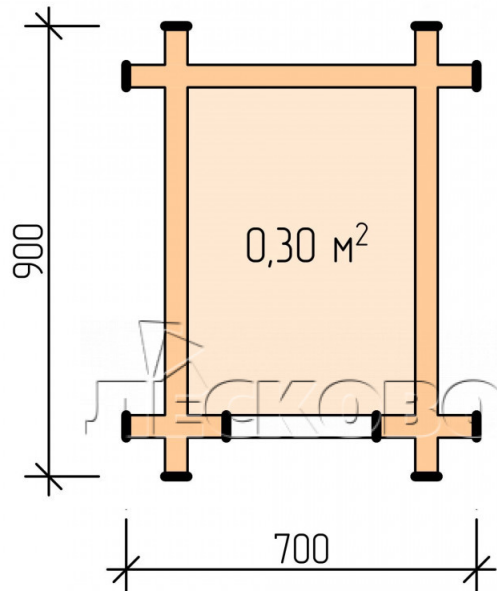

Project planning