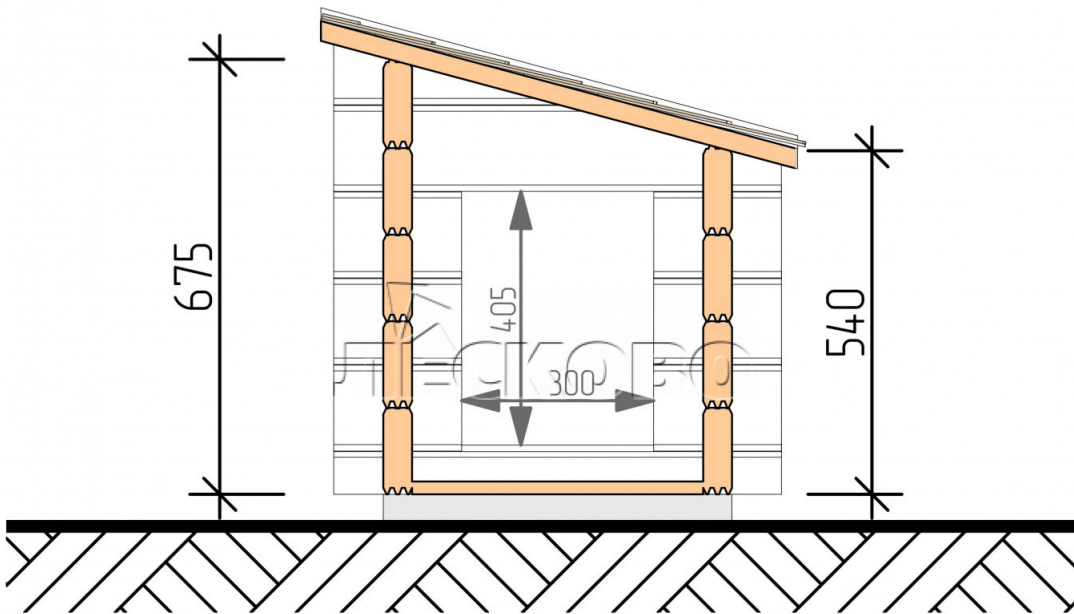

Разрез

+7 (4942) 499-770

156014, г. Кострома, ул. Базовая, д. 8