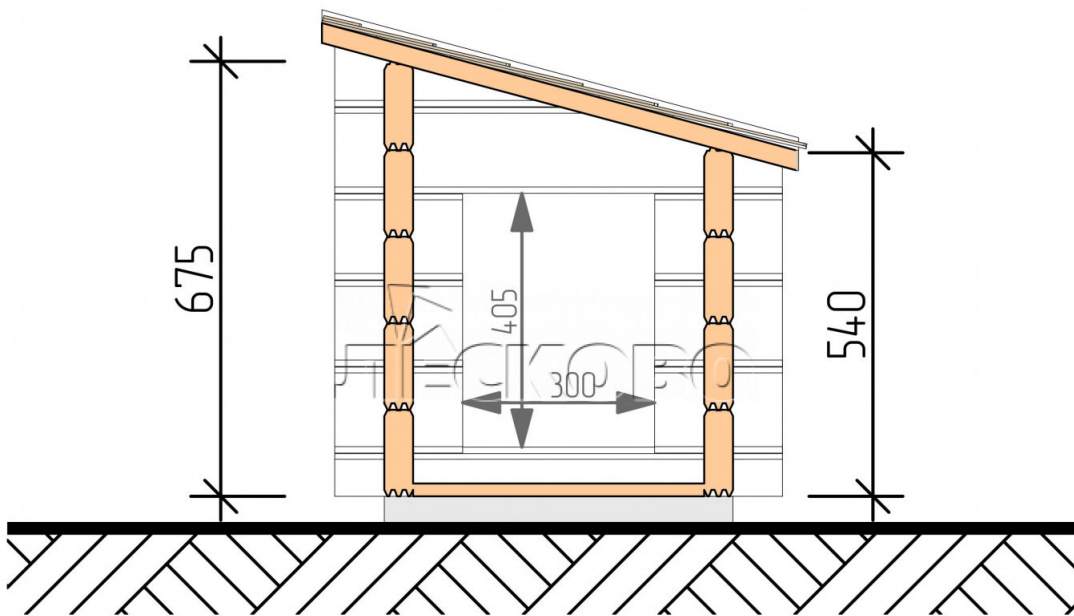

Разрез

+7 (4942) 499-770

156014, г. Кострома, ул. Базовая, д. 8