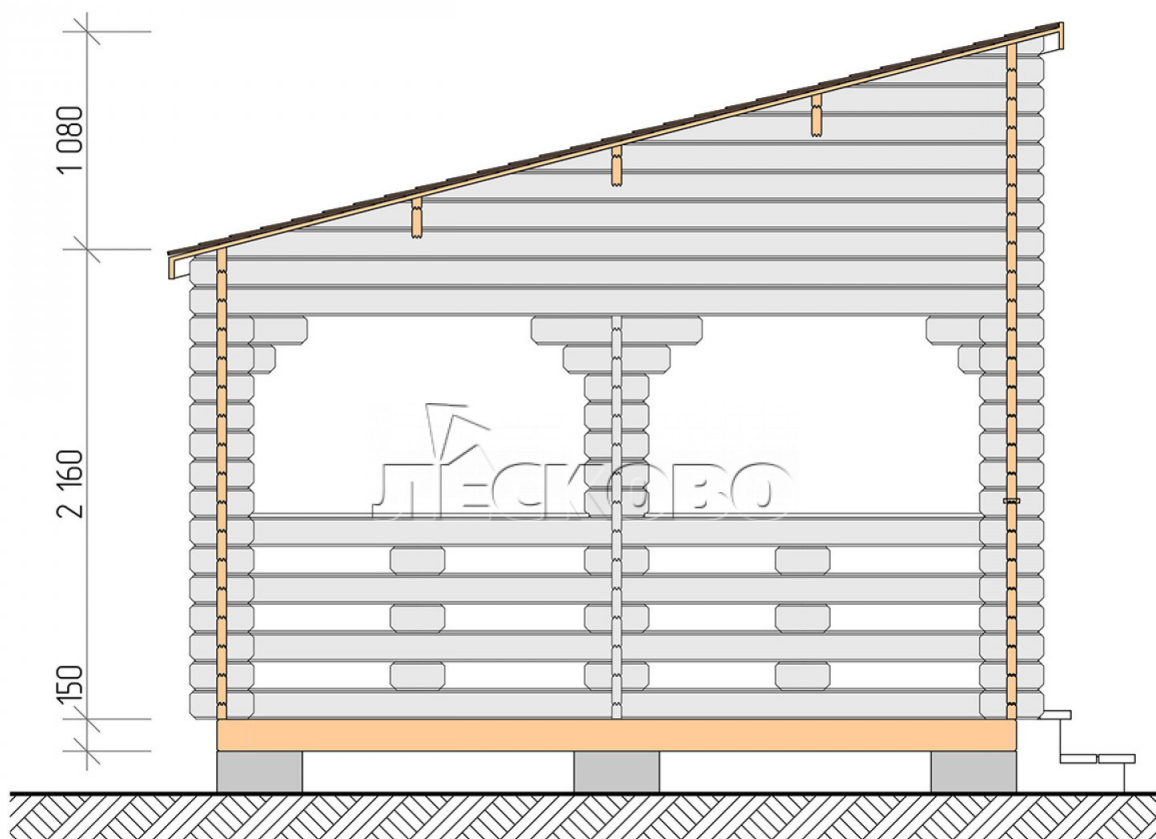

Разрез

House Kit

1) Wall kit: mini-chamber drying chamber 44 × 145 mm with bowls for the project;