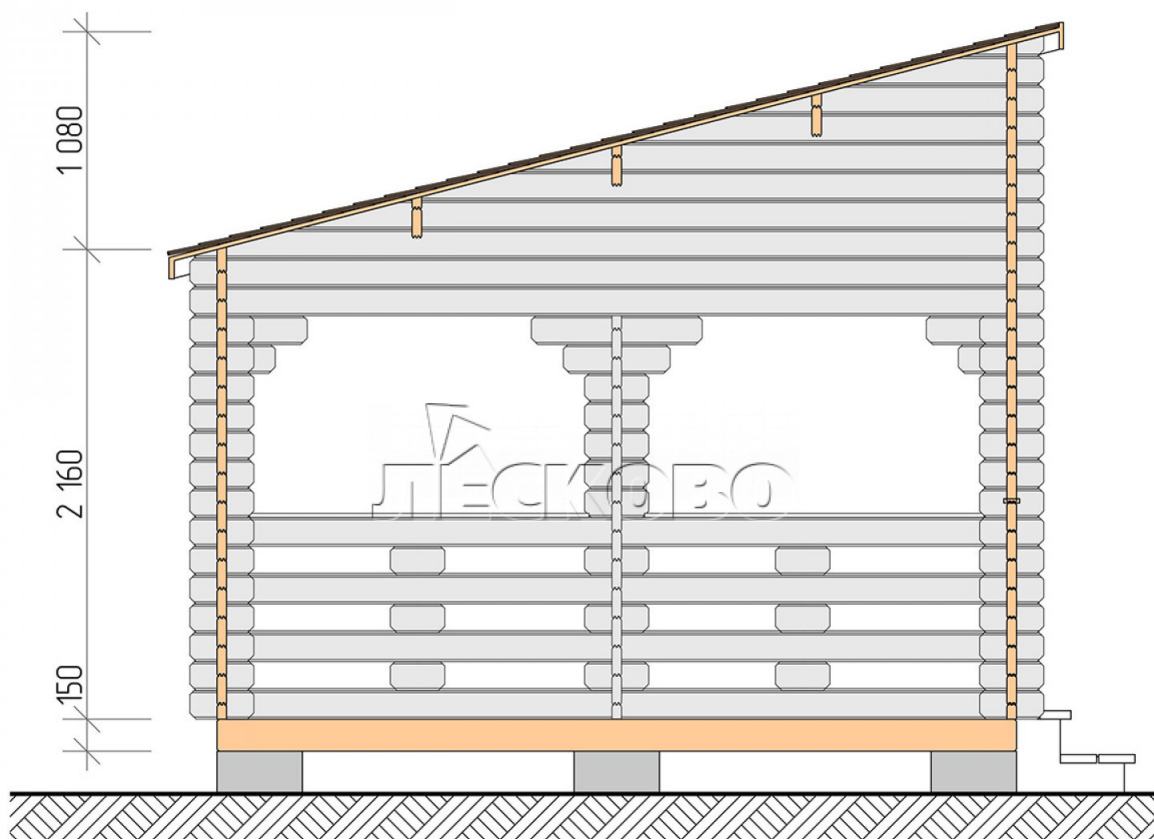

Veranda "B" series 4x6

Project Dimensions

4 × 6 / 21.1 m²

Цена

3,851 €

Timber

45 mm

65 mm
+ 910 €

Assembling a house kit

No assembly required

Assembly required
+ 963 €

Project planning

Разрез

House Kit

1) Wall kit: mini-chamber drying chamber 44 × 145 mm with bowls for the project;

- 2) Logs, lower harness: board 45 × 145 mm chamber drying 10-12%;
- 3) Floors: floorboard 35 mm, chamber drying;
- 4) Ceiling: imitation of a bar 20 × 135 mm, chamber drying;
- 5) Platbands: dry planed board 20 × 100 mm;
- 6) Roof: shingles;
- 7) Skirting board 35 mm.