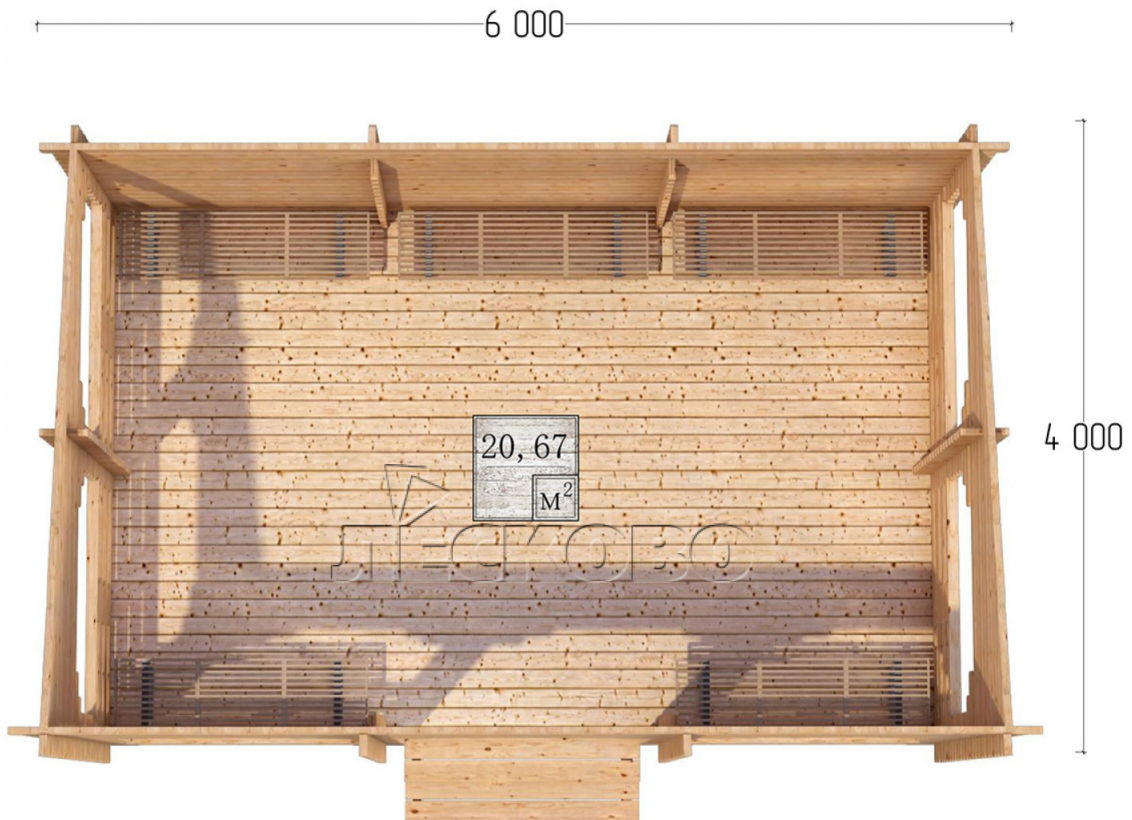

Veranda "B" series 4x6

Project Dimensions

4 × 6 / 21.1 m²

Цена

3,851 €

Timber

45 mm

65 mm
+ 910 €

Assembling a house kit

No assembly required

Assembly required
+ 963 €

Project planning

Разрез

House Kit

1) Wall kit: mini-chamber drying chamber 44 × 145 mm with bowls for the project;

- 2) Logs, lower harness: board 45 × 145 mm chamber drying 10-12%;
- 3) Floors: floorboard 35 mm, chamber drying;
- 4) Ceiling: imitation of a bar 20 × 135 mm, chamber drying;
- 5) Platbands: dry planed board 20 × 100 mm;
- 6) Roof: shingles;
- 7) Skirting board 35 mm.