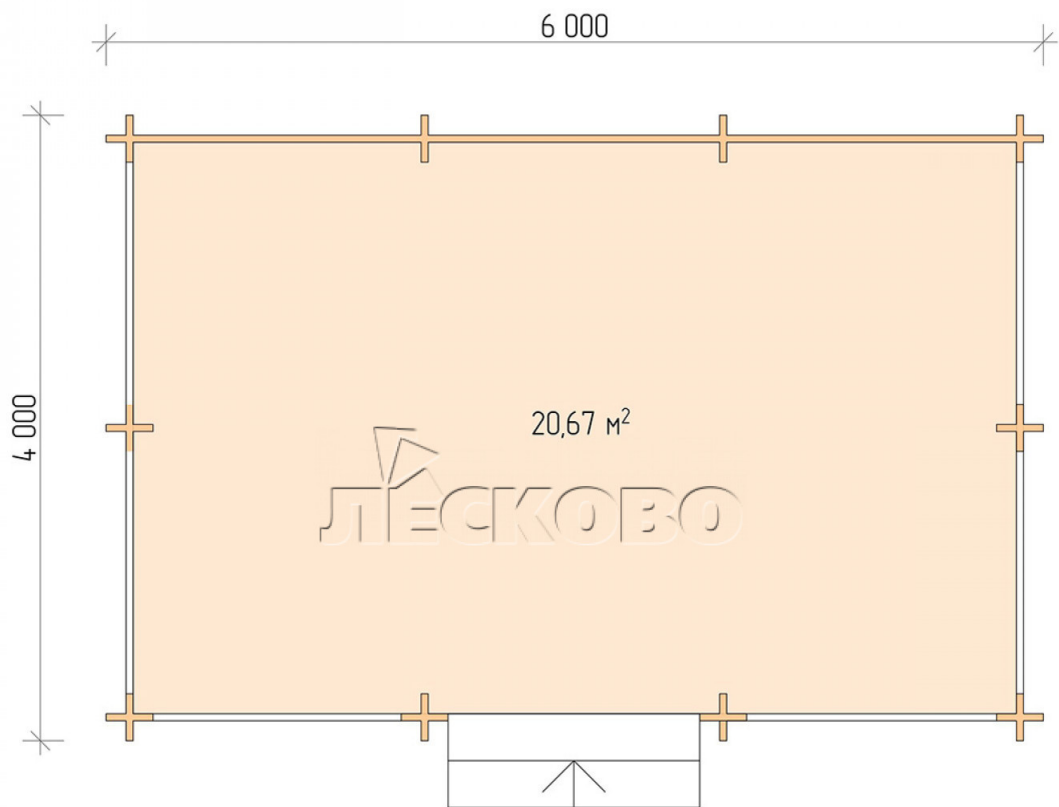

Разрез

House Kit

1) Wall kit: mini-chamber drying chamber 44 × 145 mm with bowls for the project;