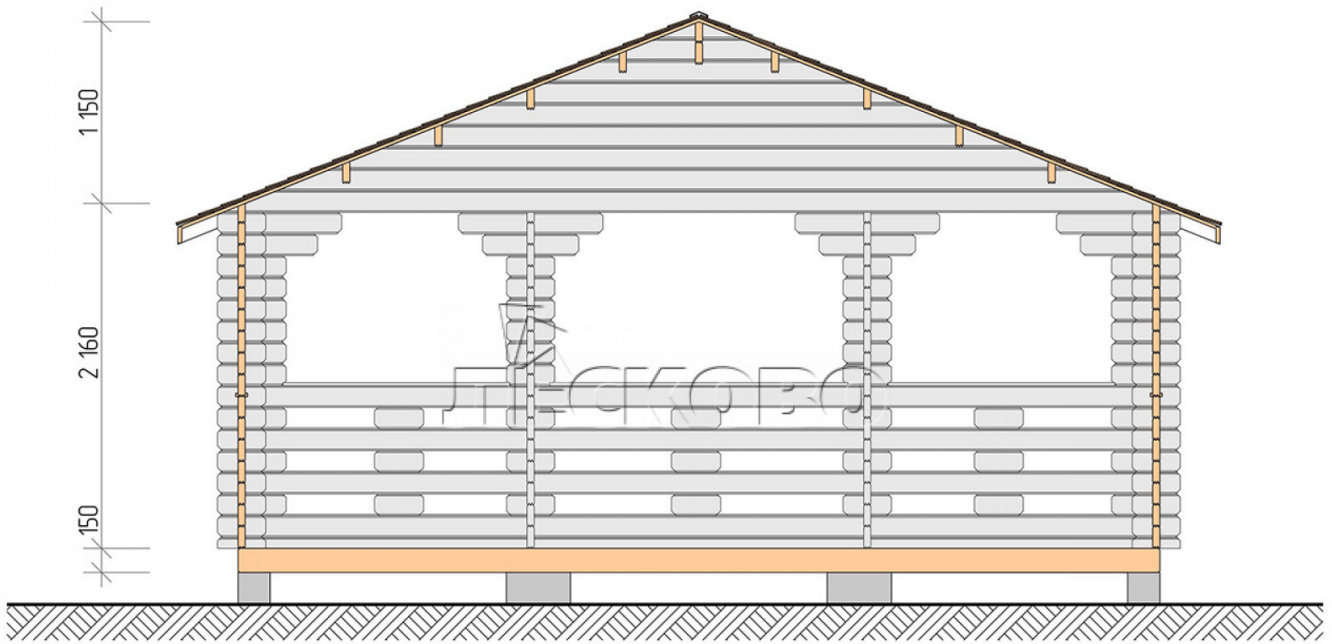

Gazebo "BS" series 6×6

Project Dimensions

6 × 6 / 32.5 m²

Full house set

4,062 €

Timber

45 MM

65 MM
+ 935 €

Project planning

6 000

6 000

Разрез

House Kit

- Wall kit: mini-chamber drying chamber 44 × 145 mm with bowls for the project. The material of the tree is spruce, pine (GOST 8486). Humidity 12-14%. The height of the walls is 2.16 m;
- Logs, lower harness: board 45 × 145 mm chamber drying 10-12%;
- Floors: floorboard 35 mm, chamber drying;
- Ceiling: imitation of a bar 20 × 135 mm, chamber drying;
- Platbands: dry planed board 20 × 100 mm;
- Roof: shingles;