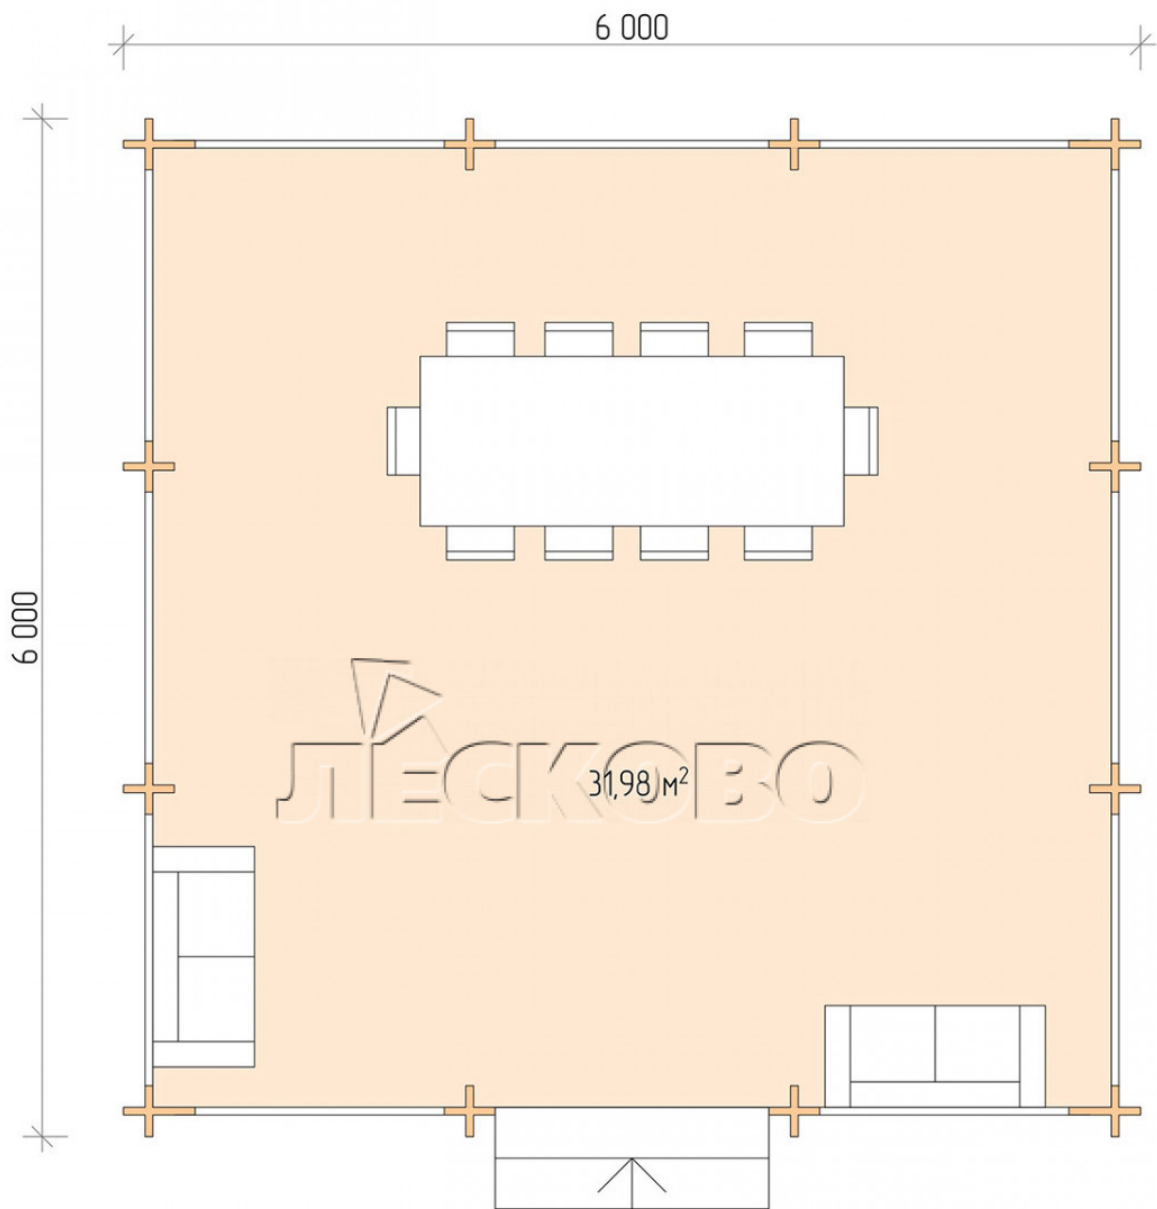

Gazebo "BS" series 6×6

Project Dimensions

6 × 6 / 32.5 m²

Full house set

4,062 €

Timber

45 MM

65 MM
+ 935 €

Project planning

6 000

6 000

Разрез

House Kit

- Wall kit: mini-chamber drying chamber 44 × 145 mm with bowls for the project. The material of the tree is spruce, pine (GOST 8486). Humidity 12-14%. The height of the walls is 2.16 m;
- Logs, lower harness: board 45 × 145 mm chamber drying 10-12%;
- Floors: floorboard 35 mm, chamber drying;
- Ceiling: imitation of a bar 20 × 135 mm, chamber drying;
- Platbands: dry planed board 20 × 100 mm;
- Roof: shingles;