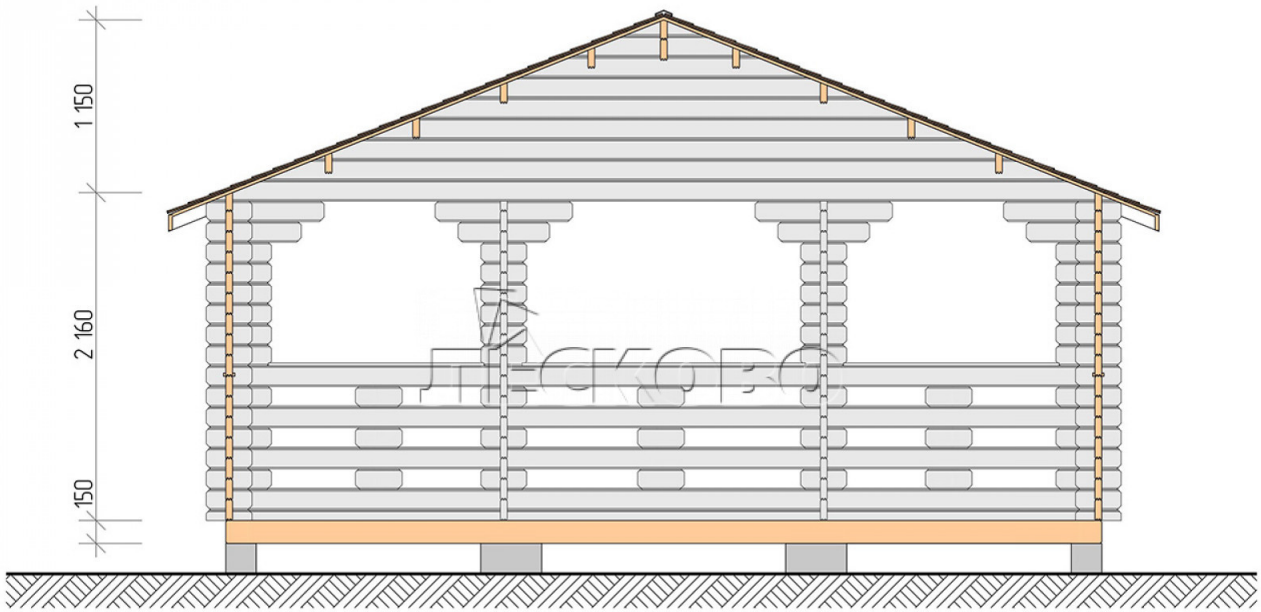

Gazebo "BS" series 6×6

Project Dimensions

6 × 6 / 32.5 m²

Цена

5,354 €

Timber

45 mm

65 mm
+ 1,258 €

Assembling a house kit

No assembly required

Assembly required
+ 1,338 €

Project planning

Разрез

House Kit

- Wall kit: mini-chamber drying chamber 44 × 145 mm with bowls for the project. The material of the

tree is spruce, pine (GOST 8486). Humidity 12-14%. The height of the walls is 2.16 m;

- Logs, lower harness: board 45 × 145 mm chamber drying 10-12%;
- Floors: floorboard 35 mm, chamber drying;
- Ceiling: imitation of a bar 20 × 135 mm, chamber drying;
- Platbands: dry planed board 20 × 100 mm;
- Roof: shingles;