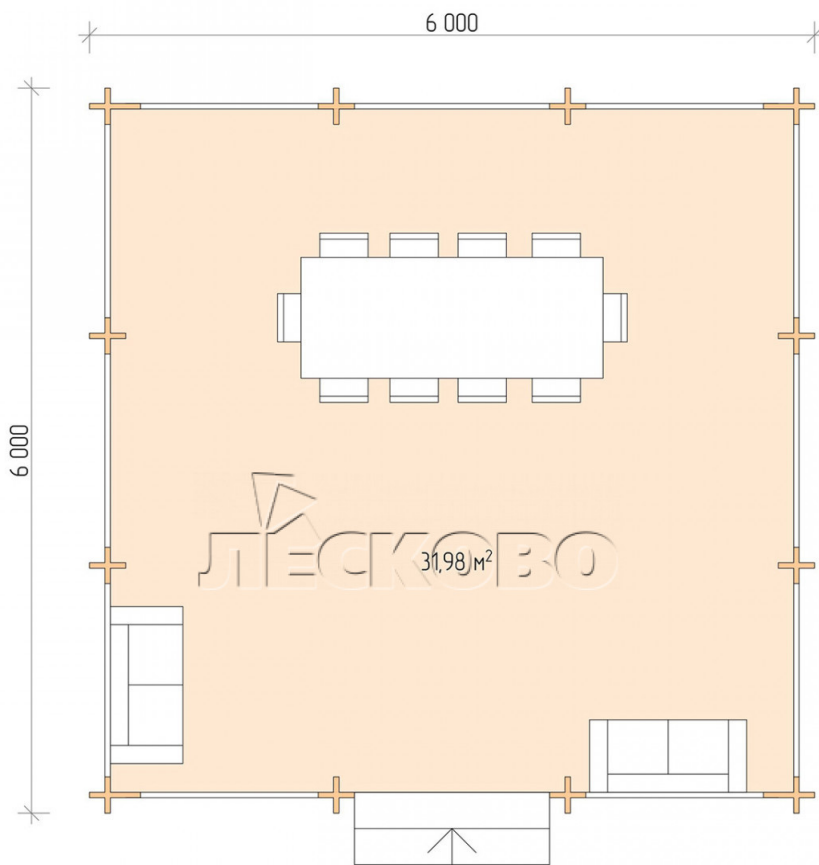

Gazebo "BS" series 6×6

Project Dimensions

6 × 6 / 32.5 m²

Цена

5,354 €

Timber

45 mm

65 mm
+ 1,258 €

Assembling a house kit

No assembly required

Assembly required
+ 1,338 €

Project planning

Разрез

House Kit

- Wall kit: mini-chamber drying chamber 44 × 145 mm with bowls for the project. The material of the

tree is spruce, pine (GOST 8486). Humidity 12-14%. The height of the walls is 2.16 m;

- Logs, lower harness: board 45 × 145 mm chamber drying 10-12%;
- Floors: floorboard 35 mm, chamber drying;
- Ceiling: imitation of a bar 20 × 135 mm, chamber drying;
- Platbands: dry planed board 20 × 100 mm;
- Roof: shingles;