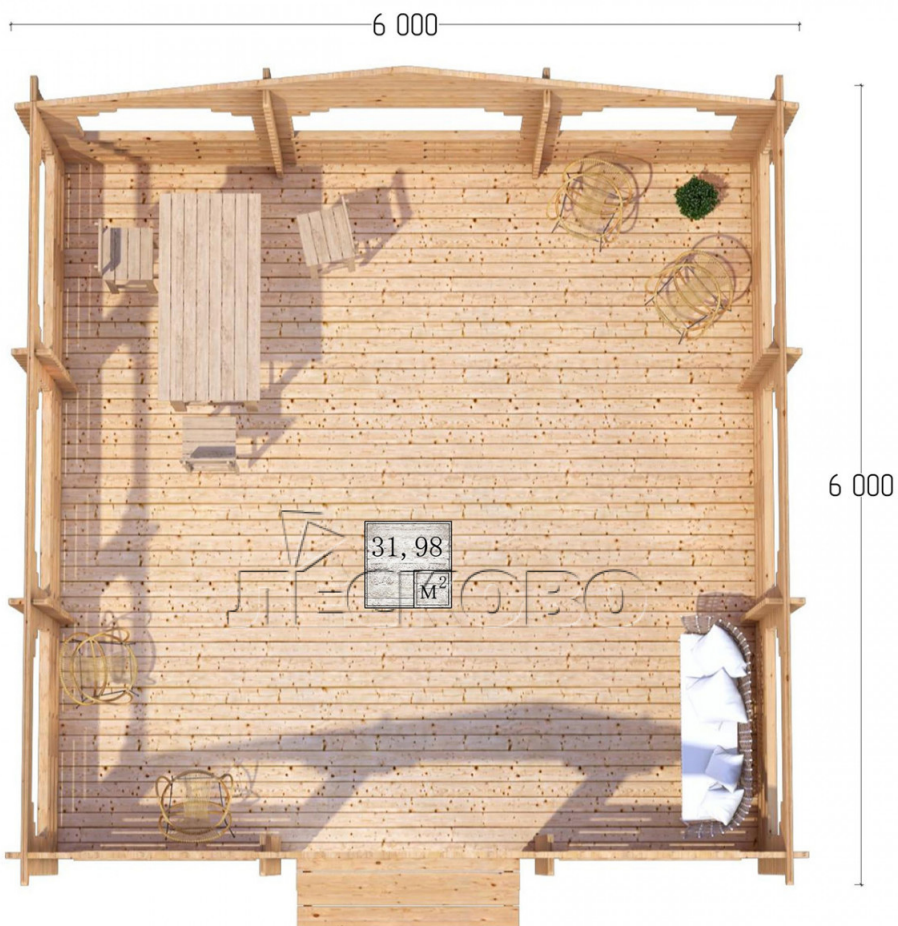

Gazebo "BS" series 6×6

Project Dimensions

6 × 6 / 32.5 m²

Цена

5,354 €

Timber

45 mm

65 mm
+ 1,258 €

Assembling a house kit

No assembly required

Assembly required
+ 1,338 €

Project planning

Разрез

House Kit

- Wall kit: mini-chamber drying chamber 44 × 145 mm with bowls for the project. The material of the

tree is spruce, pine (GOST 8486). Humidity 12-14%. The height of the walls is 2.16 m;

- Logs, lower harness: board 45 × 145 mm chamber drying 10-12%;
- Floors: floorboard 35 mm, chamber drying;
- Ceiling: imitation of a bar 20 × 135 mm, chamber drying;
- Platbands: dry planed board 20 × 100 mm;
- Roof: shingles;