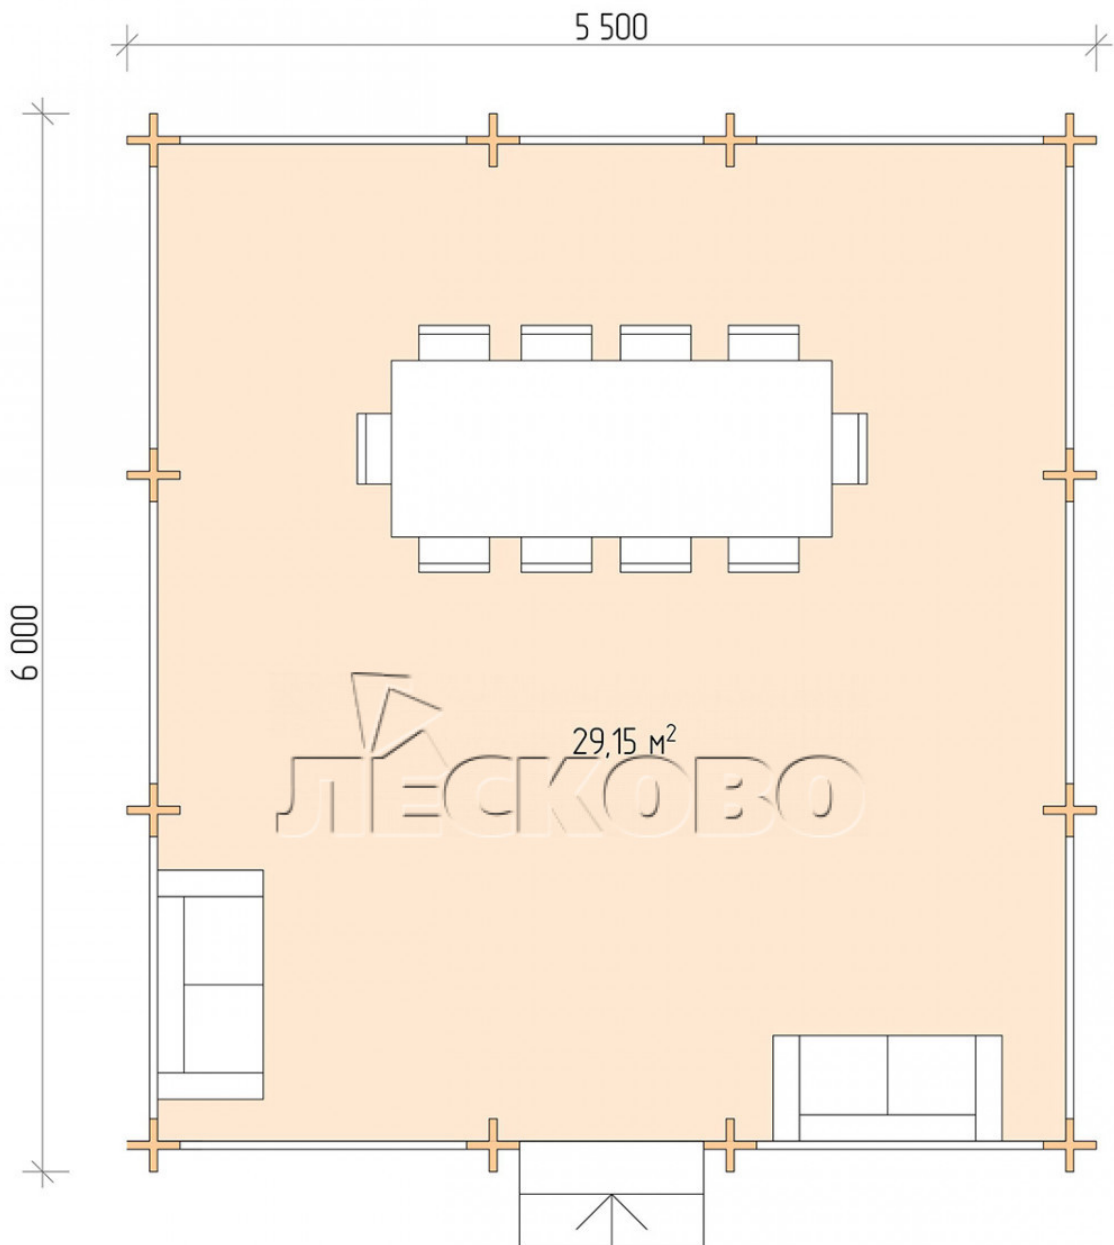

Gazebo "BS" series 5.5×6

Project Dimensions

5.5 × 6 / 29.7 m²

Full house set

3,679 €

Timber

45 MM

65 MM
+ 848 €

Project planning

5 500

6 000

Разрез

House Kit

- Wall kit: mini-chamber drying chamber 44 × 145 mm with bowls for the project. The material of the tree is spruce, pine (GOST 8486). Humidity 12-14%. The height of the walls is 2.16 m;
- Logs, lower harness: board 45 × 145 mm chamber drying 10-12%;
- Floors: floorboard 35 mm, chamber drying;
- Ceiling: imitation of a bar 20 × 135 mm, chamber drying;
- Platbands: dry planed board 20 × 100 mm;
- Roof: shingles;