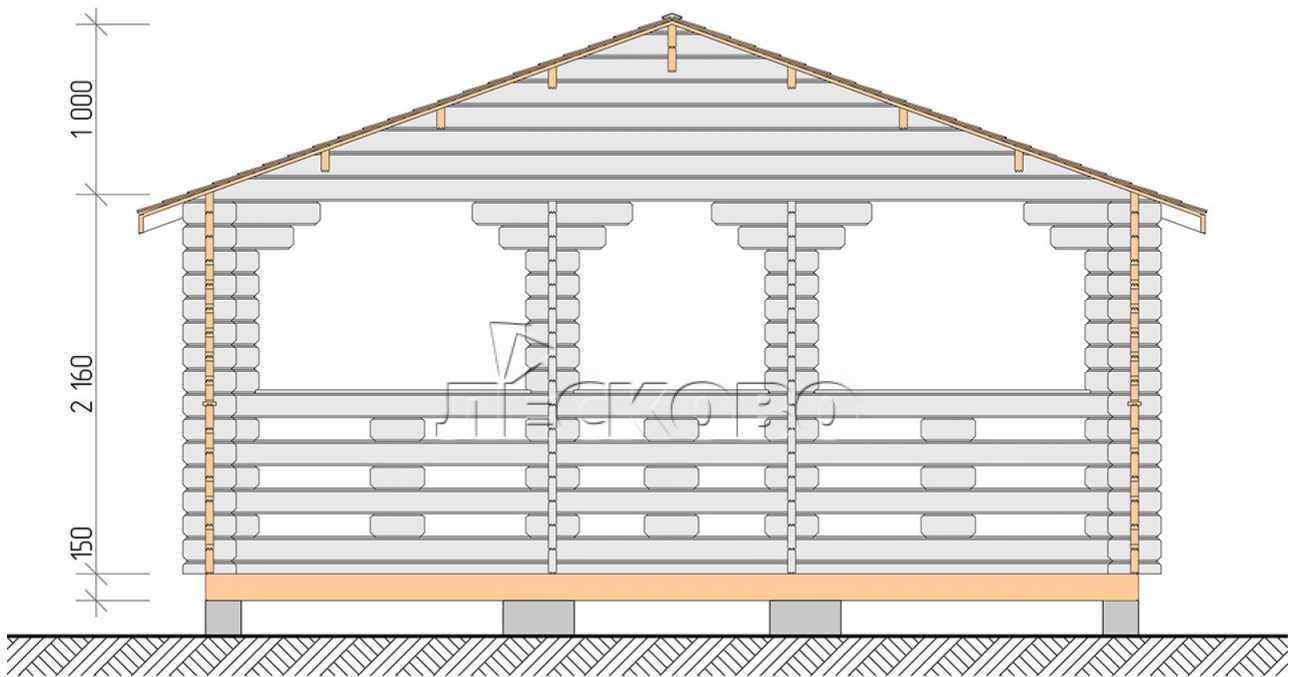

Gazebo "BS" series 5.5×6

Project Dimensions

5.5 × 6 / 29.7 m²

Цена

4,889 €

Timber

45 mm

65 mm
+ 1,151 €

Assembling a house kit

No assembly required

Assembly required
+ 1,222 €

Project planning

Разрез

House Kit

- Wall kit: mini-chamber drying chamber 44 × 145 mm with bowls for the project. The material of the

tree is spruce, pine (GOST 8486). Humidity 12-14%. The height of the walls is 2.16 m;

- Logs, lower harness: board 45 × 145 mm chamber drying 10-12%;
- Floors: floorboard 35 mm, chamber drying;
- Ceiling: imitation of a bar 20 × 135 mm, chamber drying;
- Platbands: dry planed board 20 × 100 mm;
- Roof: shingles;