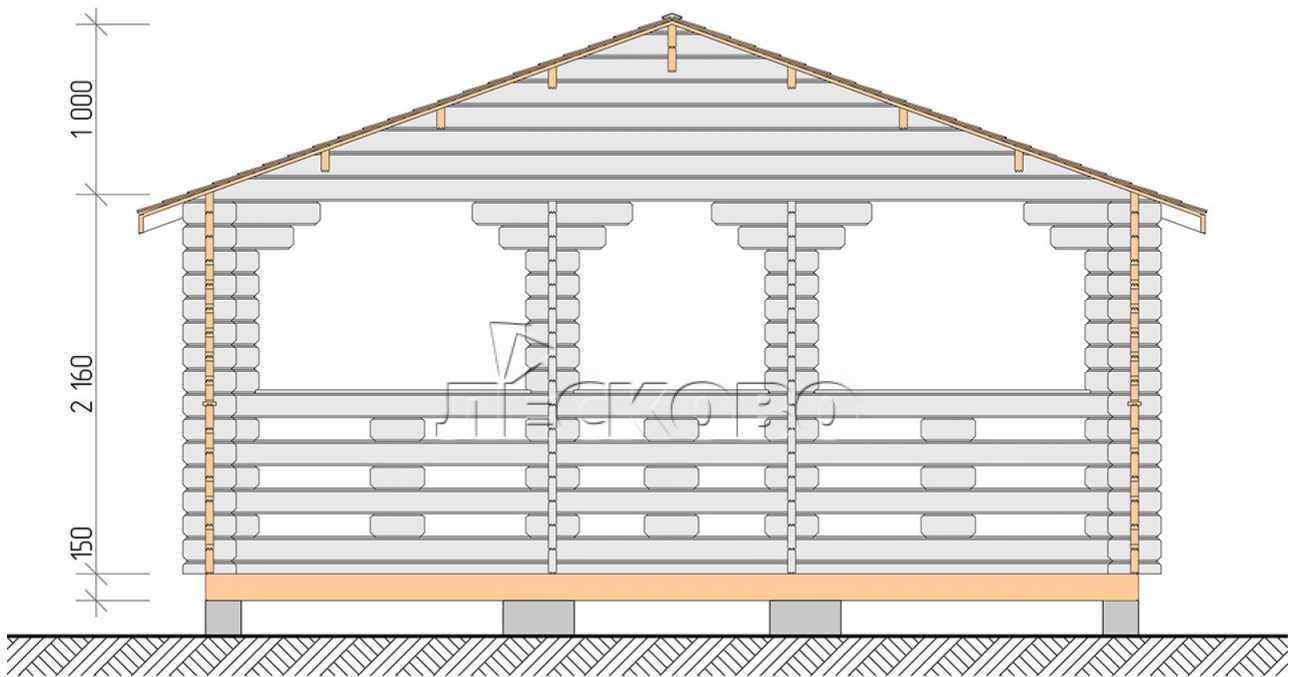

Разрез

House Kit

- Wall kit: mini-chamber drying chamber 44 × 145 mm with bowls for the project. The material of the