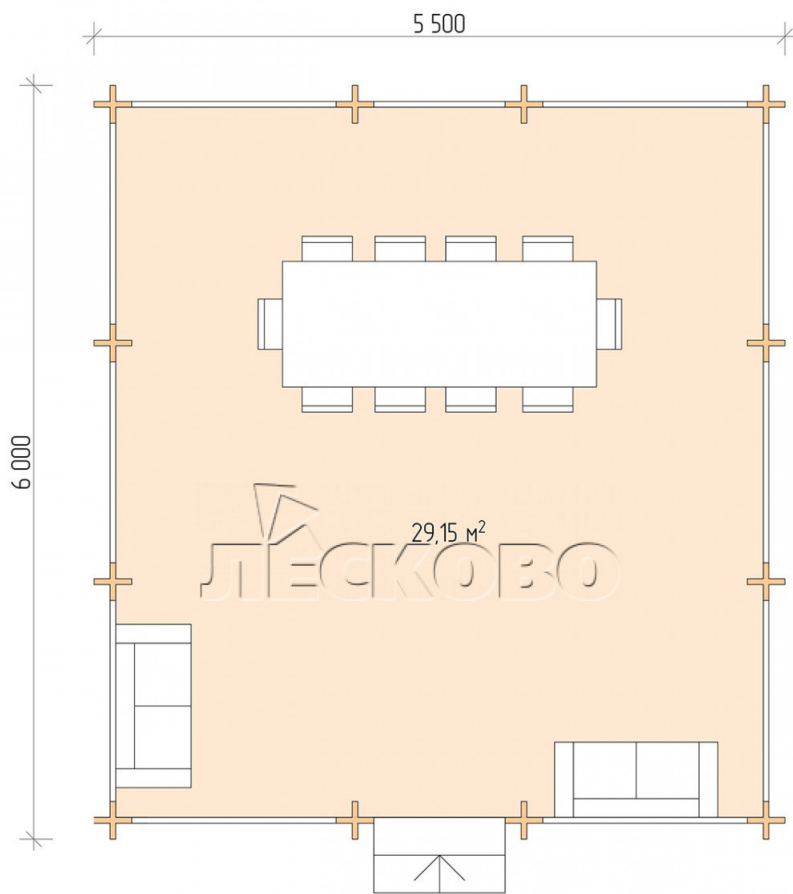

Gazebo "BS" series 5.5×6

Project Dimensions

5.5 × 6 / 29.7 m²

Цена

4,889 €

Timber

45 mm

65 mm
+ 1,151 €

Assembling a house kit

No assembly required

Assembly required
+ 1,222 €

Project planning

Разрез

House Kit

- Wall kit: mini-chamber drying chamber 44 × 145 mm with bowls for the project. The material of the

tree is spruce, pine (GOST 8486). Humidity 12-14%. The height of the walls is 2.16 m;

- Logs, lower harness: board 45 × 145 mm chamber drying 10-12%;
- Floors: floorboard 35 mm, chamber drying;
- Ceiling: imitation of a bar 20 × 135 mm, chamber drying;
- Platbands: dry planed board 20 × 100 mm;
- Roof: shingles;