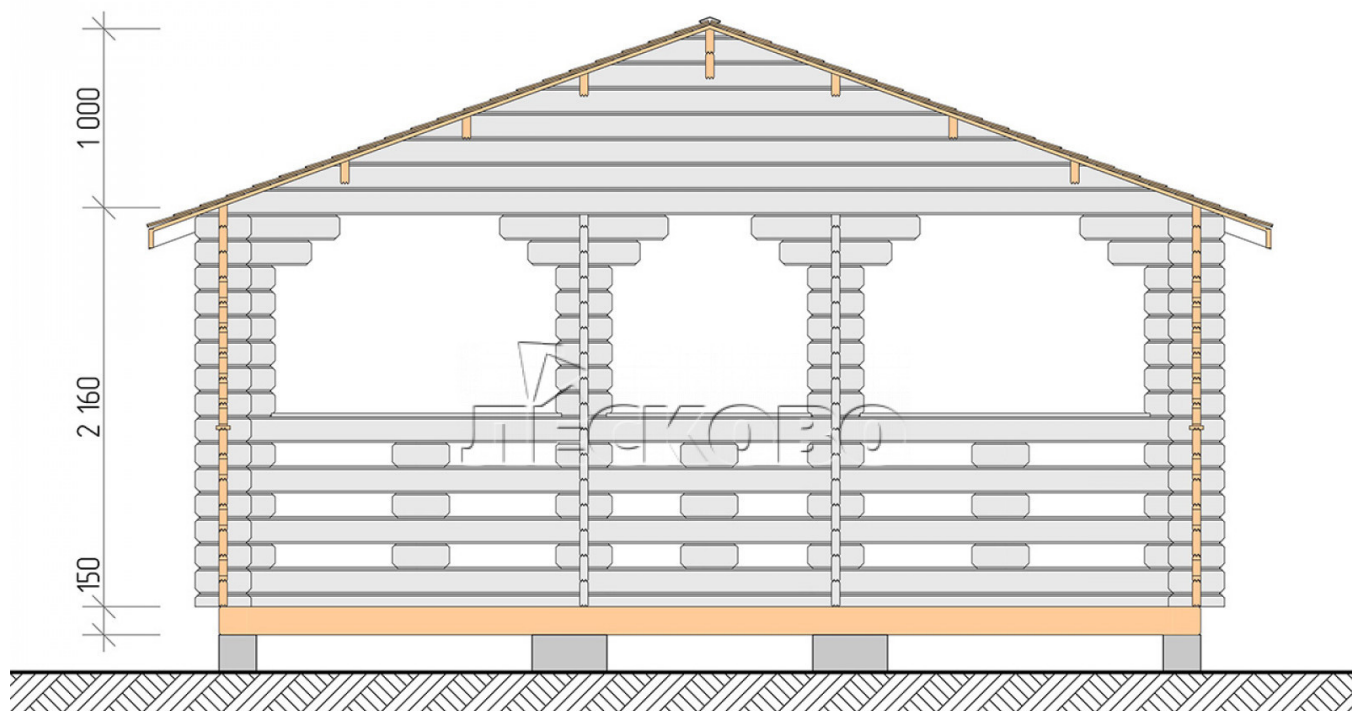

Gazebo "BS" series 5.5×6

Project Dimensions

5.5 × 6 / 29.7 m²

Full house set

3,679 €

Timber

45 MM

65 MM
+ 848 €

Project planning

5 500

6 000

Разрез

House Kit

- Wall kit: mini-chamber drying chamber 44 × 145 mm with bowls for the project. The material of the tree is spruce, pine (GOST 8486). Humidity 12-14%. The height of the walls is 2.16 m;
- Logs, lower harness: board 45 × 145 mm chamber drying 10-12%;
- Floors: floorboard 35 mm, chamber drying;
- Ceiling: imitation of a bar 20 × 135 mm, chamber drying;
- Platbands: dry planed board 20 × 100 mm;
- Roof: shingles;