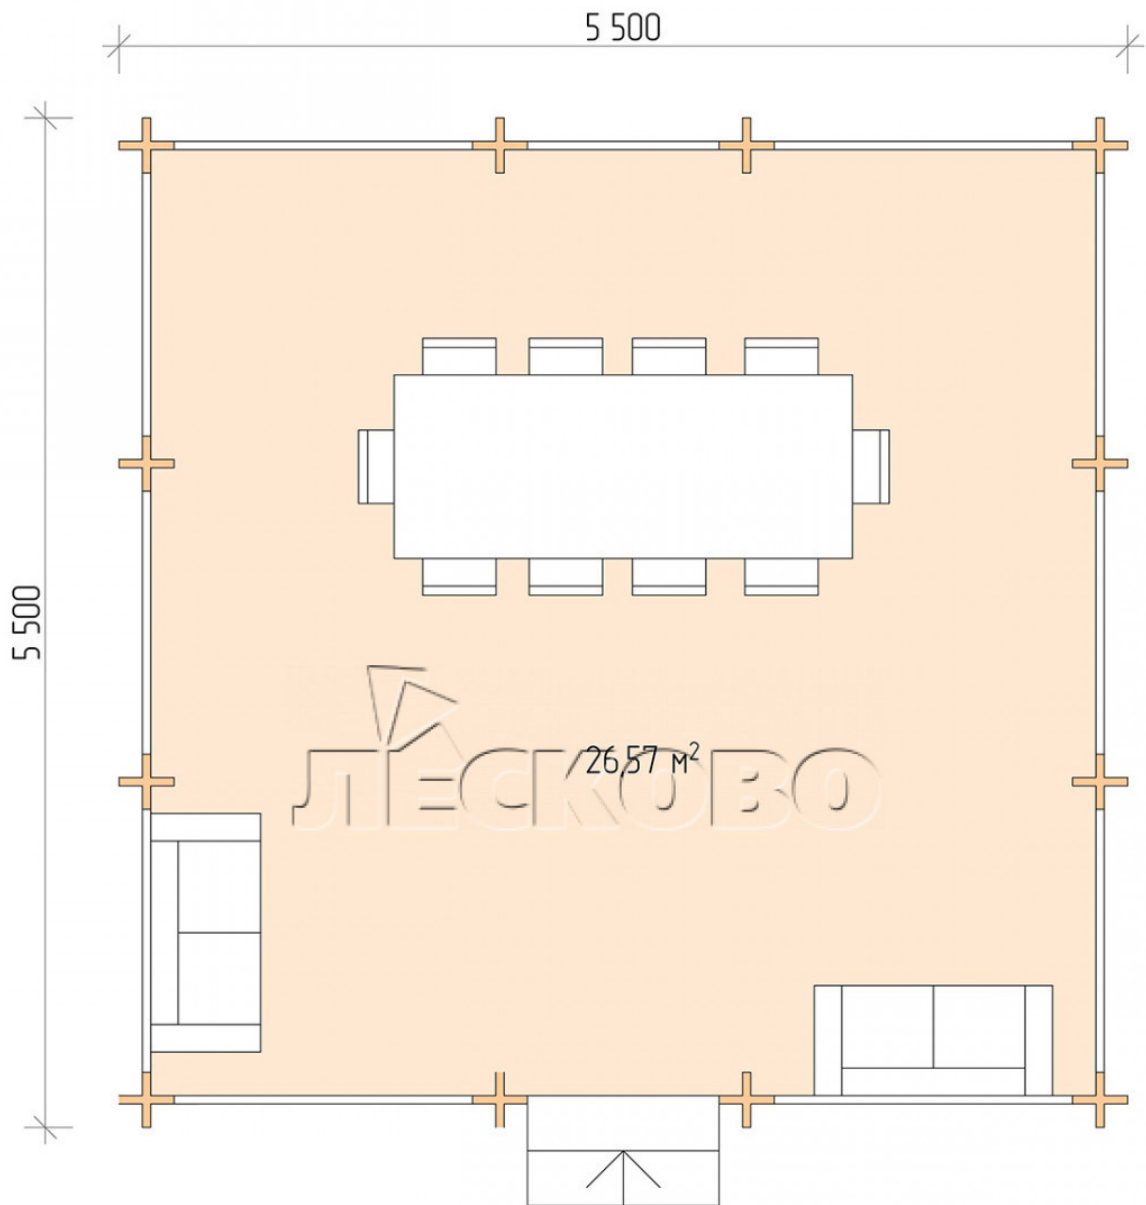

Gazebo "BS" series 5.5×5.5

Project Dimensions

5.5 × 5.5 / 27 m²

Full house set

3,319 €

Timber

45 MM

65 MM
+ 785 €

Project planning

5 500

5 500

26,57
M²

Разрез

House Kit

- Wall kit: mini-chamber drying chamber 44 × 145 mm with bowls for the project. The material of the tree is spruce, pine (GOST 8486). Humidity 12-14%. The height of the walls is 2.16 m;
- Logs, lower harness: board 45 × 145 mm chamber drying 10-12%;
- Floors: floorboard 35 mm, chamber drying;
- Ceiling: imitation of a bar 20 × 135 mm, chamber drying;
- Platbands: dry planed board 20 × 100 mm;
- Roof: shingles;