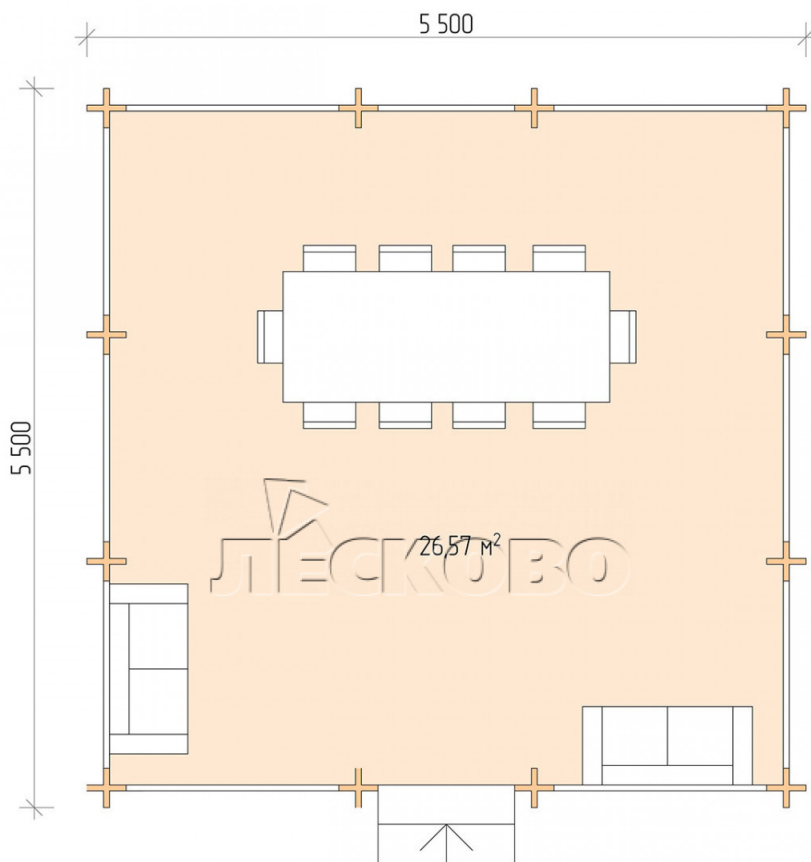

Gazebo "BS" series 5.5×5.5

Project Dimensions

5.5 × 5.5 / 27 m²

Цена

4,660 €

Timber

45 mm

65 mm
+ 1,125 €

Assembling a house kit

No assembly required

Assembly required
+ 1,165 €

Project planning

Разрез

House Kit

- Wall kit: mini-chamber drying chamber 44 × 145 mm with bowls for the project. The material of the

tree is spruce, pine (GOST 8486). Humidity 12-14%. The height of the walls is 2.16 m;

- Logs, lower harness: board 45 × 145 mm chamber drying 10-12%;
- Floors: floorboard 35 mm, chamber drying;
- Ceiling: imitation of a bar 20 × 135 mm, chamber drying;
- Platbands: dry planed board 20 × 100 mm;
- Roof: shingles;