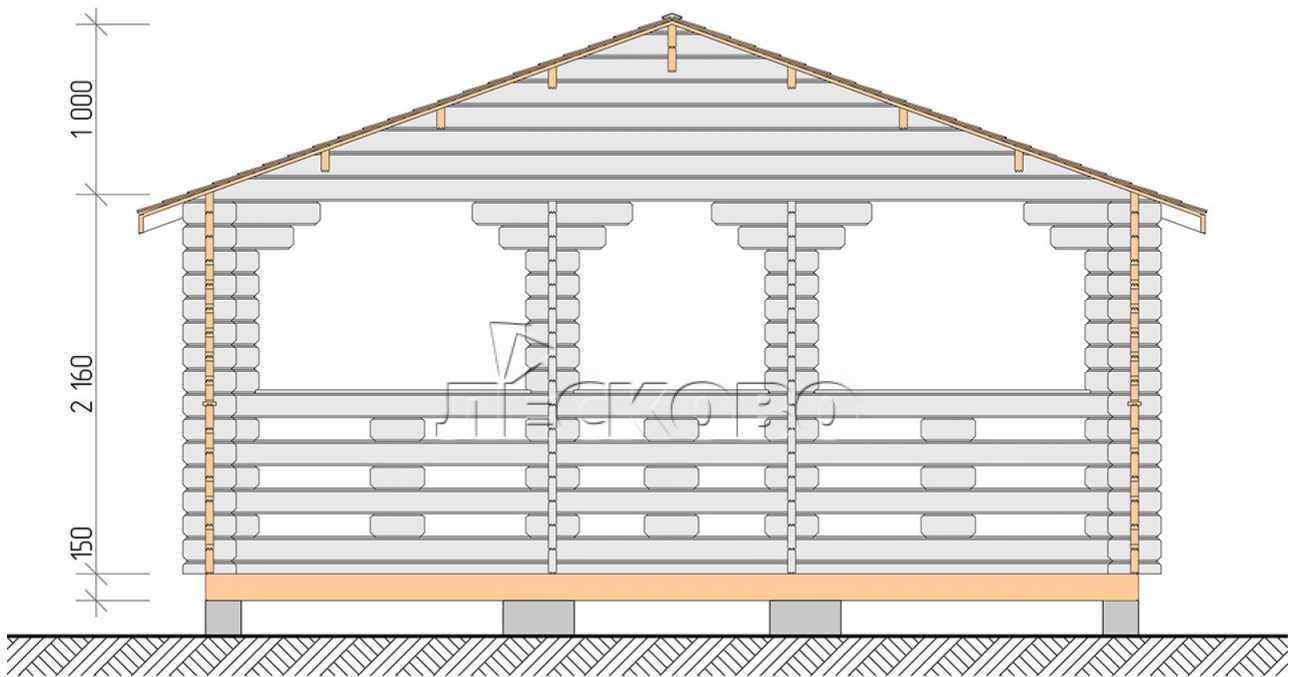

Gazebo "BS" series 5.5×5.5

Project Dimensions

5.5 × 5.5 / 27 m²

Цена

4,919 €

Timber

45 mm

65 mm
+ 1,187 €

Assembling a house kit

No assembly required

Assembly required
+ 1,230 €

Project planning

Разрез

House Kit

- Wall kit: mini-chamber drying chamber 44 × 145 mm with bowls for the project. The material of the

tree is spruce, pine (GOST 8486). Humidity 12-14%. The height of the walls is 2.16 m;

- Logs, lower harness: board 45 × 145 mm chamber drying 10-12%;
- Floors: floorboard 35 mm, chamber drying;
- Ceiling: imitation of a bar 20 × 135 mm, chamber drying;
- Platbands: dry planed board 20 × 100 mm;
- Roof: shingles;