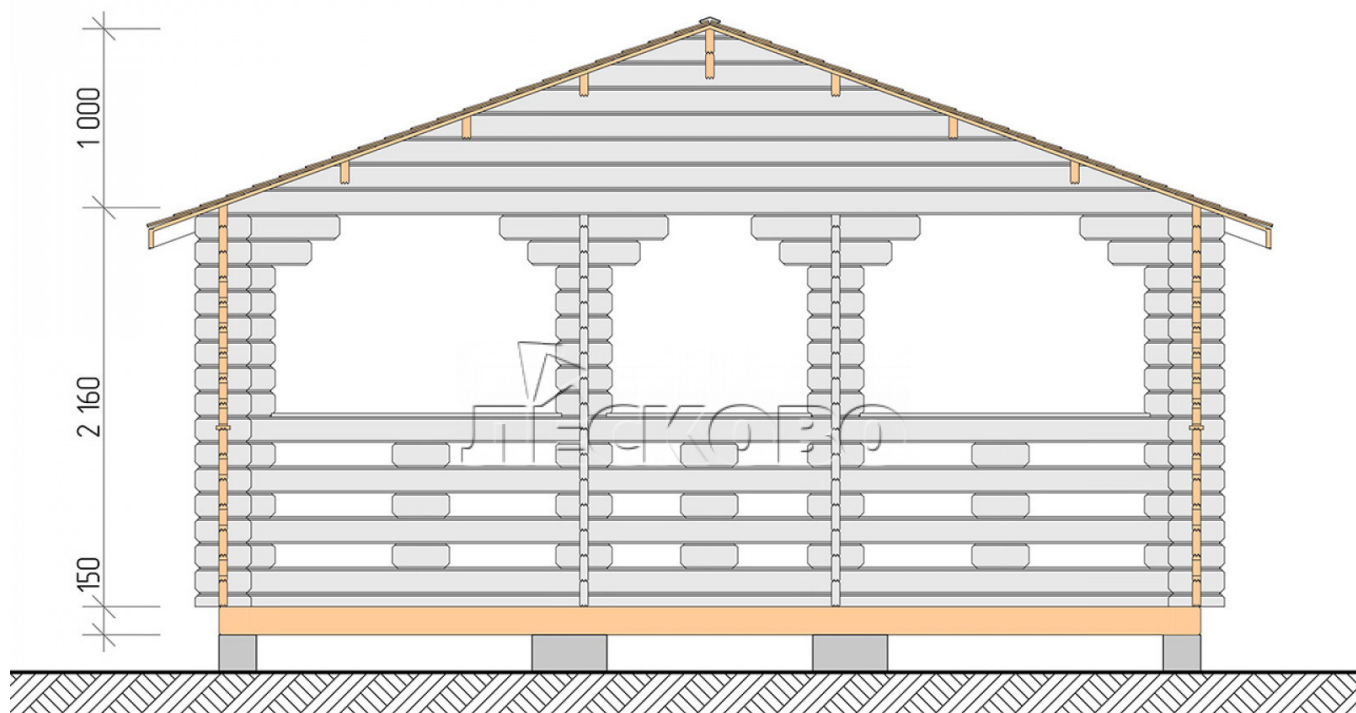

Gazebo "BS" series 5.5×5.5

Project Dimensions

5.5 × 5.5 / 27 m²

Full house set

3,319 €

Timber

45 MM

65 MM
+ 785 €

Project planning

5 500

5 500

26,57
M²

Разрез

House Kit

- Wall kit: mini-chamber drying chamber 44 × 145 mm with bowls for the project. The material of the tree is spruce, pine (GOST 8486). Humidity 12-14%. The height of the walls is 2.16 m;
- Logs, lower harness: board 45 × 145 mm chamber drying 10-12%;
- Floors: floorboard 35 mm, chamber drying;
- Ceiling: imitation of a bar 20 × 135 mm, chamber drying;
- Platbands: dry planed board 20 × 100 mm;
- Roof: shingles;