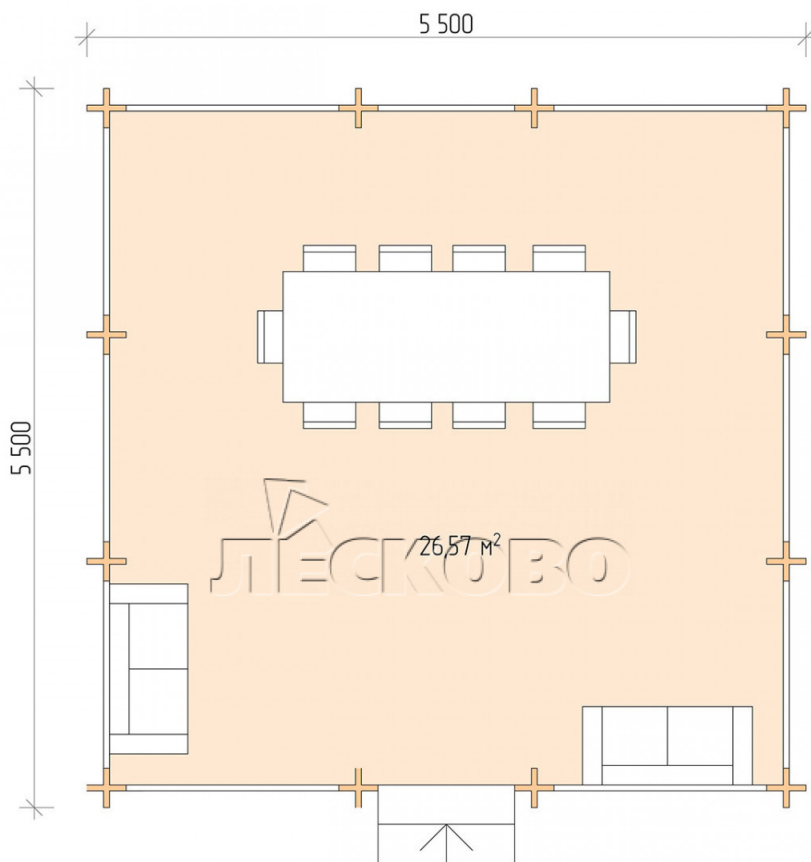

Gazebo "BS" series 5.5×5.5

Project Dimensions

5.5 × 5.5 / 27 m²

Цена

4,919 €

Timber

45 mm

65 mm
+ 1,187 €

Assembling a house kit

No assembly required

Assembly required
+ 1,230 €

Project planning

Разрез

House Kit

- Wall kit: mini-chamber drying chamber 44 × 145 mm with bowls for the project. The material of the

tree is spruce, pine (GOST 8486). Humidity 12-14%. The height of the walls is 2.16 m;

- Logs, lower harness: board 45 × 145 mm chamber drying 10-12%;
- Floors: floorboard 35 mm, chamber drying;
- Ceiling: imitation of a bar 20 × 135 mm, chamber drying;
- Platbands: dry planed board 20 × 100 mm;
- Roof: shingles;