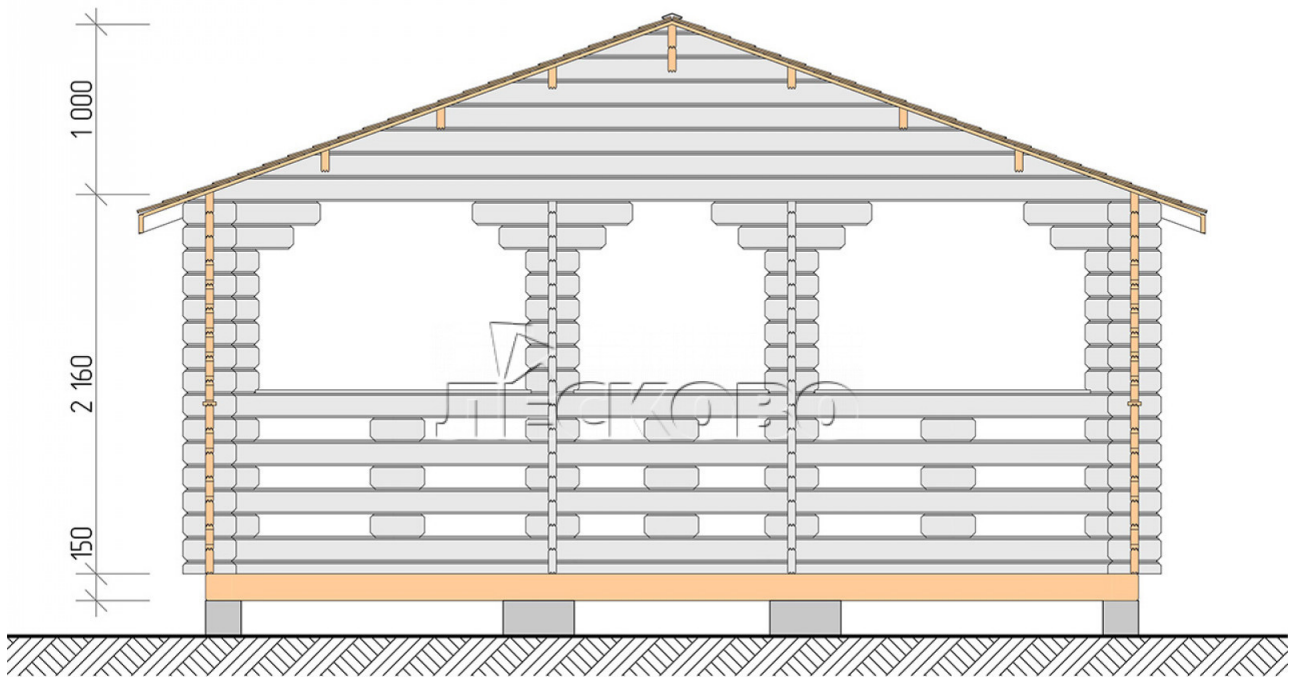

Gazebo "BS" series 5.5×5.5

Project Dimensions

5.5 × 5.5 / 27 m²

Цена

4,660 €

Timber

45 mm

65 mm
+ 1,125 €

Assembling a house kit

No assembly required

Assembly required
+ 1,165 €

Project planning

Разрез

House Kit

- Wall kit: mini-chamber drying chamber 44 × 145 mm with bowls for the project. The material of the

tree is spruce, pine (GOST 8486). Humidity 12-14%. The height of the walls is 2.16 m;

- Logs, lower harness: board 45 × 145 mm chamber drying 10-12%;
- Floors: floorboard 35 mm, chamber drying;
- Ceiling: imitation of a bar 20 × 135 mm, chamber drying;
- Platbands: dry planed board 20 × 100 mm;
- Roof: shingles;