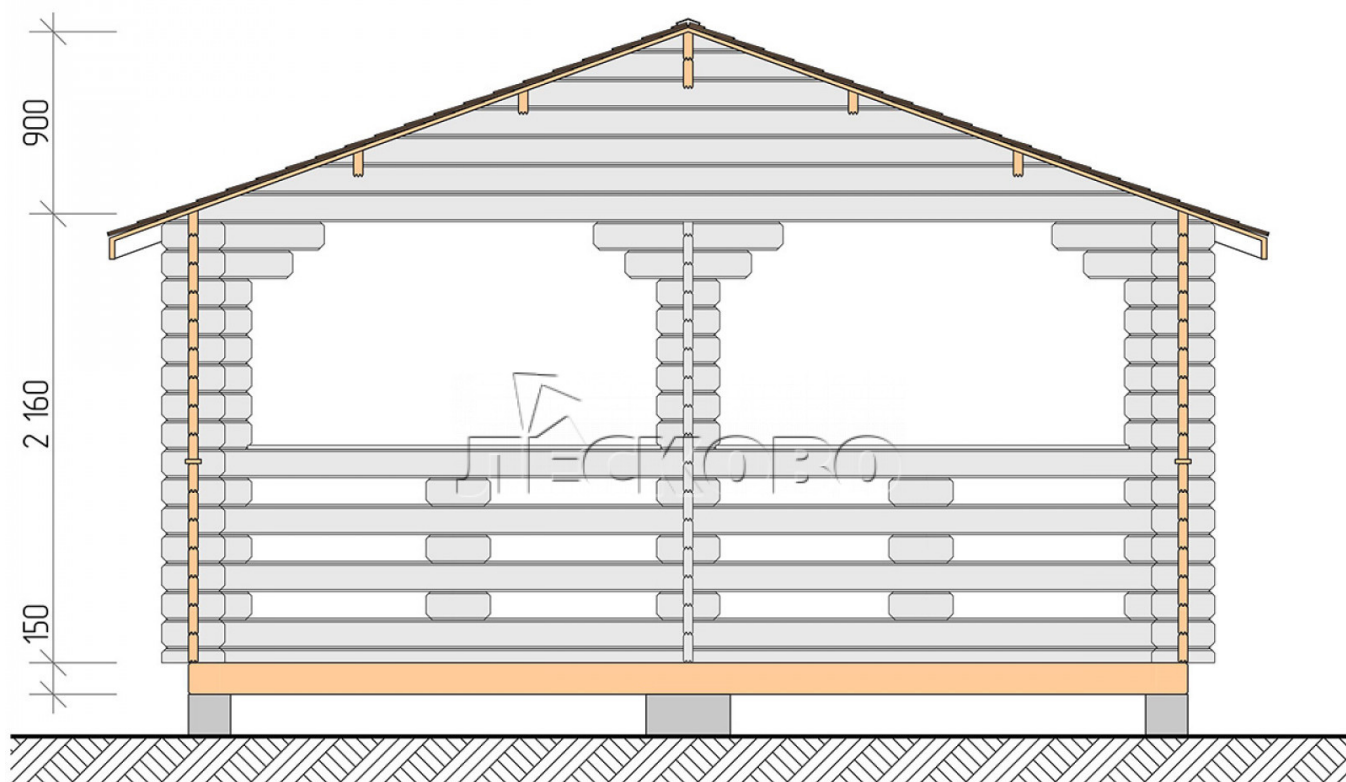

## Gazebo "BS" series 5×6

Project Dimensions

5 × 6 / 26.8 m<sup>2</sup>

Full house set

**3,272 €**

# Разрез

## House Kit

- Wall kit: mini-chamber drying chamber 44 × 145 mm with bowls for the project. The material of the tree is spruce, pine (GOST 8486). Humidity 12-14%. The height of the walls is 2.16 m;
- Logs, lower harness: board 45 × 145 mm chamber drying 10-12%;
- Floors: floorboard 35 mm, chamber drying;
- Ceiling: imitation of a bar 20 × 135 mm, chamber drying;
- Platbands: dry planed board 20 × 100 mm;
- Roof: shingles;