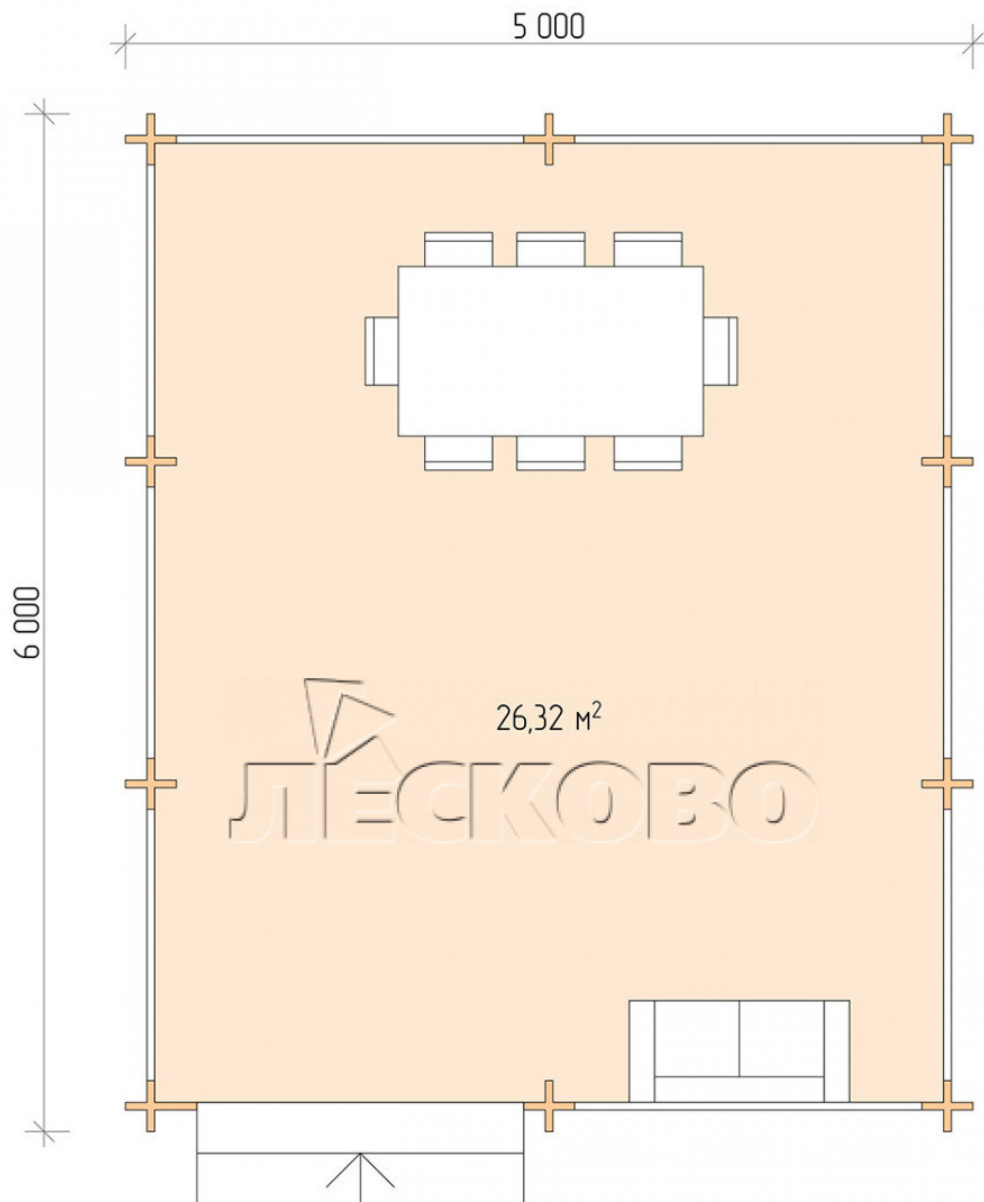

## Gazebo "BS" series 5×6

Project Dimensions

5 × 6 / 26.8 m<sup>2</sup>

Full house set

**3,272 €**

# Разрез

## House Kit

- Wall kit: mini-chamber drying chamber 44 × 145 mm with bowls for the project. The material of the tree is spruce, pine (GOST 8486). Humidity 12-14%. The height of the walls is 2.16 m;
- Logs, lower harness: board 45 × 145 mm chamber drying 10-12%;
- Floors: floorboard 35 mm, chamber drying;
- Ceiling: imitation of a bar 20 × 135 mm, chamber drying;
- Platbands: dry planed board 20 × 100 mm;
- Roof: shingles;