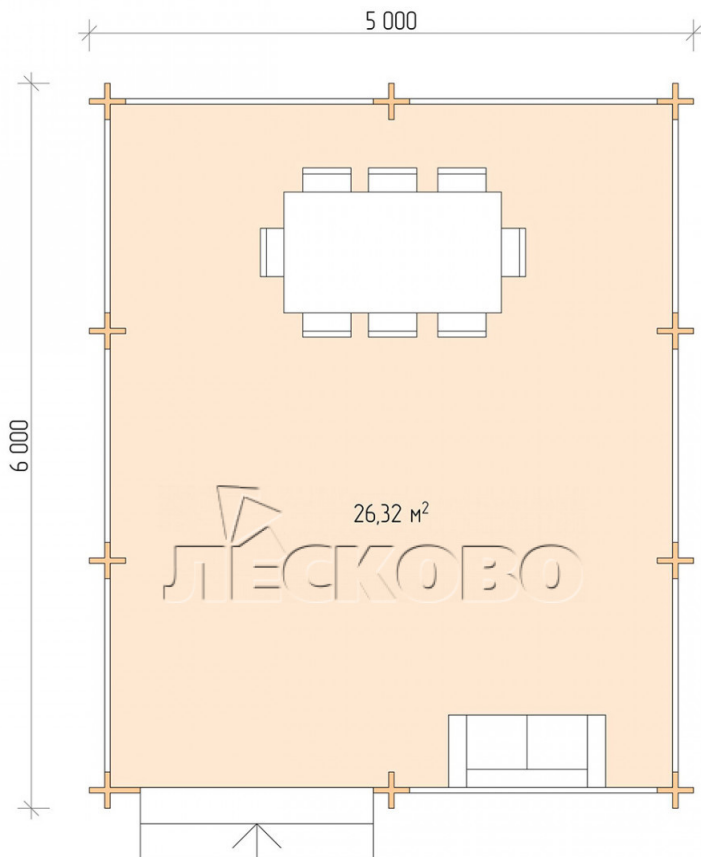

## Gazebo "BS" series 5×6

Project Dimensions

5 × 6 / 26.8 m<sup>2</sup>

Цена

**4,311 €**

# Разрез