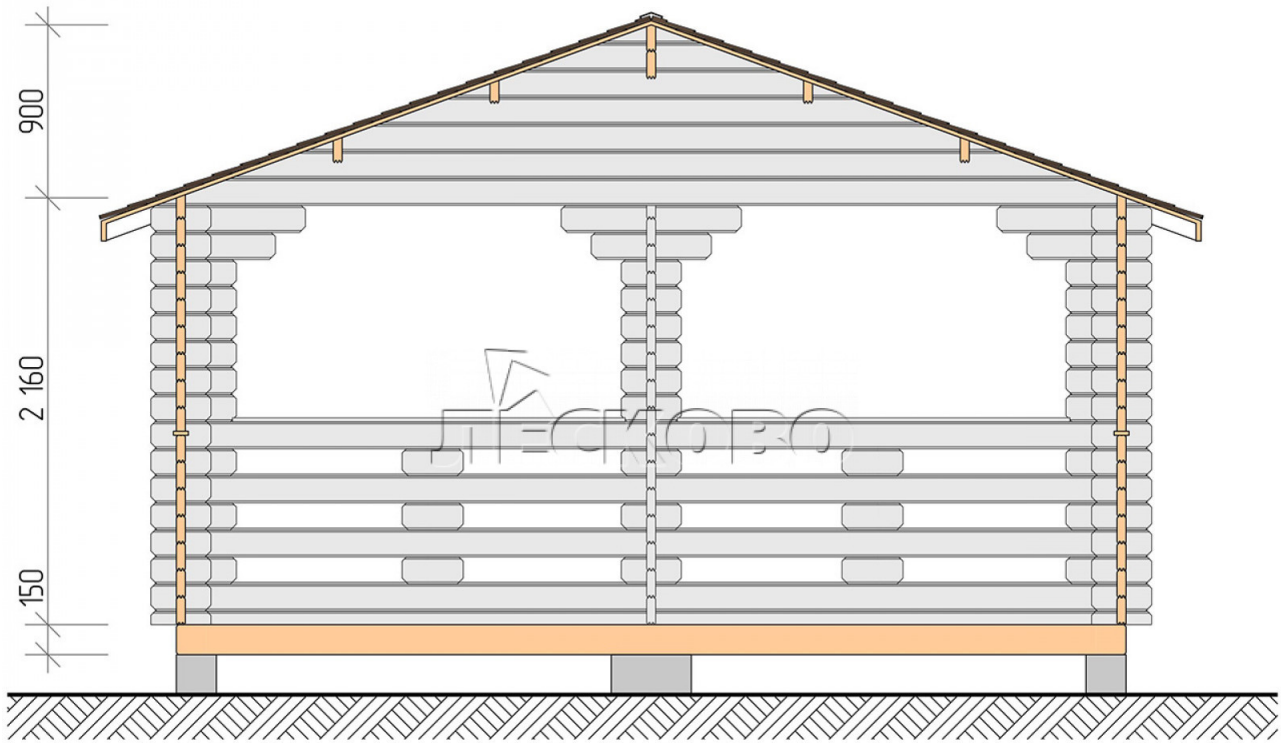

## Gazebo "BS" series 5×6

Project Dimensions

5 × 6 / 26.8 m<sup>2</sup>

Цена

**4,311 €**

# Разрез