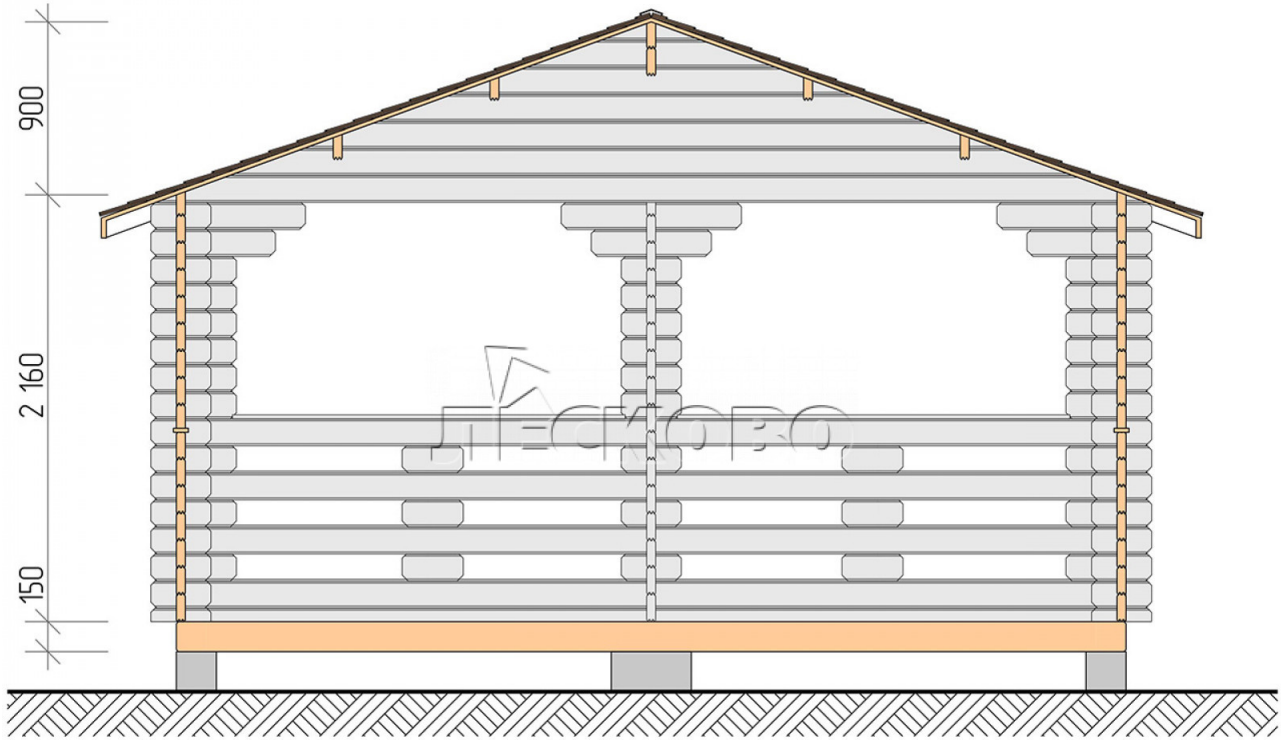

Gazebo "BS" series 5×5

Project Dimensions

5 × 5 / 22.1 m²

Цена

3,815 €

Timber

45 mm

65 mm
+ 905 €

Assembling a house kit

No assembly required

Assembly required
+ 954 €

Project planning

Разрез

House Kit

- Wall kit: mini-chamber drying chamber 44 × 145 mm with bowls for the project. The material of the

tree is spruce, pine (GOST 8486). Humidity 12-14%. The height of the walls is 2.16 m;

- Logs, lower harness: board 45 × 145 mm chamber drying 10-12%;
- Floors: floorboard 35 mm, chamber drying;
- Ceiling: imitation of a bar 20 × 135 mm, chamber drying;
- Platbands: dry planed board 20 × 100 mm;
- Roof: shingles;