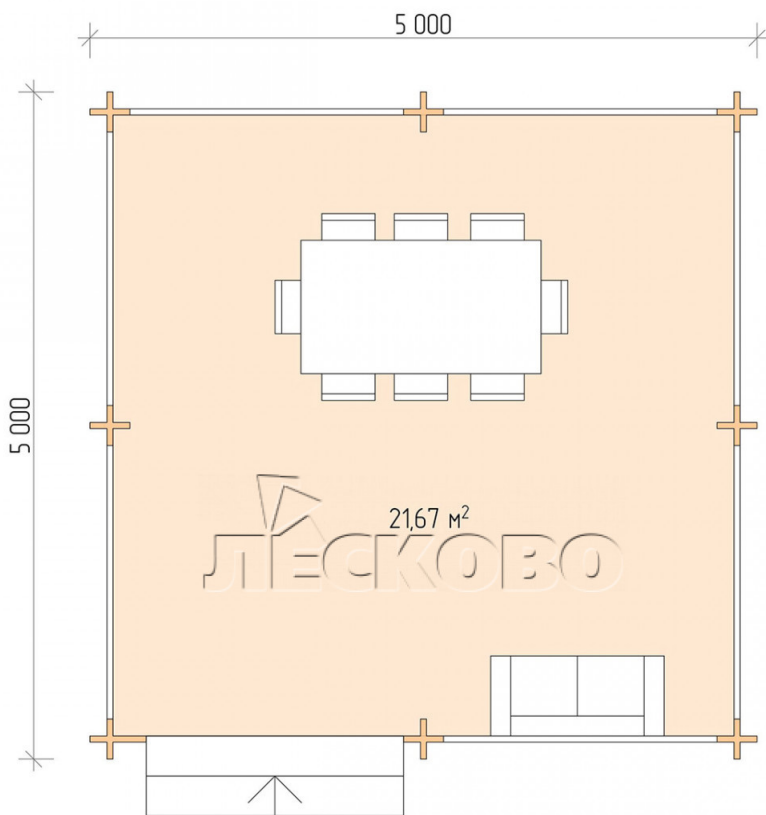

Gazebo "BS" series 5×5

Project Dimensions

5 × 5 / 22.1 m²

Цена

3,815 €

Timber

45 mm

65 mm
+ 905 €

Assembling a house kit

No assembly required

Assembly required
+ 954 €

Project planning

Разрез

House Kit

- Wall kit: mini-chamber drying chamber 44 × 145 mm with bowls for the project. The material of the

tree is spruce, pine (GOST 8486). Humidity 12-14%. The height of the walls is 2.16 m;

- Logs, lower harness: board 45 × 145 mm chamber drying 10-12%;
- Floors: floorboard 35 mm, chamber drying;
- Ceiling: imitation of a bar 20 × 135 mm, chamber drying;
- Platbands: dry planed board 20 × 100 mm;
- Roof: shingles;